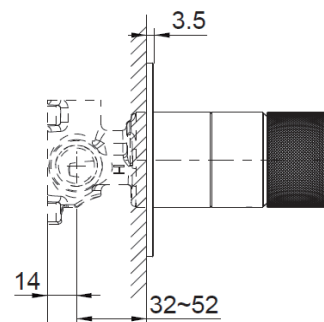

Specified model meets or exceeds the following

- AS NZS 3718-2005

Installation Notes

Install this product according to the installation guide.

Specified Models

SKU	Description	Color/Finish
21398T-8	Components Shower or Bath Thin Trim - Oyl Handle	CP: Polished Chrome, BN: Brushed Nickel, BL: Matte Black*

Product Diagram

Dimensions are approximate

unit: mm

The Finished Wall

21398T-8