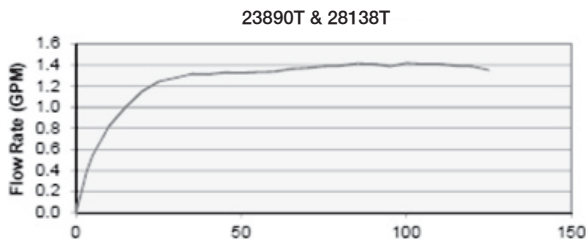

Note: For a full range of color finishes in your market please contact your local Kohler representative.

\*BL launch date to be announce, CP & BN available now

Flow Curve

Note: Flow rates are approximate (1gallon = 3.785liters, 1 bar = 14.5psi)