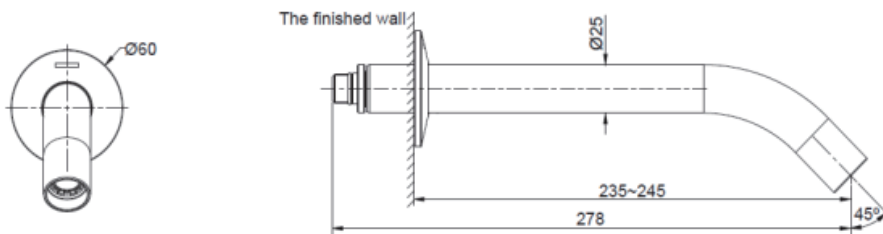

Note: For a full range of color finishes in your market please contact your local Kohler representative.

\*BL launch date to be announce, CP & BN available now

Flow Curve

Note: Flow rates are approximate (1gallon = 3.785liters, 1 bar = 14.5psi)

### Product Diagram

Dimensions are approximate  
unit: mm

23890T-ND