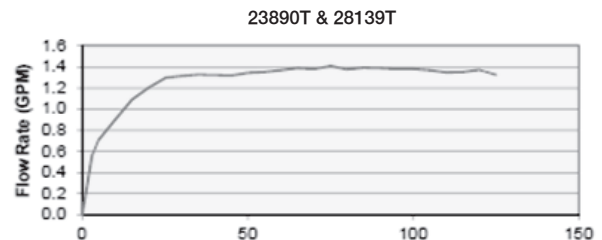

Note: For a full range of color finishes in your market please contact your local Kohler representative.

\*BL launch date to be announce, CP & BN available now

Flow Curve

Note: Flow rates are approximate (1gallon = 3.785liters, 1 bar = 14.5psi)