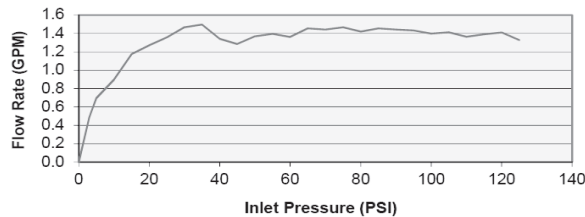

BASIN SPOUT - TUBE

77967T-ND

Specified Models

SKU	Description	Color/Finish
77967T-ND	Components Basin Spout - Tube	CP: Polished Chrome, BN: Brushed Nickel, BL: Matte Black*

Note: For a full range of color finishes in your market please contact your local Kohler representative.

*BL launch date to be announced, CP & BN available now

Flow Curve

Note: Flow rates are approximate (1gallon = 3.785liters, 1 bar = 14.5psi)

Required Accessories

77990T-9DR	Components Top Assembly - Industrial	CP: Polished Chrome, BN: Brushed Nickel, BL: Matte Black*
77990T-8DR	Components Top Assembly - Oyl	CP: Polished Chrome, BN: Brushed Nickel, BL: Matte Black*
77990T-4DR	Components Top Assembly - Lever	CP: Polished Chrome, BN: Brushed Nickel, BL: Matte Black*
77963T-8ADR	Components Rocker Remote Handle	CP: Polished Chrome, BN: Brushed Nickel, BL: Matte Black*