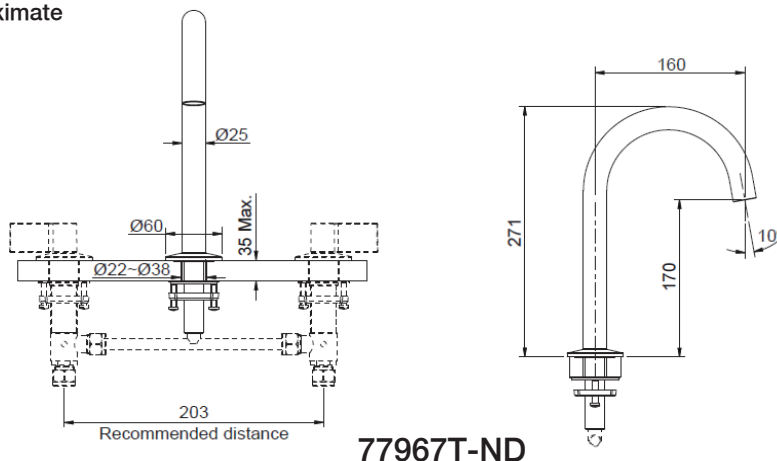

BASIN SPOUT - TUBE

77967T-ND

Specified Models

SKU	Description	Color/Finish
77967T-ND	Components Basin Spout - Tube	CP: Polished Chrome, BN: Brushed Nickel, BL: Matte Black*

Note: For a full range of color finishes in your market please contact your local Kohler representative.

*BL launch date to be announced, CP & BN available now

Flow Curve

Note: Flow rates are approximate (1gallon = 3.785liters, 1 bar = 14.5psi)

Required Accessories

77990T-9DR	Components Top Assembly - Industrial	CP: Polished Chrome, BN: Brushed Nickel, BL: Matte Black*
77990T-8DR	Components Top Assembly - Oyl	CP: Polished Chrome, BN: Brushed Nickel, BL: Matte Black*
77990T-4DR	Components Top Assembly - Lever	CP: Polished Chrome, BN: Brushed Nickel, BL: Matte Black*
77963T-8ADR	Components Rocker Remote Handle	CP: Polished Chrome, BN: Brushed Nickel, BL: Matte Black*

Product Diagram

Dimensions are approximate
unit: mm

77967T-ND