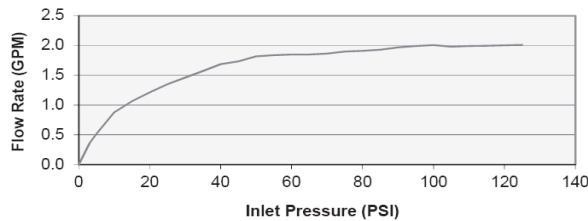

BASIN SPOUT - RIBBON

77968T-ND

Specified Models

SKU	Description	Color/Finish
77968T-ND	Components Basin Spout - Ribbon	CP: Polished Chrome, BN: Brushed Nickel, BL: Matte Black*

Note: For a full range of color finishes in your market please contact your local Kohler representative.

*BL launch date to be announced, CP & BN available now

Flow Curve

Note: Flow rates are approximate (1gallon = 3.785liters, 1 bar = 14.5psi)

Required Accessories

77990T-9DR	Components Top Assembly - Industrial	CP: Polished Chrome, BN: Brushed Nickel, BL: Matte Black*
77990T-8DR	Components Top Assembly - Oyl	CP: Polished Chrome, BN: Brushed Nickel, BL: Matte Black*
77990T-4DR	Components Top Assembly - Lever	CP: Polished Chrome, BN: Brushed Nickel, BL: Matte Black*
77963T-8ADR	Components Rocker Remote Handle	CP: Polished Chrome, BN: Brushed Nickel, BL: Matte Black*