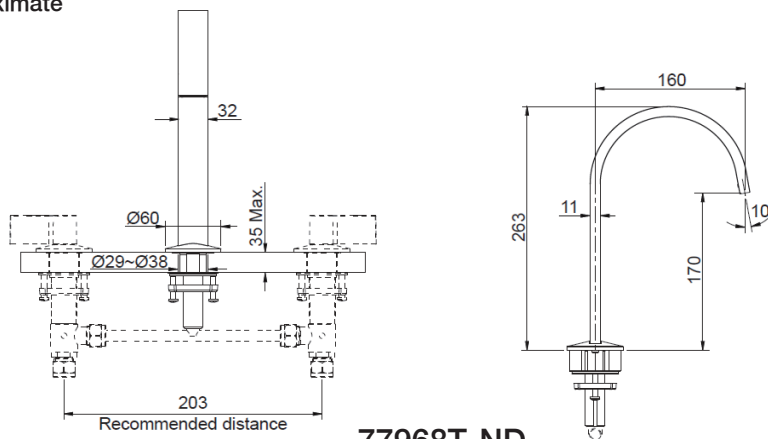

BASIN SPOUT - RIBBON

77968T-ND

Specified Models

SKU	Description	Color/Finish
77968T-ND	Components Basin Spout - Ribbon	CP: Polished Chrome, BN: Brushed Nickel, BL: Matte Black*

Note: For a full range of color finishes in your market please contact your local Kohler representative.

*BL launch date to be announced, CP & BN available now

Flow Curve

Note: Flow rates are approximate (1gallon = 3.785liters, 1 bar = 14.5psi)

Required Accessories

77990T-9DR	Components Top Assembly - Industrial	CP: Polished Chrome, BN: Brushed Nickel, BL: Matte Black*
77990T-8DR	Components Top Assembly - Oyl	CP: Polished Chrome, BN: Brushed Nickel, BL: Matte Black*
77990T-4DR	Components Top Assembly - Lever	CP: Polished Chrome, BN: Brushed Nickel, BL: Matte Black*
77963T-8ADR	Components Rocker Remote Handle	CP: Polished Chrome, BN: Brushed Nickel, BL: Matte Black*

Product Diagram

Dimensions are approximate
unit: mm

77968T-ND