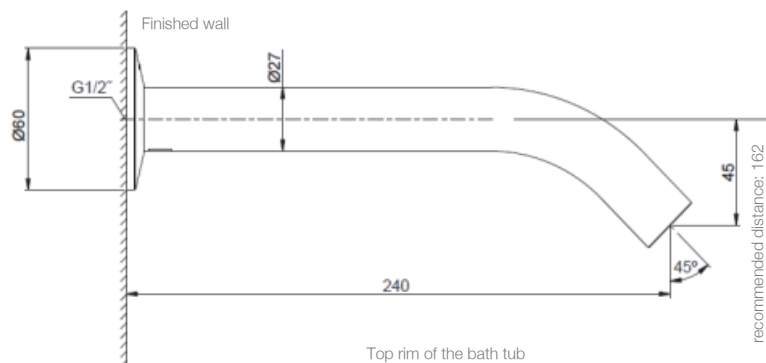

Features

- Brass construction
- Durable KOHLER finishes resist corrosion and tarnishing
- Concealed, easy-clean aerator and key
- 240 mm spout reach
- G 1/2" thread connection(s)
- Includes escutcheon

WALL MOUNT BATH SPOUT

77999T

Codes/Applicable Standards

Specified model meets or exceeds the following

- AS NZS 3718-2005

Installation Notes

Install this product according to the installation guide.

Specified Models

SKU	Description	Color/Finish
77999T	Components Wall Mount Bath Spout	CP: Polished Chrome, BN: Brushed Nickel, BL: Matte Black*

Note: For a full range of color finishes in your market please contact your local Kohler representative.

*BL launch date to be announced, CP & BN available now

Note: Flow rates are approximate (1gallon = 3.785liters, 1 bar = 14.5psi)

Product Diagram

Dimensions are approximate
unit: mm

77999T