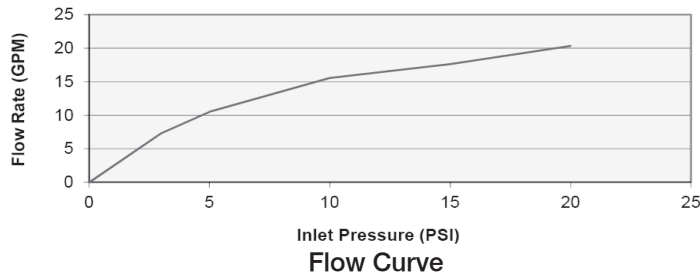

Features

- Brass construction
- Durable KOHLER finishes resist corrosion and tarnishing
- Concealed, easy-clean aerator and key
- 240 mm spout reach
- G 1/2" thread connection(s)
- Includes escutcheon

WALL MOUNT BATH SPOUT

77999T

Codes/Applicable Standards

Specified model meets or exceeds the following

- AS NZS 3718-2005

Installation Notes

Install this product according to the installation guide.

Specified Models

SKU	Description	Color/Finish
77999T	Components Wall Mount Bath Spout	CP: Polished Chrome, BN: Brushed Nickel, BL: Matte Black*

Note: For a full range of color finishes in your market please contact your local Kohler representative.

*BL launch date to be announced, CP & BN available now

Note: Flow rates are approximate (1gallon = 3.785liters, 1 bar = 14.5psi)