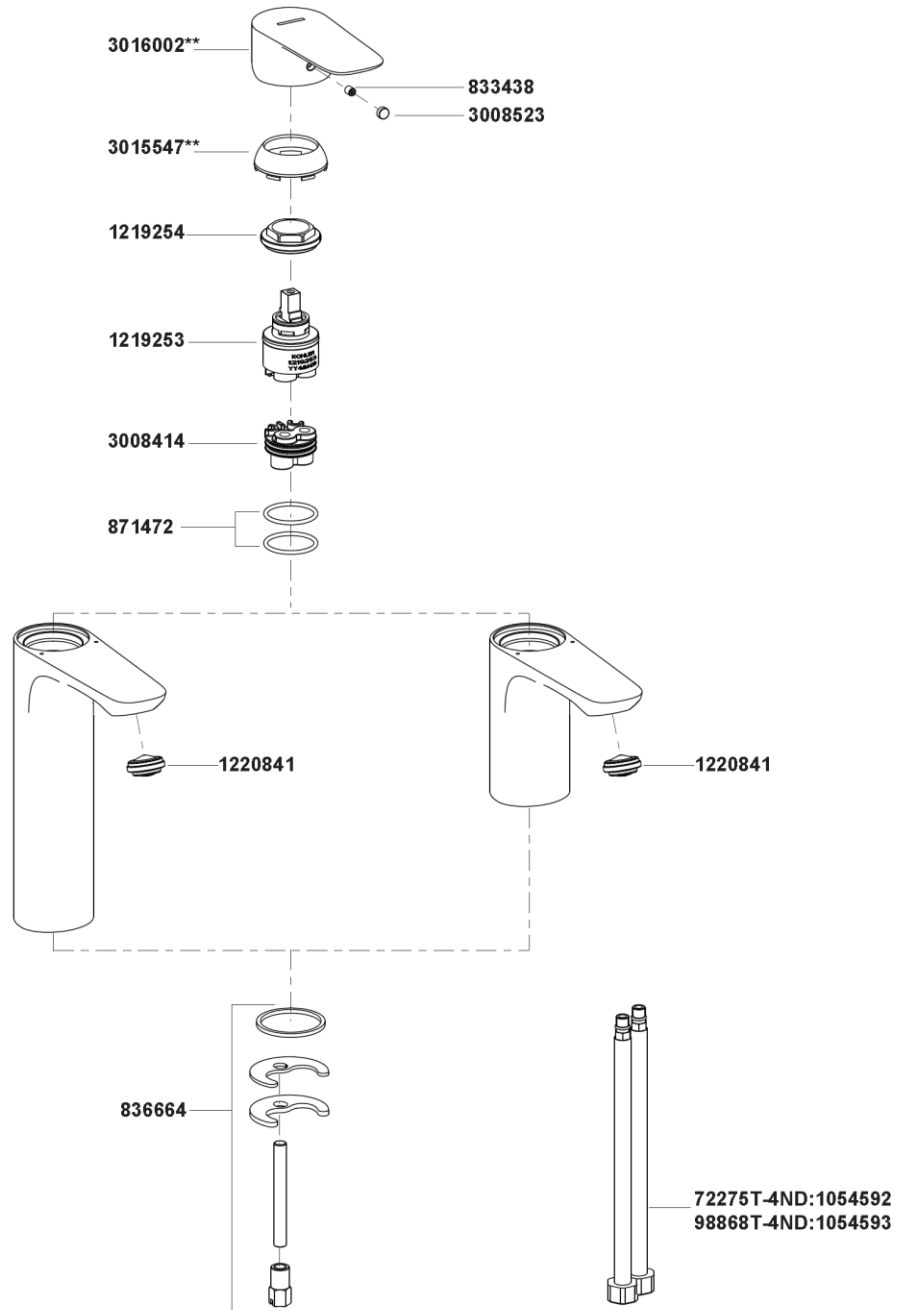

72275T-4ND Single Lever Basin Mixer
98868T-4ND Single Lever Tall Basin Mixer

****Color code must be specified when ordering**