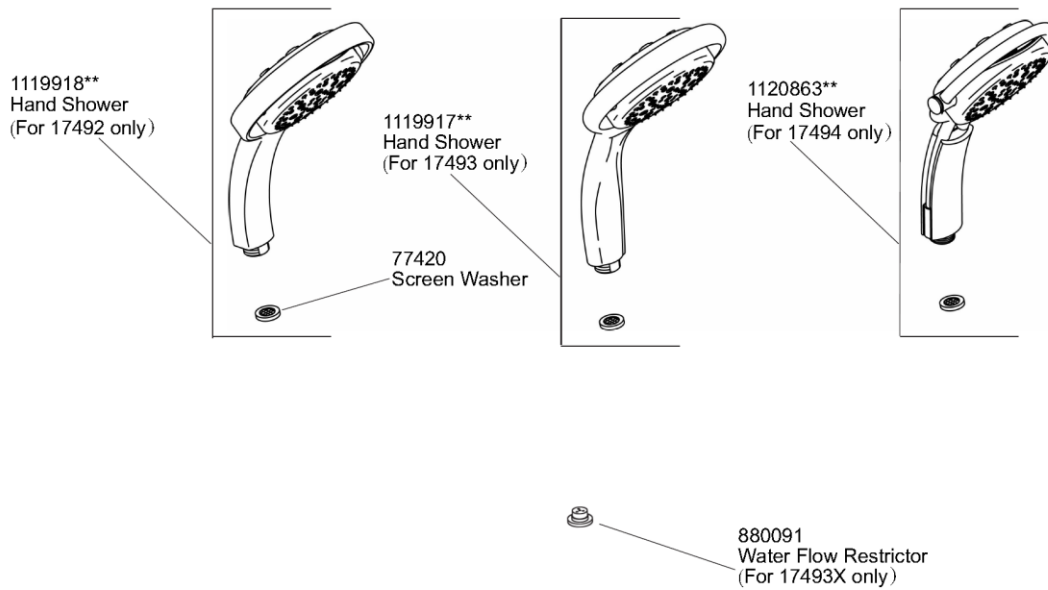

17492 17493 17494 MULTI-FUNCTION HAND SHOWER

**Color code must be specified when ordering.