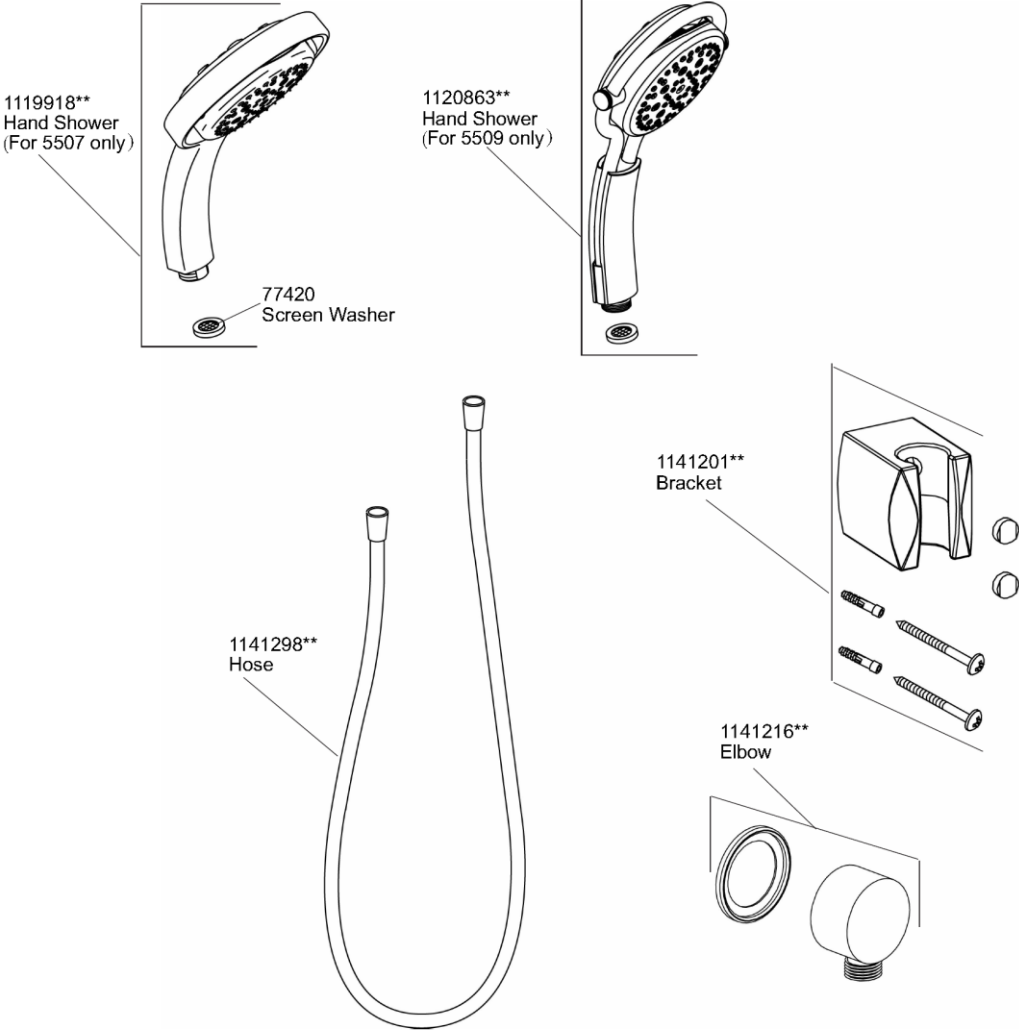

### 5507 5509 HAND SHOWER ON BRACKET

\*\*Color code must be specified when ordering.