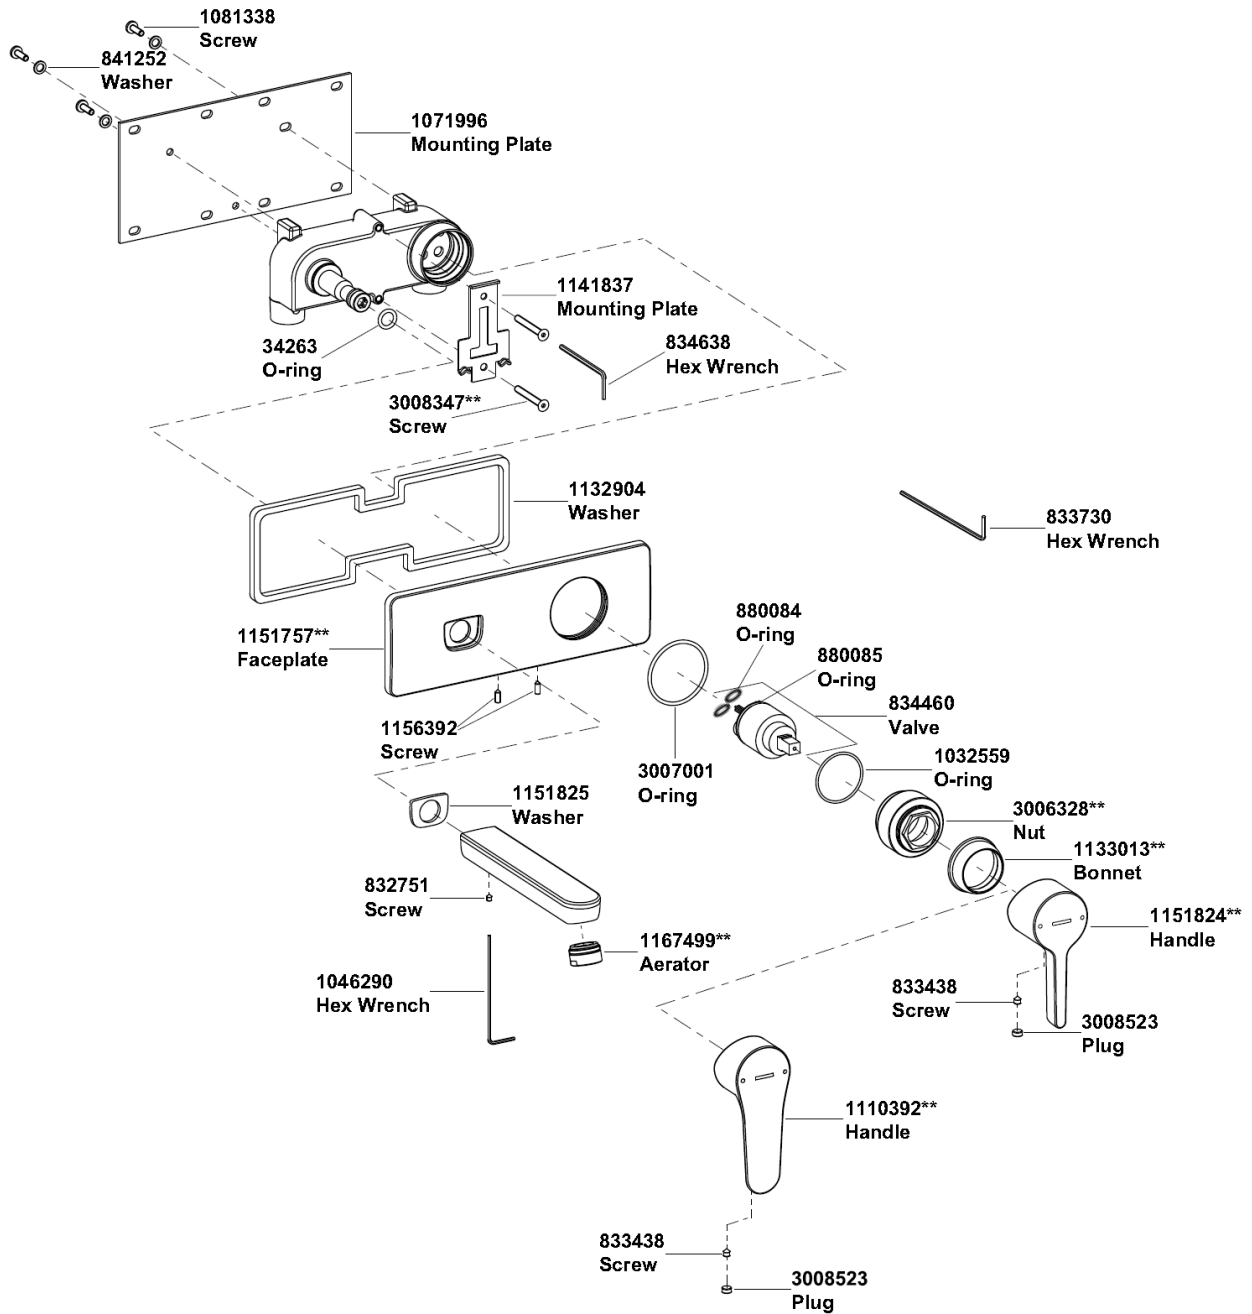

**8123A-4ND 8124A-4ND JULY WALL-MOUNT BASIN MIXER**

\*\*Color code must be specified when ordering