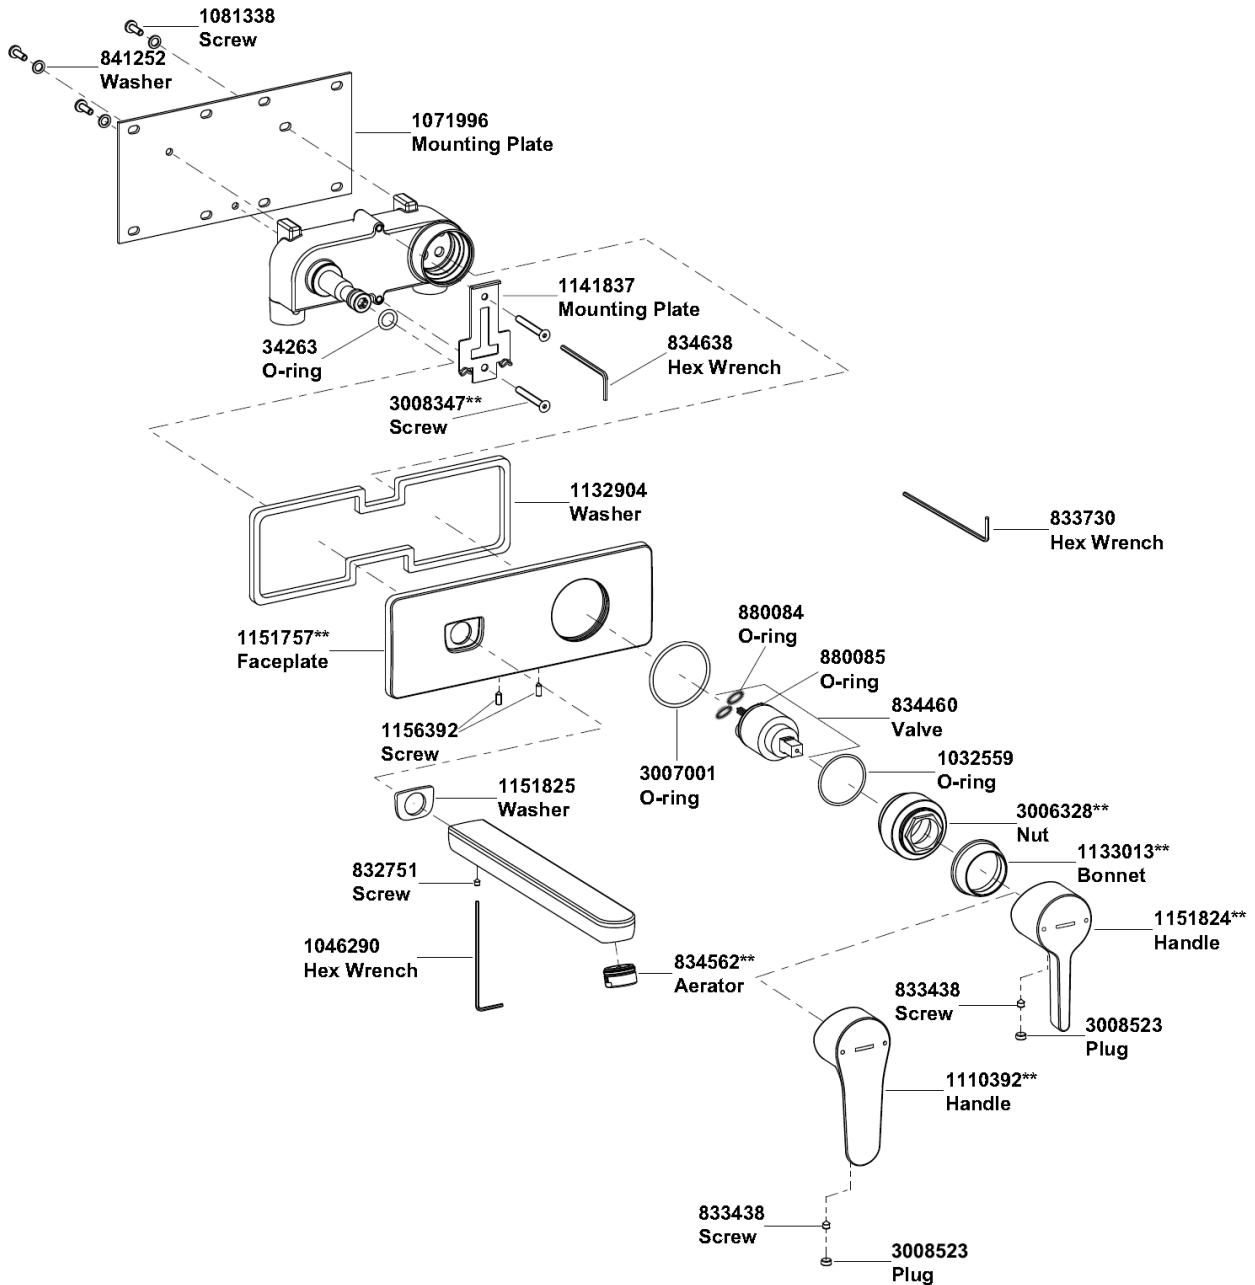

8125A-4 8126A-4 JULY WALL-MOUNT BATH MIXER

**Color code must be specified when ordering