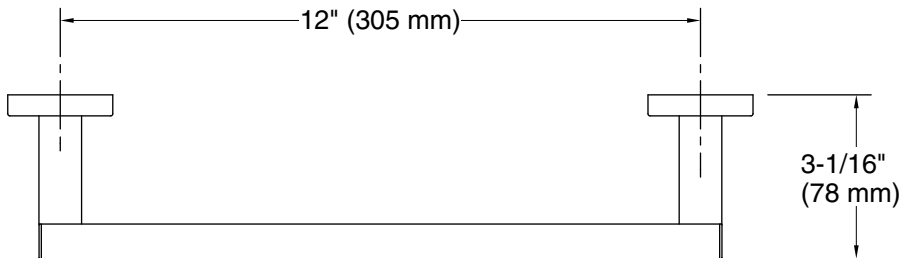

Square

12" towel Bar

K-23286

Features

- 12" (305 mm) bar.
- Coordinates with other products in the Square collection.

Material

- Premium metal construction for durability and reliability.
- KOHLER finishes resist corrosion and tarnishing.

Technical Information

All product dimensions are nominal.

Material: Zinc, Stainless Steel

Notes

Install this product in accordance with the installation instructions.

CAUTION: Risk of personal injury. Do not install these products in any area where they are likely to be used inadvertently as a grab bar or support bar. These products are not designed or intended for use as a grab bar or support bar.