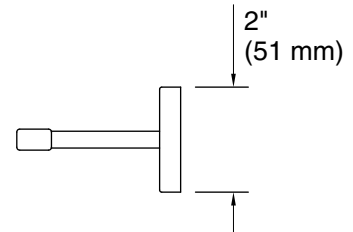

Square

12" towel Bar

K-23286

Features

- 12" (305 mm) bar.
- Coordinates with other products in the Square collection.

Material

- Premium metal construction for durability and reliability.
- KOHLER finishes resist corrosion and tarnishing.

Technical Information

All product dimensions are nominal.

Material: Zinc, Stainless Steel

Notes

Install this product in accordance with the installation instructions.

CAUTION: Risk of personal injury. Do not install these products in any area where they are likely to be used inadvertently as a grab bar or support bar. These products are not designed or intended for use as a grab bar or support bar.