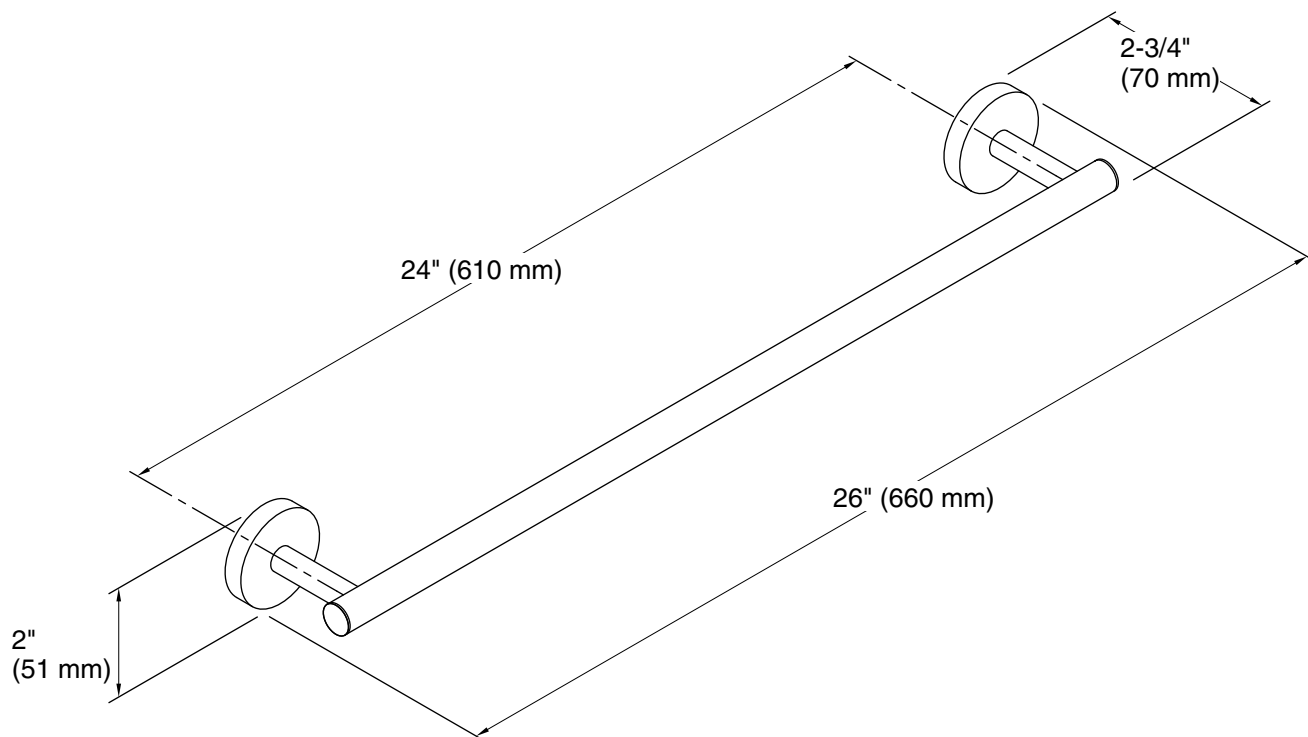

Technical Information

All product dimensions are nominal.

Material: Zinc, Brass

Notes

Install this product according to the installation instructions.

CAUTION: Risk of personal injury. Do not install these products in any area where they are likely to be used inadvertently as a grab bar or support bar. These products are not designed or intended for use as a grab bar or support bar.