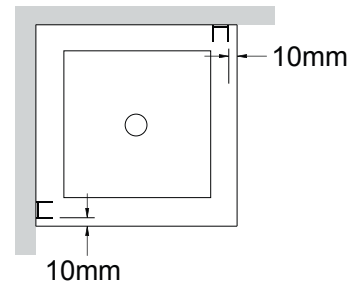

## Wall Retainer Position Information (All Torsion Showers)

### Enclosures

#### TILED FLOOR / TILED WALL

Wall retainer distance from finished wall shown below:

Nominal Size	A	B
900 x 900	875	875
900 x 1000	875	975
1000 x 900	975	875
1000 x 1000	975	975
1200 x 900	1175	875
1200 x 1000	1175	975
1500 x 900	1475	875
1500 x 1000	1475	975
1800 x 900	1775	875
1800 x 1000	1775	975

#### ACRYLIC TRAY / TILED WALL

Wall retainers positioned 10mm in from edge of tray.