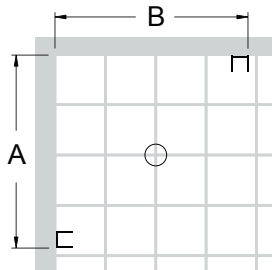

## Wall Retainer Position Information (All Torsion Showers)

#### TILED FLOOR / TILED WALL

Wall retainer distance from finished wall shown below:

Nominal Size	A	B
900 x 900	875	875
900 x 1000	875	975
1000 x 900	975	875
1000 x 1000	975	975
1200 x 900	1175	875
1200 x 1000	1175	975
1500 x 900	1475	875
1500 x 1000	1475	975
1800 x 900	1775	875
1800 x 1000	1775	975

#### ACRYLIC TRAY / TILED WALL

Wall retainers positioned 10mm in from edge of tray.

#### ACRYLIC TRAY / TILED WALL

Wall retainers positioned 10mm in from edge of tray.

These instructions must be left with the user

Installation Guide

**KOHLER**<sup>®</sup>