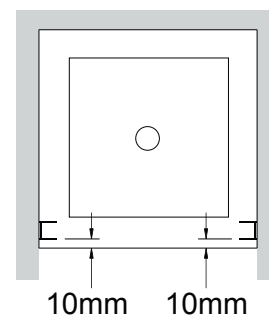

ACRYLIC TRAY / TILED WALL

Wall retainers positioned 10mm in from edge of tray.

These instructions must be left with the user

Installation Guide

KOHLER®