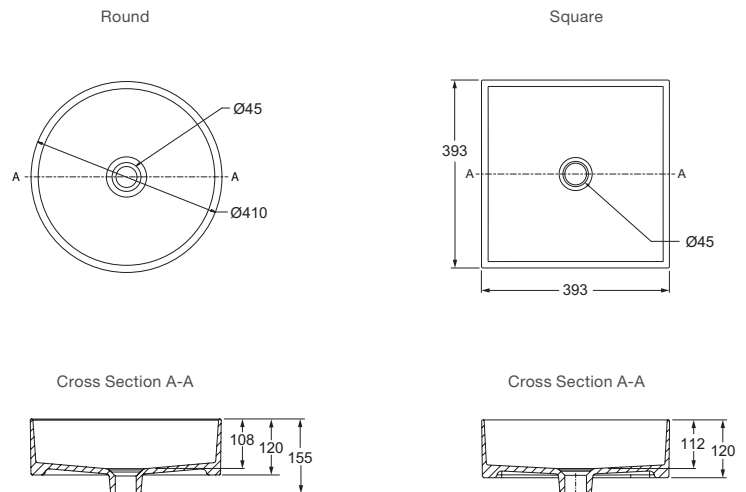

- 6mm slim rim
- Stain resistant
- Bench top installation
- Vitreous china

Mica Vessel Basin Round 90012T-0 / Mica Vessel Basin Square 90011T-0

Available exclusively from specialist retailers nationally.  
For more information, or showroom locations, visit