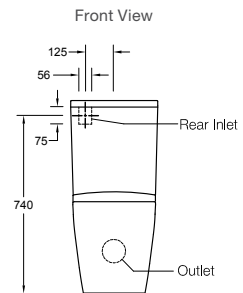

Grande Back to Wall Toilet Suite

Features

- Rimless pan
- WELS 4 star, dual flush 4.5/3L
- Quick Close™, VQR (vertical quick release standard toilet seat)
- Optional Slim or Elite seat (including night light and scent dispenser)
- Top left rear entry or right/left pan side entry
- S-trap set out: 90mm-160mm (with vario pan connector and 20mm offset pan collar – supplied); Optional: 160mm-230mm (with long adjustable vario pan connector, 77837A-NA – not supplied)
- P-trap set out: 185mm
- HygieneMAX rimless pan design

Wrapover seat	RRP: $1079	Code: 76078A-0
Slim seat	RRP: $1079	Code: 24928A-0
Elite seat	RRP: $1199	Code: 24929A-0
Bidet seat	RRP: $1969	Code: 24930A-0

Grande Back to Wall Toilet Suite – Cashmere

Features

- Rimless pan
- WELS 4 star, dual flush 4.5/3L
- Quick Close™, VQR (vertical quick release standard toilet seat)
- Optional Slim or Elite seat (including night light and scent dispenser)
- Top left rear entry or right/left pan side entry
- S-trap set out: 90mm-160mm (with vario pan connector and 20mm offset pan collar – supplied); Optional: 160mm-230mm (with long adjustable vario pan connector, 77837A-NA – not supplied)
- P-trap set out: 185mm
- Colourful cashmere glaze, with brushed bronze flush buttons and hinges

RRP: **$1469** Code: 24928A-NSG

PICTURED: Grande Back to Wall Toilet Suite – Cashmere

For matching basins in cashmere, see page 14