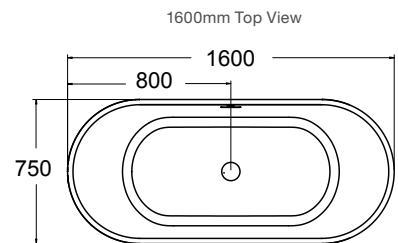

Evok 2.0 Seamless Oval Freestanding Bath

Features

- Available in three sizes
- Seamless, smooth gloss finish, Slimline acrylic freestanding bath
- Extra slim 25mm rim
- Ergonomically designed
- 40mm chrome pop-up waste and overflow

1500mm L 1500 x W 750 x D 610

Internal Measurements

Seating Width:	564mm
Base Length:	927mm
Depth:	410mm
Capacity to Overflow:	228L
Dry Weight:	42kg

Freestanding Bath – White
RRP: **$3499** Code: 25167A-0

1600mm L 1600 x W 750 x D 610

Internal Measurements

Seating Width:	564mm
Base Length:	1027mm
Depth:	410mm
Capacity to Overflow:	256L
Dry Weight:	49kg

Freestanding Bath – White
RRP: **$3499** Code: 25166A-0

1700mm L 1700 x W 750 x D 610

Internal Measurements

Seating Width:	564mm
Base Length:	1127mm
Depth:	410mm
Capacity to Overflow:	284L
Dry Weight:	53kg

Freestanding Bath – White
RRP: **$3799** Code: 25165A-0

PICTURED: Evok 2.0 Seamless Oval Freestanding Bath