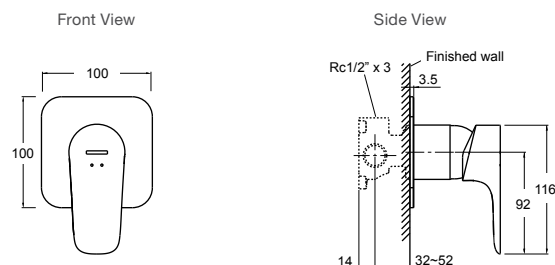

Aleo Wall Mount Bath Mixer

Features

- Ceramic disc cartridge

RRP: **$539**

Code: 21089T-4E-CP

Aleo Bath or Shower Mixer / Bath and Shower Mixer with Diverter

Features

- 40mm ceramic disc cartridge
- Metal construction
- Suitable for mains pressure

Includes

- In-wall valve
- Trim kit

Without diverter RRP: **$519**

Code: 97280A-CP

With diverter RRP: **$609**

Code: 97281A-CP

Aleo Bath or Shower Mixer (Slim Trim)

Features

- 40mm ceramic disc cartridge
- Metal construction
- Suitable for mains pressure

Includes

- In-wall valve
- Trim kit

RRP: **$419**

Code: 25558A-CP

Aleo Bath and Shower Mixer with Diverter (Slim Trim)

Features

- 40mm ceramic disc cartridge
- Metal construction
- Suitable for mains pressure

Includes

- In-wall valve with diverter
- Trim kit

RRP: **$609**

Code: 25559A-CP