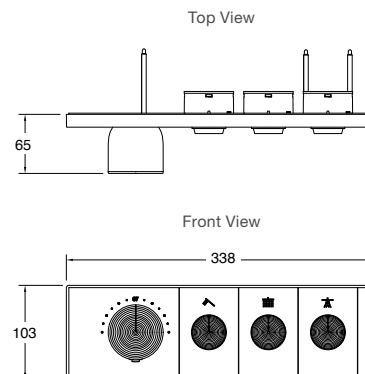

SHOWERING TAPWARE

Anthem

Accommodating up to six outlets, Anthem valves and controls offer total mastery over every spray.

Anthem Recessed Mechanical Thermostatic Control – 2OT

Features

- Trim plate includes temperature control knob with pop-out water volume control buttons
- Requires two-port thermostatic valve with integral volume control (sold separately).

Polished Chrome RRP: **$299**
Code: 26346T-9-CP
Matte Black RRP: **$399**
Code: 26346T-9-BL
Brushed Nickel RRP: **$399**
Code: 26346T-9-BN
Brushed Brass RRP: **$449**
Code: 26346T-9-2MB

Anthem Recessed Mechanical Thermostatic Valve – 2OT

Features

- High-flow mechanically controlled thermostatic mixing valve
- Adjustable comfort setting
- Up to 30 L/min Flow rate
- Requires two-outlet thermostatic valve control panel trim with recessed push button (sold separately)

RRP: **$800** Code: 26340X-NA

Anthem Recessed Mechanical Thermostatic Control – 3OT

Features

- Trim plate includes temperature control knob with pop-out water volume control buttons
- Requires three-port thermostatic valve with integral volume control (sold separately).

Polished Chrome RRP: **$399**
Code: 26347T-9-CP
Matte Black RRP: **$529**
Code: 26347T-9-BL
Brushed Nickel RRP: **$529**
Code: 26347T-9-BN
Brushed Brass RRP: **$599**
Code: 26347T-9-2MB