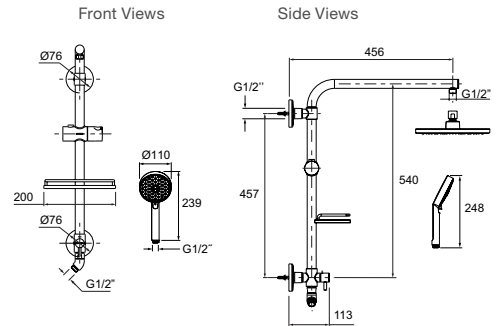

SHOWERING TAPWARE

HydroRail Rain Shower Square Column Standard

Features

- Top inlet for retrofit with previous fixed showerhead installations
- 200mm ABS showerhead with Katalyst Spray technology
- 110mm multifunction handshower
- Arched showerarm for increased rainhead clearance
- Suitable for mains pressure
- WELS Rating: 3 Star, 9 litres/min

RRP: **$1189**
Code: 78569A-CP

HydroRail Rain Shower Round Column Standard

Features

- Top inlet for retrofit with previous fixed showerhead installations
- 200mm ABS showerhead with Katalyst Spray technology
- 110mm multifunction handshower
- Arched showerarm for increased rainhead clearance
- Suitable for mains pressure
- WELS Rating: 3 Star, 9 litres/min

RRP: **$1189**
Code: 78566A-CP

HydroRail Rain Shower Square Column Premium

Features

- Top inlet for retrofit with previous fixed showerhead installations
- 200mm metal showerhead with Katalyst Spray technology
- 110mm multifunction handshower
- Arched showerarm for increased rainhead clearance
- Suitable for mains pressure
- WELS Rating: 3 Star, 7.5 litres/min

RRP: **$1609**
Code: 78564A-CP

HydroRail Rain Shower Round Column Premium

Features

- Top inlet for retrofit with previous fixed showerhead installations
- 200mm metal showerhead with Katalyst Spray technology
- 110mm multifunction handshower
- Arched showerarm for increased rainhead clearance
- Suitable for mains pressure
- WELS Rating: 3 Star, 7.5 litres/min

RRP: **$1609**
Code: 78559A-CP