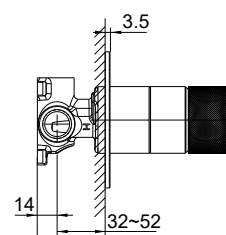

Components Shower or Bath Mixer (Oyl)

Features

- Premium metal construction

Polished Chrome RRP: **$359**

Code: 21398T-8-CP

Brushed Nickel RRP: **$459**

Code: 21398T-8-BN

Brushed Brass RRP: **$459**

Code: 21398T-8-2MB

Matte Black RRP: **$459**

Code: 21398T-8-BL

Add Valve* – Valve RRP: **$249**

Code: 78981T-DR-NA

Side View

*Note: Valve must be purchased in addition to mixer.