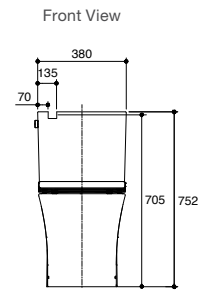

Veil Back to Wall Toilet Suite

Features

- Rimless pan
- European design to complete the Veil suite, with modern soft curves
- Slim tank lid that sits seamlessly, alongside the discreet side lever flush
- Upgrade this look with the acrylic overlay Double Slim seat, designed to capture light and reflect the colour of water
- Top left rear inlet only
- WELS 4 star, dual flush 4.5/3L
- Quiet Close™ Slim seat
- Hygiene Max rimless pan design
- S-trap set out: 90mm-140mm (with vario pan connector and 20mm offset pan collar – supplied)
- P-trap set out: 185mm

Slim seat RRP: **$1049** Code: 23622A-0
Double Slim seat RRP: **$1149** Code: 23623A-0

Upgrade to an Double Slim Seat

The Veil back to wall toilet brings a stunning European design to complete the Veil suite with modern soft curves and a slim tank lid that sits seamlessly alongside the discreet side lever flush.

Upgrade this total look with the acrylic overlay Double Slim seat, which is designed to capture light and reflect the colour of water, lifting this toilet to a complementary piece of bathroom furniture.