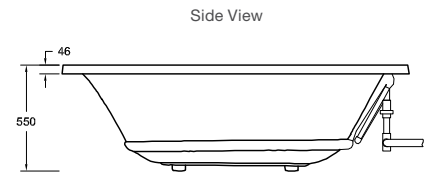

Evok Rectangular Drop-In BubbleMassage Bath