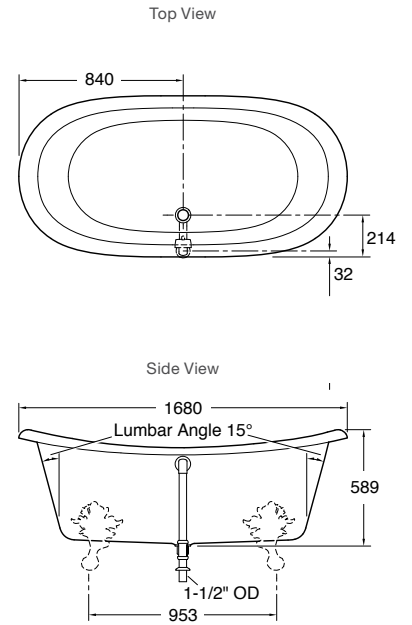

PICTURED: Artifacts Cast Iron Freestanding Bath with Black Plum Exterior and Black Ball & Claw Feet

Features

- Freestanding enamel cast iron bath available in four colour options
- Curved rim shape provides added neck support
- **Note: Indent only.**

L 1680 x W 826 x D 583

Internal Measurements

Seating Width:	632mm
Base Length:	1242mm
Depth:	397mm
Capacity to Overflow:	423L
Dry Weight:	200kg

Freestanding Bath with Black Iron Exterior

RRP: **$9999** Code: 21000-P5-0

Freestanding Bath with Black White Exterior

RRP: **$9999** Code: 21000-W-0

Freestanding Bath with Black Plum Exterior

RRP: **$9999** Code: 21000-PL-PLM

Freestanding Bath with Indigo Blue Exterior

RRP: **$9999** Code: 21000-BL-DGB

Ball & Claw Feet – Black

RRP: **$1339** Code: 204-P5

Ball & Claw Feet – White

RRP: **$1339** Code: 204-0

Ball & Claw Feet – Polished Chrome

RRP: **$2899** Code: 204-CP

Base Bath for Freestanding Bath – Black

RRP: **$2173** Code: 20027-7

Base Bath for Freestanding Bath – White

RRP: **$2173** Code: 20027-0

Base Bath for Freestanding Bath – Black Plum

RRP: **$2173** Code: 20027-PLM

Base Bath for Freestanding Bath – Indigo Blue

RRP: **$2173** Code: 20027-DGB

Exposed Bath Drain

RRP: **$1399** Code: 7159-CP