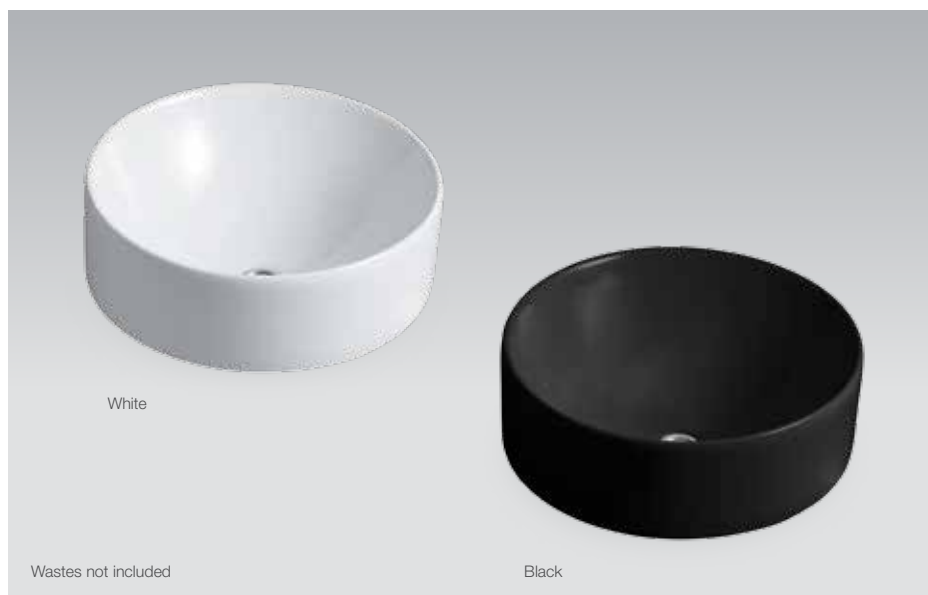

Chalice Vessel Basin

Features

- Ceramic
- 420mm countertop basin
- Bench top installation
- Overflow outlet

Includes

- Bench top cutting template
- Chrome overflow cover

White Basin	RRP: $449	Code: 14800A-0
Black Basin	RRP: $599	Code: 14800A-7