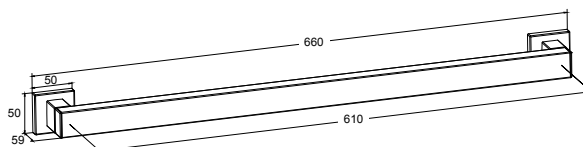

Square Grab Bars

Features

- Sizes available: 305mm, 457mm, 610mm, 914mm, 1067mm
- Provides minimum 130kg load capacity
- Premium metal construction for durability and reliability
- KOHLER finishes resist corrosion and tarnishing

305mm bar, Polished Chrome

RRP: **$179** Code: 23293-CP

305mm bar, Matte Black

RRP: **$229** Code: 23293-BL

305mm bar, Brushed Nickel

RRP: **$229** Code: 23293-BN

305mm bar, Moderne Brushed Brass

RRP: **$279** Code: 23293-2MB

457mm bar, Polished Chrome

RRP: **$199** Code: 23294-CP

457mm bar, Matte Black

RRP: **$259** Code: 23294-BL

457mm bar, Brushed Nickel

RRP: **$259** Code: 23294-BN

457mm bar, Moderne Brushed Brass

RRP: **$299** Code: 23294-2MB

610mm bar, Polished Chrome

RRP: **$219** Code: 23295-CP

610mm bar, Matte Black

RRP: **$279** Code: 23295-BL

610mm bar, Brushed Nickel

RRP: **$279** Code: 23295-BN

610mm bar, Moderne Brushed Brass

RRP: **$329** Code: 23295-2MB

914mm bar, Polished Chrome

RRP: **$249** Code: 23296-CP

914mm bar, Matte Black

RRP: **$329** Code: 23296-BL

914mm bar, Brushed Nickel

RRP: **$329** Code: 23296-BN

914mm bar, Moderne Brushed Brass

RRP: **$379** Code: 23296-2MB

1067mm bar, Polished Chrome

RRP: **$279** Code: 23297-CP

1067mm bar, Matte Black

RRP: **$359** Code: 23297-BL

1067mm bar, Brushed Nickel

RRP: **$359** Code: 23297-BN

1067mm bar, Moderne Brushed Brass

RRP: **$429** Code: 23297-2MB

Isometric Views

PICTURED: Square Accessories Collection