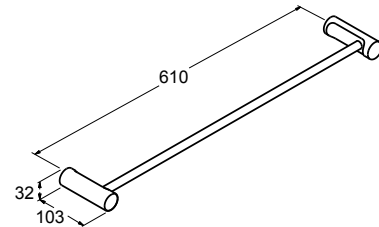

RRP: **\$749**
Code: 8126A-4-CP

July/Viteo Towel Bar 457mm

RRP: **\$139**
Code: 9314T-CP

Isometric View

Available while stocks last

July/Viteo Towel Bar 610mm

RRP: **\$159**
Code: 45396T-CP

Isometric View