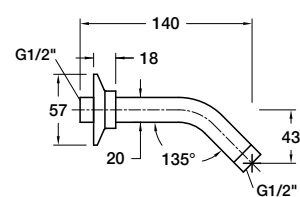

Features

- Pairs with Moxie 125mm showerhead and Converge dual shower rose

RRP: **$99**

Code: 45918T-CP

Side View