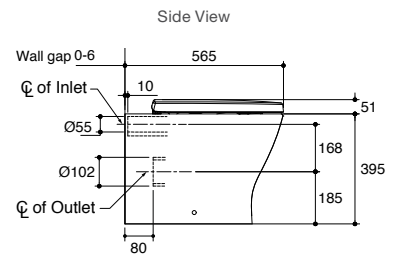

Features

- Rimless pan
- WELS 4 star, dual flush 4.5/3L

Wrap seat RRP: **$699** Code: 33233A-0

Slim seat RRP: **$779** Code: 33232A-0

Elite seat RRP: **$849** Code: 33234A-0

Note: Pan and seat only. Refer to pages 44-45 for available tank and flush plate options.

In Wall Views – Low Height