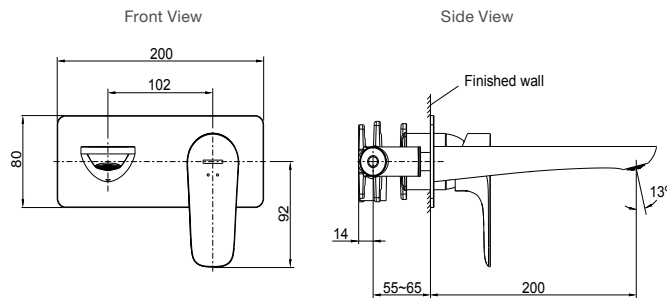

Aleo Wall Mount Bath Mixer

Features

- Ceramic disc cartridge

RRP: **\$539**

Code: 21089T-4E-CP

Aleo Bath or Shower Mixer / Bath and Shower Mixer with Diverter

Features

- 40mm ceramic disc cartridge
- Metal construction
- Suitable for mains pressure