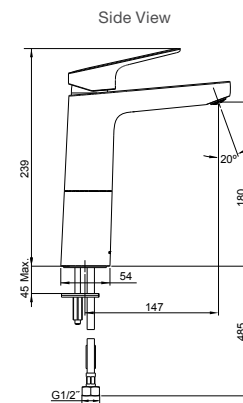

TAPWARE & ACCESSORIES

Accliv

A contemporary, timeless design with slight tapers and surface transitions to create refinement and a dynamic expression. Soft Elliptical curvatures will age gracefully and stay current for years. Available in two finishes: Brushed Nickel and Polished Chrome.

Polished
Chrome (CP)

Brushed Nickel
(BN)

Accliv Basin Mixer

Features

- Solid Brass Construction
- Durable Ceramic Valves tested for up to 1,000,000 cycles
- WELS Rating: 5 Star, 5 litres/min

Polished Chrome RRP: **$289**

Code: 33059T-4ND-CP

Brushed Nickel RRP: **$319**

Code: 33059T-4ND-BN

Accliv Tall Basin Mixer

Features

- Solid Brass Construction
- Durable Ceramic Valves tested for up to 1,000,000 cycles
- WELS Rating: 5 Star, 5 litres/min

Polished Chrome RRP: **$359**

Code: 33063T-4ND-CP

Brushed Nickel RRP: **$429**

Code: 33063T-4ND-BN

Accliv Wall Mount Basin Set

Features

- Solid Brass Construction
- Durable Ceramic Valves tested for up to 1,000,000 cycles
- WELS Rating: 5 Star, 5 litres/min

Polished Chrome RRP: **$499**

Code: 33066T-4ND-CP

Brushed Nickel RRP: **$609**

Code: 33066T-4ND-BN