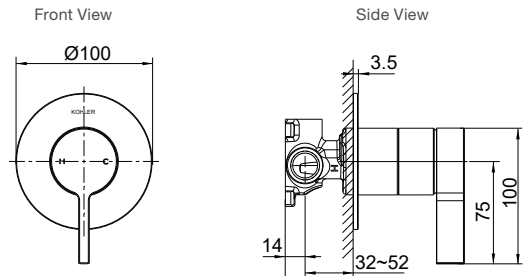

*Note: Valve must be purchased in addition to mixer.

Components Shower or Bath Mixer

Features

- Premium metal construction

Polished Chrome RRP: **\$359**
Code: 21398T-4-CP
Brushed Nickel RRP: **\$459**
Code: 21398T-4-BN
Brushed Brass RRP: **\$459**
Code: 21398T-4-2MB
Matte Black RRP: **\$459**
Code: 21398T-4-BL
Add Valve* – Valve RRP: **\$249**
Code: 78981T-DR-NA