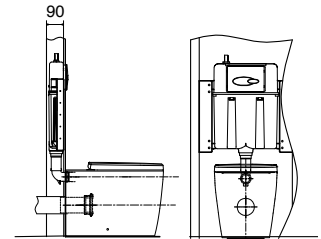

In Wall Views – Slim

Grande Wall Hung Toilet Pan & Seat

Features

- Rimless pan
- WELS 4 star, dual flush 4.5/3L
- HygieneMax™ rimless pan design
- Vitreous china
- Quiet Close™, Vertical Quick Release toilet seat