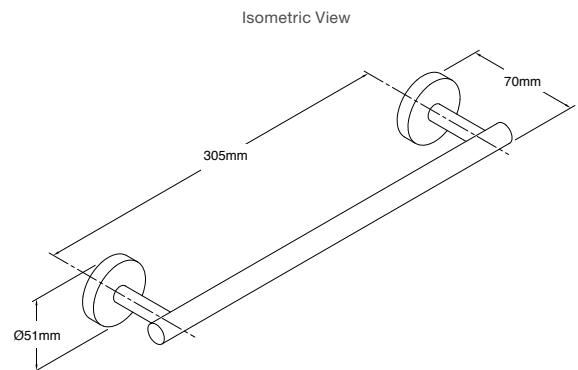

- Polished Chrome RRP: **$99**
  Code: 27288-CP
- Brushed Nickel RRP: **$139**
  Code: 27288-BN
- Brushed Brass RRP: **$139**
  Code: 27288-2MB
- Matte Black RRP: **$139**
  Code: 27288-BL