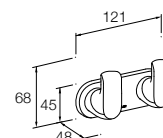

Isometric View