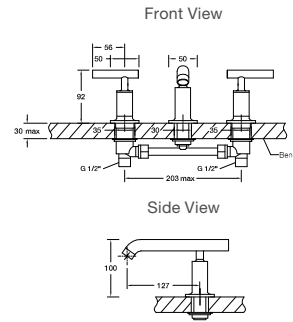

Purist Basin Set with Low Spout and Lever Handles

Features

- ¼ turn ceramic disc cartridges
- Suitable for mains pressure
- WELS Rating: 5 Star, 6 litres/min

Polished Chrome RRP: **$939**

Code: 14410A-B4-CP

Rose Gold RRP: **$1059**

Code: 14410A-B4-RGD

Brushed Nickel RRP: **$1059**

Code: 14410A-B4-BN

Brushed Bronze RRP: **$1059**

Code: 14410A-B4-BV

Purist Wall Mount Basin Set with Lever handles

Features

- ¼ turn ceramic disc cartridges
- Suitable for mains pressure
- WELS Rating: 5 Star, 6 litres/min

Polished Chrome RRP: **$829**

Code: 14415A-B4-CP

Rose Gold RRP: **$1059**

Code: 14415A-B4-RGD

Brushed Nickel RRP: **$1059**

Code: 14415A-B4-BN

Brushed Bronze RRP: **$1059**

Code: 14415A-B4-BV