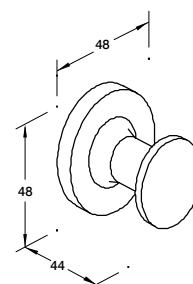

Code: 14443-BV

Isometric View

TAPWARE & ACCESSORIES

Purist Towel Bars

Features

- Sizes available: 457mm, 610mm, 762mm

| | |
|-----------------|-------------------|
| 457mm bar | RRP: \$369 |
| Code: 14435-CP | |
| 610mm bar | |
| Polished Chrome | RRP: \$389 |
| Code: 14436-CP | |
| 610mm bar | |
| Rose Gold | RRP: \$499 |
| Code: 14436-RGD | |
| 610mm bar | |
| Brushed Nickel | RRP: \$499 |
| Code: 14436-BN | |
| 610mm bar | |
| Brushed Bronze | RRP: \$499 |
| Code: 14436-BV | |
| 762mm bar | RRP: \$449 |
| Code: 14437-CP | |