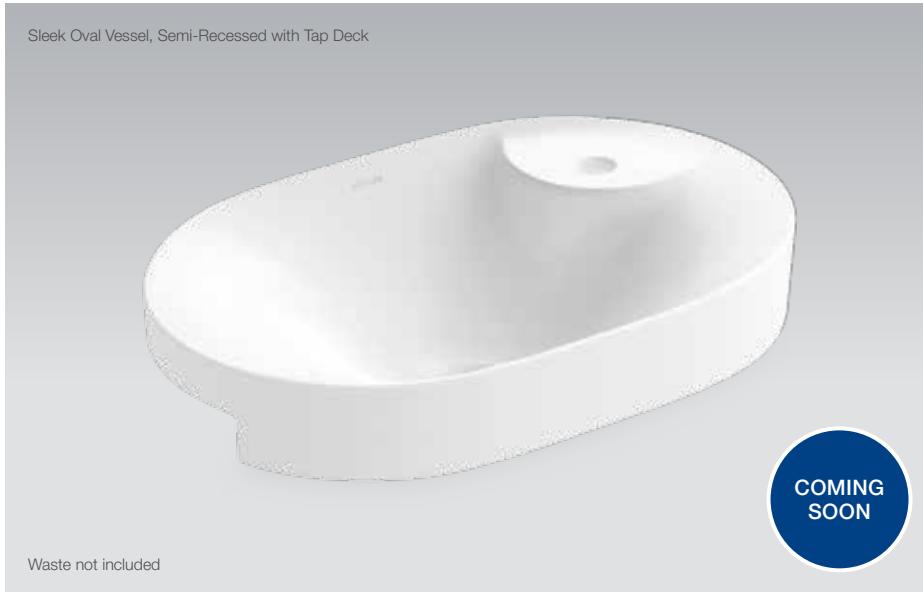

Sleek Oval Vessel with Storage Deck

RRP: **\$649** Code: 31703T-0

Sleek Oval Vessel, Semi-Recessed with Storage Deck

RRP: **\$699** Code: 31704T-0

Semi-Recessed Front Cross-Section View

Chalice Sleek Oval Vessels

Features

- Ceramic
- 580mm semi-recessed countertop basin
- 7mm slim rim

Includes

- Bench top cutting template

Sleek Oval Vessel

RRP: **\$649** Code: 31701T-0

Sleek Oval Vessel, Semi-Recessed

RRP: **\$699** Code: 31702T-0

Semi-Recessed Front Cross-Section View

PICTURED: Chalice Sleek Oval Vessel – with Tap Deck

Chalice Sleek Oval Vessels with Tap Deck

Semi-Recessed Front Cross-Section View

Features

- Ceramic
- 580mm semi-recessed countertop basin with one tap hole
- 7mm slim rim