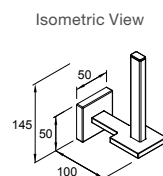

Square Toilet Paper Holder

Features

- Open-ended design for easy access
- Premium metal construction for durability and reliability
- KOHLER finishes resist corrosion and tarnishing

Polished Chrome	RRP: $119
Code: 23292-CP	
Matte Black	RRP: $149
Code: 23292-BL	
Brushed Nickel	RRP: $149
Code: 23292-BN	
Brushed Brass	RRP: $179
Code: 23292-2MB	

Square Double Toilet Paper Holder

Features

- Holds two rolls of toilet paper
- Premium metal construction for durability and reliability
- KOHLER finishes resist corrosion and tarnishing

Polished Chrome	RRP: $149
Code: 23288-CP	
Matte Black	RRP: $169
Code: 23288-BL	
Brushed Nickel	RRP: $169
Code: 23288-BN	
Brushed Brass	RRP: $199
Code: 23288-2MB	

Square Vertical Toilet Paper Holder

Features

- Open-ended design for easy access
- Premium metal construction for durability and reliability
- KOHLER finishes resist corrosion and tarnishing

Polished Chrome	RRP: $119
Code: 23289-CP	
Matte Black	RRP: $149
Code: 23289-BL	
Brushed Nickel	RRP: $149
Code: 23289-BN	
Brushed Brass	RRP: $179
Code: 23289-2MB	

Square Robe Hook

Features

- Open-ended design for easy access
- Premium metal construction for durability and reliability
- KOHLER finishes resist corrosion and tarnishing

Polished Chrome	RRP: $69
Code: 23290-CP	
Matte Black	RRP: $89
Code: 23290-BL	
Brushed Nickel	RRP: $89
Code: 23290-BN	
Brushed Brass	RRP: $99
Code: 23290-2MB