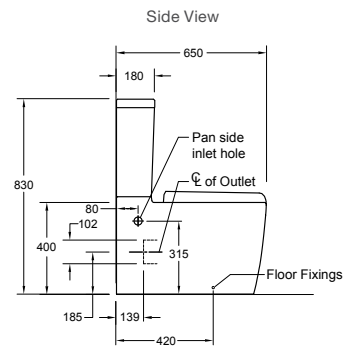

PICTURED: Grande Back to Wall Toilet Suite – Cashmere

For matching basins in cashmere, see page 14