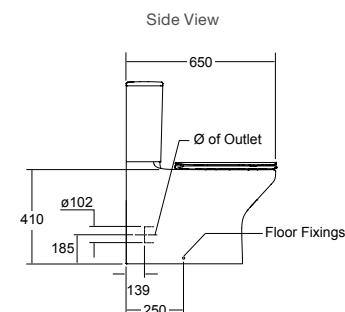

TOILETS

BACK TO WALL

Kohler Dual Back to Wall Toilet Suite

Features

- Box rim
- WELS 4 star, dual flush 4.5/3L
- Top left rear entry or right/left pan side entry
- Quiet Close™, VQR (vertical quick release) toilet seat
- S-trap set out: 90mm-140mm with vario pan connector and 20mm pan collar – supplied; Optional: 160mm-230mm (with long adjustable vario pan connector, 77837A-NA – not supplied)
- P-trap set out: 185mm
- Box rim

Top left rear inlet RRP: **$819** Code: 4346A-0

Rear or side entry RRP: **$819** Code: 77304A-0

ModernLife Back to Wall Toilet Suite

Features

- First truly rimless back to wall toilet
- WELS 4 star, dual flush 4.5/3L
- Quiet Close™ toilet seat
- Optional Elite seat (including night light and fragrance pack)
- Top left rear inlet
- S-trap set out: 90mm-110mm (with vario pan connector and 20mm offset pan collar – supplied); Optional: 180mm-280mm (with long adjustable vario pan connector, 77837A-NA – not supplied)
- P-trap set out: 185mm

Slim seat RRP: **$999** Code: 78469A-0

Elite seat RRP: **$1119** Code: 77766A-0