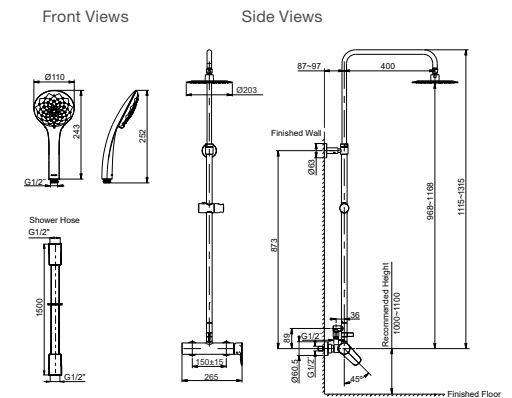

SHOWERING TAPWARE

Exhale Showerhead

Features

- Catalyst air induction technology
- Suitable for mains pressure
- WELS Rating: 3 Star, 9 litres/min

Includes

- Shower arm

RRP: **$299**

Code: 72597T-E-CP

Aleo Dual Shower Column – Exposed Valve

Features

- Direct connection shower column
- Dual check valve
- Suitable for mains pressure
- NZ WELS Rating: 3 Star, 9 litres/min

Includes

- 200mm round super-slim rainhead and 3-function handshower

RRP: **$1229**

Code: 97826T-4E-CP

Aleo Thermostatic Dual Shower Column – Exposed Valve

Features

- Thermostatic valves
- Catalyst rainhead with zero-dripping technology
- Suitable for mains pressure
- NZ WELS Rating : 3 Star, 9 litres/min

Includes

- 250mm round super-slim rainhead and 3-function handshower

RRP: **$1719**

Code: 97822T-9E-CP

Loure Shower Column

Features

- Metal construction
- Suitable for mains pressure
- Multifunction handshower
- WELS Rating: 3 Star, 9 litres/min

RRP: **$2279**

Code: 6219A-CP