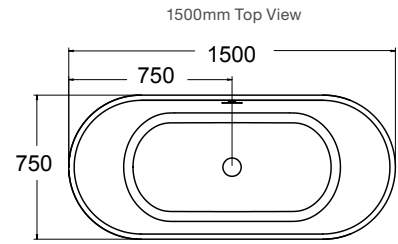

Evok 2.0 Seamless Oval Freestanding Bath

Features

- Available in three sizes
- Seamless, smooth gloss finish, Slimline acrylic freestanding bath
- Extra slim 25mm rim
- Ergonomically designed
- 40mm chrome pop-up waste and overflow

1500mm L 1500 x W 750 x D 610

Internal Measurements

Seating Width:	564mm
Base Length:	927mm
Depth:	410mm
Capacity to Overflow:	228L
Dry Weight:	42kg

Freestanding Bath – White
RRP: **$3499** Code: 25167A-0

1600mm L 1600 x W 750 x D 610

Internal Measurements

Seating Width:	564mm
Base Length:	1027mm
Depth:	410mm
Capacity to Overflow:	256L
Dry Weight:	49kg

Freestanding Bath – White
RRP: **$3499** Code: 25166A-0

1700mm L 1700 x W 750 x D 610

Internal Measurements

Seating Width:	564mm
Base Length:	1127mm
Depth:	410mm
Capacity to Overflow:	284L
Dry Weight:	53kg

Freestanding Bath – White
RRP: **$3799** Code: 25165A-0

PICTURED: Evok 2.0 Seamless Oval Freestanding Bath