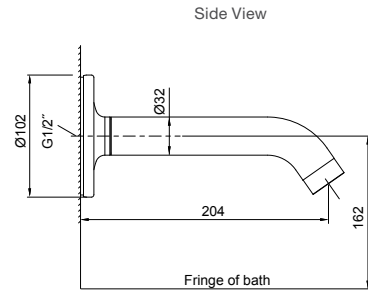

Code: 14415A-B4-BN

Brushed Bronze RRP: **\$1059**

Code: 14415A-B4-BV

TAPWARE & ACCESSORIES

Purist Wall Mount Bath Spout

Features

- Suitable for mains pressure

| | |
|------------------|-------------------|
| Polished Chrome | RRP: \$319 |
| Code: 14426A-CP | |
| Rose Gold | RRP: \$369 |
| Code: 14426A-RGD | |
| Brushed Nickel | RRP: \$369 |
| Code: 14426A-BN | |
| Brushed Bronze | RRP: \$369 |
| Code: 14426A-BV | |