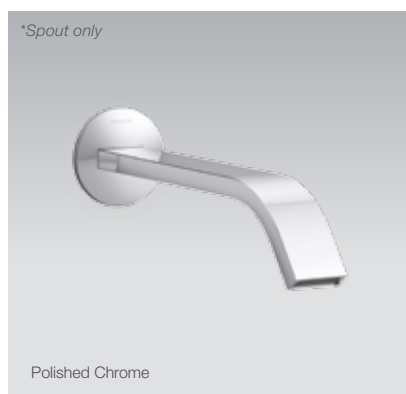

Components Wall Mount Ribbon Basin Spout

Features

- Premium metal construction
- A range of interchangeable Components handles available
- WELS Rating: 5 Star, 6 litres/min

Polished Chrome RRP: **$329**
Code: 23888T-ND-CP
Brushed Nickel RRP: **$439**
Code: 23888T-ND-BN
Brushed Brass RRP: **$439**
Code: 23888T-ND-2MB
Matte Black RRP: **$439**
Code: 23888T-ND-BL