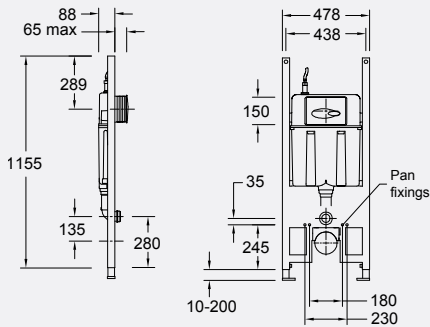

Pick the toilet, in-wall cistern and flush plate you want (all sold separately)

Step 1 Choose your wall hung or wall faced toilet (pan and seat)

Step 2 Choose your in-wall cistern

Mechanical in-wall cistern: Standard height and fit in a 90mm cavity. The flush plate has to be connected to the in wall cistern so must be positioned in a specific place on the wall above the toilet.

Pneumatic in-wall cistern: Available in standard, which fits in a 90mm cavity and low level, which fits in a 150mm cavity. Low level are for use in special installations. Flush plates don't have to be connected to the in-wall tank and can be installed within a 4m radius of the toilet.

Wall Hung

Wall Faced