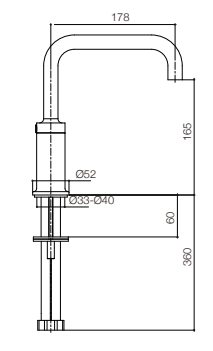

KITCHEN TAPWARE

Taut Kitchen Mixer

Features

- Ceramic disc cartridge for durability
- Suitable for mains pressure
- WELS Rating: 5 Star, 6 litres/min

Polished Chrome RRP: **$399**

Code: 74053T-4E-CP

Matte Black RRP: **$609**

Code: 74053T-4E-BL

Finishes

Taut Pull Down Spray Kitchen Mixer

Features

- Two-function spray head with spray and aerated flow function
- Ball joint on spray head
- 360 degree swivel gooseneck spout
- Suitable for mains pressure
- WELS Rating: 5 Star, 6 litres/min

Polished Chrome RRP: **$619**

Code: 21367T-4E-CP

Matte Black RRP: **$749**

Code: 21367T-4E-BL

Finishes

Simplice Pull Down Kitchen Mixer

Features

- Three-function pull-down sprayhead with touch control
- DockNetik® magnetic docking
- MasterClean™ sprayface and intense cleaning Sweep® spray
- Suitable for mains pressure
- WELS Rating: 5 Star, 6 litres/min

Polished Chrome RRP: **$669**

Code: 596T-4E-CP

Vibrant Stainless RRP: **$769**

Code: 596T-4E-VS

Matte Black RRP: **$769**

Code: 596T-4E-BL

Finishes

Purist Kitchen Mixer

Features

- Swivel spout
- Suitable for mains pressure
- WELS Rating: 5 Star, 6 litres/min

Polished Chrome RRP: **$839**

Code: 14597A-4-CP

Rose Gold RRP: **$939**

Code: 14597A-4-RGD

Brushed Nickel RRP: **$939**

Code: 14597A-4-BN

Brushed Bronze RRP: **$939**

Code: 14597A-4-BV

Finishes

Side View