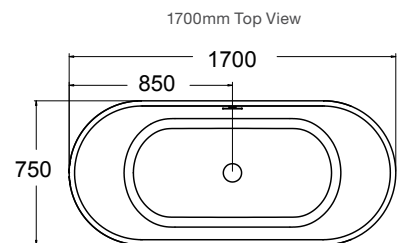

Evok 2.0 Seamless Oval Freestanding Bath

Features

- Available in three sizes
- Seamless, smooth gloss finish, Slimline acrylic freestanding bath
- Extra slim 25mm rim
- Ergonomically designed
- 40mm chrome pop-up waste and overflow

1500mm L 1500 x W 750 x D 610

Internal Measurements

Seating Width:	564mm
Base Length:	927mm
Depth:	410mm
Capacity to Overflow:	228L
Dry Weight:	42kg

Freestanding Bath – White
RRP: **$3499** Code: 25167A-0

1600mm L 1600 x W 750 x D 610

Internal Measurements

Seating Width:	564mm
Base Length:	1027mm
Depth:	410mm
Capacity to Overflow:	256L
Dry Weight:	49kg

Freestanding Bath – White
RRP: **$3499** Code: 25166A-0

1700mm L 1700 x W 750 x D 610

Internal Measurements

Seating Width:	564mm
Base Length:	1127mm
Depth:	410mm
Capacity to Overflow:	284L
Dry Weight:	53kg

Freestanding Bath – White
RRP: **$3799** Code: 25165A-0

PICTURED: Evok 2.0 Seamless Oval Freestanding Bath