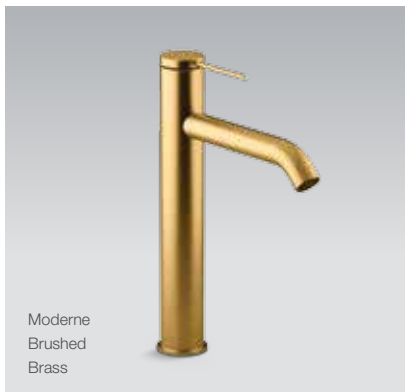

1. Choose your spout.

2. Choose your handle.

3. Choose your finish.

TAPWARE & ACCESSORIES

Components

Create your own signature look by combining a basin or bath spout with your style of handles. Available in four finishes: Polished Chrome, Moderne Brushed Brass, Brushed Nickel and Matte Black*.

*Matte Black finish not available until late 2022

Components Basin Mixer

Brushed Nickel

Features

- Single pin handle allows for both volume and temperature control
- Temperature memory allows mixer to be turned on and off at the temperature set during prior usage
- WELS Rating: 5 Star, 6 litres/min

| | |
|-----------------------|-------------------|
| Polished Chrome | RRP: \$589 |
| Code: 77958T-4AND-CP | |
| Brushed Nickel | RRP: \$769 |
| Code: 77958T-4AND-BN | |
| Brushed Brass | RRP: \$769 |
| Code: 77958T-4AND-2MB | |
| Matte Black | RRP: \$769 |
| Code: 77958T-4AND-BL | |

Components Tall Basin Mixer

Moderne Brushed Brass

Features

- Single pin handle allows for both volume and temperature control
- Temperature memory allows mixer to be turned on and off at the temperature set during prior usage
- WELS Rating: 5 Star, 6 litres/min