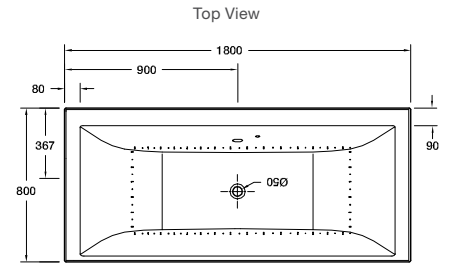

Evok Rectangular Drop-In BubbleMassage Bath