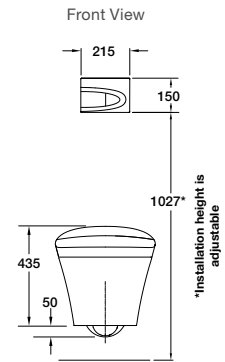

Veil Wall Hung Intelligent Toilet

Toilet Features

- WELS 4 star, dual flush 4.5/3L
- Touchless or manual flush button panel
- Ergonomic French curve seat with antibacterial material
- Sensor activated auto open and close function for seat lid
- Insulated in-wall cistern – fully framed
- Build in LED night-light
- Deodoriser function
- Rimless pan design
- Vitreous china

Bidet Features

- Instantly heated water with stainless steel wand
- Spray wand features adjustable water pressure and temperature.
- Select massage/spiral spray pattern
- Air blower and heated seat with adjustable temperature
- Self-cleaning and UV sanitising nozzle

RRP: **$5929** Code: 5402A-0

Please Note: Maximum weight limit for the seat is 136kg. Veil must be installed in accordance with AS/NZS 3500.1, which will require the installation of a high hazard backflow prevention device (not supplied). Please consult with your registered Plumber or Hydraulic Consultant.