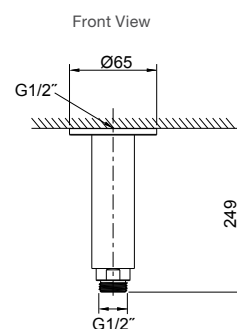

Statement Iconic Dual Shower Arm

Features

- Arched dual shower arm
- Compatible with two single-function rainheads or a single-function rainhead and a wand handshower with hose (sold separately)

Polished Chrome RRP: **$649**
Code: 26305T-CP
Matte Black RRP: **$799**
Code: 26305T-BL
Brushed Nickel RRP: **$799**
Code: 26305T-BN
Brushed Brass RRP: **$849**
Code: 26305T-2MB

Kohler Ceiling Mount Shower Arm

Features

- KOHLER Ceiling Mount Shower Arm complements Statement Rainheads

Polished Chrome RRP: **$129**
Code: 15399T-B-CP
Matte Black RRP: **$159**
Code: 15399T-B-BL
Brushed Nickel RRP: **$159**
Code: 15399T-B-BN
Brushed Brass RRP: **$179**
Code: 15399T-B-2MB

Kohler Wall Mount Shower Arm

Features

- KOHLER Wall Mount Shower Arm complements Statement Rainheads

Polished Chrome RRP: **$169**
Code: 15397T-B-CP
Matte Black RRP: **$239**
Code: 15397T-B-BL
Brushed Nickel RRP: **$239**
Code: 15397T-B-BN
Brushed Brass RRP: **$259**
Code: 15397T-B-2MB

Statement Wall Mount Handshower Holder

Features

- For use with a handshower and hose (sold separately)
- Handshower holder pivots to adjust spray angle and fits most handshowers

Polished Chrome RRP: **$119**
Code: 26309T-CP
Matte Black RRP: **$139**
Code: 26309T-BL
Brushed Nickel RRP: **$139**
Code: 26309T-BN
Brushed Brass RRP: **$149**
Code: 26309T-2MB