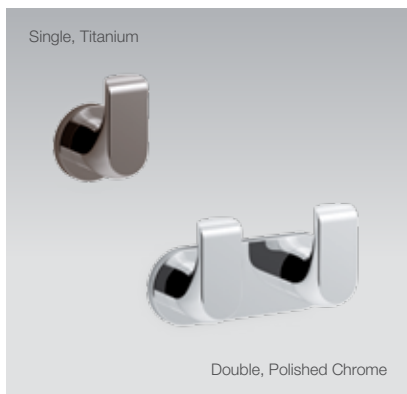

RRP: **\$269** Code: 97494T-TT

610mm Polished Chrome

RRP: **\$249** Code: 97495T-CP

610mm Titanium

RRP: **\$329** Code: 97495T-TT

Avid Double Towel Bar

Polished Chrome RRP: **\$319**

Code: 97496T-CP

Titanium RRP: **\$409**

Code: 97496T-TT

Avid Hotelier

Polished Chrome RRP: **\$629**
 Code: 97497T-CP
 Titanium RRP: **\$829**
 Code: 97497T-TT

Avid Towel Ring

Polished Chrome RRP: **\$169**
 Code: 97498T-CP
 Titanium RRP: **\$229**
 Code: 97498T-TT

Avid Robe Hooks

Single Robe Hook, Polished Chrome
 RRP: **\$129**
 Code: 97499T-CP
 Single Robe Hook, Titanium
 RRP: **\$159**
 Code: 97499T-TT
 Double Robe Hook, Polished Chrome
 RRP: **\$159**
 Code: 97500T-CP
 Double Robe Hook, Titanium
 RRP: **\$209**
 Code: 97500T-TT