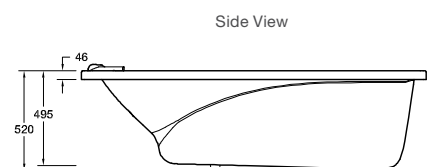

Regatta Drop-In Baths

1675mm

Features

- Chrome rail
- Rail fixing kit
- Available in two sizes
- Bath pillow in charcoal included

1675mm L 1675 x W 760 x D 520

Internal Measurements

Seating Width:	460mm
Base Length:	1145mm
Depth:	510mm
Capacity to Overflow	230L
Dry Weight	20kg

RRP: **$999** Code: 11301A-0

1800mm L 1800 x W 760 x D 520

Internal Measurements

Seating Width:	460mm
Base Length:	1280mm
Depth:	510mm
Capacity to Overflow	300L
Dry Weight	25kg

RRP: **$1169** Code: 11300A-0