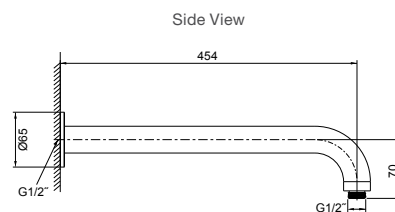

Statement Iconic Dual Shower Arm

Features

- Arched dual shower arm
- Compatible with two single-function rainheads or a single-function rainhead and a wand handshower with hose (sold separately)

Polished Chrome RRP: **$649**
Code: 26305T-CP
Matte Black RRP: **$799**
Code: 26305T-BL
Brushed Nickel RRP: **$799**
Code: 26305T-BN
Brushed Brass RRP: **$849**
Code: 26305T-2MB

Kohler Ceiling Mount Shower Arm

Features

- KOHLER Ceiling Mount Shower Arm complements Statement Rainheads

Polished Chrome RRP: **$129**
Code: 15399T-B-CP
Matte Black RRP: **$159**
Code: 15399T-B-BL
Brushed Nickel RRP: **$159**
Code: 15399T-B-BN
Brushed Brass RRP: **$179**
Code: 15399T-B-2MB

Kohler Wall Mount Shower Arm

Features

- KOHLER Wall Mount Shower Arm complements Statement Rainheads

Polished Chrome RRP: **$169**
Code: 15397T-B-CP
Matte Black RRP: **$239**
Code: 15397T-B-BL
Brushed Nickel RRP: **$239**
Code: 15397T-B-BN
Brushed Brass RRP: **$259**
Code: 15397T-B-2MB

Statement Wall Mount Handshower Holder

Features

- For use with a handshower and hose (sold separately)
- Handshower holder pivots to adjust spray angle and fits most handshowers

Polished Chrome RRP: **$119**
Code: 26309T-CP
Matte Black RRP: **$139**
Code: 26309T-BL
Brushed Nickel RRP: **$139**
Code: 26309T-BN
Brushed Brass RRP: **$149**
Code: 26309T-2MB