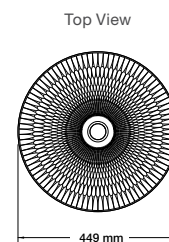

Derring Wading Pool Self Rimming Basin

Inspired by studio pottery, the Derring collection celebrates the inherent beauty and authenticity of handcrafted ceramics. Each sink is a one-of-a-kind creation, finished with unique artisanal glazes that produce fascinating surface effects. This vessel sink offers a recessed, low-profile installation that sits just above your counter.

Includes

- Bench top cutting template

RRP: $1819	Code: 17890-RL-RB2