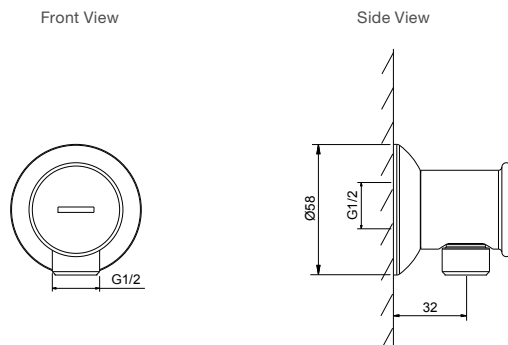

Kohler Connection Elbow – Round

Features

- Wall mount water supply elbow

| | |
|---------------------|-------------------|
| Polished Chrome | RRP: \$69 |
| Code: 26365T-ZZ-CP | |
| Matte Black | RRP: \$79 |
| Code: 26365T-BL | |
| Brushed Nickel | RRP: \$99 |
| Code: 26365T-ZZ-BN | |
| Brushed Brass | RRP: \$119 |
| Code: 26365T-ZZ-2MB | |