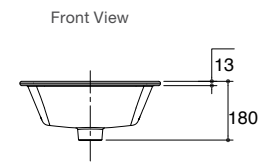

Brazn Square Under-Counter Basin

Features

- Ceramic
- 352mm square under-counter basin
- Under countertop installation
- KOHLER CleanCoat® for a lustrous, spotless look and carefree maintenance
- Overflow outlet

Includes

- Bench top cutting template
- Bench fixing clamps
- Bench fixing anchors and screws

RRP: **$649** Code: 21056A-0

PICTURED: Brazn Rectangular Under Counter Lavatory Basin