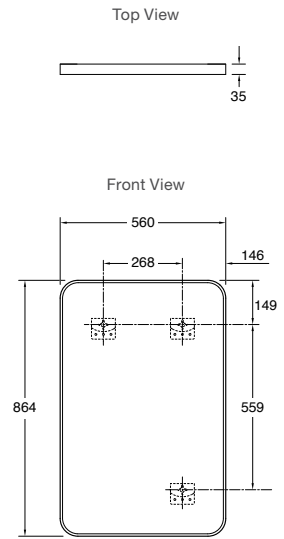

BATHROOM FURNITURE

KOHLER Essential Decorative Mirror – Soft Rectangle

Features

- Available in four finishes
- Clean and timeless design allows for use in any interior space
- Mounts vertically or horizontally depending on the look you want to create
- KOHLER logo delicately etched on lower mirror face

- Frame maintains a durable, long-lasting finish

Rectangle Mirror – Brushed Nickel

RRP: **$399** Code: 26052-BNL

Rectangle Mirror – Matte Black

RRP: **$399** Code: 26052-BLL

Rectangle Mirror – Moderne Brushed Gold

RRP: **$399** Code: 26052-BGL