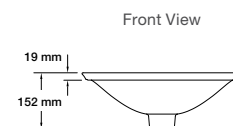

Ice

Translucent Dusk

Translucent Dew

Translucent Doe (pictured)

Note: Actual basin colours may vary from those depicted here.

Derring Wading Pool Self Rimming Basin

Inspired by studio pottery, the Derring collection celebrates the inherent beauty and authenticity of handcrafted ceramics. Each sink is a one-of-a-kind creation, finished with unique artisanal glazes that produce fascinating surface effects. This vessel sink offers a recessed, low-profile installation that sits just above your counter.