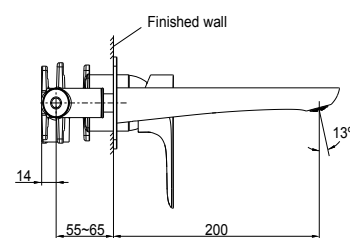

TAPWARE & ACCESSORIES

Aleo

State-of-the-art products inspired the Aleo tapware range – striking the perfect balance of minimalist design and intuitive function.

Aleo Basin Mixer

Features

- Ceramic disc cartridge
- Metal construction
- Suitable for mains pressure
- WELS Rating: 5 Star, 6 litres/min

RRP: **$439**
Code: 72275T-4ND-CP

Aleo Tall Basin Mixer

Features

- Ceramic disc cartridge
- Metal construction
- Suitable for mains pressure
- WELS Rating: 5 Star, 6 litres/min

RRP: **$569**
Code: 98868T-4ND-CP

Aleo Wall Mount Basin Mixer

Features

- Ceramic disc cartridge
- WELS Rating: 5 Star, 6 litres/min

RRP: **$539**
Code: 79018T-4ND-CP

Side View