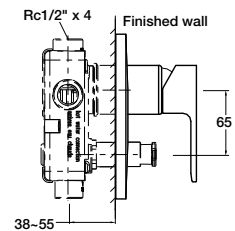

TAPWARE & ACCESSORIES

July

With its gentle, flowing lines, the July tapware and accessories collection evokes a clean, modern aesthetic creating a sense of serenity in your bathroom.

July Tall Basin Mixer

Features

- Ceramic disc cartridge
- Metal construction
- Suitable for mains pressure
- WELS Rating: 5 Star, 6 litres/min

RRP: **$459**
Code: 5241A-4ND-CP

July Bath and Shower Mixer with Diverter

Features

- 40mm ceramic disc cartridge
- Suitable for mains pressure

Includes

- In-wall valve with diverter
- Trim kit

RRP: **$519**
Code: 12738A-CP

Side View

July Wall Mount Basin Set

Features

- Ceramic disc cartridge
- Metal construction
- WELS Rating: 6 Star, 4.5 litres/min

RRP: **$679**
Code: 8124A-4ND-CP