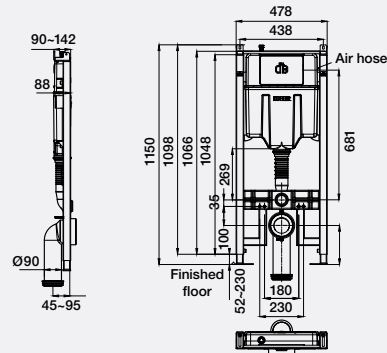

Wall Hung

Wall Faced

Mechanical Wall Hung 90mm standard height RRP: **\$679** Code: 4179A-NA

Mechanical Wall Faced 90mm Standard Height RRP: **\$519** Code: 10611A-NA

Pneumatic Wall Hung 90mm Standard Height RRP: **\$709** Code: 20010A-PNE-NA
(Indent only – lead time upon application.)