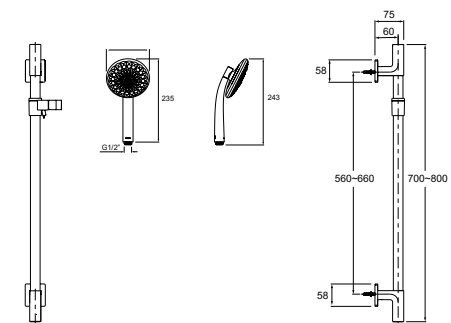

Includes

- 1.5m hose
- Slide rail and wall elbow

RRP: **\$719**

Code: 77361T-E-CP

Front Views

Side Views

Renew Slide Showers

Features