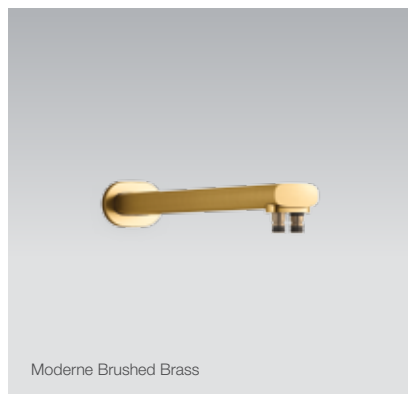

SHOWERING TAPWARE

Statement Dual Function Ceiling Mount Rainhead Arm – 127mm

Features

- Compatible with multi-function rainheads

| | |
|------------------|-------------------|
| Polished Chrome | RRP: \$289 |
| Code: 26325T-CP | |
| Matte Black | RRP: \$319 |
| Code: 26325T-BL | |
| Brushed Nickel | RRP: \$319 |
| Code: 26325T-BN | |
| Brushed Brass | RRP: \$329 |
| Code: 26325T-2MB | |

Statement Dual Function Ceiling Mount Rainhead Arm – 254mm

Features

- Compatible with multi-function rainheads

| | |
|------------------|-------------------|
| Polished Chrome | RRP: \$369 |
| Code: 26326T-CP | |
| Matte Black | RRP: \$399 |
| Code: 26326T-BL | |
| Brushed Nickel | RRP: \$399 |
| Code: 26326T-BN | |
| Brushed Brass | RRP: \$419 |
| Code: 26326T-2MB | |

Statement Dual Function Wall Mount Rainhead Arm – 355mm

Features

- Compatible with multi-function rainheads

| | |
|------------------|-------------------|
| Polished Chrome | RRP: \$459 |
| Code: 26323T-CP | |
| Matte Black | RRP: \$529 |
| Code: 26323T-BL | |
| Brushed Nickel | RRP: \$529 |
| Code: 26323T-BN | |
| Brushed Brass | RRP: \$559 |
| Code: 26323T-2MB | |

Statement Dual Function Wall Mount Rainhead Arm – 482mm

Features

- Compatible with multi-function rainheads

| | |
|------------------|-------------------|
| Polished Chrome | RRP: \$519 |
| Code: 26324T-CP | |
| Matte Black | RRP: \$589 |
| Code: 26324T-BL | |
| Brushed Nickel | RRP: \$589 |
| Code: 26324T-BN | |
| Brushed Brass | RRP: \$619 |
| Code: 26324T-2MB | |