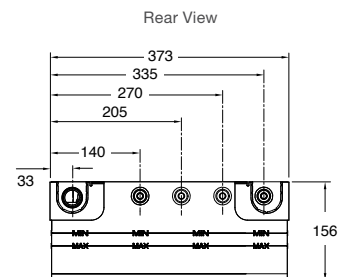

RRP: **\$1000** Code: 26342X-NA

SHOWERING TAPWARE

Anthem Recessed Mechanical Thermostatic Control – 5OT

Features

- Trim plate includes temperature control knob with pop-out water volume control buttons
- Requires five-port thermostatic valve with integral volume control (sold separately).