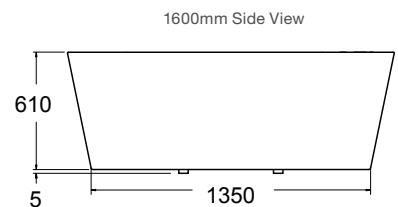

Evok 2.0 Seamless Oval Freestanding Bath

Features

- Available in three sizes
- Seamless, smooth gloss finish, Slimline acrylic freestanding bath
- Extra slim 25mm rim
- Ergonomically designed
- 40mm chrome pop-up waste and overflow

1500mm L 1500 x W 750 x D 610

Internal Measurements

Seating Width:	564mm
Base Length:	927mm
Depth:	410mm
Capacity to Overflow:	228L
Dry Weight:	42kg

Freestanding Bath – White
RRP: **$3499** Code: 25167A-0

1600mm L 1600 x W 750 x D 610

Internal Measurements

Seating Width:	564mm
Base Length:	1027mm
Depth:	410mm
Capacity to Overflow:	256L
Dry Weight:	49kg

Freestanding Bath – White
RRP: **$3499** Code: 25166A-0

1700mm L 1700 x W 750 x D 610

Internal Measurements

Seating Width:	564mm
Base Length:	1127mm
Depth:	410mm
Capacity to Overflow:	284L
Dry Weight:	53kg

Freestanding Bath – White
RRP: **$3799** Code: 25165A-0

PICTURED: Evok 2.0 Seamless Oval Freestanding Bath