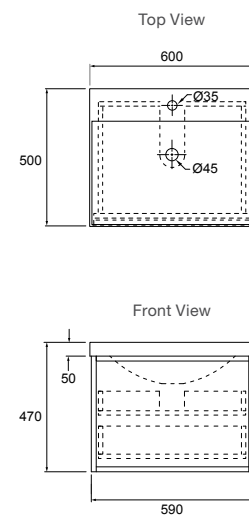

Toobi II 600mm Vanity with Top Utility Drawer

Features

- Available in three finishes
- Soft closing and smooth sliding drawers with Hafele premium runners
- Cabinet material: veneered hardwood plywood
- Highly water resistant for product durability

Includes

- Toobi 600mm vanity top
- Integrated overflow and overflow kit
- Toobi II cabinet with top utility drawer

600mm Dual Drawer Vanity – Slate

RRP: **$2139** Code: 25805A-NA

600mm Dual Drawer Vanity – Midnight

RRP: **$2139** Code: 25806A-NA

600mm Dual Drawer Vanity – Sand Dune

RRP: **$2139** Code: 25807A-NA

Note: 10 working days from order placed until delivery.