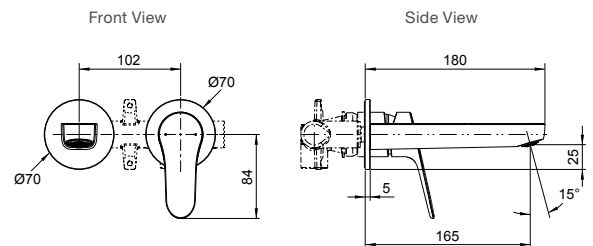

TAPWARE & ACCESSORIES

Accliv

A contemporary, timeless design with slight tapers and surface transitions to create refinement and a dynamic expression. Soft Elliptical curvatures will age gracefully and stay current for years. Available in two finishes: Brushed Nickel and Polished Chrome.

Polished
Chrome (CP)

Brushed Nickel
(BN)

Accliv Basin Mixer

Features

- Solid Brass Construction
- Durable Ceramic Valves tested for up to 1,000,000 cycles
- WELS Rating: 5 Star, 5 litres/min

Polished Chrome RRP: **$289**

Code: 33059T-4ND-CP

Brushed Nickel RRP: **$319**

Code: 33059T-4ND-BN

Accliv Tall Basin Mixer

Features

- Solid Brass Construction
- Durable Ceramic Valves tested for up to 1,000,000 cycles
- WELS Rating: 5 Star, 5 litres/min

Polished Chrome RRP: **$359**

Code: 33063T-4ND-CP

Brushed Nickel RRP: **$429**

Code: 33063T-4ND-BN

Accliv Wall Mount Basin Set

Features

- Solid Brass Construction
- Durable Ceramic Valves tested for up to 1,000,000 cycles
- WELS Rating: 5 Star, 5 litres/min

Polished Chrome RRP: **$499**

Code: 33066T-4ND-CP

Brushed Nickel RRP: **$609**

Code: 33066T-4ND-BN