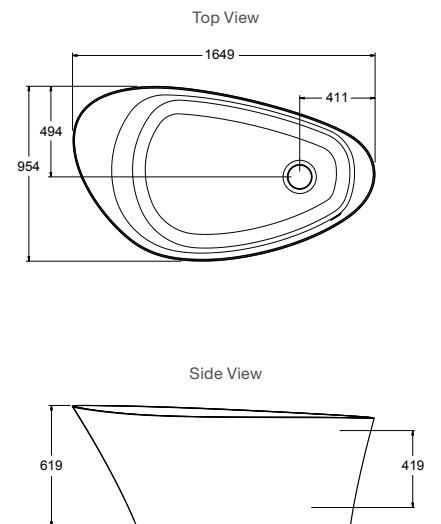

Veil Lithocast Gloss Freestanding Bath

Features

- 400mm soaking bath
- Sloped lumbar support

L 1676 x W 954 x D 619

Internal Measurements

Seating Width:	730mm
Base Length:	1130mm
Depth:	419mm
Capacity to Overflow	312L
Dry Weight	108kg

RRP: **$8999** Code: 8331A-0