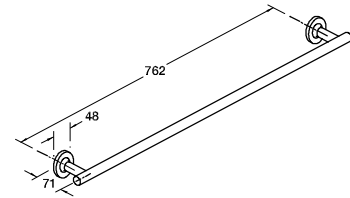

Isometric Views