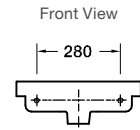

Reach Wall-Hung Handwash Basin

Waste not included

Features

- Ceramic
- 400mm left hand wall-mount basin
- Overflow outlet

Includes

- Chrome overflow cover
- Wall fixing bolts and anchors

RRP: **$479** Code: 4948CK-00