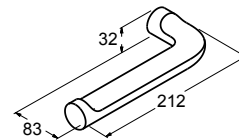

RRP: **\$129**
Code: 9315T-CP

Isometric View

July/Viteo Towel Ring 212mm

RRP: **\$99**
Code: 45401T-CP

Isometric View

July/Viteo Robe Hook

RRP: **\$69**
Code: 45394T-CP

Isometric View