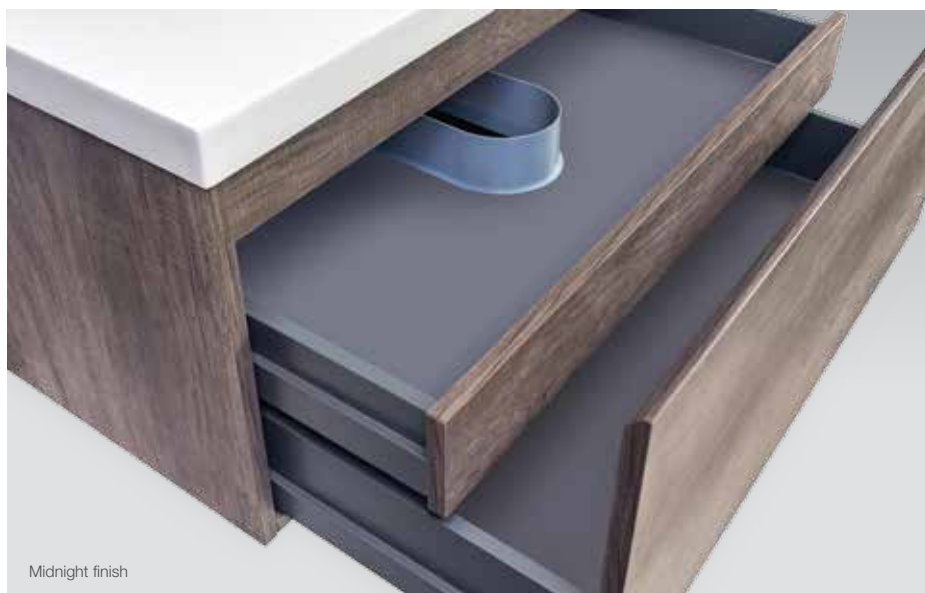

Toobi II 900mm Vanity with Top Utility Drawer

Features

- Available in three finishes
- Soft closing and smooth sliding drawers with Hafele premium runners
- Cabinet material: veneered hardwood plywood
- Highly water resistant for product durability

Includes

- Toobi 914mm vanity top
- Integrated overflow and overflow kit
- Toobi II cabinet with top utility drawer

- 900mm Dual Drawer Vanity – Slate
  RRP: **$2479** Code: 25811A-M-NA
- 900mm Dual Drawer Vanity – Midnight
  RRP: **$2479** Code: 25812A-M-NA
- 900mm Dual Drawer Vanity – Sand Dune
  RRP: **$2479** Code: 25813A-M-NA

Note: 10 working days from order placed until delivery.