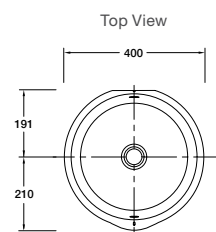

Verticyl Round Under-Counter Basin

Features

- Ceramic
- 400mm under-counter basin
- Under countertop installation
- Overflow outlet

Includes

- Bench top cutting template
- Bench fixing clamps
- Bench fixing anchors and screws

RRP: **$379** Code: 2883-0