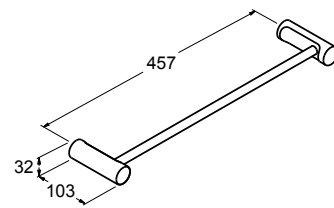

RRP: **\$749**
Code: 8126A-4-CP

July/Viteo Towel Bar 457mm

RRP: **\$139**
Code: 9314T-CP

Isometric View

Available while stocks last

July/Viteo Towel Bar 610mm

RRP: **\$159**
Code: 45396T-CP

Isometric View