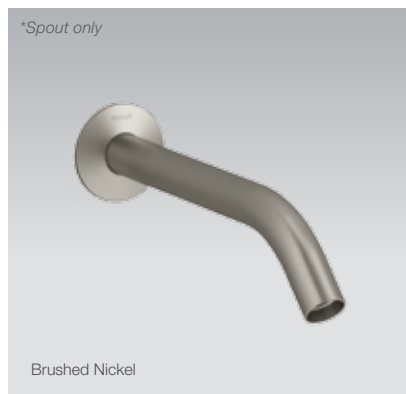

Components Wall Mount Tube Basin Spout

Features

- Premium metal construction
- A range of interchangeable Components handles available
- WELS Rating: 5 Star, 6 litres/min

Polished Chrome RRP: **$329**
Code: 23890T-ND-CP
Brushed Nickel RRP: **$439**
Code: 23890T-ND-BN
Brushed Brass RRP: **$439**
Code: 23890T-ND-2MB
Matte Black RRP: **$439**
Code: 23890T-ND-BL