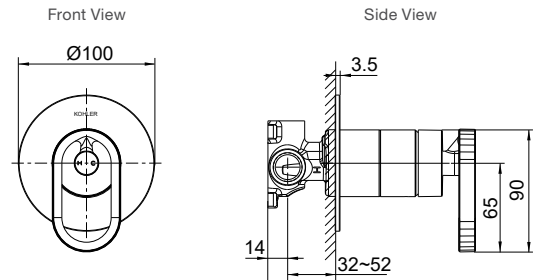

*Note: Valve must be purchased in addition to mixer.

Components Shower or Bath Mixer (Industrial)

Polished Chrome

Features

- Premium metal construction

Polished Chrome RRP: **\$359**
Code: 21398T-9-CP
Brushed Nickel RRP: **\$459**
Code: 21398T-9-BN
Brushed Brass RRP: **\$459**
Code: 21398T-9-2MB
Matte Black RRP: **\$459**
Code: 21398T-9-BL
Add Valve* – Valve RRP: **\$249**
Code: 78981T-DR-NA