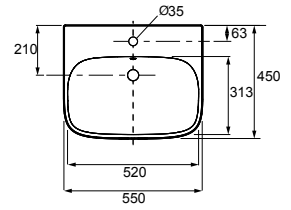

ModernLife Wall-Hung Basin

Top View

Features

- Ceramic
- 550mm wall-mount basin
- Overflow outlet
- KOHLER CleanCoat® for a lustrous, spotless look and carefree maintenance

Includes

- Chrome overflow cover
- Wall fixing bolts and anchors

One Taphole	RRP: $789	Code: 77767K-1-0
No Taphole	RRP: $789	Code: 77767K-0
Three Tapholes	RRP: $789	Code: 77767K-8-0
Optional Towel Bar	RRP: $109	Code: 24987T-CP