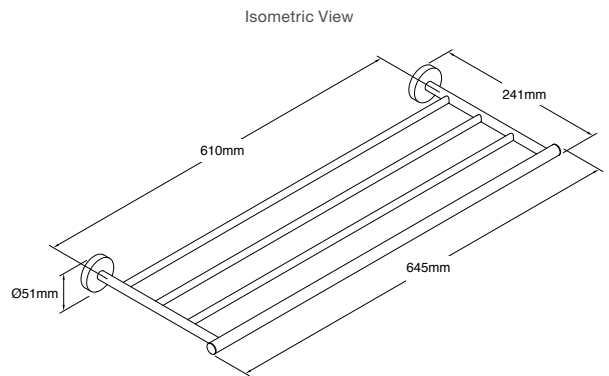

TAPWARE & ACCESSORIES

Elate Towel Bar 610mm

- Polished Chrome RRP: **$149**
  Code: 27287-CP
- Brushed Nickel RRP: **$189**
  Code: 27287-BN
- Brushed Brass RRP: **$189**
  Code: 27287-2MB
- Matte Black RRP: **$189**
  Code: 27287-BL

Elate Hotelier

- Polished Chrome RRP: **$289**
  Code: 27294-CP
- Brushed Nickel RRP: **$379**
  Code: 27294-BN
- Brushed Brass RRP: **$379**
  Code: 27294-2MB
- Matte Black RRP: **$379**
  Code: 27294-BL

Elate Robe Hook

- Polished Chrome RRP: **$59**
  Code: 27290-CP
- Brushed Nickel RRP: **$79**
  Code: 27290-BN
- Brushed Brass RRP: **$79**
  Code: 27290-2MB
- Matte Black RRP: **$79**
  Code: 27290-BL

Elate Vertical Toilet Roll Holder

- Polished Chrome RRP: **$109**
  Code: 27293-CP
- Brushed Nickel RRP: **$149**
  Code: 27293-BN
- Brushed Brass RRP: **$149**
  Code: 27293-2MB
- Matte Black RRP: **$149**
  Code: 27293-BL

PICTURED: Elate Towel Bar 762mm