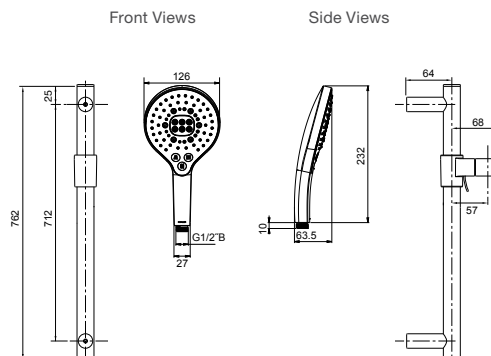

HydroRail

Easy access to new shower technology.

Not often is a new, high tech bathroom appliance specifically designed to save the homeowner money while at the same time delivering the very best in water saving showering technology. KOHLER has done just that with its HydroRail shower columns.

A luxurious home-spa showering experience, KOHLER's HydroRail is designed to replace a wall-mounted fixed-head shower. It can be installed in an existing shower space without the expense or inconvenience of having to go 'behind the wall' and change current plumbing.

HydroRail Slide Shower

Features

- Top inlet for retrofit with previous fixed showerhead installations
- 110mm multifunction handshower
- Suitable for mains pressure
- WELS Rating: 3 Star, 7.5 litres/min

Includes

- 1.5m hose
- Slide rail

RRP: **$629**
Code: 78558A-CP

Awaken Matte Black Slide Rail with Awaken Handshower

Features

- Multifunction handshower
- Suitable for mains pressure
- WELS Rating: 3 Star, 9 litres/min

Includes

- 1.5m hose
- Slide rail and wall elbow

RRP: **$569**
Code: 27449A-BL

Rain Duet Matte Black Slide Rail with Rain Duet Handshower

Features

- Catalyst air induction technology
- Easy touch multifunction shower
- WELS Rating: 3 Star, 9 litres/min

Includes

- 1.5m hose
- Slide rail and wall elbow

RRP: **$629**
Code: 27448A-BL