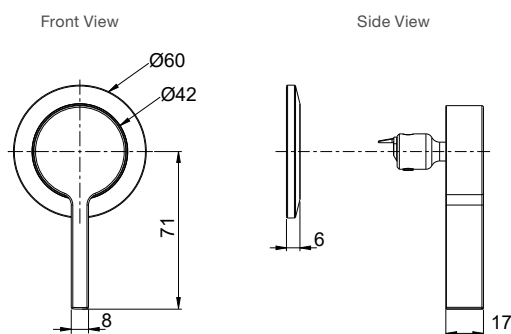

Mixer – Brushed Brass

RRP: **\$149** Code: 77980T-4-2MB

Add Valve* – Brushed Brass

RRP: **\$449** Code: 28138T-DR-2MB

Mixer – Matte Black

RRP: **\$149** Code: 77980T-ZZ-BL

Add Valve* – Matte Black

RRP: **\$449** Code: 28138T-DR-BL