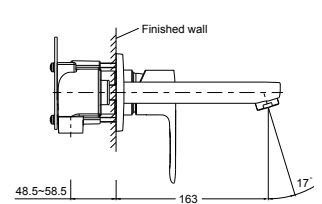

TAPWARE & ACCESSORIES

July

With its gentle, flowing lines, the July tapware and accessories collection evokes a clean, modern aesthetic creating a sense of serenity in your bathroom.

July Tall Basin Mixer

Features

- Ceramic disc cartridge
- Metal construction
- Suitable for mains pressure
- WELS Rating: 5 Star, 6 litres/min

RRP: **$459**
Code: 5241A-4ND-CP

July Bath and Shower Mixer with Diverter

Features

- 40mm ceramic disc cartridge
- Suitable for mains pressure

Includes

- In-wall valve with diverter
- Trim kit

RRP: **$519**
Code: 12738A-CP

July Wall Mount Basin Set

Features

- Ceramic disc cartridge
- Metal construction
- WELS Rating: 6 Star, 4.5 litres/min

RRP: **$679**
Code: 8124A-4ND-CP

Side View