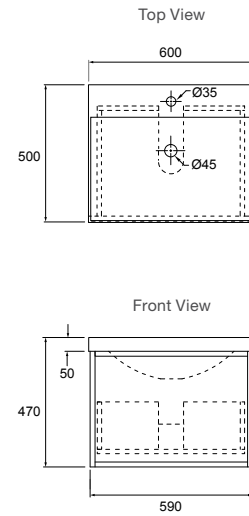

Round Mirror – Brushed Nickel

RRP: **\$399** Code: 26050-BNL

Round Mirror – Matte Black

RRP: **\$399** Code: 26050-BLL

Round Mirror – Moderne Brushed Gold

RRP: **\$399** Code: 26050-BGL

BATHROOM FURNITURE

Toobi II 600mm Vanity with Single Drawer