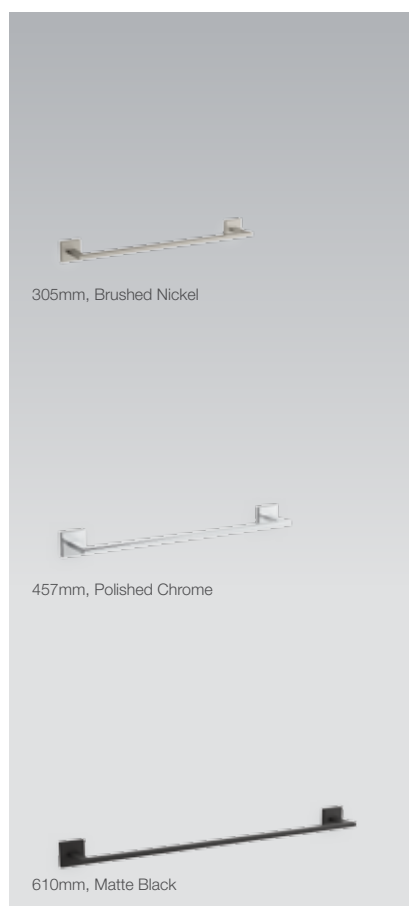

Isometric View

**July/Viteo** Double Tumbler Holder

RRP: **\$109**
Code: 72900T-CP

Isometric View

Available while stocks last

Square

Contemporary, square-looking range of accessories to compliment your chosen KOHLER tapware. Available in four finishes: Polished Chrome, Moderne Brushed Brass, Brushed Nickel and Matte Black.

Square Towel Bars

Features

- Sizes available: 305mm, 457mm, 610mm
- Premium metal construction for durability and reliability
- KOHLER finishes resist corrosion and tarnishing

305mm bar, Polished Chrome

RRP: **\$139** Code: 23286-CP