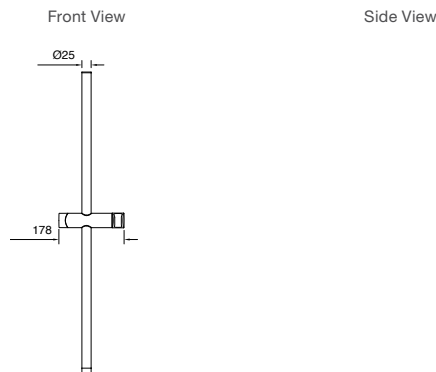

PICTURED: Statement Handshower – Round