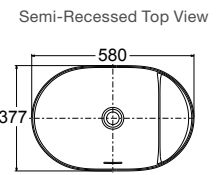

Chalice Sleek Oval Vessels with Storage Deck

Features

- Ceramic
- 580mm semi-recessed countertop basin
- 7mm slim rim

Includes

- Bench top cutting template

Sleek Oval Vessel with Storage Deck

RRP: **$649** Code: 31703T-0

Sleek Oval Vessel, Semi-Recessed with Storage Deck

RRP: **$699** Code: 31704T-0

Semi-Recessed Front Cross-Section View

Chalice Sleek Oval Vessels

Features

- Ceramic
- 580mm semi-recessed countertop basin
- 7mm slim rim

Includes

- Bench top cutting template

Sleek Oval Vessel

RRP: **$649** Code: 31701T-0

Sleek Oval Vessel, Semi-Recessed

RRP: **$699** Code: 31702T-0

Semi-Recessed Front Cross-Section View

PICTURED: Chalice Sleek Oval Vessel – with Tap Deck