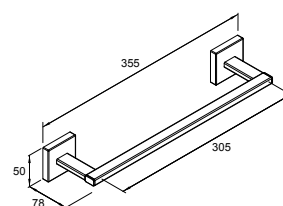

610mm bar, Matte Black

RRP: **\$199** Code: 23285-BL

610mm bar, Brushed Nickel

RRP: **\$199** Code: 23285-BN

610mm bar, Moderne Brushed Brass

RRP: **\$229** Code: 23285-2MB

Isometric Views

Square Towel Arm