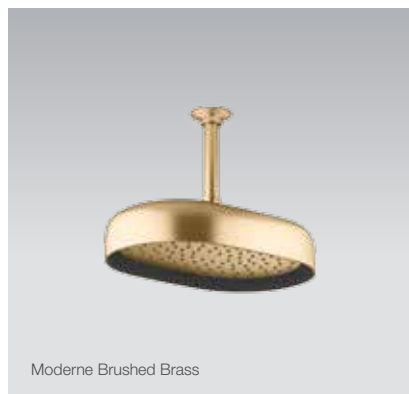

Polished Chrome RRP: **\$499**

Code: 26291T-E2-CP

Matte Black RRP: **\$799**

Code: 26291T-E2-BL

Brushed Nickel RRP: **\$799**

Code: 26291T-E2-BN

Brushed Brass RRP: **\$899**

Code: 26291T-E2-2MB

Statement Rainhead – Oblong

Features

- Single-function Rainhead with Katalyst Spray technology
- Suitable for mains pressure
- WELS Rating: 4 Star, 7 litres/min

Polished Chrome RRP: **\$599**

Code: 26293T-E2-CP

Matte Black RRP: **\$799**

Code: 26293T-E2-BL

Brushed Nickel RRP: **\$799**

Code: 26293T-E2-BN

Brushed Brass RRP: **\$899**

Code: 26293T-E2-2MB

Statement Dual Function Rainhead – Deep Massage

Features