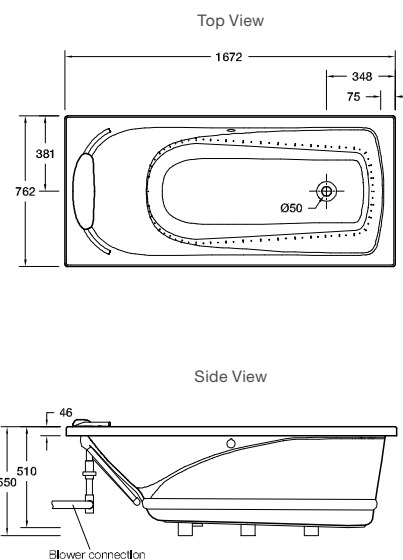

Speciality Bathing

By controlling the movement and texture of water, KOHLER has mastered the creation of luxurious waterborne experiences.

What could be more luxuriant than feeling your cares float gently away, or the pure enjoyment of an invigorating spa bath?

Offering a comprehensive, whole-body experience, our BubbleMassage technology delivers a blissful experience with thousands of bubbles that thoroughly support and massage the body.

Regatta Drop-In BubbleMassage Bath

Features

- 40mm chrome pop-up waste and overflow
- Chrome rail and fixing kit
- Detached heated air blower – air switch operation
- 1.5m flexible hose for blower connection
- Bath pillow in charcoal included

1675mm L 1672 x W 762 x D 550

Internal Measurements

Seating Width:	460mm
Base Length:	1145mm
Depth:	510mm
Capacity to Overflow	230L
Dry Weight	40kg

RRP: **$2529** Code: 11303A-GAB-0