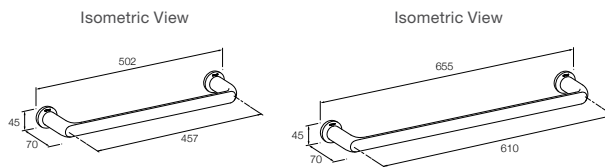

457mm Polished Chrome

RRP: **$219** Code: 97494T-CP

457mm Titanium

RRP: **$269** Code: 97494T-TT

610mm Polished Chrome

RRP: **$249** Code: 97495T-CP

610mm Titanium

RRP: **$329** Code: 97495T-TT