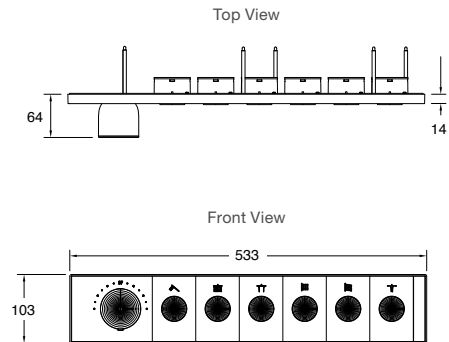

SHOWERING TAPWARE

Anthem Recessed Mechanical Thermostatic Control – 5OT

Features

- Trim plate includes temperature control knob with pop-out water volume control buttons
- Requires five-port thermostatic valve with integral volume control (sold separately).

Polished Chrome RRP: **$549**
Code: 26349T-9-CP
Matte Black RRP: **$719**
Code: 26349T-9-BL
Brushed Nickel RRP: **$719**
Code: 26349T-9-BN
Brushed Brass RRP: **$809**
Code: 26349T-9-2MB

Anthem Recessed Mechanical Thermostatic Valve – 5OT

Features

- High-flow mechanically controlled thermostatic mixing valve
- Adjustable comfort setting
- Up to 45 L/min Flow rate
- Requires five-outlet thermostatic valve control panel trim with recessed push button (sold separately)

RRP: **$1100** Code: 26343X-NA

Anthem Recessed Mechanical Thermostatic Control – 6OT

Features

- Trim plate includes temperature control knob with pop-out water volume control buttons
- Requires six-port thermostatic valve with integral volume control (sold separately).

Polished Chrome RRP: **$629**
Code: 26350T-9-CP
Matte Black RRP: **$829**
Code: 26350T-9-BL
Brushed Nickel RRP: **$829**
Code: 26350T-9-BN
Brushed Brass RRP: **$929**
Code: 26350T-9-2MB

Anthem Recessed Mechanical Thermostatic Valve – 6OT

Features

- High-flow mechanically controlled thermostatic mixing valve
- Adjustable comfort setting
- Up to 49 L/min Flow rate
- Requires six-outlet thermostatic valve control panel trim with recessed push button (sold separately)

RRP: **$1200** Code: 26344X-NA