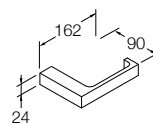

Covered toilet tissue holder

RRP: **$169**

Code: 37351T-CP

Isometric View