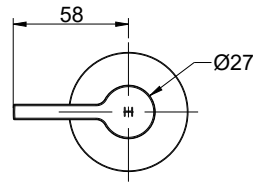

Brushed Nickel RRP: **\$269**
Code: 77981T-4-BN

Brushed Brass RRP: **\$269**
Code: 77981T-4-2MB

Matte Black RRP: **\$269**
Code: 77981T-ZZ-BL

Add Valve* - Valve RRP: **\$339**
Code: 28139T-DR-NA

Front View