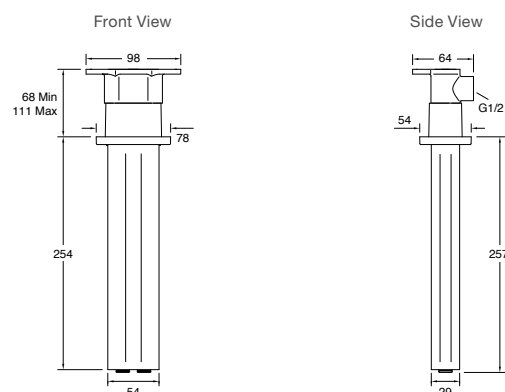

SHOWERING TAPWARE

Statement Dual Function Ceiling Mount Rainhead Arm – 127mm

Features

- Compatible with multi-function rainheads

Polished Chrome	RRP: $289
Code: 26325T-CP	
Matte Black	RRP: $319
Code: 26325T-BL	
Brushed Nickel	RRP: $319
Code: 26325T-BN	
Brushed Brass	RRP: $329
Code: 26325T-2MB	

Statement Dual Function Ceiling Mount Rainhead Arm – 254mm

Features

- Compatible with multi-function rainheads

Polished Chrome	RRP: $369
Code: 26326T-CP	
Matte Black	RRP: $399
Code: 26326T-BL	
Brushed Nickel	RRP: $399
Code: 26326T-BN	
Brushed Brass	RRP: $419
Code: 26326T-2MB	

Statement Dual Function Wall Mount Rainhead Arm – 355mm

Features

- Compatible with multi-function rainheads

Polished Chrome	RRP: $459
Code: 26323T-CP	
Matte Black	RRP: $529
Code: 26323T-BL	
Brushed Nickel	RRP: $529
Code: 26323T-BN	
Brushed Brass	RRP: $559
Code: 26323T-2MB	

Statement Dual Function Wall Mount Rainhead Arm – 482mm

Features

- Compatible with multi-function rainheads

Polished Chrome	RRP: $519
Code: 26324T-CP	
Matte Black	RRP: $589
Code: 26324T-BL	
Brushed Nickel	RRP: $589
Code: 26324T-BN	
Brushed Brass	RRP: $619
Code: 26324T-2MB