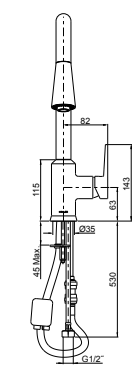

Finishes

Front View