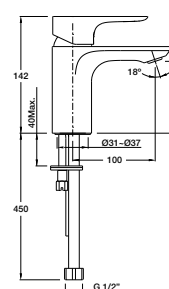

Features

- Ceramic disc cartridge
- Metal construction
- Suitable for mains pressure
- WELS Rating: 5 Star, 6 litres/min

RRP: **$439**
Code: 72275T-4ND-CP

Side View