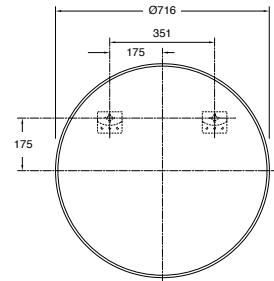

RRP: **\$399** Code: 26051-BGL

KOHLER Essential Decorative Mirror – Round

Matte Black finish

COMING SOON

Top View

Front View

Features

- Available in four finishes
- Clean and timeless design allows for use in any interior space
- KOHLER logo delicately etched on lower mirror face
- Frame maintains a durable, long-lasting finish