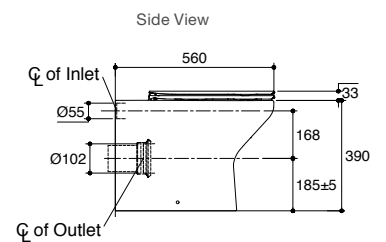

Features

- Rimless pan
- WELS 4 star, dual flush 4.5/3L
- Vitreous china
- Quiet Close™, Vertical Quick Release toilet seat

Slim seat RRP: **$679** Code: 78463A-0

Elite seat RRP: **$789** Code: 21295A-0

Note: Pan and seat only. Refer to pages 44-45 for available tank and flush plate options.

In Wall Views – Low Height