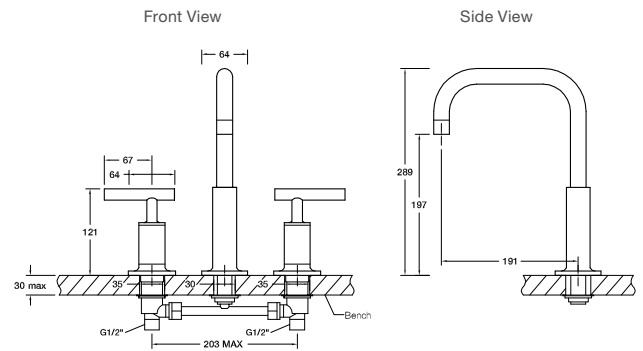

Purist Bath or Shower Mixer

Features

- 40mm ceramic disc cartridge
- Suitable for mains pressure

Includes

- Trim kit, In-wall valve

| | |
|------------------|--------------------|
| Polished Chrome | RRP: \$859 |
| Code: 77927A-CP | |
| Rose Gold | RRP: \$1029 |
| Code: 77927A-RGD | |
| Brushed Nickel | RRP: \$1029 |
| Code: 77927A-BN | |
| Brushed Bronze | RRP: \$1029 |
| Code: 77927A-BV | |