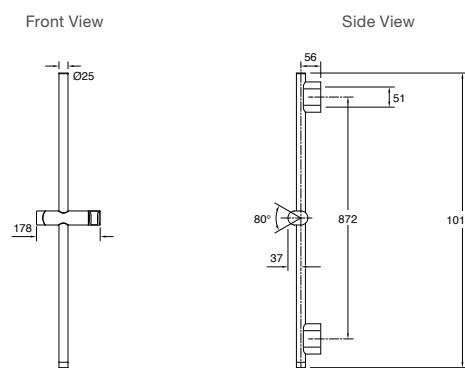

Kohler Connection Elbow – Round

Features

- Wall mount water supply elbow

| | |
|---------------------|-------------------|
| Polished Chrome | RRP: \$69 |
| Code: 26365T-ZZ-CP | |
| Matte Black | RRP: \$79 |
| Code: 26365T-BL | |
| Brushed Nickel | RRP: \$99 |
| Code: 26365T-ZZ-BN | |
| Brushed Brass | RRP: \$119 |
| Code: 26365T-ZZ-2MB | |