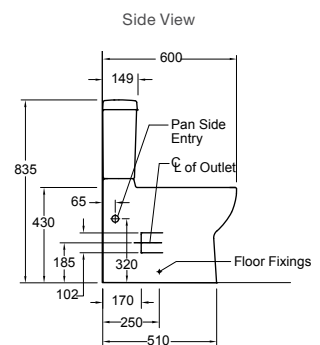

TOILETS

BACK TO WALL

Reach II Back to Wall Toilet Suite

Features

- Rimless pan
- WELS 4 star, dual flush 4.5/3L
- Quiet Close™, quick release toilet seat
- Top left rear entry or right/left pan side entry
- S-trap set out: 90mm – 170mm (with vario pan connector and 20mm pan collar 12503A-NA – supplied); Optional: 170mm-230mm (with long adjustable vario pan connector, 77837A-NA – not supplied)
- P-trap set out: 185mm

Wrapover seat RRP: **$949** Code: 21016A-0
Slim seat RRP: **$949** Code: 21001A-0

Reach Compact Back to Wall Toilet Suite

Features

- Rimless pan
- 60mm projection for small spaces
- WELS 4 star, dual flush 4.5/3L
- Quiet Close™, quick release toilet seat
- Top left rear inlet (standard)
- Rear or side entry inlets also available
- S-trap set out: 90mm – 160mm; Optional: 160mm-230mm (with long adjustable vario pan connector and 20mm pan collar, 77837A-NA – not supplied)
- P-trap set out: 185mm

Top left rear inlet RRP: **$769** Code: 5233A-0
Rear or side entry RRP: **$769** Code: 77303A-0