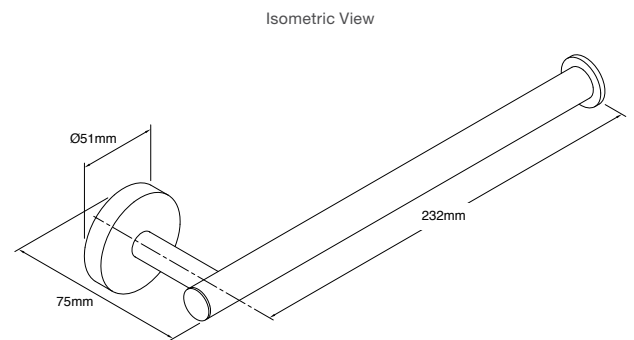

- Polished Chrome RRP: **$79**
  Code: 27291-CP
- Brushed Nickel RRP: **$99**
  Code: 27291-BN
- Brushed Brass RRP: **$99**
  Code: 27291-2MB
- Matte Black RRP: **$99**
  Code: 27291-BL