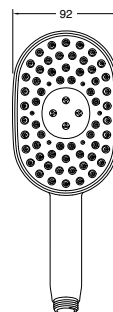

Features

- Three spray experiences: Full Coverage, Deep Massage, Cloud
- Catalyst Spray technology
- Suitable for mains pressure
- WELS Rating: 4 Star, 7 litres/min

Polished Chrome RRP: **$109**
Code: 26284T-G-CP

Matte Black RRP: **$149**
Code: 26284T-G-BL

Brushed Nickel RRP: **$149**
Code: 26284T-G-BN

Brushed Brass RRP: **$189**
Code: 26284T-G-2MB

Front View