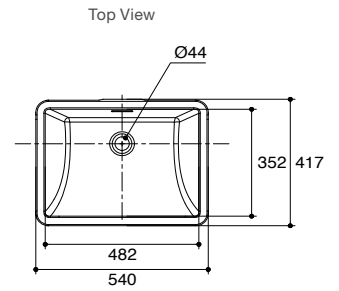

BASINS

UNDER-COUNTER

Brazn Rectangular Under-Counter Basin

Features

- Ceramic
- 482mm rectangular under-counter basin
- Under countertop installation
- KOHLER CleanCoat® for a lustrous, spotless look and carefree maintenance
- Overflow outlet

Includes

- Bench top cutting template
- Bench fixing clamps
- Bench fixing anchors and screws

RRP: **$699** Code: 21058A-0