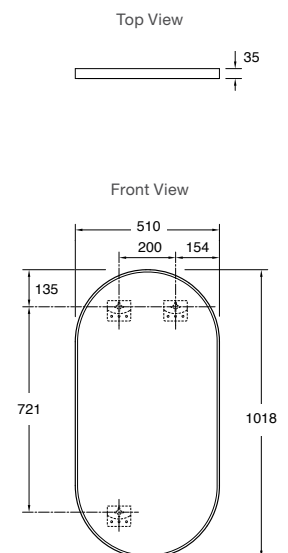

KOHLER Essential Decorative Mirror – Capsule

Features

- Available in four finishes
- Clean and timeless design allows for use in any interior space
- Mounts vertically or horizontally depending on the look you want to create
- KOHLER logo delicately etched on lower mirror face

- Frame maintains a durable, long-lasting finish

Capsule Mirror – Brushed Nickel

RRP: **$399** Code: 26051-BNL

Capsule Mirror – Matte Black

RRP: **$399** Code: 26051-BLL

Capsule Mirror – Moderne Brushed Gold

RRP: **$399** Code: 26051-BGL