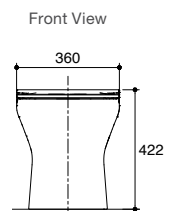

Features

- Rimless pan
- WELS 4 star, dual flush 4.5/3L
- Vitreous china
- Quiet Close™, Vertical Quick Release toilet seat

Slim seat RRP: **$679** Code: 78463A-0

Elite seat RRP: **$789** Code: 21295A-0

Note: Pan and seat only. Refer to pages 44-45 for available tank and flush plate options.

In Wall Views – Low Height