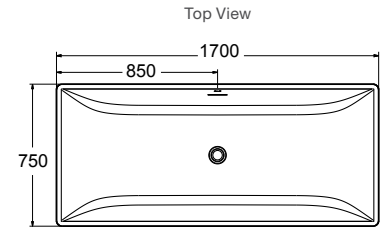

Evok 2.0 Seamless Rectangular Freestanding Bath

Freestanding Bath – White
RRP: **$3799** Code: 25164A-0

Features

- Seamless, smooth gloss finish, Slimline acrylic freestanding bath
- Extra slim 25mm rim
- Ergonomically designed
- 40mm chrome pop-up waste and overflow

L 1675 x W 762 x D 610

Internal Measurements

Seating Width:	432mm
Base Length:	835mm
Depth:	410mm
Capacity to Overflow	235L
Dry Weight	53kg

PICTURED: Veil Lithocast Gloss Freestanding Bath