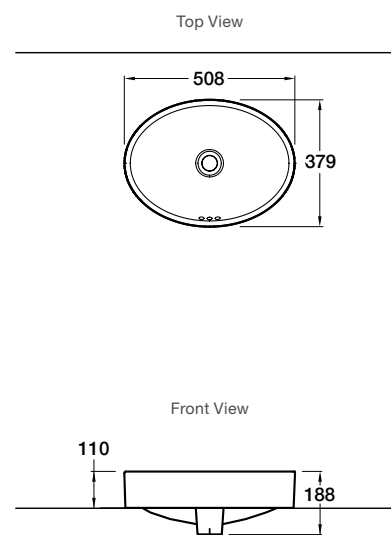

Chalice Oval Vessel Basin

Features

- Ceramic
- 508mm countertop basin
- Bench top installation
- Overflow outlet

Includes

1. Bench top cutting template
2. RRP: **$499** Code: 99183T-0

PICTURED: ModernLife Vessel Basin with Taphole