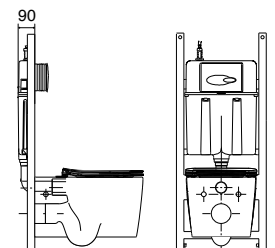

In Wall Views – Slim