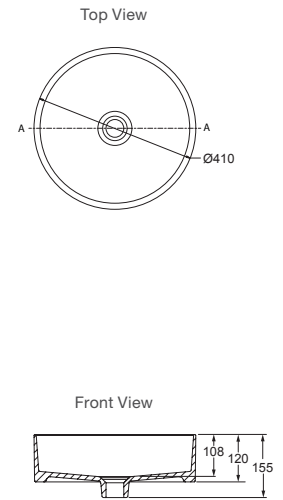

Mica Slim Rim Round Vessel Basin

PICTURED: Petaline Vessel Basin

Features

- Supramic technology provides a thinner yet stronger ceramic
- 410mm countertop vessel basin
- 6mm slim rim
- Highly durable even with a thinner profile
- KOHLER CleanCoat® for a lustrous, spotless look and carefree maintenance

Includes

- Bench top cutting template

White Basin	RRP: $849	Code: 90012T-0
Black Basin	RRP: $949	Code: 90012T-HB1