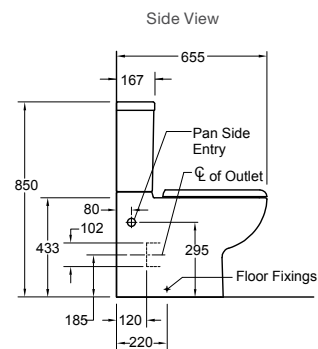

TOILETS

BACK TO WALL

Kohler Dual Back to Wall Toilet Suite

Features

- Box rim
- WELS 4 star, dual flush 4.5/3L
- Top left rear entry or right/left pan side entry
- Quiet Close™, VQR (vertical quick release) toilet seat
- S-trap set out: 90mm-140mm with vario pan connector and 20mm pan collar – supplied; Optional: 160mm-230mm (with long adjustable vario pan connector, 77837A-NA – not supplied)
- P-trap set out: 185mm
- Box rim

Top left rear inlet RRP: **$819** Code: 4346A-0

Rear or side entry RRP: **$819** Code: 77304A-0

ModernLife Back to Wall Toilet Suite

Features

- First truly rimless back to wall toilet
- WELS 4 star, dual flush 4.5/3L
- Quiet Close™ toilet seat
- Optional Elite seat (including night light and fragrance pack)
- Top left rear inlet
- S-trap set out: 90mm-110mm (with vario pan connector and 20mm offset pan collar – supplied); Optional: 180mm-280mm (with long adjustable vario pan connector, 77837A-NA – not supplied)
- P-trap set out: 185mm

Slim seat RRP: **$999** Code: 78469A-0

Elite seat RRP: **$1119** Code: 77766A-0