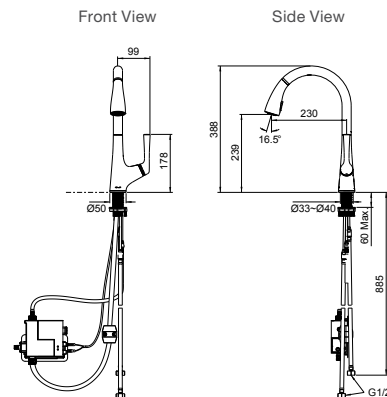

Code: 29817A-CP

Vibrant Stainless RRP: **\$1029**

Code: 29817A-VS

Finishes

Malleco™

A truly state-of-the-art touchless kitchen mixer.

The Malleco touchless kitchen mixer frees your hands so you can speed through cooking and cleanup tasks while enjoying a cleaner, more hygienic kitchen environment.