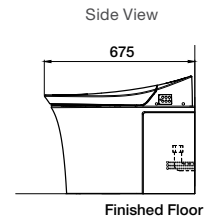

Veil Wall Faced Intelligent Toilet