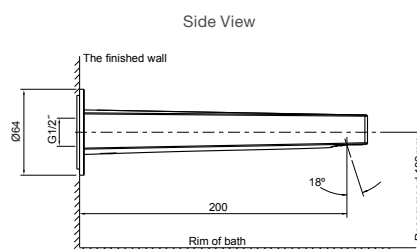

*Note: Mixer must be purchased in addition to spout.