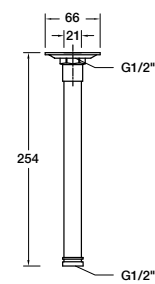

Features

- Arm Length: 254mm

RRP: **$139**

Code: 16347A-CP

Side View