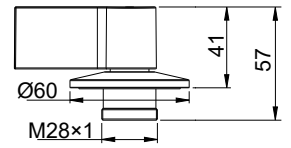

Components Wall Mount Lever Handles

Features

- Premium metal construction
- A range of interchangeable Components spouts available

Polished Chrome RRP: **$209**
Code: 77981T-4-CP

Brushed Nickel RRP: **$269**
Code: 77981T-4-BN

Brushed Brass RRP: **$269**
Code: 77981T-4-2MB

Matte Black RRP: **$269**
Code: 77981T-ZZ-BL

Add Valve* - Valve RRP: **$339**
Code: 28139T-DR-NA

Side View

*Note: Valve must be purchased in addition to handles.