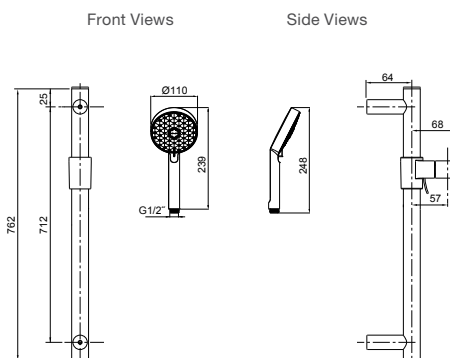

Includes

- 1.5m hose
- Slide rail and wall elbow

RRP: **\$569**
Code: 27449A-BL

Rain Duet Matte Black Slide Rail with Rain Duet Handshower

Features

- Catalyst air induction technology
- Easy touch multifunction shower
- WELS Rating: 3 Star, 9 litres/min