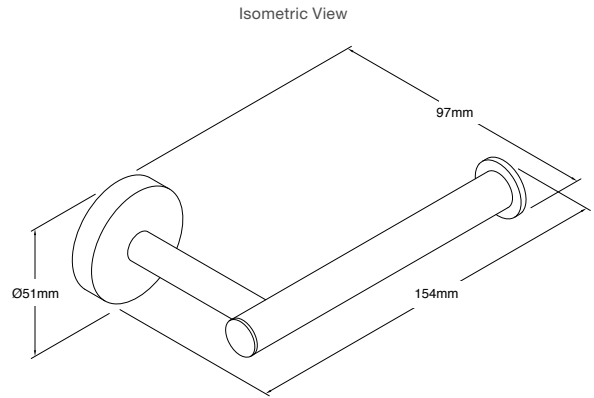

Elate Toilet Tissue Holder

- Polished Chrome RRP: **$99**
  Code: 27292-CP
- Brushed Nickel RRP: **$139**
  Code: 27292-BN
- Brushed Brass RRP: **$139**
  Code: 27292-2MB
- Matte Black RRP: **$139**
  Code: 27292-BL

Elate Double Toilet Tissue Holder

- Polished Chrome RRP: **$149**
  Code: 27289-CP
- Brushed Nickel RRP: **$189**
  Code: 27289-BN
- Brushed Brass RRP: **$189**
  Code: 27289-2MB
- Matte Black RRP: **$189**
  Code: 27289-BL