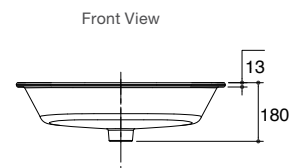

Brazn Pill Under-Counter Basin