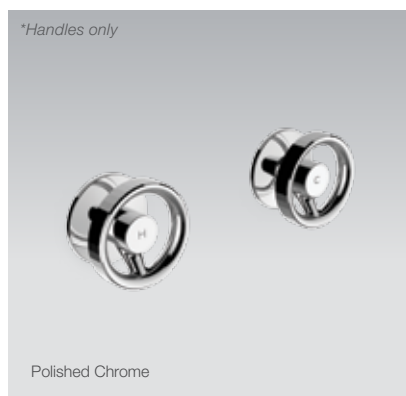

Components Wall Mount Industrial Handles

Features

- Premium metal construction
- A range of interchangeable Components spouts available

Polished Chrome RRP: **$209**
Code: 77981T-9-CP
Brushed Nickel RRP: **$269**
Code: 77981T-9-BN
Brushed Brass RRP: **$269**
Code: 77981T-9-2MB
Matte Black RRP: **$269**
Code: 77981T-ZX-BL
Add Valve* – Valve RRP: **$339**
Code: 28139T-DR-NA