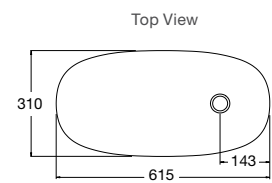

Petaline Vessel Basin

Features

- Cast iron
- 615mm countertop vessel basin
- Bench top installation

Includes

- Bench top cutting template
- Fixing kit

RRP: **$1609** Code: 1044T-7