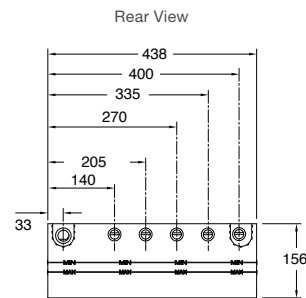

SHOWERING TAPWARE

Anthem Recessed Mechanical Thermostatic Control – 5OT

Features

- Trim plate includes temperature control knob with pop-out water volume control buttons
- Requires five-port thermostatic valve with integral volume control (sold separately).

Polished Chrome RRP: **$549**
Code: 26349T-9-CP
Matte Black RRP: **$719**
Code: 26349T-9-BL
Brushed Nickel RRP: **$719**
Code: 26349T-9-BN
Brushed Brass RRP: **$809**
Code: 26349T-9-2MB

Anthem Recessed Mechanical Thermostatic Valve – 5OT

Features

- High-flow mechanically controlled thermostatic mixing valve
- Adjustable comfort setting
- Up to 45 L/min Flow rate
- Requires five-outlet thermostatic valve control panel trim with recessed push button (sold separately)

RRP: **$1100** Code: 26343X-NA

Anthem Recessed Mechanical Thermostatic Control – 6OT

Features

- Trim plate includes temperature control knob with pop-out water volume control buttons
- Requires six-port thermostatic valve with integral volume control (sold separately).

Polished Chrome RRP: **$629**
Code: 26350T-9-CP
Matte Black RRP: **$829**
Code: 26350T-9-BL
Brushed Nickel RRP: **$829**
Code: 26350T-9-BN
Brushed Brass RRP: **$929**
Code: 26350T-9-2MB

Anthem Recessed Mechanical Thermostatic Valve – 6OT

Features

- High-flow mechanically controlled thermostatic mixing valve
- Adjustable comfort setting
- Up to 49 L/min Flow rate
- Requires six-outlet thermostatic valve control panel trim with recessed push button (sold separately)

RRP: **$1200** Code: 26344X-NA