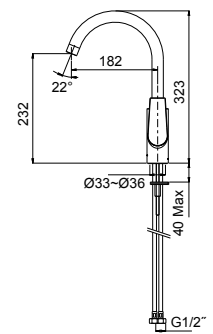

KITCHEN TAPWARE

Taut Kitchen Mixer

Features

- Ceramic disc cartridge for durability
- Suitable for mains pressure
- WELS Rating: 5 Star, 6 litres/min

Polished Chrome RRP: **$399**

Code: 74053T-4E-CP

Matte Black RRP: **$609**

Code: 74053T-4E-BL

Finishes

Side View

Taut Pull Down Spray Kitchen Mixer

Features

- Two-function spray head with spray and aerated flow function
- Ball joint on spray head
- 360 degree swivel gooseneck spout
- Suitable for mains pressure
- WELS Rating: 5 Star, 6 litres/min

Polished Chrome RRP: **$619**

Code: 21367T-4E-CP

Matte Black RRP: **$749**

Code: 21367T-4E-BL

Finishes

Simplice Pull Down Kitchen Mixer

Features

- Three-function pull-down sprayhead with touch control
- DockNetik® magnetic docking
- MasterClean™ sprayface and intense cleaning Sweep® spray
- Suitable for mains pressure
- WELS Rating: 5 Star, 6 litres/min

Polished Chrome RRP: **$669**

Code: 596T-4E-CP

Vibrant Stainless RRP: **$769**

Code: 596T-4E-VS

Matte Black RRP: **$769**

Code: 596T-4E-BL

Finishes

Purist Kitchen Mixer

Features

- Swivel spout
- Suitable for mains pressure
- WELS Rating: 5 Star, 6 litres/min

Polished Chrome RRP: **$839**

Code: 14597A-4-CP

Rose Gold RRP: **$939**

Code: 14597A-4-RGD

Brushed Nickel RRP: **$939**

Code: 14597A-4-BN

Brushed Bronze RRP: **$939**

Code: 14597A-4-BV

Finishes