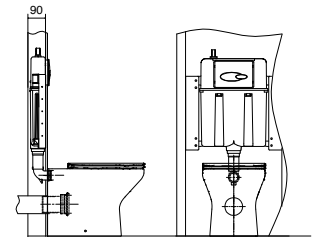

In Wall Views – Low Height

In Wall Views – Slim

ModernLife Wall Faced Toilet Pan & Seat

Features

- Rimless pan
- WELS 4 star, dual flush 4.5/3L
- Vitreous china
- Quiet Close™, Vertical Quick Release toilet seat