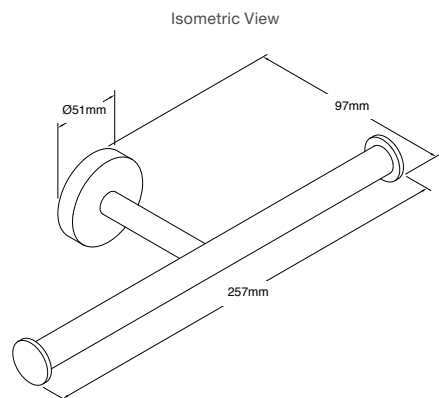

Elate Toilet Tissue Holder

- Polished Chrome RRP: **$99**
  Code: 27292-CP
- Brushed Nickel RRP: **$139**
  Code: 27292-BN
- Brushed Brass RRP: **$139**
  Code: 27292-2MB
- Matte Black RRP: **$139**
  Code: 27292-BL

Elate Double Toilet Tissue Holder

- Polished Chrome RRP: **$149**
  Code: 27289-CP
- Brushed Nickel RRP: **$189**
  Code: 27289-BN
- Brushed Brass RRP: **$189**
  Code: 27289-2MB
- Matte Black RRP: **$189**
  Code: 27289-BL