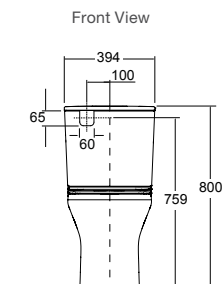

TOILETS

BACK TO WALL

Kohler Dual Back to Wall Toilet Suite

Features

- Box rim
- WELS 4 star, dual flush 4.5/3L
- Top left rear entry or right/left pan side entry
- Quiet Close™, VQR (vertical quick release) toilet seat
- S-trap set out: 90mm-140mm with vario pan connector and 20mm pan collar – supplied; Optional: 160mm-230mm (with long adjustable vario pan connector, 77837A-NA – not supplied)
- P-trap set out: 185mm
- Box rim

Top left rear inlet RRP: **$819** Code: 4346A-0

Rear or side entry RRP: **$819** Code: 77304A-0

ModernLife Back to Wall Toilet Suite

Features

- First truly rimless back to wall toilet
- WELS 4 star, dual flush 4.5/3L
- Quiet Close™ toilet seat
- Optional Elite seat (including night light and fragrance pack)
- Top left rear inlet
- S-trap set out: 90mm-110mm (with vario pan connector and 20mm offset pan collar – supplied); Optional: 180mm-280mm (with long adjustable vario pan connector, 77837A-NA – not supplied)
- P-trap set out: 185mm

Slim seat RRP: **$999** Code: 78469A-0

Elite seat RRP: **$1119** Code: 77766A-0