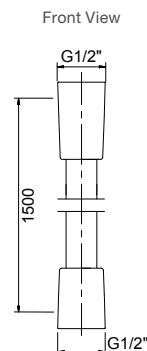

Statement Slidebar – 800mm

Features

- Adjustable slidebar supports a handshower at the desired height for customised showering

Polished Chrome	RRP: $229
Code: 26312T-CP	
Matte Black	RRP: $309
Code: 26312T-BL	
Brushed Nickel	RRP: $309
Code: 26312T-BN	
Brushed Brass	RRP: $359
Code: 26312T-2MB	

PICTURED: Statement Handshower – Round

Statement Slidebar – 1000mm

Features

- Adjustable slidebar supports a handshower at the desired height for customised showering

Polished Chrome	RRP: $249
Code: 26313T-CP	
Matte Black	RRP: $339
Code: 26313T-BL	
Brushed Nickel	RRP: $339
Code: 26313T-BN	
Brushed Brass	RRP: $399
Code: 26313T-2MB	

Kohler Connection Elbow – Round

Features

- Wall mount water supply elbow

Polished Chrome	RRP: $69
Code: 26365T-ZZ-CP	
Matte Black	RRP: $79
Code: 26365T-BL	
Brushed Nickel	RRP: $99
Code: 26365T-ZZ-BN	
Brushed Brass	RRP: $119
Code: 26365T-ZZ-2MB	

Kohler Shower Hose

Features

- 1.5m hose length
- Smooth and anti-kink helps reach target areas and easy to clean

Polished Chrome	RRP: $59
Code: 11628T-CP	
Matte Black	RRP: $79
Code: 11628T-BL	
Brushed Nickel	RRP: $79
Code: 11628T-BN	
Brushed Brass	RRP: $89
Code: 11628T-2MB