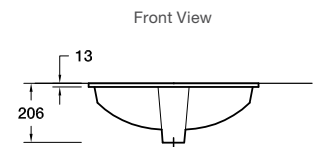

Ladena Under-Counter Basin

Features

- Ceramic
- 590mm under-counter basin
- Under countertop installation
- Overflow outlet

Includes

- Bench top cutting template
- Bench fixing clamps
- Bench fixing anchors and screws

590mm RRP: **$449** Code: 2215X-0
686mm RRP: **$599** Code: 76509K-0