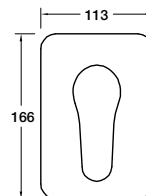

Includes

- In-wall valve with diverter
- Trim kit

RRP: **$519**
Code: 12738A-CP

Front View