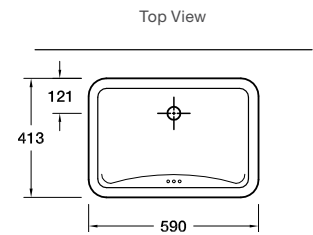

Ladena Under-Counter Basin

Features

- Ceramic
- 590mm under-counter basin
- Under countertop installation
- Overflow outlet

Includes

- Bench top cutting template
- Bench fixing clamps
- Bench fixing anchors and screws

590mm RRP: **$449** Code: 2215X-0
686mm RRP: **$599** Code: 76509K-0