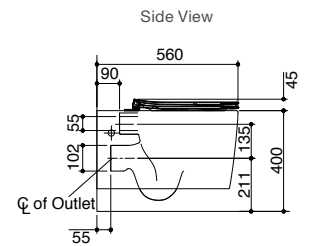

Wrapover seat RRP: **\$779**

Code: 22638A-0

Slim seat RRP: **\$779**

Code: 22638A-SLS-0

Elite seat RRP: **\$889**

Code: 22638A-ELS-0

Note: Pan and seat only. Refer to pages 44-45 for available tank and flush plate options.