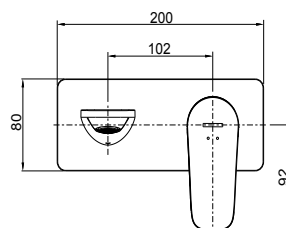

Features

- Ceramic disc cartridge
- WELS Rating: 5 Star, 6 litres/min

RRP: **$539**
Code: 79018T-4ND-CP

Front View