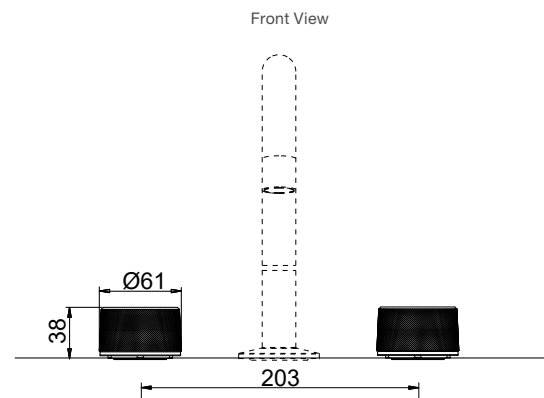

TAPWARE & ACCESSORIES

Components Hob Mount Lever Handles

Features

- Premium metal construction
- A range of interchangeable Components spouts available
- Valves included

Polished Chrome RRP: **$459**
Code: 77990T-4DR-CP
Brushed Nickel RRP: **$589**
Code: 77990T-4DR-BN
Brushed Brass RRP: **$589**
Code: 77990T-4DR-2MB
Matte Black RRP: **$589**
Code: 77990T-4DR-BL

Components Hob Mount Oyl Handles

Features

- Premium metal construction
- A range of interchangeable Components spouts available
- Valves included

Polished Chrome RRP: **$459**
Code: 77990T-8DR-CP
Brushed Nickel RRP: **$589**
Code: 77990T-8DR-BN
Brushed Brass RRP: **$589**
Code: 77990T-8DR-2MB
Matte Black RRP: **$589**
Code: 77990T-8DR-BL

Components Hob Mount Industrial Handles

- Premium metal construction
- A range of interchangeable Components spouts available
- Valves included

Polished Chrome RRP: **$459**
Code: 77990T-9DR-CP
Brushed Nickel RRP: **$589**
Code: 77990T-9DR-BN
Brushed Brass RRP: **$589**
Code: 77990T-9DR-2MB
Matte Black RRP: **$589**
Code: 77990T-9DR-BL

Components Hob Mount Rocker Handle

Features

- Premium metal construction
- A range of interchangeable Components spouts available
- Valves included

Polished Chrome RRP: **$379**
Code: 77963T-8ADR-CP
Brushed Nickel RRP: **$489**
Code: 77963T-8ADR-BN
Matte Black RRP: **$489**
Code: 77963T-8ADR-BL

PICTURED: Components Hob Rocker Handles