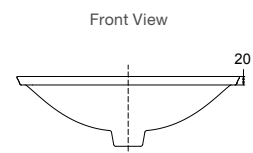

Carillon Rectangular Wading Pool Basin

Features

- Ceramic
- 533mm self-rimming vessel
- Semi-recessed countertop vessel
- Overflow hole not designed to have a cover

Kohler White Basin

RRP: **$599** Code: 96117T-0

Honed Black Basin

RRP: **$699** Code: 96117T-HB1

Glittering Snow White

RRP: **$699** Code: 96117T-G81