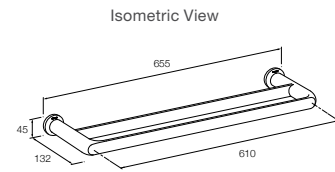

TAPWARE & ACCESSORIES

Avid Bath or Shower Mixer

Features

- 40mm ceramic disc cartridge
- Suitable for mains pressure

Includes

- Trim kit
- In-wall valve

Polished Chrome RRP: **$789**

Code: 77921A-CP

Titanium RRP: **$1009**

Code: 77921A-TT

Avid Floor Standing Bath Filler

Features

- Integrated multifunction hand shower with diverter
- Adjustable directional aerator
- Suitable for mains pressure
- WELS Rating: 3 Star, 9 litres/min

Polished Chrome RRP: **$3229**

Code: 21359A-CP

Titanium RRP: **$4089**

Code: 21359A-TT

Avid Towel Bars

457mm Polished Chrome

RRP: **$219** Code: 97494T-CP

457mm Titanium

RRP: **$269** Code: 97494T-TT

610mm Polished Chrome

RRP: **$249** Code: 97495T-CP

610mm Titanium

RRP: **$329** Code: 97495T-TT

Avid Double Towel Bar

Polished Chrome RRP: **$319**

Code: 97496T-CP

Titanium RRP: **$409**

Code: 97496T-TT