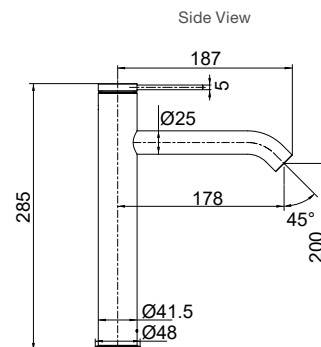

TAPWARE & ACCESSORIES

Components

Create your own signature look by combining a basin or bath spout with your style of handles. Available in four finishes: Polished Chrome, Moderne Brushed Brass, Brushed Nickel and Matte Black*.

*Matte Black finish not available until late 2022

Components Basin Mixer

Features

- Single pin handle allows for both volume and temperature control
- Temperature memory allows mixer to be turned on and off at the temperature set during prior usage
- WELS Rating: 5 Star, 6 litres/min

Polished Chrome	RRP: $589
Code: 77958T-4AND-CP	
Brushed Nickel	RRP: $769
Code: 77958T-4AND-BN	
Brushed Brass	RRP: $769
Code: 77958T-4AND-2MB	
Matte Black	RRP: $769
Code: 77958T-4AND-BL	

Components Tall Basin Mixer

Features

- Single pin handle allows for both volume and temperature control
- Temperature memory allows mixer to be turned on and off at the temperature set during prior usage
- WELS Rating: 5 Star, 6 litres/min

Polished Chrome	RRP: $629
Code: 77959T-4AND-CP	
Brushed Nickel	RRP: $799
Code: 77959T-4AND-BN	
Brushed Brass	RRP: $799
Code: 77959T-4AND-2MB	
Matte Black	RRP: $799
Code: 77959T-4AND-BL	

Components Super Tall Basin Mixer

Features

- Single pin handle allows for both volume and temperature control
- Temperature memory allows mixer to be turned on and off at the temperature set during prior usage
- WELS Rating: 5 Star, 6 litres/min

Polished Chrome	RRP: $679
Code: 77960T-4AND-CP	
Brushed Nickel	RRP: $859
Code: 77960T-4AND-BN	
Brushed Brass	RRP: $859
Code: 77960T-4AND-2MB	
Matte Black	RRP: $859
Code: 77960T-4AND-BL