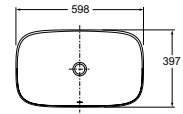

Without Tap Hole Top View