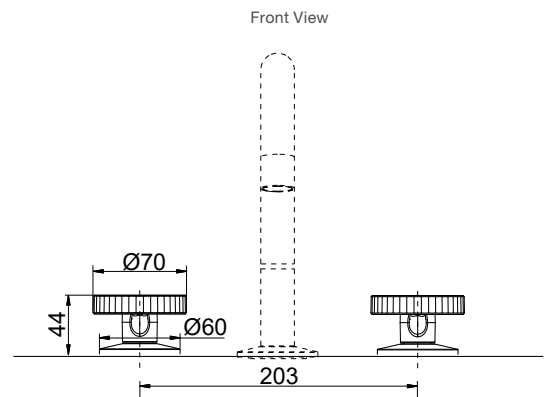

TAPWARE & ACCESSORIES

Components Hob Mount Lever Handles

Features

- Premium metal construction
- A range of interchangeable Components spouts available
- Valves included

Polished Chrome RRP: **$459**
Code: 77990T-4DR-CP
Brushed Nickel RRP: **$589**
Code: 77990T-4DR-BN
Brushed Brass RRP: **$589**
Code: 77990T-4DR-2MB
Matte Black RRP: **$589**
Code: 77990T-4DR-BL

Components Hob Mount Oyl Handles

Features

- Premium metal construction
- A range of interchangeable Components spouts available
- Valves included

Polished Chrome RRP: **$459**
Code: 77990T-8DR-CP
Brushed Nickel RRP: **$589**
Code: 77990T-8DR-BN
Brushed Brass RRP: **$589**
Code: 77990T-8DR-2MB
Matte Black RRP: **$589**
Code: 77990T-8DR-BL

Components Hob Mount Industrial Handles

- Premium metal construction
- A range of interchangeable Components spouts available
- Valves included

Polished Chrome RRP: **$459**
Code: 77990T-9DR-CP
Brushed Nickel RRP: **$589**
Code: 77990T-9DR-BN
Brushed Brass RRP: **$589**
Code: 77990T-9DR-2MB
Matte Black RRP: **$589**
Code: 77990T-9DR-BL

Components Hob Mount Rocker Handle

Features

- Premium metal construction
- A range of interchangeable Components spouts available
- Valves included

Polished Chrome RRP: **$379**
Code: 77963T-8ADR-CP
Brushed Nickel RRP: **$489**
Code: 77963T-8ADR-BN
Matte Black RRP: **$489**
Code: 77963T-8ADR-BL

PICTURED: Components Hob Rocker Handles