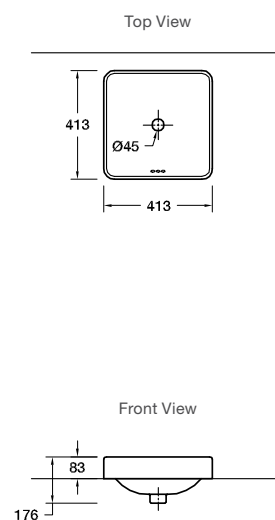

Features

- Ceramic
- 585mm rectangular countertop basin
- Bench top installation
- Overflow outlet

Includes

- Bench top cutting template
- Chrome overflow cover

RRP: **\$599** Code: 2660X-1-NSG

Forefront Square Countertop Basin – Cashmere