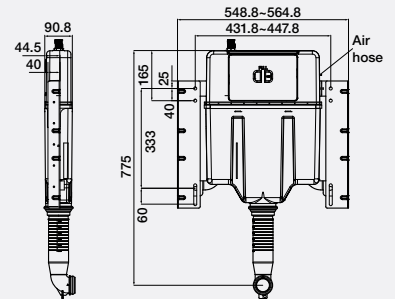

Wall Hung

Wall Faced

Mechanical Wall Hung 90mm standard height RRP: **\$679** Code: 4179A-NA

Mechanical Wall Faced 90mm Standard Height RRP: **\$519** Code: 10611A-NA

Pneumatic Wall Hung 90mm Standard Height RRP: **\$709** Code: 20010A-PNE-NA
(Indent only – lead time upon application.)