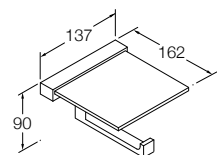

Isometric View