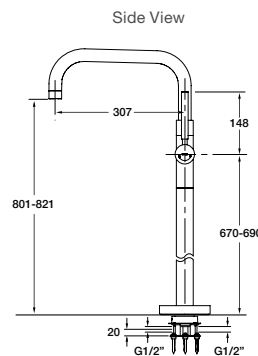

Purist Bath or Shower Mixer (Slim Trim)

Features

- 40mm ceramic disc cartridge
- Suitable for mains pressure

Includes

- Trim kit, In-wall valve

Polished Chrome RRP: **$699**

Code: 25552A-CP

Please note: No other finishes are available for this product.

Purist Bath and Shower Mixer with Diverter (Slim Trim)

Features

- 40mm ceramic disc cartridge
- Suitable for mains pressure

Includes

- Trim kit, In-wall valve with diverter

Polished Chrome RRP: **$919**

Code: 25553A-CP

Please note: No other finishes are available for this product.

Purist Floor Mount Bath Filler

Features

- Integrated multifunction hand shower with diverter
- Suitable for mains pressure
- WELS Rating: 3 Star, 9 litres/min

Polished Chrome RRP: **$2639**

Code: 78404A-CP

Rose Gold RRP: **$3709**

Code: 78404A-RGD

Brushed Nickel RRP: **$3709**

Code: 78404A-BN

Brushed Bronze RRP: **$3709**

Code: 78404A-BV

Purist Robe Hook

Polished Chrome RRP: **$159**

Code: 14443-CP

Rose Gold RRP: **$219**

Code: 14443-RGD

Brushed Nickel RRP: **$219**

Code: 14443-BN

Brushed Bronze RRP: **$219**

Code: 14443-BV

Isometric View