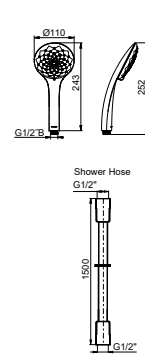

Front Views