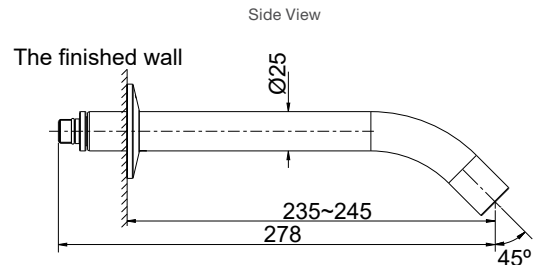

TAPWARE & ACCESSORIES

Components Wall Mount Oyl Handles

Features

- Premium metal construction
- A range of interchangeable Components spouts available

Polished Chrome RRP: **$209**
Code: 77981T-8-CP
Brushed Nickel RRP: **$269**
Code: 77981T-8-BN
Brushed Brass RRP: **$269**
Code: 77981T-8-2MB
Matte Black RRP: **$269**
Code: 77981T-ZY-BL
Add Valve* – Valve RRP: **$339**
Code: 28139T-DR-NA

*Note: Valve must be purchased in addition to handles.

Components Wall Mount Industrial Handles

Features

- Premium metal construction
- A range of interchangeable Components spouts available

Polished Chrome RRP: **$209**
Code: 77981T-9-CP
Brushed Nickel RRP: **$269**
Code: 77981T-9-BN
Brushed Brass RRP: **$269**
Code: 77981T-9-2MB
Matte Black RRP: **$269**
Code: 77981T-ZX-BL
Add Valve* – Valve RRP: **$339**
Code: 28139T-DR-NA

*Note: Valve must be purchased in addition to handles.

Components Wall Mount Tube Basin Spout

Features

- Premium metal construction
- A range of interchangeable Components handles available
- WELS Rating: 5 Star, 6 litres/min

Polished Chrome RRP: **$329**
Code: 23890T-ND-CP
Brushed Nickel RRP: **$439**
Code: 23890T-ND-BN
Brushed Brass RRP: **$439**
Code: 23890T-ND-2MB
Matte Black RRP: **$439**
Code: 23890T-ND-BL

Components Wall Mount Ribbon Basin Spout

Features

- Premium metal construction
- A range of interchangeable Components handles available
- WELS Rating: 5 Star, 6 litres/min

Polished Chrome RRP: **$329**
Code: 23888T-ND-CP
Brushed Nickel RRP: **$439**
Code: 23888T-ND-BN
Brushed Brass RRP: **$439**
Code: 23888T-ND-2MB
Matte Black RRP: **$439**
Code: 23888T-ND-BL