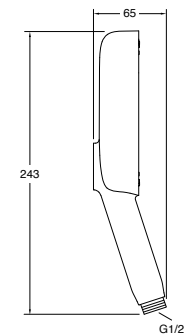

Matte Black RRP: **\$149**
Code: 26284T-G-BL

Brushed Nickel RRP: **\$149**
Code: 26284T-G-BN

Brushed Brass RRP: **\$189**
Code: 26284T-G-2MB

Front View

Side View

Statement Slidebar – 800mm

Features

- Adjustable slidebar supports a handshower at the desired height for customised showering