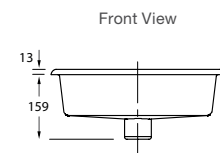

Empress Bouquet on Kathryn Under Counter Basin

Empress bouquet design on Kathryn, featuring the unique floral motif with gold and metallic detailing. Each basin showcases slightly different variations on the pattern, creating a one-of-a-kind piece.

Includes

- Bench top cutting template
- Bench fixing clamps
- Bench fixing bolts and anchors

RRP: **$3389** Code: 14275-SMC-0