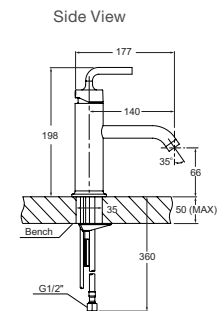

TAPWARE & ACCESSORIES

Purist

Purist tapware and accessories combine simple architectural forms with sensual design lines and careful detailing. Now available in four finishes: Rose Gold, Brushed Nickel, Brushed Bronze and Polished Chrome.

Purist Basin Mixer

Features

- Ceramic disc cartridge
- Suitable for mains pressure
- WELS Rating: 5 Star, 6 litres/min

Polished Chrome RRP: **$779**
Code: 14402A-4AND-CP
Rose Gold RRP: **$939**
Code: 14402A-4AND-RGD
Brushed Nickel RRP: **$939**
Code: 14402A-4AND-BN
Brushed Bronze RRP: **$939**
Code: 14402A-4AND-BV

Purist Tall Basin Mixer

Features

- Ceramic disc cartridge
- Suitable for mains pressure
- WELS Rating: 5 Star, 6 litres/min

Polished Chrome RRP: **$879**
Code: 14404A-4AND-CP
Rose Gold RRP: **$1289**
Code: 14404A-4AND-RGD
Brushed Nickel RRP: **$1289**
Code: 14404A-4AND-BN
Brushed Bronze RRP: **$1289**
Code: 14404A-4AND-BV

Purist Hob Mount Basin Set and Lever Handles

Features

- ¼ turn ceramic disc cartridges
- Suitable for mains pressure
- WELS Rating: 5 Star, 6 litres/min

Polished Chrome RRP: **$879**
Code: 14406A-B4-CP
Rose Gold RRP: **$1289**
Code: 14406A-B4-RGD
Brushed Nickel RRP: **$1289**
Code: 14406A-B4-BN
Brushed Bronze RRP: **$1289**
Code: 14406A-B4-BV

PICTURED: Purist Basin Mixer