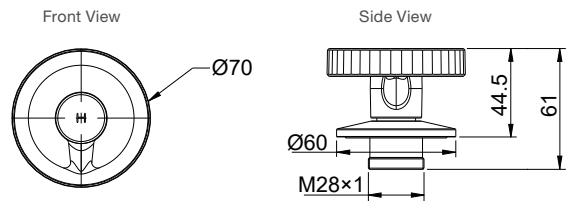

*Note: Valve must be purchased in addition to handles.

Components Wall Mount Industrial Handles

Features

- Premium metal construction
- A range of interchangeable Components spouts available

Polished Chrome RRP: **\$209**
Code: 77981T-9-CP
Brushed Nickel RRP: **\$269**
Code: 77981T-9-BN
Brushed Brass RRP: **\$269**
Code: 77981T-9-2MB
Matte Black RRP: **\$269**
Code: 77981T-ZX-BL
Add Valve* – Valve RRP: **\$339**
Code: 28139T-DR-NA