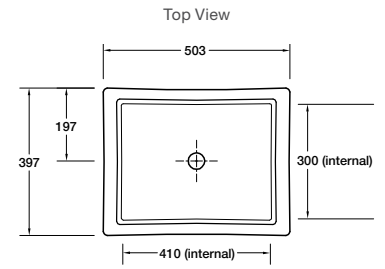

Verticyl Rectangular Under-Counter Basin

Features

- Ceramic
- 503mm under-counter basin
- Under countertop installation
- Overflow outlet

Includes

- Bench top cutting template
- Bench fixing clamps
- Bench fixing anchors and screws

RRP: **$439** Code: 2882-0