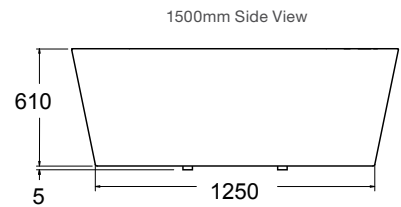

Evok 2.0 Seamless Oval Freestanding Bath

Features

- Available in three sizes
- Seamless, smooth gloss finish, Slimline acrylic freestanding bath
- Extra slim 25mm rim
- Ergonomically designed
- 40mm chrome pop-up waste and overflow

1500mm L 1500 x W 750 x D 610

Internal Measurements

Seating Width:	564mm
Base Length:	927mm
Depth:	410mm
Capacity to Overflow:	228L
Dry Weight:	42kg

Freestanding Bath – White
RRP: **$3499** Code: 25167A-0

1600mm L 1600 x W 750 x D 610

Internal Measurements

Seating Width:	564mm
Base Length:	1027mm
Depth:	410mm
Capacity to Overflow:	256L
Dry Weight:	49kg

Freestanding Bath – White
RRP: **$3499** Code: 25166A-0

1700mm L 1700 x W 750 x D 610

Internal Measurements

Seating Width:	564mm
Base Length:	1127mm
Depth:	410mm
Capacity to Overflow:	284L
Dry Weight:	53kg

Freestanding Bath – White
RRP: **$3799** Code: 25165A-0

PICTURED: Evok 2.0 Seamless Oval Freestanding Bath