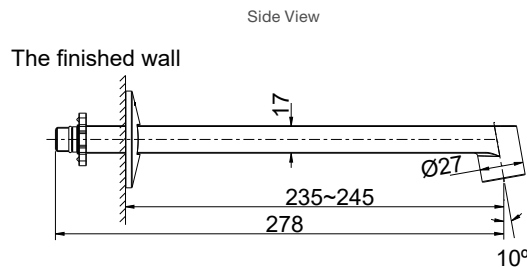

Brushed Nickel RRP: **\$479**

Code: 23889T-ND-BN

Brushed Brass RRP: **\$479**

Code: 23889T-ND-2MB

Matte Black RRP: **\$479**

Code: 23889T-ND-BL

Components Wall Mount Lever Mixer

Mixer – Polished Chrome