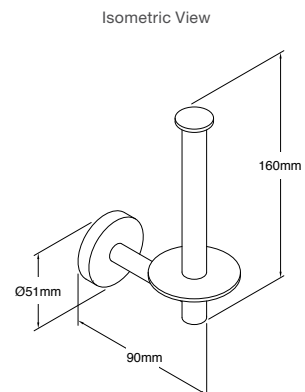

PICTURED: Elate Towel Bar 762mm