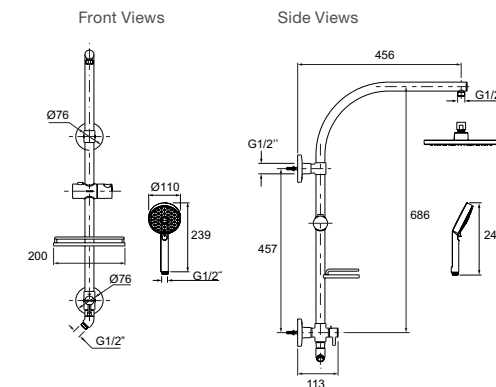

SHOWERING TAPWARE

HydroRail Rain Shower Square Column Standard

Features

- Top inlet for retrofit with previous fixed showerhead installations
- 200mm ABS showerhead with Katalyst Spray technology
- 110mm multifunction handshower
- Arched showerarm for increased rainhead clearance
- Suitable for mains pressure
- WELS Rating: 3 Star, 9 litres/min

RRP: **$1189**
Code: 78569A-CP

HydroRail Rain Shower Round Column Standard

Features

- Top inlet for retrofit with previous fixed showerhead installations
- 200mm ABS showerhead with Katalyst Spray technology
- 110mm multifunction handshower
- Arched showerarm for increased rainhead clearance
- Suitable for mains pressure
- WELS Rating: 3 Star, 9 litres/min

RRP: **$1189**
Code: 78566A-CP

HydroRail Rain Shower Square Column Premium

Features

- Top inlet for retrofit with previous fixed showerhead installations
- 200mm metal showerhead with Katalyst Spray technology
- 110mm multifunction handshower
- Arched showerarm for increased rainhead clearance
- Suitable for mains pressure
- WELS Rating: 3 Star, 7.5 litres/min

RRP: **$1609**
Code: 78564A-CP

HydroRail Rain Shower Round Column Premium

Features

- Top inlet for retrofit with previous fixed showerhead installations
- 200mm metal showerhead with Katalyst Spray technology
- 110mm multifunction handshower
- Arched showerarm for increased rainhead clearance
- Suitable for mains pressure
- WELS Rating: 3 Star, 7.5 litres/min

RRP: **$1609**
Code: 78559A-CP