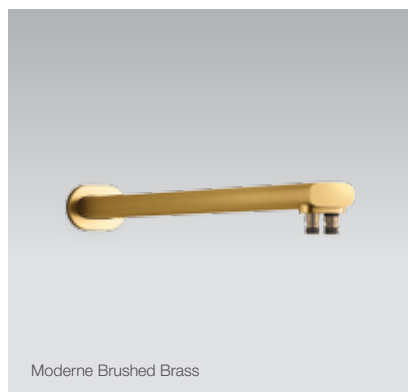

SHOWERING TAPWARE

Statement Dual Function Ceiling Mount Rainhead Arm – 127mm

Features

- Compatible with multi-function rainheads

| | |
|------------------|-------------------|
| Polished Chrome | RRP: \$289 |
| Code: 26325T-CP | |
| Matte Black | RRP: \$319 |
| Code: 26325T-BL | |
| Brushed Nickel | RRP: \$319 |
| Code: 26325T-BN | |
| Brushed Brass | RRP: \$329 |
| Code: 26325T-2MB | |

Statement Dual Function Ceiling Mount Rainhead Arm – 254mm

Features

- Compatible with multi-function rainheads

| | |
|------------------|-------------------|
| Polished Chrome | RRP: \$369 |
| Code: 26326T-CP | |
| Matte Black | RRP: \$399 |
| Code: 26326T-BL | |
| Brushed Nickel | RRP: \$399 |
| Code: 26326T-BN | |
| Brushed Brass | RRP: \$419 |
| Code: 26326T-2MB | |

Statement Dual Function Wall Mount Rainhead Arm – 355mm

Features

- Compatible with multi-function rainheads

| | |
|------------------|-------------------|
| Polished Chrome | RRP: \$459 |
| Code: 26323T-CP | |
| Matte Black | RRP: \$529 |
| Code: 26323T-BL | |
| Brushed Nickel | RRP: \$529 |
| Code: 26323T-BN | |
| Brushed Brass | RRP: \$559 |
| Code: 26323T-2MB | |

Statement Dual Function Wall Mount Rainhead Arm – 482mm

Features

- Compatible with multi-function rainheads

| | |
|------------------|-------------------|
| Polished Chrome | RRP: \$519 |
| Code: 26324T-CP | |
| Matte Black | RRP: \$589 |
| Code: 26324T-BL | |
| Brushed Nickel | RRP: \$589 |
| Code: 26324T-BN | |
| Brushed Brass | RRP: \$619 |
| Code: 26324T-2MB | |