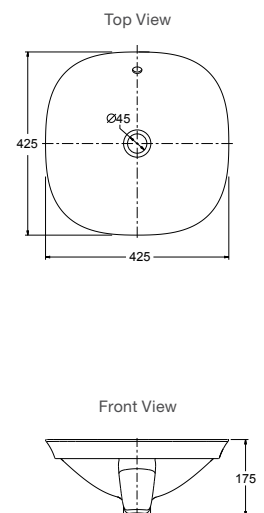

Veil Square Vessel Basin

Features

- Supramic technology provides a thinner yet stronger ceramic
- 445mm self-rimming vessel with 5mm thin edge
- KOHLER CleanCoat® for a lustrous, spotless look and carefree maintenance
- Overflow outlet

Includes

- White overflow cover

RRP: **$749** Code: 26407A-0