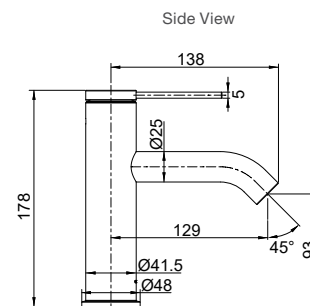

TAPWARE & ACCESSORIES

Components

Create your own signature look by combining a basin or bath spout with your style of handles. Available in four finishes: Polished Chrome, Moderne Brushed Brass, Brushed Nickel and Matte Black*.

*Matte Black finish not available until late 2022

Components Basin Mixer

Features

- Single pin handle allows for both volume and temperature control
- Temperature memory allows mixer to be turned on and off at the temperature set during prior usage
- WELS Rating: 5 Star, 6 litres/min

Polished Chrome	RRP: $589
Code: 77958T-4AND-CP	
Brushed Nickel	RRP: $769
Code: 77958T-4AND-BN	
Brushed Brass	RRP: $769
Code: 77958T-4AND-2MB	
Matte Black	RRP: $769
Code: 77958T-4AND-BL	

Components Tall Basin Mixer

Features

- Single pin handle allows for both volume and temperature control
- Temperature memory allows mixer to be turned on and off at the temperature set during prior usage
- WELS Rating: 5 Star, 6 litres/min

Polished Chrome	RRP: $629
Code: 77959T-4AND-CP	
Brushed Nickel	RRP: $799
Code: 77959T-4AND-BN	
Brushed Brass	RRP: $799
Code: 77959T-4AND-2MB	
Matte Black	RRP: $799
Code: 77959T-4AND-BL	

Components Super Tall Basin Mixer

Features

- Single pin handle allows for both volume and temperature control
- Temperature memory allows mixer to be turned on and off at the temperature set during prior usage
- WELS Rating: 5 Star, 6 litres/min

Polished Chrome	RRP: $679
Code: 77960T-4AND-CP	
Brushed Nickel	RRP: $859
Code: 77960T-4AND-BN	
Brushed Brass	RRP: $859
Code: 77960T-4AND-2MB	
Matte Black	RRP: $859
Code: 77960T-4AND-BL