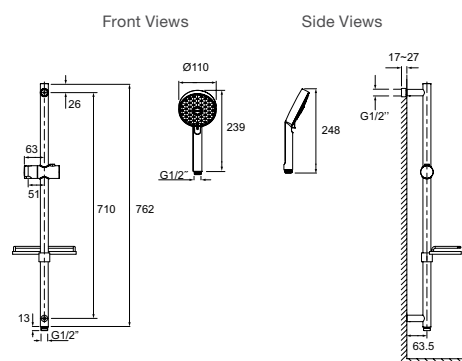

HydroRail

Easy access to new shower technology.

Not often is a new, high tech bathroom appliance specifically designed to save the homeowner money while at the same time delivering the very best in water saving showering technology. KOHLER has done just that with its HydroRail shower columns.

A luxurious home-spa showering experience, KOHLER's HydroRail is designed to replace a wall-mounted fixed-head shower. It can be installed in an existing shower space without the expense or inconvenience of having to go 'behind the wall' and change current plumbing.

HydroRail Slide Shower

Features

- Top inlet for retrofit with previous fixed showerhead installations
- 110mm multifunction handshower
- Suitable for mains pressure
- WELS Rating: 3 Star, 7.5 litres/min

Includes

- 1.5m hose
- Slide rail

RRP: **$629**
Code: 78558A-CP

Awaken Matte Black Slide Rail with Awaken Handshower

Features

- Multifunction handshower
- Suitable for mains pressure
- WELS Rating: 3 Star, 9 litres/min

Includes

- 1.5m hose
- Slide rail and wall elbow

RRP: **$569**
Code: 27449A-BL

Rain Duet Matte Black Slide Rail with Rain Duet Handshower

Features

- Catalyst air induction technology
- Easy touch multifunction shower
- WELS Rating: 3 Star, 9 litres/min

Includes

- 1.5m hose
- Slide rail and wall elbow

RRP: **$629**
Code: 27448A-BL