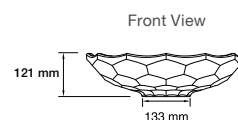

Note: Actual basin colours may vary from those depicted here.