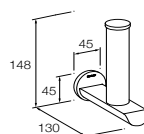

Vertical Toilet Tissue Holder,
Polished Chrome
RRP: **$169**
Code: 97502T-CP
Vertical Toilet Tissue Holder, Titanium
RRP: **$229**
Code: 97502T-TT
Toilet Tissue Holder With Cover,
Polished Chrome
RRP: **$219**
Code: 97503T-CP
Toilet Tissue Holder With Cover, Titanium
RRP: **$269**
Code: 97503T-TT

Isometric View