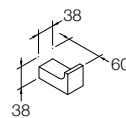

Double robe hook

RRP: **$129**

Code: 37346T-CP

Isometric View