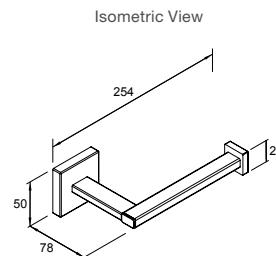

Square Toilet Paper Holder

Features

- Open-ended design for easy access
- Premium metal construction for durability and reliability
- KOHLER finishes resist corrosion and tarnishing

Polished Chrome	RRP: $119
Code: 23292-CP	
Matte Black	RRP: $149
Code: 23292-BL	
Brushed Nickel	RRP: $149
Code: 23292-BN	
Brushed Brass	RRP: $179
Code: 23292-2MB	

Square Double Toilet Paper Holder

Features

- Holds two rolls of toilet paper
- Premium metal construction for durability and reliability
- KOHLER finishes resist corrosion and tarnishing

Polished Chrome	RRP: $149
Code: 23288-CP	
Matte Black	RRP: $169
Code: 23288-BL	
Brushed Nickel	RRP: $169
Code: 23288-BN	
Brushed Brass	RRP: $199
Code: 23288-2MB	

Square Vertical Toilet Paper Holder

Features

- Open-ended design for easy access
- Premium metal construction for durability and reliability
- KOHLER finishes resist corrosion and tarnishing

Polished Chrome	RRP: $119
Code: 23289-CP	
Matte Black	RRP: $149
Code: 23289-BL	
Brushed Nickel	RRP: $149
Code: 23289-BN	
Brushed Brass	RRP: $179
Code: 23289-2MB	

Square Robe Hook

Features

- Open-ended design for easy access
- Premium metal construction for durability and reliability
- KOHLER finishes resist corrosion and tarnishing

Polished Chrome	RRP: $69
Code: 23290-CP	
Matte Black	RRP: $89
Code: 23290-BL	
Brushed Nickel	RRP: $89
Code: 23290-BN	
Brushed Brass	RRP: $99
Code: 23290-2MB