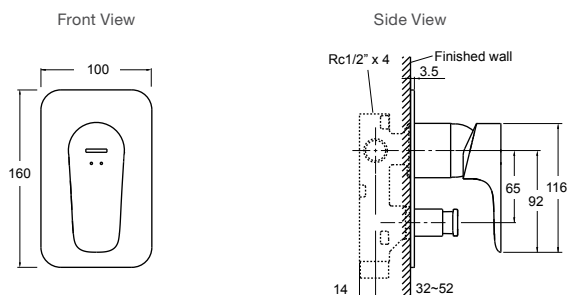

- 40mm ceramic disc cartridge
- Metal construction
- Suitable for mains pressure

Includes

- In-wall valve with diverter
- Trim kit

RRP: **\$609**

Code: 25559A-CP

TAPWARE & ACCESSORIES

July

With its gentle, flowing lines, the July tapware and accessories collection evokes a clean, modern aesthetic creating a sense of serenity in your bathroom.