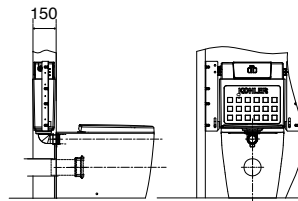

Code: 22640A-0

Slim seat RRP: **\$819**

Code: 22640A-SLS-0

Elite seat RRP: **\$929**

Code: 22640A-ELS-0

Note: Pan and seat only. Refer to pages 44-45 for available tank and flush plate options.

In Wall Views – Low Height