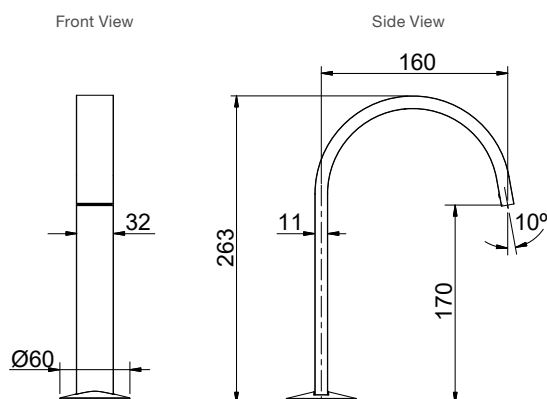

Brushed Brass RRP: **\$459**

Code: 77968T-ND-2MB

Matte Black RRP: **\$459**

Code: 77968T-ND-BL

Components Hob Mount Tube Bath Spout

Features

- Premium metal construction
- A range of interchangeable Components handles available