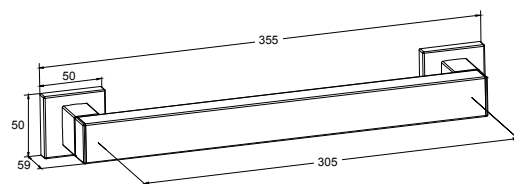

Square Grab Bars

Features

- Sizes available: 305mm, 457mm, 610mm, 914mm, 1067mm
- Provides minimum 130kg load capacity
- Premium metal construction for durability and reliability
- KOHLER finishes resist corrosion and tarnishing

305mm bar, Polished Chrome

RRP: **$179** Code: 23293-CP

305mm bar, Matte Black

RRP: **$229** Code: 23293-BL

305mm bar, Brushed Nickel

RRP: **$229** Code: 23293-BN

305mm bar, Moderne Brushed Brass

RRP: **$279** Code: 23293-2MB

457mm bar, Polished Chrome

RRP: **$199** Code: 23294-CP

457mm bar, Matte Black

RRP: **$259** Code: 23294-BL

457mm bar, Brushed Nickel

RRP: **$259** Code: 23294-BN

457mm bar, Moderne Brushed Brass

RRP: **$299** Code: 23294-2MB

610mm bar, Polished Chrome

RRP: **$219** Code: 23295-CP

610mm bar, Matte Black

RRP: **$279** Code: 23295-BL

610mm bar, Brushed Nickel

RRP: **$279** Code: 23295-BN

610mm bar, Moderne Brushed Brass

RRP: **$329** Code: 23295-2MB

914mm bar, Polished Chrome

RRP: **$249** Code: 23296-CP

914mm bar, Matte Black

RRP: **$329** Code: 23296-BL

914mm bar, Brushed Nickel

RRP: **$329** Code: 23296-BN

914mm bar, Moderne Brushed Brass

RRP: **$379** Code: 23296-2MB

1067mm bar, Polished Chrome

RRP: **$279** Code: 23297-CP

1067mm bar, Matte Black

RRP: **$359** Code: 23297-BL

1067mm bar, Brushed Nickel

RRP: **$359** Code: 23297-BN

1067mm bar, Moderne Brushed Brass

RRP: **$429** Code: 23297-2MB

Isometric Views

PICTURED: Square Accessories Collection