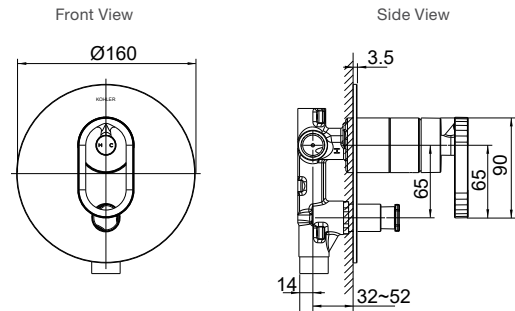

*Note: Valve must be purchased in addition to mixer.

Components Shower and Bath Mixer with Diverter (Industrial)

Brushed Nickel

Features

- Premium metal construction

Mixer – Polished Chrome
RRP: **\$359** Code: 21397T-9-CP
Add Valve* – Polished Chrome
RRP: **\$369** Code: 78980T-DR-CP
Mixer – Brushed Nickel
RRP: **\$459** Code: 21397T-9-BN
Add Valve* – Brushed Nickel
RRP: **\$459** Code: 78980T-DR-BN
Mixer – Matte Black
RRP: **\$459** Code: 21397T-9-BL
Add Valve* – Matte Black
RRP: **\$459** Code: 78980T-DR-BL