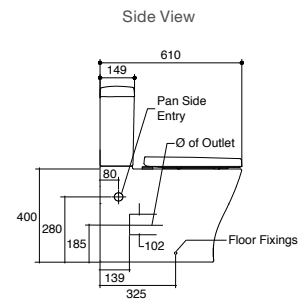

TOILETS

BACK TO WALL

Reach II Back to Wall Toilet Suite

Features

- Rimless pan
- WELS 4 star, dual flush 4.5/3L
- Quiet Close™, quick release toilet seat
- Top left rear entry or right/left pan side entry
- S-trap set out: 90mm – 170mm (with vario pan connector and 20mm pan collar 12503A-NA – supplied); Optional: 170mm-230mm (with long adjustable vario pan connector, 77837A-NA – not supplied)
- P-trap set out: 185mm

Wrapover seat RRP: **$949** Code: 21016A-0
Slim seat RRP: **$949** Code: 21001A-0

Reach Compact Back to Wall Toilet Suite

Features

- Rimless pan
- 60mm projection for small spaces
- WELS 4 star, dual flush 4.5/3L
- Quiet Close™, quick release toilet seat
- Top left rear inlet (standard)
- Rear or side entry inlets also available
- S-trap set out: 90mm – 160mm; Optional: 160mm-230mm (with long adjustable vario pan connector and 20mm pan collar, 77837A-NA – not supplied)
- P-trap set out: 185mm

Top left rear inlet RRP: **$769** Code: 5233A-0
Rear or side entry RRP: **$769** Code: 77303A-0