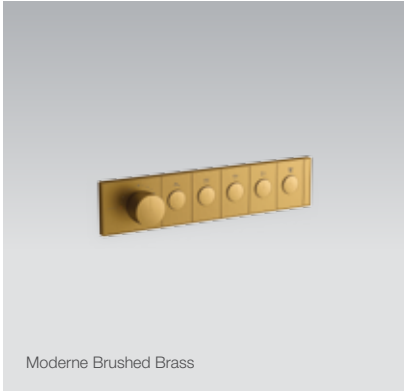

RRP: **\$1000** Code: 26342X-NA

SHOWERING TAPWARE

Anthem Recessed Mechanical Thermostatic Control – 5OT

Features

- Trim plate includes temperature control knob with pop-out water volume control buttons
- Requires five-port thermostatic valve with integral volume control (sold separately).