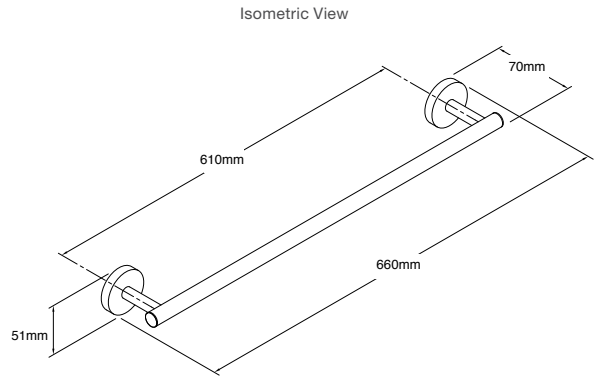

TAPWARE & ACCESSORIES

Elate Towel Bar 610mm

- Polished Chrome RRP: **$149**
  Code: 27287-CP
- Brushed Nickel RRP: **$189**
  Code: 27287-BN
- Brushed Brass RRP: **$189**
  Code: 27287-2MB
- Matte Black RRP: **$189**
  Code: 27287-BL

Elate Hotelier

- Polished Chrome RRP: **$289**
  Code: 27294-CP
- Brushed Nickel RRP: **$379**
  Code: 27294-BN
- Brushed Brass RRP: **$379**
  Code: 27294-2MB
- Matte Black RRP: **$379**
  Code: 27294-BL

Elate Robe Hook

- Polished Chrome RRP: **$59**
  Code: 27290-CP
- Brushed Nickel RRP: **$79**
  Code: 27290-BN
- Brushed Brass RRP: **$79**
  Code: 27290-2MB
- Matte Black RRP: **$79**
  Code: 27290-BL

Elate Vertical Toilet Roll Holder

- Polished Chrome RRP: **$109**
  Code: 27293-CP
- Brushed Nickel RRP: **$149**
  Code: 27293-BN
- Brushed Brass RRP: **$149**
  Code: 27293-2MB
- Matte Black RRP: **$149**
  Code: 27293-BL

PICTURED: Elate Towel Bar 762mm