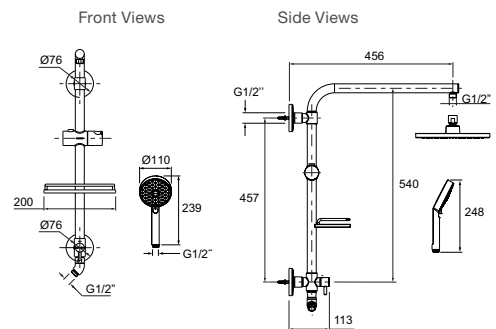

SHOWERING TAPWARE

HydroRail Rain Shower Square Column Standard

Features

- Top inlet for retrofit with previous fixed showerhead installations
- 200mm ABS showerhead with Katalyst Spray technology
- 110mm multifunction handshower
- Arched showerarm for increased rainhead clearance
- Suitable for mains pressure
- WELS Rating: 3 Star, 9 litres/min

RRP: **$1189**
Code: 78569A-CP

HydroRail Rain Shower Round Column Standard

Features

- Top inlet for retrofit with previous fixed showerhead installations
- 200mm ABS showerhead with Katalyst Spray technology
- 110mm multifunction handshower
- Arched showerarm for increased rainhead clearance
- Suitable for mains pressure
- WELS Rating: 3 Star, 9 litres/min

RRP: **$1189**
Code: 78566A-CP

HydroRail Rain Shower Square Column Premium

Features

- Top inlet for retrofit with previous fixed showerhead installations
- 200mm metal showerhead with Katalyst Spray technology
- 110mm multifunction handshower
- Arched showerarm for increased rainhead clearance
- Suitable for mains pressure
- WELS Rating: 3 Star, 7.5 litres/min

RRP: **$1609**
Code: 78564A-CP

HydroRail Rain Shower Round Column Premium

Features

- Top inlet for retrofit with previous fixed showerhead installations
- 200mm metal showerhead with Katalyst Spray technology
- 110mm multifunction handshower
- Arched showerarm for increased rainhead clearance
- Suitable for mains pressure
- WELS Rating: 3 Star, 7.5 litres/min

RRP: **$1609**
Code: 78559A-CP