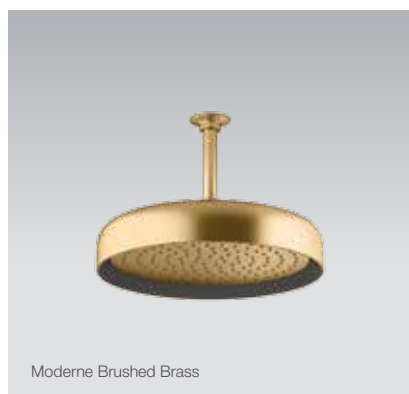

SHOWERING TAPWARE

Statement

Voluminous forms meet immersive moments in the Statement Showering Collection of rainheads, showerheads, handshowers and body sprays.

Statement Rainhead – Round

Features

- Single-function Rainhead with Katalyst Spray technology
- Suitable for mains pressure
- WELS Rating: 4 Star, 7 litres/min

Polished Chrome RRP: **\$499**

Code: 26291T-E2-CP

Matte Black RRP: **\$799**

Code: 26291T-E2-BL

Brushed Nickel RRP: **\$799**

Code: 26291T-E2-BN

Brushed Brass RRP: **\$899**

Code: 26291T-E2-2MB