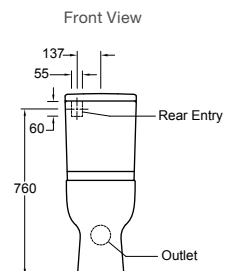

TOILETS

BACK TO WALL

Reach II Back to Wall Toilet Suite

Features

- Rimless pan
- WELS 4 star, dual flush 4.5/3L
- Quiet Close™, quick release toilet seat
- Top left rear entry or right/left pan side entry
- S-trap set out: 90mm – 170mm (with vario pan connector and 20mm pan collar 12503A-NA – supplied); Optional: 170mm-230mm (with long adjustable vario pan connector, 77837A-NA – not supplied)
- P-trap set out: 185mm

Wrapover seat RRP: **$949** Code: 21016A-0
Slim seat RRP: **$949** Code: 21001A-0

Reach Compact Back to Wall Toilet Suite

Features

- Rimless pan
- 60mm projection for small spaces
- WELS 4 star, dual flush 4.5/3L
- Quiet Close™, quick release toilet seat
- Top left rear inlet (standard)
- Rear or side entry inlets also available
- S-trap set out: 90mm – 160mm; Optional: 160mm-230mm (with long adjustable vario pan connector and 20mm pan collar, 77837A-NA – not supplied)
- P-trap set out: 185mm

Top left rear inlet RRP: **$769** Code: 5233A-0
Rear or side entry RRP: **$769** Code: 77303A-0