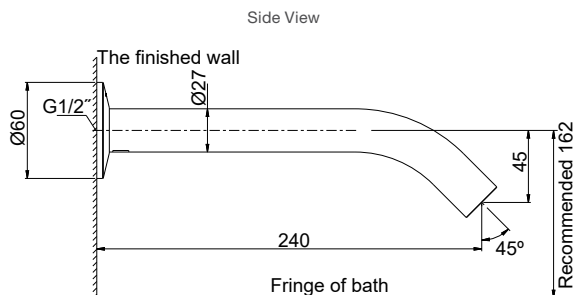

Components Wall Mount Row Basin Spout

Features

- Premium metal construction
- A range of interchangeable Components handles available
- WELS Rating: 5 Star, 6 litres/min

Polished Chrome RRP: **$369**

Code: 23889T-ND-CP

Brushed Nickel RRP: **$479**

Code: 23889T-ND-BN

Brushed Brass RRP: **$479**

Code: 23889T-ND-2MB

Matte Black RRP: **$479**

Code: 23889T-ND-BL

Components Wall Mount Lever Mixer

Mixer – Polished Chrome

RRP: **$109** Code: 77980T-4-CP

Add Valve* – Polished Chrome

RRP: **$339** Code: 28138T-DR-CP

Mixer – Brushed Nickel

RRP: **$149** Code: 77980T-4-BN

Add Valve* – Brushed Nickel

RRP: **$449** Code: 28138T-DR-BN

Mixer – Brushed Brass

RRP: **$149** Code: 77980T-4-2MB

Add Valve* – Brushed Brass

RRP: **$449** Code: 28138T-DR-2MB

Mixer – Matte Black

RRP: **$149** Code: 77980T-ZZ-BL

Add Valve* – Matte Black

RRP: **$449** Code: 28138T-DR-BL

*Note: Valve must be purchased in addition to handle.

Components Wall Mount Pin Lever Mixer

Mixer – Polished Chrome

RRP: **$109** Code: 77980T-4A-CP

Add Valve* – Polished Chrome

RRP: **$339** Code: 28138T-DR-CP

Mixer – Brushed Nickel

RRP: **$149** Code: 77980T-4A-BN

Add Valve* – Brushed Nickel

RRP: **$449** Code: 28138T-DR-BN

Mixer – Brushed Brass

RRP: **$149** Code: 77980T-4A-2MB

Add Valve* – Brushed Brass

RRP: **$449** Code: 28138T-DR-2MB

Mixer – Matte Black

RRP: **$149** Code: 77980T-ZY-BL

Add Valve* – Matte Black

RRP: **$449** Code: 28138T-DR-BL

*Note: Valve must be purchased in addition to handle.

Components Wall Mount Tube Bath Spout

Features

- Premium metal construction
- A range of interchangeable Components handles available

Polished Chrome RRP: **$269**

Code: 77999T-CP

Brushed Nickel RRP: **$339**

Code: 77999T-BN

Brushed Brass RRP: **$339**

Code: 77999T-2MB

Matte Black RRP: **$339**

Code: 77999T-BL