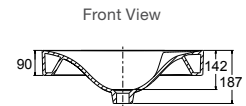

Chalice Sleek Oval Vessels with Tap Deck