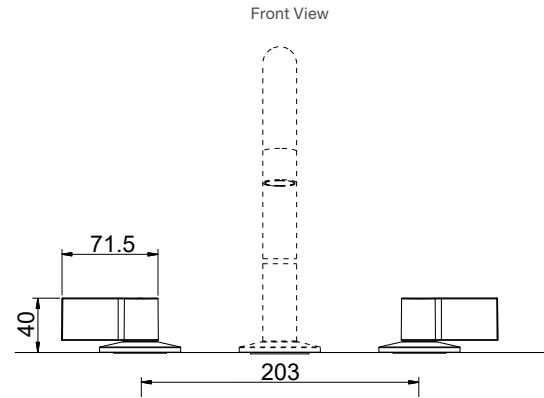

TAPWARE & ACCESSORIES

Components Hob Mount Lever Handles

Features

- Premium metal construction
- A range of interchangeable Components spouts available
- Valves included

Polished Chrome RRP: **$459**
Code: 77990T-4DR-CP
Brushed Nickel RRP: **$589**
Code: 77990T-4DR-BN
Brushed Brass RRP: **$589**
Code: 77990T-4DR-2MB
Matte Black RRP: **$589**
Code: 77990T-4DR-BL

Components Hob Mount Oyl Handles

Features

- Premium metal construction
- A range of interchangeable Components spouts available
- Valves included

Polished Chrome RRP: **$459**
Code: 77990T-8DR-CP
Brushed Nickel RRP: **$589**
Code: 77990T-8DR-BN
Brushed Brass RRP: **$589**
Code: 77990T-8DR-2MB
Matte Black RRP: **$589**
Code: 77990T-8DR-BL

Components Hob Mount Industrial Handles

- Premium metal construction
- A range of interchangeable Components spouts available
- Valves included

Polished Chrome RRP: **$459**
Code: 77990T-9DR-CP
Brushed Nickel RRP: **$589**
Code: 77990T-9DR-BN
Brushed Brass RRP: **$589**
Code: 77990T-9DR-2MB
Matte Black RRP: **$589**
Code: 77990T-9DR-BL

Components Hob Mount Rocker Handle

Features

- Premium metal construction
- A range of interchangeable Components spouts available
- Valves included

Polished Chrome RRP: **$379**
Code: 77963T-8ADR-CP
Brushed Nickel RRP: **$489**
Code: 77963T-8ADR-BN
Matte Black RRP: **$489**
Code: 77963T-8ADR-BL

PICTURED: Components Hob Rocker Handles