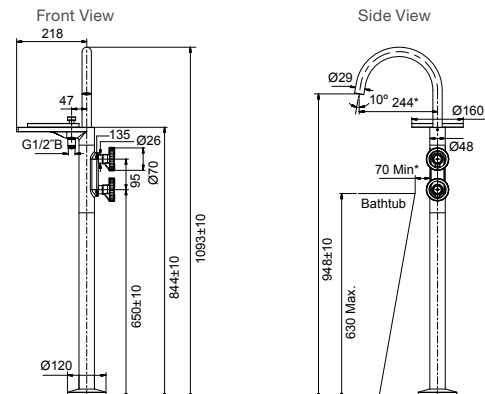

*Please purchase the appropriate bathtub according to the dimension.