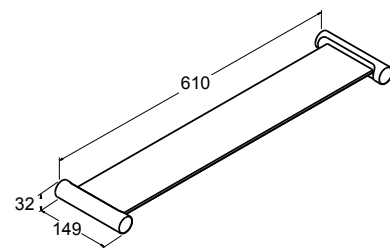

Isometric View