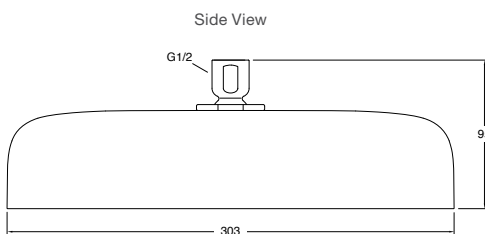

Matte Black RRP: **\$799**

Code: 26293T-E2-BL

Brushed Nickel RRP: **\$799**

Code: 26293T-E2-BN

Brushed Brass RRP: **\$899**

Code: 26293T-E2-2MB

Statement Dual Function Rainhead – Deep Massage

Features