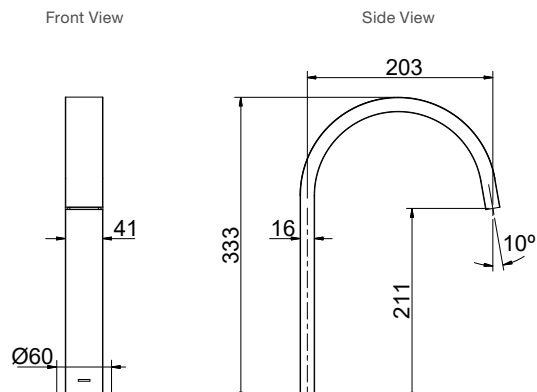

Components Hob Mount Tube Basin Spout

Features

- Premium metal construction
- A range of interchangeable Components handles available
- WELS Rating: 5 Star, 6 litres/min

Polished Chrome RRP: **$359**

Code: 77967T-ND-CP

Brushed Nickel RRP: **$459**

Code: 77967T-ND-BN

Brushed Brass RRP: **$459**

Code: 77967T-ND-2MB

Matte Black RRP: **$459**

Code: 77967T-ND-BL

Components Hob Mount Ribbon Basin Spout

Features

- Premium metal construction
- A range of interchangeable Components handles available
- WELS Rating: 5 Star, 6 litres/min

Polished Chrome RRP: **$359**

Code: 77968T-ND-CP

Brushed Nickel RRP: **$459**

Code: 77968T-ND-BN

Brushed Brass RRP: **$459**

Code: 77968T-ND-2MB

Matte Black RRP: **$459**

Code: 77968T-ND-BL

Components Hob Mount Tube Bath Spout

Features

- Premium metal construction
- A range of interchangeable Components handles available

Polished Chrome RRP: **$379**

Code: 22959T-CP

Brushed Nickel RRP: **$489**

Code: 22959T-BN

Brushed Brass RRP: **$489**

Code: 22959T-2MB

Matte Black RRP: **$489**

Code: 22959T-BL

Components Hob Mount Ribbon Bath Spout

Features

- Premium metal construction
- A range of interchangeable Components handles available

Polished Chrome RRP: **$379**

Code: 26151T-CP

Brushed Nickel RRP: **$489**

Code: 26151T-BN

Brushed Brass RRP: **$489**

Code: 26151T-2MB

Matte Black RRP: **$489**

Code: 26151T-BL