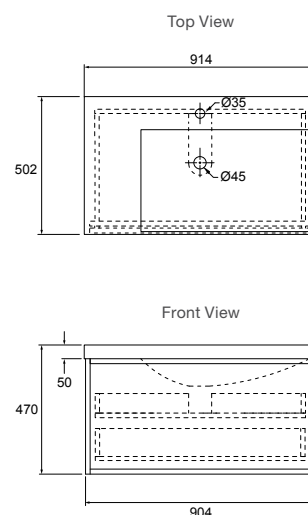

Toobi II 900mm Vanity with Top Utility Drawer

Features

- Available in three finishes
- Soft closing and smooth sliding drawers with Hafele premium runners
- Cabinet material: veneered hardwood plywood
- Highly water resistant for product durability

Includes

- Toobi 914mm vanity top
- Integrated overflow and overflow kit
- Toobi II cabinet with top utility drawer

- 900mm Dual Drawer Vanity – Slate
  RRP: **$2479** Code: 25811A-M-NA
- 900mm Dual Drawer Vanity – Midnight
  RRP: **$2479** Code: 25812A-M-NA
- 900mm Dual Drawer Vanity – Sand Dune
  RRP: **$2479** Code: 25813A-M-NA

Note: 10 working days from order placed until delivery.