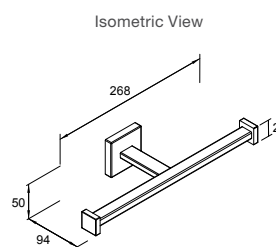

Square Toilet Paper Holder

Features

- Open-ended design for easy access
- Premium metal construction for durability and reliability
- KOHLER finishes resist corrosion and tarnishing

Polished Chrome	RRP: $119
Code: 23292-CP	
Matte Black	RRP: $149
Code: 23292-BL	
Brushed Nickel	RRP: $149
Code: 23292-BN	
Brushed Brass	RRP: $179
Code: 23292-2MB	

Square Double Toilet Paper Holder

Features

- Holds two rolls of toilet paper
- Premium metal construction for durability and reliability
- KOHLER finishes resist corrosion and tarnishing

Polished Chrome	RRP: $149
Code: 23288-CP	
Matte Black	RRP: $169
Code: 23288-BL	
Brushed Nickel	RRP: $169
Code: 23288-BN	
Brushed Brass	RRP: $199
Code: 23288-2MB	

Square Vertical Toilet Paper Holder

Features

- Open-ended design for easy access
- Premium metal construction for durability and reliability
- KOHLER finishes resist corrosion and tarnishing

Polished Chrome	RRP: $119
Code: 23289-CP	
Matte Black	RRP: $149
Code: 23289-BL	
Brushed Nickel	RRP: $149
Code: 23289-BN	
Brushed Brass	RRP: $179
Code: 23289-2MB	

Square Robe Hook

Features

- Open-ended design for easy access
- Premium metal construction for durability and reliability
- KOHLER finishes resist corrosion and tarnishing

Polished Chrome	RRP: $69
Code: 23290-CP	
Matte Black	RRP: $89
Code: 23290-BL	
Brushed Nickel	RRP: $89
Code: 23290-BN	
Brushed Brass	RRP: $99
Code: 23290-2MB