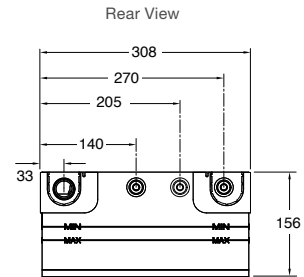

Anthem Recessed Mechanical Thermostatic Valve – 3OT

Features

- High-flow mechanically controlled thermostatic mixing valve
- Adjustable comfort setting
- Up to 30 L/min Flow rate
- Requires three-outlet thermostatic valve control panel trim with recessed push button (sold separately)

RRP: **$900** Code: 26341X-NA

Anthem Recessed Mechanical Thermostatic Control – 4OT

Features

- Trim plate includes temperature control knob with pop-out water volume control buttons
- Requires four-port thermostatic valve with integral volume control (sold separately).

Polished Chrome RRP: **$479**

Code: 26348T-9-CP

Matte Black RRP: **$639**

Code: 26348T-9-BL

Brushed Nickel RRP: **$639**

Code: 26348T-9-BN

Brushed Brass RRP: **$729**

Code: 26348T-9-2MB

Anthem Recessed Mechanical Thermostatic Valve – 4OT

Features

- High-flow mechanically controlled thermostatic mixing valve
- Adjustable comfort setting
- Up to 30 L/min Flow rate
- Requires four-outlet thermostatic valve control panel trim with recessed push button (sold separately)

RRP: **$1000** Code: 26342X-NA