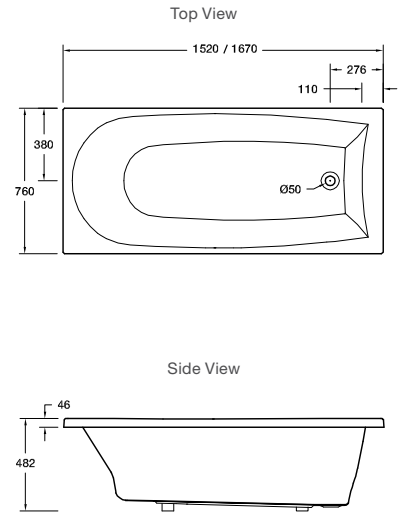

Odeon Drop-In Baths

PICTURED: Odeon Drop-in Bath

Features

- Drop in acrylic bath (fully reinforced)
- Upstand/tiling bead

1520mm L 1520 x W 760 x D 482

Internal Measurements

Seating Width:	480mm
Base Length:	1065mm
Depth:	465mm
Capacity to Overflow:	230L
Dry Weight:	15kg

RRP: **$699** Code: 18221A-0

1670mm L 1670 x W 760 x D 482

Internal Measurements

Seating Width:	480mm
Base Length:	1215mm
Depth:	465mm
Capacity to Overflow:	260L
Dry Weight:	20kg

RRP: **$799** Code: 18223A-0