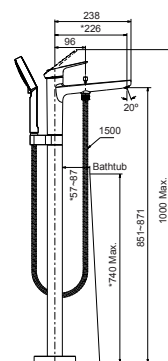

Polished Chrome RRP: **\$1488**

Code: 28617A-CP

Brushed Nickel RRP: **\$1788**

Code: 28617A-BN

Front View

Side View

Accliv Bath or Shower Mixer (Slim Trim)

Brushed
Nickel