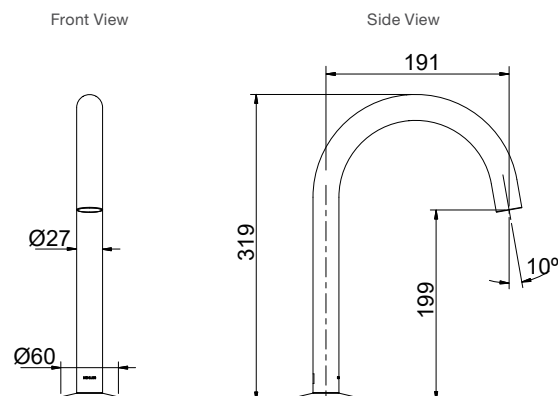

Components Hob Mount Tube Basin Spout

Features

- Premium metal construction
- A range of interchangeable Components handles available
- WELS Rating: 5 Star, 6 litres/min

Polished Chrome RRP: **$359**

Code: 77967T-ND-CP

Brushed Nickel RRP: **$459**

Code: 77967T-ND-BN

Brushed Brass RRP: **$459**

Code: 77967T-ND-2MB

Matte Black RRP: **$459**

Code: 77967T-ND-BL

Components Hob Mount Ribbon Basin Spout

Features

- Premium metal construction
- A range of interchangeable Components handles available
- WELS Rating: 5 Star, 6 litres/min

Polished Chrome RRP: **$359**

Code: 77968T-ND-CP

Brushed Nickel RRP: **$459**

Code: 77968T-ND-BN

Brushed Brass RRP: **$459**

Code: 77968T-ND-2MB

Matte Black RRP: **$459**

Code: 77968T-ND-BL

Components Hob Mount Tube Bath Spout

Features

- Premium metal construction
- A range of interchangeable Components handles available

Polished Chrome RRP: **$379**

Code: 22959T-CP

Brushed Nickel RRP: **$489**

Code: 22959T-BN

Brushed Brass RRP: **$489**

Code: 22959T-2MB

Matte Black RRP: **$489**

Code: 22959T-BL

Components Hob Mount Ribbon Bath Spout

Features

- Premium metal construction
- A range of interchangeable Components handles available

Polished Chrome RRP: **$379**

Code: 26151T-CP

Brushed Nickel RRP: **$489**

Code: 26151T-BN

Brushed Brass RRP: **$489**

Code: 26151T-2MB

Matte Black RRP: **$489**

Code: 26151T-BL