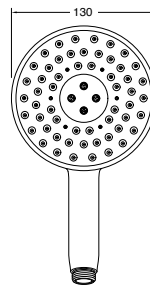

Features

- Three spray experiences: Full Coverage, Deep Massage, Cloud
- Catalyst Spray technology
- Suitable for mains pressure
- WELS Rating: 4 Star, 7 litres/min

Polished Chrome RRP: **$129**
Code: 26282T-G-CP

Matte Black RRP: **$169**
Code: 26282T-G-BL

Brushed Nickel RRP: **$169**
Code: 26282T-G-BN

Brushed Brass RRP: **$209**
Code: 26282T-G-2MB

Front View