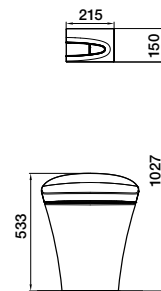

Front View

In Wall Views

Toilet Features

- WELS 4 star, dual flush 4.5/3L
- Touchless or manual flush button panel
- Ergonomic French curve seat with antibacterial material
- Sensor activated auto open and close function for seat lid
- Insulated in-wall cistern – fully framed
- Build in LED night-light
- Deodoriser function
- Rimless pan design
- Vitreous china
- P-trap only