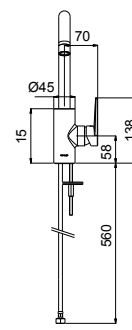

Finishes

Front View