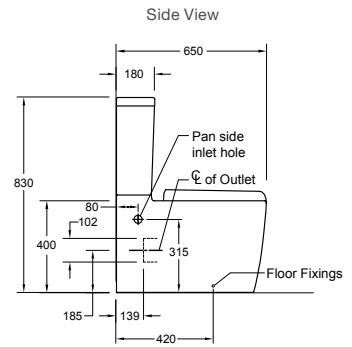

Grande Back to Wall Toilet Suite

Features

- Rimless pan
- WELS 4 star, dual flush 4.5/3L
- Quick Close™, VQR (vertical quick release standard toilet seat)
- Optional Slim or Elite seat (including night light and scent dispenser)
- Top left rear entry or right/left pan side entry
- S-trap set out: 90mm-160mm (with vario pan connector and 20mm offset pan collar – supplied); Optional: 160mm-230mm (with long adjustable vario pan connector, 77837A-NA – not supplied)
- P-trap set out: 185mm
- HygieneMAX rimless pan design

Wrapover seat	RRP: $1079	Code: 76078A-0
Slim seat	RRP: $1079	Code: 24928A-0
Elite seat	RRP: $1199	Code: 24929A-0
Bidet seat	RRP: $1969	Code: 24930A-0

Grande Back to Wall Toilet Suite – Cashmere

Features

- Rimless pan
- WELS 4 star, dual flush 4.5/3L
- Quick Close™, VQR (vertical quick release standard toilet seat)
- Optional Slim or Elite seat (including night light and scent dispenser)
- Top left rear entry or right/left pan side entry
- S-trap set out: 90mm-160mm (with vario pan connector and 20mm offset pan collar – supplied); Optional: 160mm-230mm (with long adjustable vario pan connector, 77837A-NA – not supplied)
- P-trap set out: 185mm
- Colourful cashmere glaze, with brushed bronze flush buttons and hinges

RRP: **$1469** Code: 24928A-NSG

PICTURED: Grande Back to Wall Toilet Suite – Cashmere

For matching basins in cashmere, see page 14