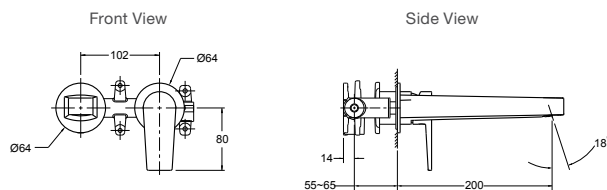

Taut Wall Mount Basin Mixer

Features

- Metal construction
- Suitable for mains pressure
- WELS Rating: 5 Star, 6 litres/min

Includes

- In-wall valve
- Trim kit

Polished Chrome RRP: **$569**

Code: 74027T-4ND-CP

Matte Black RRP: **$689**

Code: 74027T-4ND-BL

Taut Wall Mount Bath Spout

Features

- Metal construction
- Suitable for mains pressure

Polished Chrome RRP: **$229**

Code: 74046T-CP

Matte Black RRP: **$289**

Code: 74046T-BL

*Note: Mixer must be purchased in addition to spout.

Taut Bath or Shower Mixer (Slim Trim)

Features

- 40mm ceramic disc cartridge
- Metal construction
- Suitable for mains pressure

Includes

- In-wall valve
- Trim kit

Polished Chrome RRP: **$339**

Code: 27914A-CP

Matte Black RRP: **$399**

Code: 27914A-BL

Taut Bath and Shower Mixer with Diverter (Slim Trim)

Features

- 40mm ceramic disc cartridge
- Metal construction
- Suitable for mains pressure

Includes

- In-wall valve with diverter
- Trim kit

Polished Chrome RRP: **$499**

Code: 27915A-CP

Matte Black RRP: **$569**

Code: 27915A-BL

PICTURED: Taut Basin Mixer