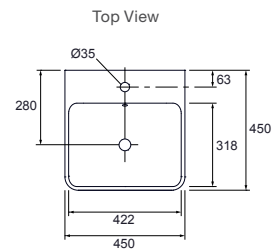

Forefront Wall-Hung Basin

Waste not included

Features

- Ceramic
- 450mm wall-hung basin
- Overflow outlet

Includes

- Chrome overflow cover

One Taphole	RRP: $499	Code: 24985K-1-0
No Taphole	RRP: $499	Code: 24985K-0
Three Tapholes	RRP: $499	Code: 24985K-8-0
Optional Towel Bar	RRP: $99	Code: 24986T-CP

PICTURED: ModernLife 550mm Wall Hung Basin