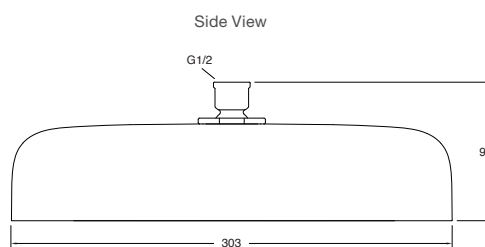

SHOWERING TAPWARE

Statement

Voluminous forms meet immersive moments in the Statement Showering Collection of rainheads, showerheads, handshowers and body sprays.

Statement Rainhead – Round

Features

- Single-function Rainhead with Katalyst Spray technology
- Suitable for mains pressure
- WELS Rating: 4 Star, 7 litres/min

Polished Chrome RRP: **$499**

Code: 26291T-E2-CP

Matte Black RRP: **$799**

Code: 26291T-E2-BL

Brushed Nickel RRP: **$799**

Code: 26291T-E2-BN

Brushed Brass RRP: **$899**

Code: 26291T-E2-2MB

Statement Rainhead – Oblong

Features

- Single-function Rainhead with Katalyst Spray technology
- Suitable for mains pressure
- WELS Rating: 4 Star, 7 litres/min

Polished Chrome RRP: **$599**

Code: 26293T-E2-CP

Matte Black RRP: **$799**

Code: 26293T-E2-BL

Brushed Nickel RRP: **$799**

Code: 26293T-E2-BN

Brushed Brass RRP: **$899**

Code: 26293T-E2-2MB

Statement Dual Function Rainhead – Deep Massage

Features

- Dual-function deep massage Rainhead with Katalyst Spray technology (compatible with dual function showerarms)
- Suitable for mains pressure
- WELS Rating: 3 Star, 8 litres/min

Polished Chrome RRP: **$699**

Code: 26295T-E-CP

Matte Black RRP: **$899**

Code: 26295T-E-BL

Brushed Nickel RRP: **$899**

Code: 26295T-E-BN

Brushed Brass RRP: **$999**

Code: 26295T-E-2MB

PICTURED: Statement Body Spray – Oblong