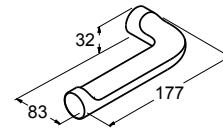

Isometric View