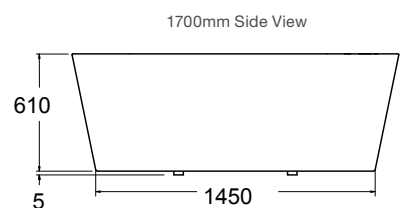

Evok 2.0 Seamless Oval Freestanding Bath

Features

- Available in three sizes
- Seamless, smooth gloss finish, Slimline acrylic freestanding bath
- Extra slim 25mm rim
- Ergonomically designed
- 40mm chrome pop-up waste and overflow

1500mm L 1500 x W 750 x D 610

Internal Measurements

Seating Width:	564mm
Base Length:	927mm
Depth:	410mm
Capacity to Overflow:	228L
Dry Weight:	42kg

Freestanding Bath – White
RRP: **$3499** Code: 25167A-0

1600mm L 1600 x W 750 x D 610

Internal Measurements

Seating Width:	564mm
Base Length:	1027mm
Depth:	410mm
Capacity to Overflow:	256L
Dry Weight:	49kg

Freestanding Bath – White
RRP: **$3499** Code: 25166A-0

1700mm L 1700 x W 750 x D 610

Internal Measurements

Seating Width:	564mm
Base Length:	1127mm
Depth:	410mm
Capacity to Overflow:	284L
Dry Weight:	53kg

Freestanding Bath – White
RRP: **$3799** Code: 25165A-0

PICTURED: Evok 2.0 Seamless Oval Freestanding Bath