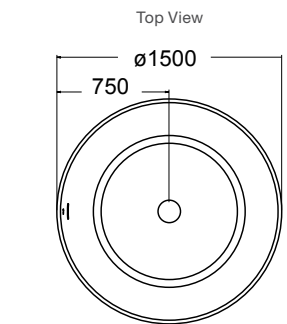

Evok 2.0 Seamless Round Freestanding Bath

Freestanding Bath – White
RRP: **$4599** Code: 25163A-0

Features

- Seamless, smooth gloss finish, Slimline acrylic freestanding bath
- Extra slim 25mm rim
- Ergonomically designed
- 40mm chrome pop-up waste and overflow

L 1500 x W 1500 x D 610

Internal Measurements

Seating Width:	908mm
Base Length:	1128mm
Depth:	410mm
Capacity to Overflow	390L
Dry Weight	58kg