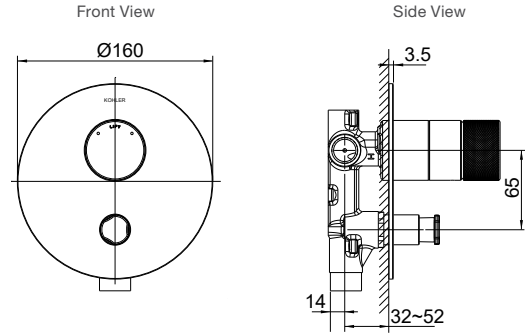

*Note: Valve must be purchased in addition to mixer.