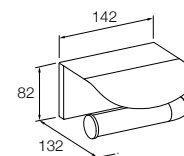

Isometric View