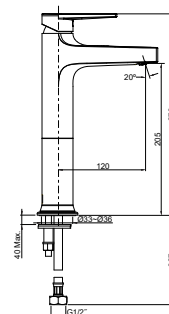

Features

- Ceramic disc cartridge
- Metal construction
- Suitable for mains pressure
- WELS Rating: 5 Star, 6 litres/min

Polished Chrome RRP: **$439**

Code: 74026T-B4ND-CP

Matte Black RRP: **$519**

Code: 74026T-B4ND-BL

Side View