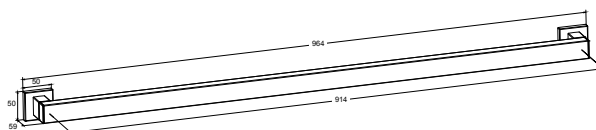

Square Grab Bars

Features

- Sizes available: 305mm, 457mm, 610mm, 914mm, 1067mm
- Provides minimum 130kg load capacity
- Premium metal construction for durability and reliability
- KOHLER finishes resist corrosion and tarnishing

305mm bar, Polished Chrome

RRP: **$179** Code: 23293-CP

305mm bar, Matte Black

RRP: **$229** Code: 23293-BL

305mm bar, Brushed Nickel

RRP: **$229** Code: 23293-BN

305mm bar, Moderne Brushed Brass

RRP: **$279** Code: 23293-2MB

457mm bar, Polished Chrome

RRP: **$199** Code: 23294-CP

457mm bar, Matte Black

RRP: **$259** Code: 23294-BL

457mm bar, Brushed Nickel

RRP: **$259** Code: 23294-BN

457mm bar, Moderne Brushed Brass

RRP: **$299** Code: 23294-2MB

610mm bar, Polished Chrome

RRP: **$219** Code: 23295-CP

610mm bar, Matte Black

RRP: **$279** Code: 23295-BL

610mm bar, Brushed Nickel

RRP: **$279** Code: 23295-BN

610mm bar, Moderne Brushed Brass

RRP: **$329** Code: 23295-2MB

914mm bar, Polished Chrome

RRP: **$249** Code: 23296-CP

914mm bar, Matte Black

RRP: **$329** Code: 23296-BL

914mm bar, Brushed Nickel

RRP: **$329** Code: 23296-BN

914mm bar, Moderne Brushed Brass

RRP: **$379** Code: 23296-2MB

1067mm bar, Polished Chrome

RRP: **$279** Code: 23297-CP

1067mm bar, Matte Black

RRP: **$359** Code: 23297-BL

1067mm bar, Brushed Nickel

RRP: **$359** Code: 23297-BN

1067mm bar, Moderne Brushed Brass

RRP: **$429** Code: 23297-2MB

Isometric Views

PICTURED: Square Accessories Collection