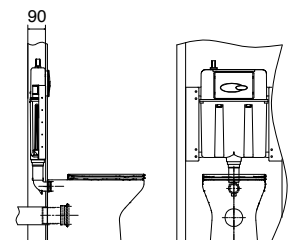

Slim seat RRP: **\$679** Code: 78463A-0

Elite seat RRP: **\$789** Code: 21295A-0

Note: Pan and seat only. Refer to pages 44-45 for available tank and flush plate options.

In Wall Views – Low Height

In Wall Views – Slim