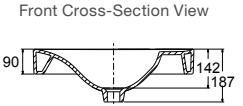

Chalice Sleek Oval Vessels with Storage Deck

Features

- Ceramic
- 580mm semi-recessed countertop basin
- 7mm slim rim

Includes

- Bench top cutting template

Sleek Oval Vessel with Storage Deck

RRP: **$649** Code: 31703T-0

Sleek Oval Vessel, Semi-Recessed with Storage Deck

RRP: **$699** Code: 31704T-0

Semi-Recessed Front Cross-Section View

Chalice Sleek Oval Vessels

Features

- Ceramic
- 580mm semi-recessed countertop basin
- 7mm slim rim

Includes

- Bench top cutting template

Sleek Oval Vessel

RRP: **$649** Code: 31701T-0

Sleek Oval Vessel, Semi-Recessed

RRP: **$699** Code: 31702T-0

Semi-Recessed Front Cross-Section View

PICTURED: Chalice Sleek Oval Vessel – with Tap Deck