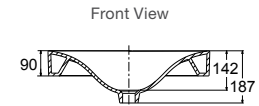

Features

- Ceramic
- 580mm semi-recessed countertop basin
- 7mm slim rim

Includes

- Bench top cutting template

Sleek Oval Vessel

RRP: **\$649** Code: 31701T-0

Sleek Oval Vessel, Semi-Recessed

RRP: **\$699** Code: 31702T-0