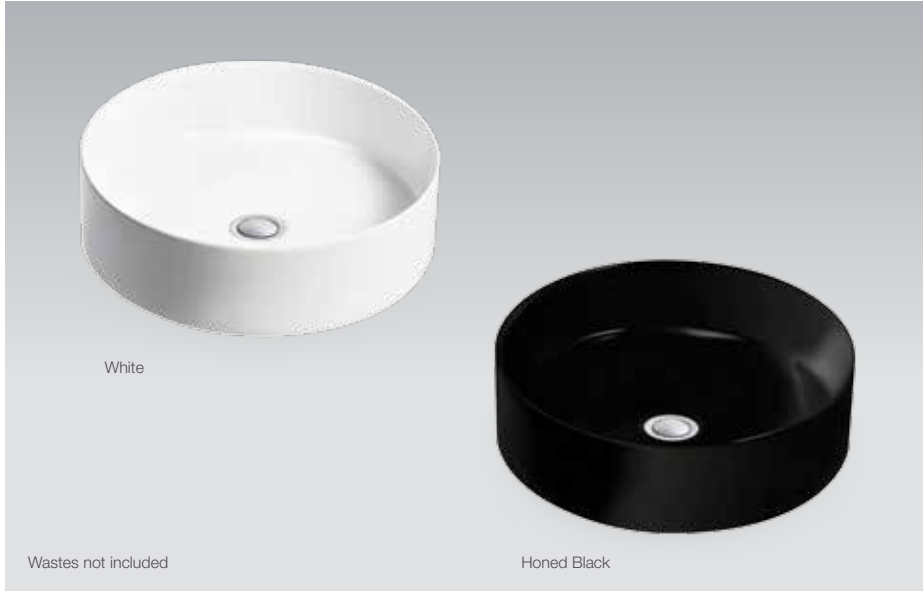

Mica Slim Rim Round Vessel Basin

PICTURED: Petaline Vessel Basin

Features

- Supramic technology provides a thinner yet stronger ceramic
- 410mm countertop vessel basin
- 6mm slim rim
- Highly durable even with a thinner profile
- KOHLER CleanCoat® for a lustrous, spotless look and carefree maintenance

Includes

- Bench top cutting template

White Basin	RRP: $849	Code: 90012T-0
Black Basin	RRP: $949	Code: 90012T-HB1