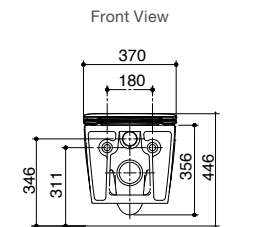

Wrapover seat RRP: **\$779**

Code: 22638A-0

Slim seat RRP: **\$779**

Code: 22638A-SLS-0

Elite seat RRP: **\$889**

Code: 22638A-ELS-0

Note: Pan and seat only. Refer to pages 44-45 for available tank and flush plate options.