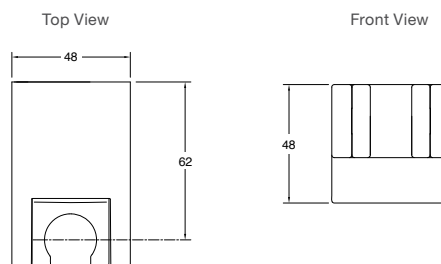

Statement Iconic Dual Shower Arm

Features

- Arched dual shower arm
- Compatible with two single-function rainheads or a single-function rainhead and a wand handshower with hose (sold separately)

Polished Chrome RRP: **$649**
Code: 26305T-CP
Matte Black RRP: **$799**
Code: 26305T-BL
Brushed Nickel RRP: **$799**
Code: 26305T-BN
Brushed Brass RRP: **$849**
Code: 26305T-2MB

Kohler Ceiling Mount Shower Arm

Features

- KOHLER Ceiling Mount Shower Arm complements Statement Rainheads

Polished Chrome RRP: **$129**
Code: 15399T-B-CP
Matte Black RRP: **$159**
Code: 15399T-B-BL
Brushed Nickel RRP: **$159**
Code: 15399T-B-BN
Brushed Brass RRP: **$179**
Code: 15399T-B-2MB

Kohler Wall Mount Shower Arm

Features

- KOHLER Wall Mount Shower Arm complements Statement Rainheads

Polished Chrome RRP: **$169**
Code: 15397T-B-CP
Matte Black RRP: **$239**
Code: 15397T-B-BL
Brushed Nickel RRP: **$239**
Code: 15397T-B-BN
Brushed Brass RRP: **$259**
Code: 15397T-B-2MB

Statement Wall Mount Handshower Holder

Features

- For use with a handshower and hose (sold separately)
- Handshower holder pivots to adjust spray angle and fits most handshowers

Polished Chrome RRP: **$119**
Code: 26309T-CP
Matte Black RRP: **$139**
Code: 26309T-BL
Brushed Nickel RRP: **$139**
Code: 26309T-BN
Brushed Brass RRP: **$149**
Code: 26309T-2MB