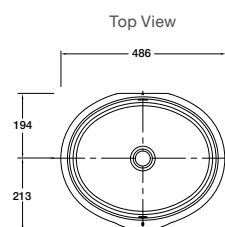

Verticyl Oval Under-Counter Basin

Features

- Ceramic
- 486mm under-counter basin
- Under countertop installation
- Overflow outlet

Includes

- Bench top cutting template
- Bench fixing clamps
- Bench fixing anchors and screws

RRP: **$399** Code: 2881T-0