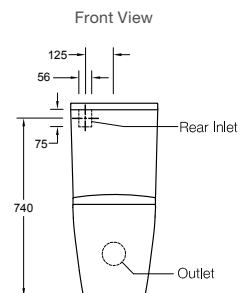

PICTURED: Grande Back to Wall Toilet Suite – Cashmere

For matching basins in cashmere, see page 14