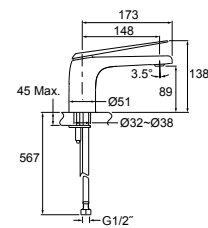

Titanium RRP: **\$1239**
Code: 97345T-4ND-TT

Side View

Avid Tall Basin Mixer

Titanium

Features

- Ceramic disc cartridge
- Adjustable directional aerator
- WELS Rating: 5 Star, 6 litres/min

Polished Chrome RRP: **\$1059**
Code: 97347T-4ND-CP