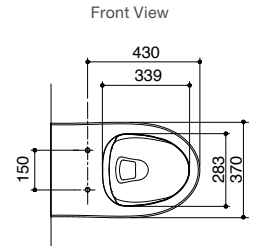

In Wall Views – Low Height