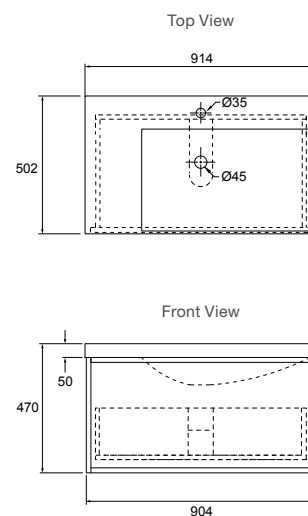

Toobi II 900mm Vanity with Single Drawer

Features

- Available in three finishes
- Soft closing and smooth sliding drawers with Hafele premium runners
- Generous drawer depth for tall bathroom products
- Cabinet material: veneered hardwood plywood
- Highly water resistant for product durability

Includes

- Toobi 914mm vanity top
- Integrated overflow and overflow kit
- Toobi II single drawer cabinet

- 900mm Single Drawer Vanity – Slate
  RRP: **$2259** Code: 25808A-M-NA
- 900mm Single Drawer Vanity – Midnight
  RRP: **$2259** Code: 25809A-M-NA
- 900mm Single Drawer Vanity – Sand Dune
  RRP: **$2259** Code: 25810A-M-NA

Note: 10 working days from order placed until delivery.