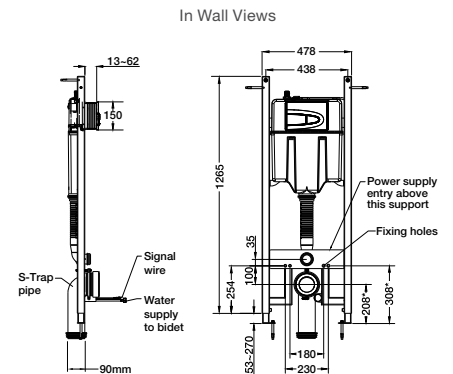

Veil Wall Hung Intelligent Toilet

Toilet Features

- WELS 4 star, dual flush 4.5/3L
- Touchless or manual flush button panel
- Ergonomic French curve seat with antibacterial material
- Sensor activated auto open and close function for seat lid
- Insulated in-wall cistern – fully framed
- Build in LED night-light
- Deodoriser function
- Rimless pan design
- Vitreous china

Bidet Features

- Instantly heated water with stainless steel wand
- Spray wand features adjustable water pressure and temperature.
- Select massage/spiral spray pattern
- Air blower and heated seat with adjustable temperature
- Self-cleaning and UV sanitising nozzle

RRP: **$5929** Code: 5402A-0

Please Note: Maximum weight limit for the seat is 136kg. Veil must be installed in accordance with AS/NZS 3500.1, which will require the installation of a high hazard backflow prevention device (not supplied). Please consult with your registered Plumber or Hydraulic Consultant.