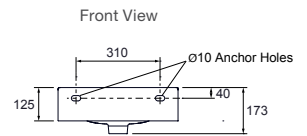

Forefront Wall-Hung Basin

Waste not included

Features

- Ceramic
- 450mm wall-hung basin
- Overflow outlet

Includes

- Chrome overflow cover

One Taphole	RRP: $499	Code: 24985K-1-0
No Taphole	RRP: $499	Code: 24985K-0
Three Tapholes	RRP: $499	Code: 24985K-8-0
Optional Towel Bar	RRP: $99	Code: 24986T-CP

PICTURED: ModernLife 550mm Wall Hung Basin