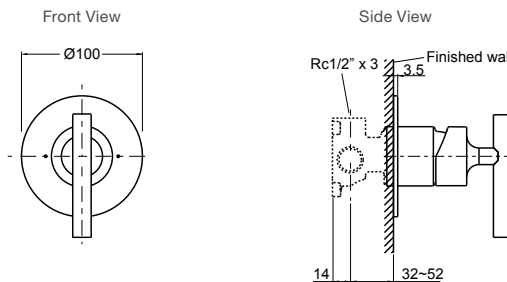

Purist Bath or Shower Mixer (Slim Trim)

Features

- 40mm ceramic disc cartridge
- Suitable for mains pressure

Includes

- Trim kit, In-wall valve

Polished Chrome RRP: **\$699**

Code: 25552A-CP

Please note: No other finishes are available for this product.