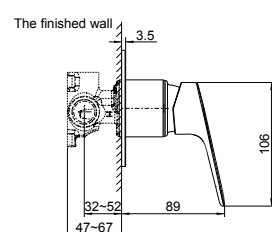

Accliv Freestanding Bath Filler

Features

- Solid Brass Construction
- Durable Ceramic Valves tested for up to 1,000,000 cycles
- WELS Rating: 3 Star, 9 litres/min

Polished Chrome RRP: **$1488**

Code: 28617A-CP

Brushed Nickel RRP: **$1788**

Code: 28617A-BN

Accliv Bath or Shower Mixer (Slim Trim)

Features

- Solid Brass Construction
- Durable Ceramic Valves tested for up to 1,000,000 cycles
- Suitable for mains pressure
- WELS Rating: 5 Star, 5 litres/min

Polished Chrome RRP: **$378**

Code: 28615A-CP

Brushed Nickel RRP: **$468**

Code: 28615A-BN

Side View

Accliv Bath and Shower Mixer with Diverter (Slim Trim)

Features

- Solid Brass Construction
- Durable Ceramic Valves tested for up to 1,000,000 cycles
- WELS Rating: 5 Star, 5 litres/min

Polished Chrome RRP: **$538**

Code: 28616A-CP

Brushed Nickel RRP: **$728**

Code: 28616A-BN