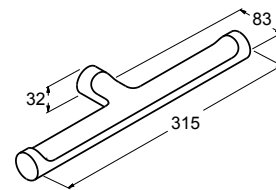

Isometric View