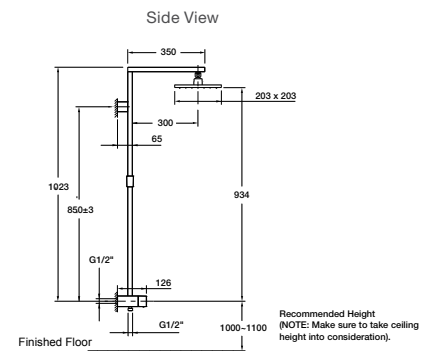

SHOWERING TAPWARE

Exhale Showerhead

Features

- Catalyst air induction technology
- Suitable for mains pressure
- WELS Rating: 3 Star, 9 litres/min

Includes

- Shower arm

RRP: **$299**

Code: 72597T-E-CP

Aleo Dual Shower Column – Exposed Valve

Features

- Direct connection shower column
- Dual check valve
- Suitable for mains pressure
- NZ WELS Rating: 3 Star, 9 litres/min

Includes

- 200mm round super-slim rainhead and 3-function handshower

RRP: **$1229**

Code: 97826T-4E-CP

Aleo Thermostatic Dual Shower Column – Exposed Valve

Features

- Thermostatic valves
- Catalyst rainhead with zero-dripping technology
- Suitable for mains pressure
- NZ WELS Rating : 3 Star, 9 litres/min

Includes

- 250mm round super-slim rainhead and 3-function handshower

RRP: **$1719**

Code: 97822T-9E-CP

Loure Shower Column

Features

- Metal construction
- Suitable for mains pressure
- Multifunction handshower
- WELS Rating: 3 Star, 9 litres/min

RRP: **$2279**

Code: 6219A-CP