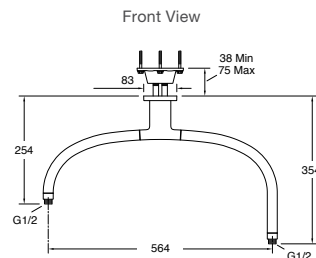

Statement Iconic Dual Shower Arm

Features

- Arched dual shower arm
- Compatible with two single-function rainheads or a single-function rainhead and a wand handshower with hose (sold separately)

Polished Chrome RRP: **$649**
Code: 26305T-CP
Matte Black RRP: **$799**
Code: 26305T-BL
Brushed Nickel RRP: **$799**
Code: 26305T-BN
Brushed Brass RRP: **$849**
Code: 26305T-2MB

Kohler Ceiling Mount Shower Arm

Features

- KOHLER Ceiling Mount Shower Arm complements Statement Rainheads

Polished Chrome RRP: **$129**
Code: 15399T-B-CP
Matte Black RRP: **$159**
Code: 15399T-B-BL
Brushed Nickel RRP: **$159**
Code: 15399T-B-BN
Brushed Brass RRP: **$179**
Code: 15399T-B-2MB

Kohler Wall Mount Shower Arm

Features

- KOHLER Wall Mount Shower Arm complements Statement Rainheads

Polished Chrome RRP: **$169**
Code: 15397T-B-CP
Matte Black RRP: **$239**
Code: 15397T-B-BL
Brushed Nickel RRP: **$239**
Code: 15397T-B-BN
Brushed Brass RRP: **$259**
Code: 15397T-B-2MB

Statement Wall Mount Handshower Holder

Features

- For use with a handshower and hose (sold separately)
- Handshower holder pivots to adjust spray angle and fits most handshowers

Polished Chrome RRP: **$119**
Code: 26309T-CP
Matte Black RRP: **$139**
Code: 26309T-BL
Brushed Nickel RRP: **$139**
Code: 26309T-BN
Brushed Brass RRP: **$149**
Code: 26309T-2MB