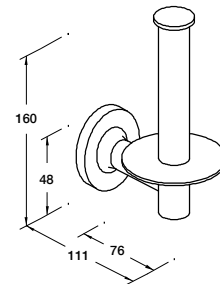

Isometric View