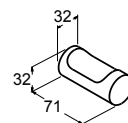

RRP: **\$129**
Code: 9315T-CP

Isometric View

July/Viteo Towel Ring 212mm

RRP: **\$99**
Code: 45401T-CP

Isometric View

July/Viteo Robe Hook

RRP: **\$69**
Code: 45394T-CP

Isometric View