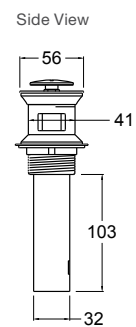

Click-up Waste

Features

- Click-up waste (DN32)
- Compatible with or without overflow
- Suitable for most KOHLER basins
- DN32 to DN40 outlet adapter included

White	RRP: $99	Code: 7119A-ZZ-0
Polished Chrome	RRP: $99	Code: 7119A-CP
Rose Gold	RRP: $139	Code: 7119A-RGD
Brushed Nickel	RRP: $139	Code: 7119A-BN
Brushed Bronze	RRP: $139	Code: 7119A-BV
Titanium	RRP: $139	Code: 7119A-TT
Blackened Bronze	RRP: $139	Code: 7119A-2BL

Finishes

	0
	CP
	RGD
	BN
	BV
	TT
	2BL

Note: Not suitable for Artist Edition glass basins.