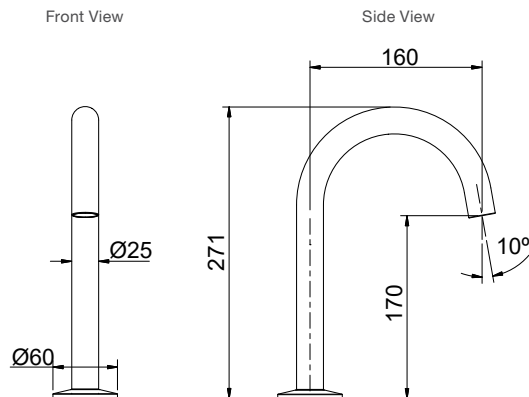

Brushed Nickel RRP: **\$459**

Code: 77967T-ND-BN

Brushed Brass RRP: **\$459**

Code: 77967T-ND-2MB

Matte Black RRP: **\$459**

Code: 77967T-ND-BL

Components Hob Mount Ribbon Basin Spout

Features