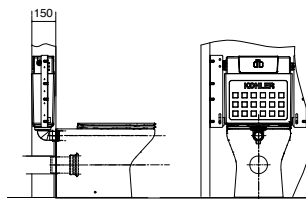

TOILETS

WALL FACED

Reach II Wall Faced Toilet Pan & Seat

Features

- Rimless pan
- WELS 4 star, dual flush 4.5/3L

Wrap seat RRP: **$699** Code: 33233A-0

Slim seat RRP: **$779** Code: 33232A-0

Elite seat RRP: **$849** Code: 33234A-0

Note: Pan and seat only. Refer to pages 44-45 for available tank and flush plate options.

In Wall Views – Low Height

ModernLife Wall Faced Toilet Pan & Seat

Features

- Rimless pan
- WELS 4 star, dual flush 4.5/3L
- Vitreous china
- Quiet Close™, Vertical Quick Release toilet seat

Slim seat RRP: **$679** Code: 78463A-0

Elite seat RRP: **$789** Code: 21295A-0

Note: Pan and seat only. Refer to pages 44-45 for available tank and flush plate options.

In Wall Views – Low Height