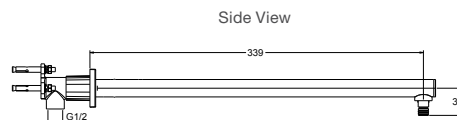

SHOWERING TAPWARE

Statement Dual Function Ceiling Mount Rainhead Arm – 127mm

Features

- Compatible with multi-function rainheads

Polished Chrome	RRP: $289
Code: 26325T-CP	
Matte Black	RRP: $319
Code: 26325T-BL	
Brushed Nickel	RRP: $319
Code: 26325T-BN	
Brushed Brass	RRP: $329
Code: 26325T-2MB	

Statement Dual Function Ceiling Mount Rainhead Arm – 254mm

Features

- Compatible with multi-function rainheads

Polished Chrome	RRP: $369
Code: 26326T-CP	
Matte Black	RRP: $399
Code: 26326T-BL	
Brushed Nickel	RRP: $399
Code: 26326T-BN	
Brushed Brass	RRP: $419
Code: 26326T-2MB	

Statement Dual Function Wall Mount Rainhead Arm – 355mm

Features

- Compatible with multi-function rainheads

Polished Chrome	RRP: $459
Code: 26323T-CP	
Matte Black	RRP: $529
Code: 26323T-BL	
Brushed Nickel	RRP: $529
Code: 26323T-BN	
Brushed Brass	RRP: $559
Code: 26323T-2MB	

Statement Dual Function Wall Mount Rainhead Arm – 482mm

Features

- Compatible with multi-function rainheads

Polished Chrome	RRP: $519
Code: 26324T-CP	
Matte Black	RRP: $589
Code: 26324T-BL	
Brushed Nickel	RRP: $589
Code: 26324T-BN	
Brushed Brass	RRP: $619
Code: 26324T-2MB