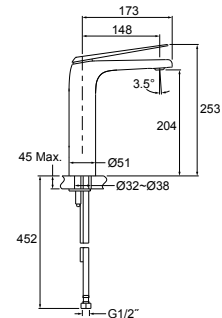

TAPWARE & ACCESSORIES

Avid

Avid delivers sensuous simplicity to the everyday bathroom and transforms it into a purposeful exercise in purity of form. No harsh edges or unnecessary embellishment. Available in Polished Chrome and Titanium PVD finish.

Polished
Chrome (CP)

Titanium (TT)

Avid Basin Mixer

Features

- Ceramic disc cartridge
- Adjustable directional aerator
- WELS Rating: 5 Star, 6 litres/min

Polished Chrome RRP: **$979**
Code: 97345T-4ND-CP

Titanium RRP: **$1239**
Code: 97345T-4ND-TT

Side View

Avid Tall Basin Mixer

Features

- Ceramic disc cartridge
- Adjustable directional aerator
- WELS Rating: 5 Star, 6 litres/min

Polished Chrome RRP: **$1059**
Code: 97347T-4ND-CP

Titanium RRP: **$1329**
Code: 97347T-4ND-TT

Side View

Avid Super Tall Basin Mixer

Features

- Ceramic disc cartridge
- Adjustable directional aerator
- WELS Rating: 5 Star, 6 litres/min

Polished Chrome RRP: **$1109**
Code: 97348T-4ND-CP

Titanium RRP: **$1439**
Code: 97348T-4ND-TT

Side View