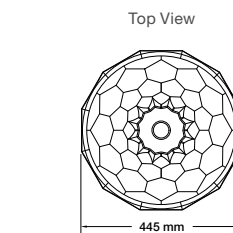

Note: Actual basin colours may vary from those depicted here.