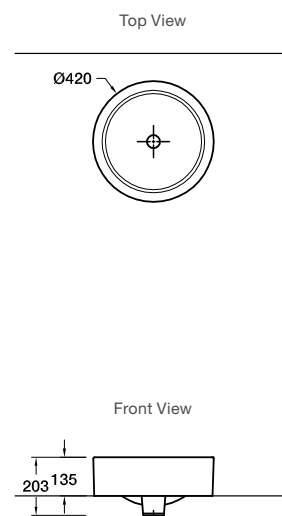

Chalice Vessel Basin

Features

- Ceramic
- 420mm countertop basin
- Bench top installation
- Overflow outlet

Includes

- Bench top cutting template
- Chrome overflow cover

White Basin	RRP: $449	Code: 14800A-0
Black Basin	RRP: $599	Code: 14800A-7