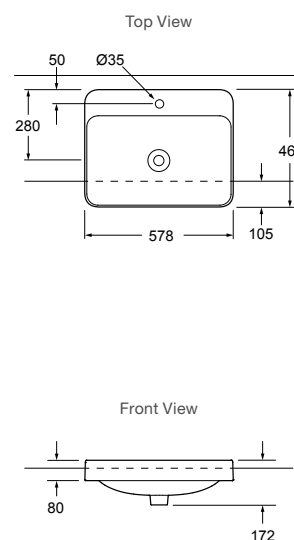

Forefront Rectangular Semi-Recessed Basin

Features

- Ceramic
- 578mm semi-recessed countertop basin with one tap hole
- Semi-recessed installation
- Overflow outlet

Includes

- Bench top cutting template

RRP: **$609** Code: 11479T-VC1-0