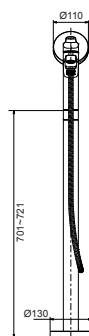

Polished Chrome RRP: **\$1488**

Code: 28617A-CP

Brushed Nickel RRP: **\$1788**

Code: 28617A-BN

Front View

Side View

Accliv Bath or Shower Mixer (Slim Trim)

Brushed
Nickel