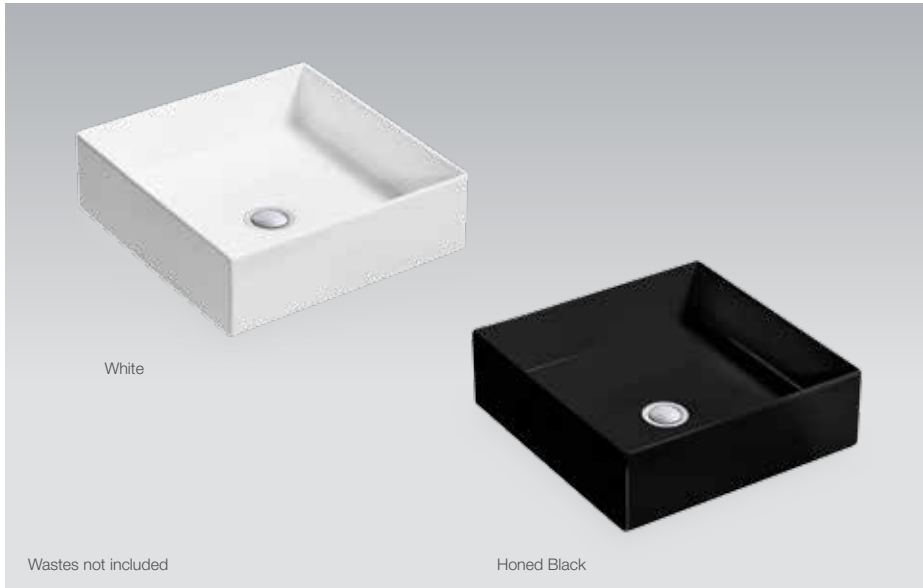

Mica Slim Rim Square Vessel Basin

Features

- Supramic technology provides a thinner yet stronger ceramic
- 393mm countertop vessel basin
- 6mm slim rim
- Highly durable even with a thinner profile
- KOHLER CleanCoat® for a lustrous, spotless look and carefree maintenance

Includes

- Bench top cutting template

White Basin	RRP: $899	Code: 90011T-0
Black Basin	RRP: $999	Code: 90011T-HB1