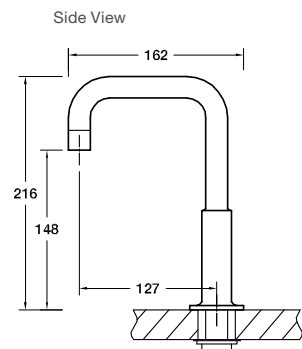

Purist Hob Mount Basin Set and Lever Handles

Rose Gold

Features

- ¼ turn ceramic disc cartridges
- Suitable for mains pressure
- WELS Rating: 5 Star, 6 litres/min

Polished Chrome RRP: **\$879**
Code: 14406A-B4-CP
Rose Gold RRP: **\$1289**
Code: 14406A-B4-RGD
Brushed Nickel RRP: **\$1289**
Code: 14406A-B4-BN
Brushed Bronze RRP: **\$1289**
Code: 14406A-B4-BV