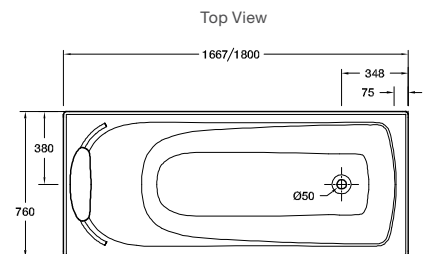

Regatta Drop-In Baths

1675mm

Features

- Chrome rail
- Rail fixing kit
- Available in two sizes
- Bath pillow in charcoal included

1675mm L 1675 x W 760 x D 520

Internal Measurements

Seating Width:	460mm
Base Length:	1145mm
Depth:	510mm
Capacity to Overflow	230L
Dry Weight	20kg

RRP: **$999** Code: 11301A-0

1800mm L 1800 x W 760 x D 520

Internal Measurements

Seating Width:	460mm
Base Length:	1280mm
Depth:	510mm
Capacity to Overflow	300L
Dry Weight	25kg

RRP: **$1169** Code: 11300A-0