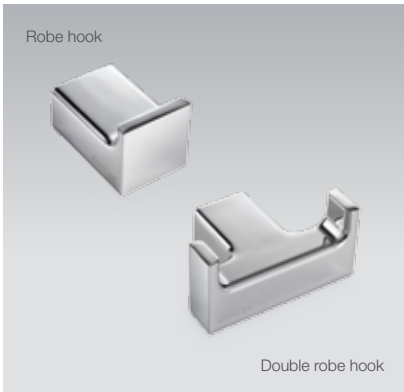

Strayt

The streamlined appearance and minimalist design of the Strayt range reflects a contemporary design that adds charm and character to modern bathrooms.

Strayt Towel Bar 457mm

Features

- Sizes available: 457mm

RRP: **\$169**

Code: 98419T-CP

Isometric View

Strayt Robe Hook / Double Robe Hook

Robe hook

RRP: **\$109**

Code: 37345T-CP

Double robe hook