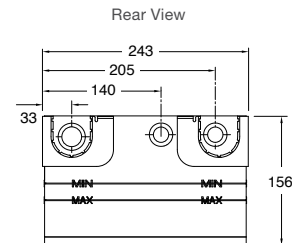

SHOWERING TAPWARE

Anthem

Accommodating up to six outlets, Anthem valves and controls offer total mastery over every spray.

Anthem Recessed Mechanical Thermostatic Control – 2OT

Features

- Trim plate includes temperature control knob with pop-out water volume control buttons
- Requires two-port thermostatic valve with integral volume control (sold separately).

Polished Chrome RRP: **$299**
Code: 26346T-9-CP
Matte Black RRP: **$399**
Code: 26346T-9-BL
Brushed Nickel RRP: **$399**
Code: 26346T-9-BN
Brushed Brass RRP: **$449**
Code: 26346T-9-2MB

Anthem Recessed Mechanical Thermostatic Valve – 2OT

Features

- High-flow mechanically controlled thermostatic mixing valve
- Adjustable comfort setting
- Up to 30 L/min Flow rate
- Requires two-outlet thermostatic valve control panel trim with recessed push button (sold separately)

RRP: **$800** Code: 26340X-NA

Anthem Recessed Mechanical Thermostatic Control – 3OT

Features

- Trim plate includes temperature control knob with pop-out water volume control buttons
- Requires three-port thermostatic valve with integral volume control (sold separately).

Polished Chrome RRP: **$399**
Code: 26347T-9-CP
Matte Black RRP: **$529**
Code: 26347T-9-BL
Brushed Nickel RRP: **$529**
Code: 26347T-9-BN
Brushed Brass RRP: **$599**
Code: 26347T-9-2MB