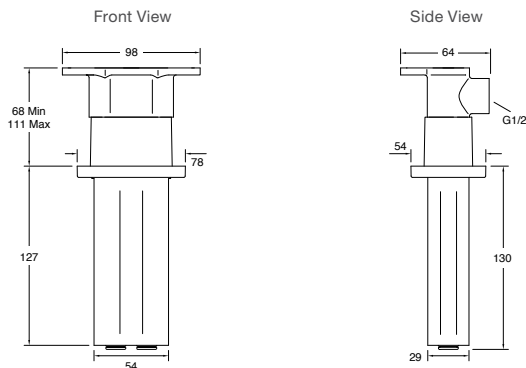

SHOWERING TAPWARE

Statement Dual Function Ceiling Mount Rainhead Arm – 127mm

Features

- Compatible with multi-function rainheads

| | |
|------------------|-------------------|
| Polished Chrome | RRP: \$289 |
| Code: 26325T-CP | |
| Matte Black | RRP: \$319 |
| Code: 26325T-BL | |
| Brushed Nickel | RRP: \$319 |
| Code: 26325T-BN | |
| Brushed Brass | RRP: \$329 |
| Code: 26325T-2MB | |