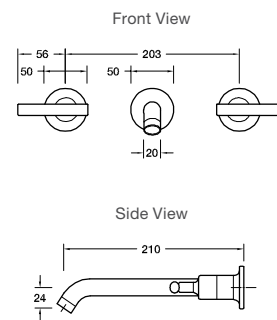

Purist Basin Set with Low Spout and Lever Handles

Features

- ¼ turn ceramic disc cartridges
- Suitable for mains pressure
- WELS Rating: 5 Star, 6 litres/min

Polished Chrome RRP: **$939**

Code: 14410A-B4-CP

Rose Gold RRP: **$1059**

Code: 14410A-B4-RGD

Brushed Nickel RRP: **$1059**

Code: 14410A-B4-BN

Brushed Bronze RRP: **$1059**

Code: 14410A-B4-BV

Purist Wall Mount Basin Set with Lever handles

Features

- ¼ turn ceramic disc cartridges
- Suitable for mains pressure
- WELS Rating: 5 Star, 6 litres/min

Polished Chrome RRP: **$829**

Code: 14415A-B4-CP

Rose Gold RRP: **$1059**

Code: 14415A-B4-RGD

Brushed Nickel RRP: **$1059**

Code: 14415A-B4-BN

Brushed Bronze RRP: **$1059**

Code: 14415A-B4-BV