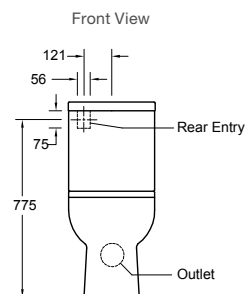

TOILETS

BACK TO WALL

Kohler Dual Back to Wall Toilet Suite

Features

- Box rim
- WELS 4 star, dual flush 4.5/3L
- Top left rear entry or right/left pan side entry
- Quiet Close™, VQR (vertical quick release) toilet seat
- S-trap set out: 90mm-140mm with vario pan connector and 20mm pan collar – supplied; Optional: 160mm-230mm (with long adjustable vario pan connector, 77837A-NA – not supplied)
- P-trap set out: 185mm
- Box rim

Top left rear inlet RRP: **$819** Code: 4346A-0

Rear or side entry RRP: **$819** Code: 77304A-0

ModernLife Back to Wall Toilet Suite

Features

- First truly rimless back to wall toilet
- WELS 4 star, dual flush 4.5/3L
- Quiet Close™ toilet seat
- Optional Elite seat (including night light and fragrance pack)
- Top left rear inlet
- S-trap set out: 90mm-110mm (with vario pan connector and 20mm offset pan collar – supplied); Optional: 180mm-280mm (with long adjustable vario pan connector, 77837A-NA – not supplied)
- P-trap set out: 185mm

Slim seat RRP: **$999** Code: 78469A-0

Elite seat RRP: **$1119** Code: 77766A-0