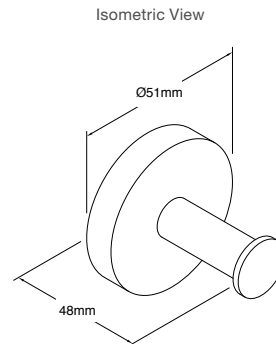

TAPWARE & ACCESSORIES

Elate Towel Bar 610mm

- Polished Chrome RRP: **$149**
  Code: 27287-CP
- Brushed Nickel RRP: **$189**
  Code: 27287-BN
- Brushed Brass RRP: **$189**
  Code: 27287-2MB
- Matte Black RRP: **$189**
  Code: 27287-BL

Elate Hotelier

- Polished Chrome RRP: **$289**
  Code: 27294-CP
- Brushed Nickel RRP: **$379**
  Code: 27294-BN
- Brushed Brass RRP: **$379**
  Code: 27294-2MB
- Matte Black RRP: **$379**
  Code: 27294-BL

Elate Robe Hook

- Polished Chrome RRP: **$59**
  Code: 27290-CP
- Brushed Nickel RRP: **$79**
  Code: 27290-BN
- Brushed Brass RRP: **$79**
  Code: 27290-2MB
- Matte Black RRP: **$79**
  Code: 27290-BL

Elate Vertical Toilet Roll Holder

- Polished Chrome RRP: **$109**
  Code: 27293-CP
- Brushed Nickel RRP: **$149**
  Code: 27293-BN
- Brushed Brass RRP: **$149**
  Code: 27293-2MB
- Matte Black RRP: **$149**
  Code: 27293-BL

PICTURED: Elate Towel Bar 762mm