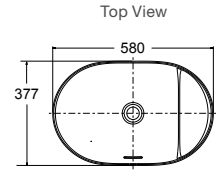

Chalice Sleek Oval Vessels with Storage Deck

Features

- Ceramic
- 580mm semi-recessed countertop basin
- 7mm slim rim

Includes

- Bench top cutting template

Sleek Oval Vessel with Storage Deck

RRP: **$649** Code: 31703T-0

Sleek Oval Vessel, Semi-Recessed with Storage Deck

RRP: **$699** Code: 31704T-0

Semi-Recessed Front Cross-Section View

Chalice Sleek Oval Vessels

Features

- Ceramic
- 580mm semi-recessed countertop basin
- 7mm slim rim

Includes

- Bench top cutting template

Sleek Oval Vessel

RRP: **$649** Code: 31701T-0

Sleek Oval Vessel, Semi-Recessed

RRP: **$699** Code: 31702T-0

Semi-Recessed Front Cross-Section View

PICTURED: Chalice Sleek Oval Vessel – with Tap Deck