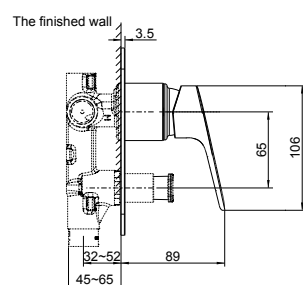

Polished Chrome RRP: **\$538**

Code: 28616A-CP

Brushed Nickel RRP: **\$728**

Code: 28616A-BN

Front View

Side View

TAPWARE & ACCESSORIES

Avid