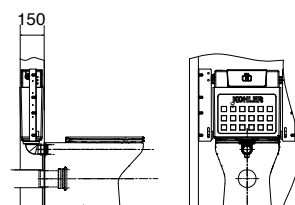

TOILETS

WALL FACED

Reach II Wall Faced Toilet Pan & Seat

Features

- Rimless pan
- WELS 4 star, dual flush 4.5/3L

Wrap seat RRP: **$699** Code: 33233A-0

Slim seat RRP: **$779** Code: 33232A-0

Elite seat RRP: **$849** Code: 33234A-0

Note: Pan and seat only. Refer to pages 44-45 for available tank and flush plate options.

In Wall Views – Low Height

ModernLife Wall Faced Toilet Pan & Seat

Features

- Rimless pan
- WELS 4 star, dual flush 4.5/3L
- Vitreous china
- Quiet Close™, Vertical Quick Release toilet seat

Slim seat RRP: **$679** Code: 78463A-0

Elite seat RRP: **$789** Code: 21295A-0

Note: Pan and seat only. Refer to pages 44-45 for available tank and flush plate options.

In Wall Views – Low Height