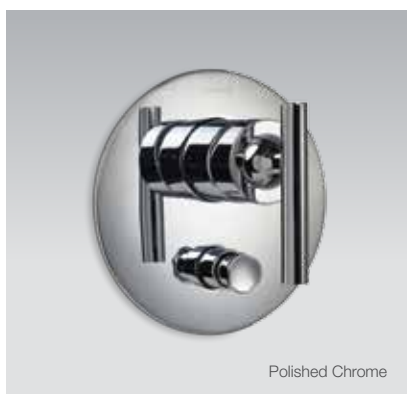

Purist Bath and Shower Mixer with Diverter (Slim Trim)