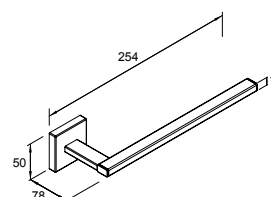

Code: 23291-BL

Brushed Nickel RRP: **\$129**

Code: 23291-BN

Brushed Brass RRP: **\$149**

Code: 23291-2MB

Isometric View

Square Toilet Paper Holder

Features