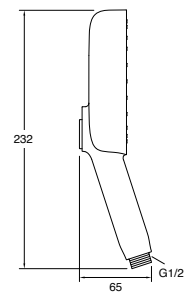

Statement Handshower – Round

Features

- Three spray experiences: Full Coverage, Deep Massage, Cloud
- Catalyst Spray technology
- Suitable for mains pressure
- WELS Rating: 4 Star, 7 litres/min

Polished Chrome RRP: **$129**
Code: 26282T-G-CP

Matte Black RRP: **$169**
Code: 26282T-G-BL

Brushed Nickel RRP: **$169**
Code: 26282T-G-BN

Brushed Brass RRP: **$209**
Code: 26282T-G-2MB

Side View

Statement Handshower – Oblong

Features

- Three spray experiences: Full Coverage, Deep Massage, Cloud
- Catalyst Spray technology
- Suitable for mains pressure
- WELS Rating: 4 Star, 7 litres/min

Polished Chrome RRP: **$109**
Code: 26284T-G-CP

Matte Black RRP: **$149**
Code: 26284T-G-BL

Brushed Nickel RRP: **$149**
Code: 26284T-G-BN

Brushed Brass RRP: **$189**
Code: 26284T-G-2MB