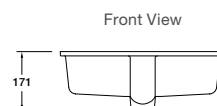

Verticyl Oval Under-Counter Basin

Features

- Ceramic
- 486mm under-counter basin
- Under countertop installation
- Overflow outlet

Includes

- Bench top cutting template
- Bench fixing clamps
- Bench fixing anchors and screws

RRP: **$399** Code: 2881T-0