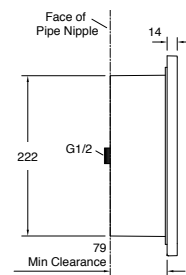

Statement Open Rain Iconic Rainhead

Features

- Unique design with stream flowing into wide-nozzle faceplate
- Full coverage rain spray
- Suitable for mains pressure
- WELS Rating: 4 Star, 6 litres/min

1. Polished Chrome RRP: **$349**
   Code: 26301T-E2-CP
2. Matte Black RRP: **$439**
   Code: 26301T-E2-BL
3. Brushed Nickel RRP: **$439**
   Code: 26301T-E2-BN
4. Brushed Brass RRP: **$529**
   Code: 26301T-E2-2MB

Statement Body Spray – Oblong

Features

- Single-function linear body spray delivers 14 twirling deep massage streams
- Suitable for mains pressure
- WELS Rating: 4 Star

1. Polished Chrome RRP: **$179**
   Code: 26300T-E2-CP
2. Matte Black RRP: **$199**
   Code: 26300T-E2-BL
3. Brushed Nickel RRP: **$199**
   Code: 26300T-E2-BN
4. Brushed Brass RRP: **$219**
   Code: 26300T-E2-2MB

Side View