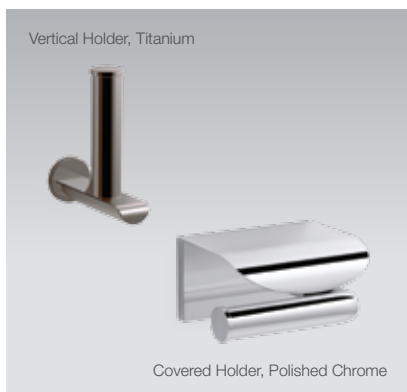

Avid Toilet Tissue Holders

Vertical Toilet Tissue Holder,
Polished Chrome
RRP: **$169**
Code: 97502T-CP
Vertical Toilet Tissue Holder, Titanium
RRP: **$229**
Code: 97502T-TT
Toilet Tissue Holder With Cover,
Polished Chrome
RRP: **$219**
Code: 97503T-CP
Toilet Tissue Holder With Cover, Titanium
RRP: **$269**
Code: 97503T-TT