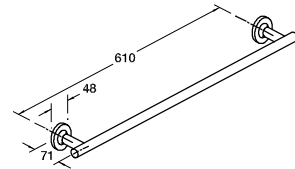

Isometric Views