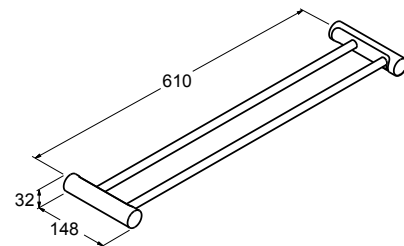

Isometric View