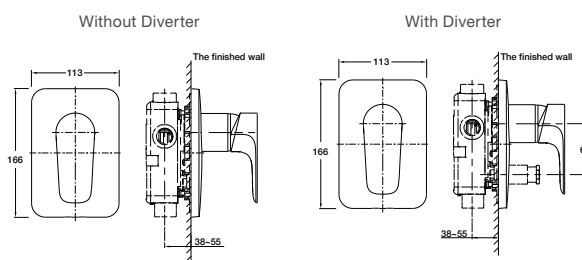

Includes

- In-wall valve
- Trim kit

Without diverter RRP: **\$519**

Code: 97280A-CP

With diverter RRP: **\$609**

Code: 97281A-CP

Aleo Bath or Shower Mixer (Slim Trim)

Features