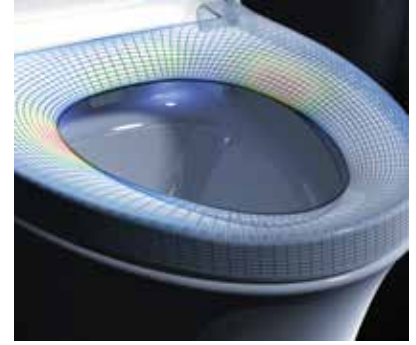

Ergonomic French curve seat