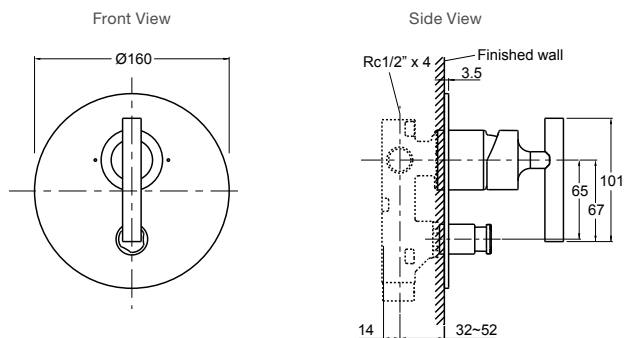

Includes

- Trim kit, In-wall valve with diverter

Polished Chrome RRP: **$919**

Code: 25553A-CP

Please note: No other finishes are available for this product.