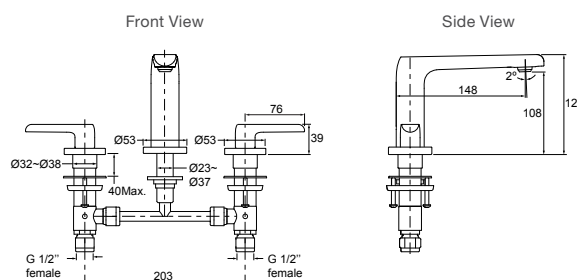

Avid Wall Mount Basin Mixer

Features

- Ceramic disc cartridge
- Adjustable directional aerator
- WELS Rating: 5 Star, 6 litres/min

Polished Chrome RRP: **$839**

Code: 97358T-4ND-CP

Titanium RRP: **$1089**

Code: 97358T-4ND-TT

Avid Hob Mount Basin Set

Features

- ¼ turn ceramic disc cartridges
- Adjustable directional aerator
- WELS Rating: 5 Star, 6 litres/min

Polished Chrome RRP: **$979**

Code: 97352T-4ND-CP

Titanium RRP: **$1239**

Code: 97352T-4ND-TT

Avid Hob Mount Bath Filler Set

Features

- ¼ turn ceramic disc cartridges
- Adjustable directional aerator

Polished Chrome RRP: **$979**

Code: 97363T-4E-CP

Titanium RRP: **$1239**

Code: 97363T-4E-TT

Avid Bath and Shower Mixer with Diverter

Features

- 40mm ceramic disc cartridge
- Suitable for mains pressure

Includes

- Trim kit
- In-wall valve with diverter

Polished Chrome RRP: **$909**

Code: 77919A-CP

Titanium RRP: **$1109**

Code: 77919A-TT