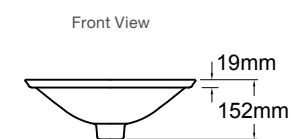

Includes

- Bench top cutting template

Blush Floral – Round

RRP: **\$2929** Code: 30333-DM1-0

Midnight Floral – Round

RRP: **\$2929** Code: 30333-DM2-0

Dutchmaster Self Rimming Basin – Rectangle

Product shown: Blush Floral.