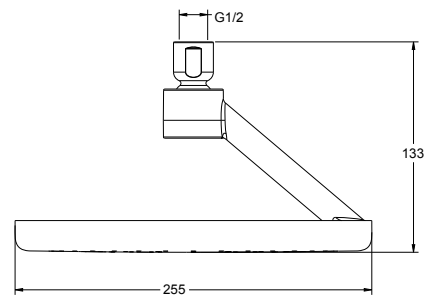

Features

- Unique design with stream flowing into wide-nozzle faceplate
- Full coverage rain spray
- Suitable for mains pressure
- WELS Rating: 4 Star, 6 litres/min

1. Polished Chrome RRP: **$349**
   Code: 26301T-E2-CP
2. Matte Black RRP: **$439**
   Code: 26301T-E2-BL
3. Brushed Nickel RRP: **$439**
   Code: 26301T-E2-BN
4. Brushed Brass RRP: **$529**
   Code: 26301T-E2-2MB

Side View