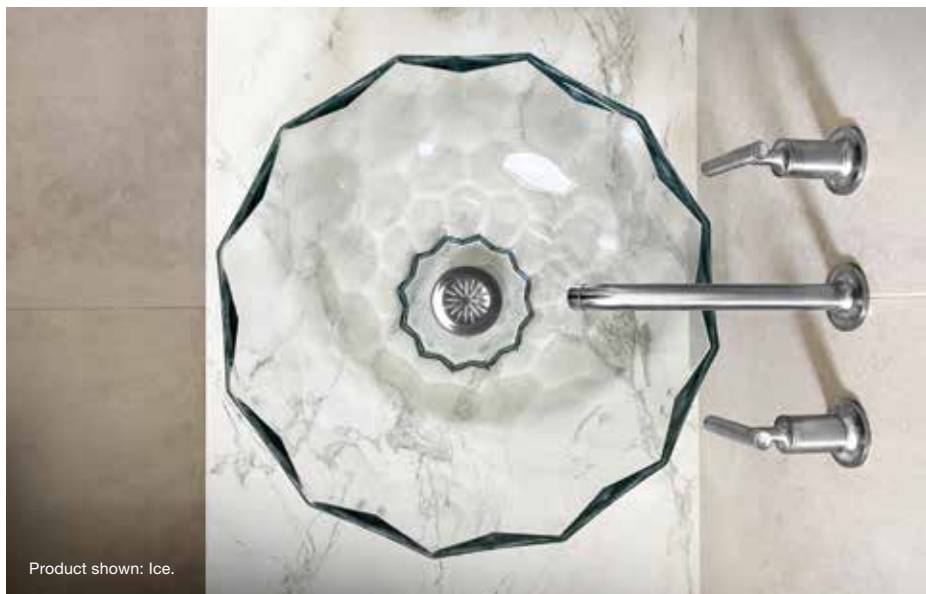

Blush Floral – Rectangle

RRP: **\$2929** Code: 30334-DM1-0

Midnight Floral – Rectangle

RRP: **\$2929** Code: 30334-DM2-0

Briolette Faceted Glass Vessel Basin

Product shown: Ice.

The Briolette glass sink displays a uniquely faceted shape inspired by the precisely cut surfaces of precious stone. Gently curved walls highlight the natural textural qualities of glass and create a striking reflective effect. This sink sits on top of the counter as a brilliant addition to your bath or powder room.