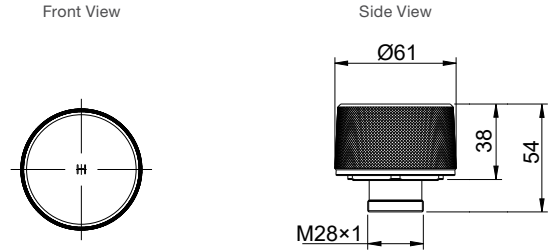

TAPWARE & ACCESSORIES

Components Wall Mount Oyl Handles

Features

- Premium metal construction
- A range of interchangeable Components spouts available

Polished Chrome RRP: **$209**
Code: 77981T-8-CP
Brushed Nickel RRP: **$269**
Code: 77981T-8-BN
Brushed Brass RRP: **$269**
Code: 77981T-8-2MB
Matte Black RRP: **$269**
Code: 77981T-ZY-BL
Add Valve* – Valve RRP: **$339**
Code: 28139T-DR-NA

*Note: Valve must be purchased in addition to handles.

Components Wall Mount Industrial Handles

Features

- Premium metal construction
- A range of interchangeable Components spouts available

Polished Chrome RRP: **$209**
Code: 77981T-9-CP
Brushed Nickel RRP: **$269**
Code: 77981T-9-BN
Brushed Brass RRP: **$269**
Code: 77981T-9-2MB
Matte Black RRP: **$269**
Code: 77981T-ZX-BL
Add Valve* – Valve RRP: **$339**
Code: 28139T-DR-NA

*Note: Valve must be purchased in addition to handles.

Components Wall Mount Tube Basin Spout

Features

- Premium metal construction
- A range of interchangeable Components handles available
- WELS Rating: 5 Star, 6 litres/min

Polished Chrome RRP: **$329**
Code: 23890T-ND-CP
Brushed Nickel RRP: **$439**
Code: 23890T-ND-BN
Brushed Brass RRP: **$439**
Code: 23890T-ND-2MB
Matte Black RRP: **$439**
Code: 23890T-ND-BL

Components Wall Mount Ribbon Basin Spout

Features

- Premium metal construction
- A range of interchangeable Components handles available
- WELS Rating: 5 Star, 6 litres/min

Polished Chrome RRP: **$329**
Code: 23888T-ND-CP
Brushed Nickel RRP: **$439**
Code: 23888T-ND-BN
Brushed Brass RRP: **$439**
Code: 23888T-ND-2MB
Matte Black RRP: **$439**
Code: 23888T-ND-BL