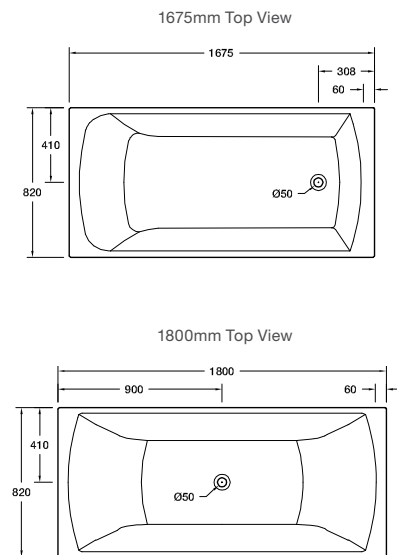

Patio Drop-in Baths

For side views, please refer to technical drawings on the website.

Features

- Available in two sizes
- Drop in acrylic bath (fully reinforced)

1675mm L 1675 x W 820 x D 520

Internal Measurements

Seating Width:	510mm
Base Length:	1245mm
Depth:	492mm
Capacity to Overflow:	300L
Dry Weight:	20kg

RRP: **$899** Code: 18227A-0

1800mm L 1800 x W 820 x D 538

Internal Measurements

Seating Width:	510mm
Base Length:	1170mm
Depth:	510mm
Capacity to Overflow:	330L
Dry Weight:	25kg

RRP: **$999** Code: 18225A-0