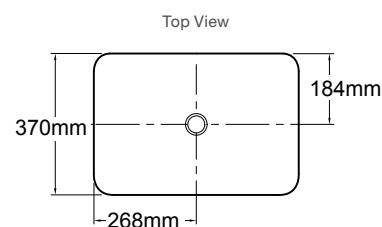

Blush Floral – Rectangle

RRP: **\$2929** Code: 30334-DM1-0

Midnight Floral – Rectangle

RRP: **\$2929** Code: 30334-DM2-0

Briolette Faceted Glass Vessel Basin

Product shown: Ice.

The Briolette glass sink displays a uniquely faceted shape inspired by the precisely cut surfaces of precious stone. Gently curved walls highlight the natural textural qualities of glass and create a striking reflective effect. This sink sits on top of the counter as a brilliant addition to your bath or powder room.