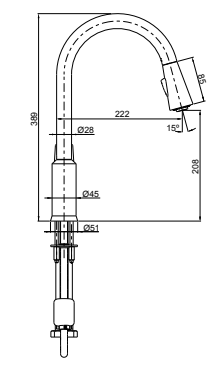

KITCHEN TAPWARE

Taut Kitchen Mixer

Features

- Ceramic disc cartridge for durability
- Suitable for mains pressure
- WELS Rating: 5 Star, 6 litres/min

Polished Chrome RRP: **$399**

Code: 74053T-4E-CP

Matte Black RRP: **$609**

Code: 74053T-4E-BL

Finishes

Taut Pull Down Spray Kitchen Mixer

Features

- Two-function spray head with spray and aerated flow function
- Ball joint on spray head
- 360 degree swivel gooseneck spout
- Suitable for mains pressure
- WELS Rating: 5 Star, 6 litres/min

Polished Chrome RRP: **$619**

Code: 21367T-4E-CP

Matte Black RRP: **$749**

Code: 21367T-4E-BL

Finishes

Side View

Simplice Pull Down Kitchen Mixer

Features

- Three-function pull-down sprayhead with touch control
- DockNetik® magnetic docking
- MasterClean™ sprayface and intense cleaning Sweep® spray
- Suitable for mains pressure
- WELS Rating: 5 Star, 6 litres/min

Polished Chrome RRP: **$669**

Code: 596T-4E-CP

Vibrant Stainless RRP: **$769**

Code: 596T-4E-VS

Matte Black RRP: **$769**

Code: 596T-4E-BL

Finishes

Purist Kitchen Mixer

Features

- Swivel spout
- Suitable for mains pressure
- WELS Rating: 5 Star, 6 litres/min

Polished Chrome RRP: **$839**

Code: 14597A-4-CP

Rose Gold RRP: **$939**

Code: 14597A-4-RGD

Brushed Nickel RRP: **$939**

Code: 14597A-4-BN

Brushed Bronze RRP: **$939**

Code: 14597A-4-BV

Finishes