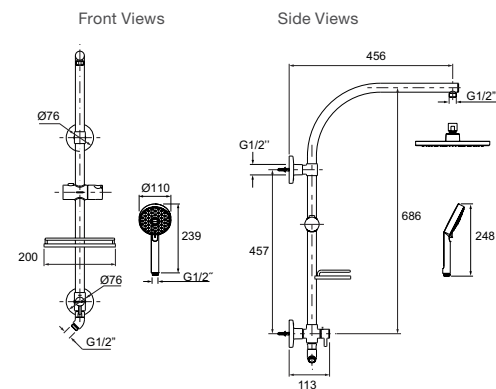

SHOWERING TAPWARE

HydroRail Rain Shower Square Column Standard

Features

- Top inlet for retrofit with previous fixed showerhead installations
- 200mm ABS showerhead with Katalyst Spray technology
- 110mm multifunction handshower
- Arched showerarm for increased rainhead clearance
- Suitable for mains pressure
- WELS Rating: 3 Star, 9 litres/min

RRP: **$1189**
Code: 78569A-CP

HydroRail Rain Shower Round Column Standard

Features

- Top inlet for retrofit with previous fixed showerhead installations
- 200mm ABS showerhead with Katalyst Spray technology
- 110mm multifunction handshower
- Arched showerarm for increased rainhead clearance
- Suitable for mains pressure
- WELS Rating: 3 Star, 9 litres/min

RRP: **$1189**
Code: 78566A-CP

HydroRail Rain Shower Square Column Premium

Features

- Top inlet for retrofit with previous fixed showerhead installations
- 200mm metal showerhead with Katalyst Spray technology
- 110mm multifunction handshower
- Arched showerarm for increased rainhead clearance
- Suitable for mains pressure
- WELS Rating: 3 Star, 7.5 litres/min

RRP: **$1609**
Code: 78564A-CP

HydroRail Rain Shower Round Column Premium

Features

- Top inlet for retrofit with previous fixed showerhead installations
- 200mm metal showerhead with Katalyst Spray technology
- 110mm multifunction handshower
- Arched showerarm for increased rainhead clearance
- Suitable for mains pressure
- WELS Rating: 3 Star, 7.5 litres/min

RRP: **$1609**
Code: 78559A-CP