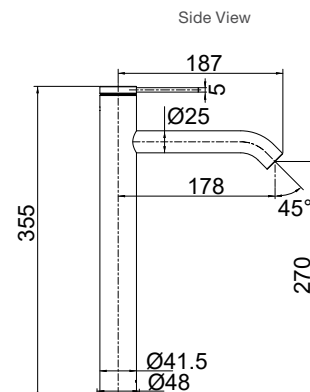

TAPWARE & ACCESSORIES

Components

Create your own signature look by combining a basin or bath spout with your style of handles. Available in four finishes: Polished Chrome, Moderne Brushed Brass, Brushed Nickel and Matte Black*.

*Matte Black finish not available until late 2022

Components Basin Mixer

Features

- Single pin handle allows for both volume and temperature control
- Temperature memory allows mixer to be turned on and off at the temperature set during prior usage
- WELS Rating: 5 Star, 6 litres/min

Polished Chrome	RRP: $589
Code: 77958T-4AND-CP	
Brushed Nickel	RRP: $769
Code: 77958T-4AND-BN	
Brushed Brass	RRP: $769
Code: 77958T-4AND-2MB	
Matte Black	RRP: $769
Code: 77958T-4AND-BL	

Components Tall Basin Mixer

Features

- Single pin handle allows for both volume and temperature control
- Temperature memory allows mixer to be turned on and off at the temperature set during prior usage
- WELS Rating: 5 Star, 6 litres/min

Polished Chrome	RRP: $629
Code: 77959T-4AND-CP	
Brushed Nickel	RRP: $799
Code: 77959T-4AND-BN	
Brushed Brass	RRP: $799
Code: 77959T-4AND-2MB	
Matte Black	RRP: $799
Code: 77959T-4AND-BL	

Components Super Tall Basin Mixer

Features

- Single pin handle allows for both volume and temperature control
- Temperature memory allows mixer to be turned on and off at the temperature set during prior usage
- WELS Rating: 5 Star, 6 litres/min

Polished Chrome	RRP: $679
Code: 77960T-4AND-CP	
Brushed Nickel	RRP: $859
Code: 77960T-4AND-BN	
Brushed Brass	RRP: $859
Code: 77960T-4AND-2MB	
Matte Black	RRP: $859
Code: 77960T-4AND-BL