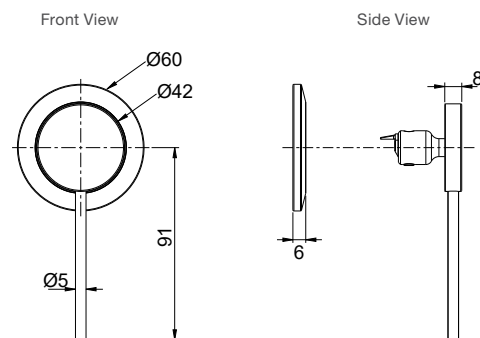

Components Wall Mount Row Basin Spout

Features

- Premium metal construction
- A range of interchangeable Components handles available
- WELS Rating: 5 Star, 6 litres/min

Polished Chrome RRP: **$369**

Code: 23889T-ND-CP

Brushed Nickel RRP: **$479**

Code: 23889T-ND-BN

Brushed Brass RRP: **$479**

Code: 23889T-ND-2MB

Matte Black RRP: **$479**

Code: 23889T-ND-BL

Components Wall Mount Lever Mixer

Mixer – Polished Chrome

RRP: **$109** Code: 77980T-4-CP

Add Valve* – Polished Chrome

RRP: **$339** Code: 28138T-DR-CP

Mixer – Brushed Nickel

RRP: **$149** Code: 77980T-4-BN

Add Valve* – Brushed Nickel

RRP: **$449** Code: 28138T-DR-BN

Mixer – Brushed Brass

RRP: **$149** Code: 77980T-4-2MB

Add Valve* – Brushed Brass

RRP: **$449** Code: 28138T-DR-2MB

Mixer – Matte Black

RRP: **$149** Code: 77980T-ZZ-BL

Add Valve* – Matte Black

RRP: **$449** Code: 28138T-DR-BL

*Note: Valve must be purchased in addition to handle.

Components Wall Mount Pin Lever Mixer

Mixer – Polished Chrome

RRP: **$109** Code: 77980T-4A-CP

Add Valve* – Polished Chrome

RRP: **$339** Code: 28138T-DR-CP

Mixer – Brushed Nickel

RRP: **$149** Code: 77980T-4A-BN

Add Valve* – Brushed Nickel

RRP: **$449** Code: 28138T-DR-BN

Mixer – Brushed Brass

RRP: **$149** Code: 77980T-4A-2MB

Add Valve* – Brushed Brass

RRP: **$449** Code: 28138T-DR-2MB

Mixer – Matte Black

RRP: **$149** Code: 77980T-ZY-BL

Add Valve* – Matte Black

RRP: **$449** Code: 28138T-DR-BL

*Note: Valve must be purchased in addition to handle.

Components Wall Mount Tube Bath Spout

Features

- Premium metal construction
- A range of interchangeable Components handles available

Polished Chrome RRP: **$269**

Code: 77999T-CP

Brushed Nickel RRP: **$339**

Code: 77999T-BN

Brushed Brass RRP: **$339**

Code: 77999T-2MB

Matte Black RRP: **$339**

Code: 77999T-BL