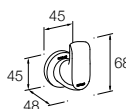

Single Robe Hook, Polished Chrome
RRP: **$129**
Code: 97499T-CP
Single Robe Hook, Titanium
RRP: **$159**
Code: 97499T-TT
Double Robe Hook, Polished Chrome
RRP: **$159**
Code: 97500T-CP
Double Robe Hook, Titanium
RRP: **$209**
Code: 97500T-TT

Isometric View