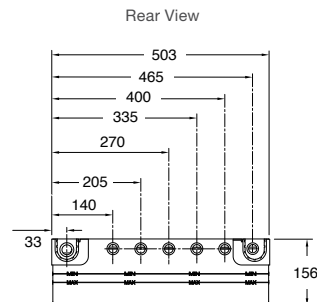

SHOWERING TAPWARE

Anthem Recessed Mechanical Thermostatic Control – 5OT

Features

- Trim plate includes temperature control knob with pop-out water volume control buttons
- Requires five-port thermostatic valve with integral volume control (sold separately).

Polished Chrome RRP: **$549**
Code: 26349T-9-CP
Matte Black RRP: **$719**
Code: 26349T-9-BL
Brushed Nickel RRP: **$719**
Code: 26349T-9-BN
Brushed Brass RRP: **$809**
Code: 26349T-9-2MB

Anthem Recessed Mechanical Thermostatic Valve – 5OT

Features

- High-flow mechanically controlled thermostatic mixing valve
- Adjustable comfort setting
- Up to 45 L/min Flow rate
- Requires five-outlet thermostatic valve control panel trim with recessed push button (sold separately)

RRP: **$1100** Code: 26343X-NA

Anthem Recessed Mechanical Thermostatic Control – 6OT

Features

- Trim plate includes temperature control knob with pop-out water volume control buttons
- Requires six-port thermostatic valve with integral volume control (sold separately).

Polished Chrome RRP: **$629**
Code: 26350T-9-CP
Matte Black RRP: **$829**
Code: 26350T-9-BL
Brushed Nickel RRP: **$829**
Code: 26350T-9-BN
Brushed Brass RRP: **$929**
Code: 26350T-9-2MB

Anthem Recessed Mechanical Thermostatic Valve – 6OT

Features

- High-flow mechanically controlled thermostatic mixing valve
- Adjustable comfort setting
- Up to 49 L/min Flow rate
- Requires six-outlet thermostatic valve control panel trim with recessed push button (sold separately)

RRP: **$1200** Code: 26344X-NA