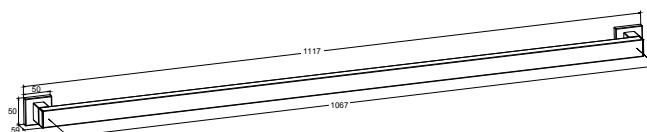

Square Grab Bars

Features

- Sizes available: 305mm, 457mm, 610mm, 914mm, 1067mm
- Provides minimum 130kg load capacity
- Premium metal construction for durability and reliability
- KOHLER finishes resist corrosion and tarnishing

305mm bar, Polished Chrome

RRP: **$179** Code: 23293-CP

305mm bar, Matte Black

RRP: **$229** Code: 23293-BL

305mm bar, Brushed Nickel

RRP: **$229** Code: 23293-BN

305mm bar, Moderne Brushed Brass

RRP: **$279** Code: 23293-2MB

457mm bar, Polished Chrome

RRP: **$199** Code: 23294-CP

457mm bar, Matte Black

RRP: **$259** Code: 23294-BL

457mm bar, Brushed Nickel

RRP: **$259** Code: 23294-BN

457mm bar, Moderne Brushed Brass

RRP: **$299** Code: 23294-2MB

610mm bar, Polished Chrome

RRP: **$219** Code: 23295-CP

610mm bar, Matte Black

RRP: **$279** Code: 23295-BL

610mm bar, Brushed Nickel

RRP: **$279** Code: 23295-BN

610mm bar, Moderne Brushed Brass

RRP: **$329** Code: 23295-2MB

914mm bar, Polished Chrome

RRP: **$249** Code: 23296-CP

914mm bar, Matte Black

RRP: **$329** Code: 23296-BL

914mm bar, Brushed Nickel

RRP: **$329** Code: 23296-BN

914mm bar, Moderne Brushed Brass

RRP: **$379** Code: 23296-2MB

1067mm bar, Polished Chrome

RRP: **$279** Code: 23297-CP

1067mm bar, Matte Black

RRP: **$359** Code: 23297-BL

1067mm bar, Brushed Nickel

RRP: **$359** Code: 23297-BN

1067mm bar, Moderne Brushed Brass

RRP: **$429** Code: 23297-2MB

Isometric Views

PICTURED: Square Accessories Collection