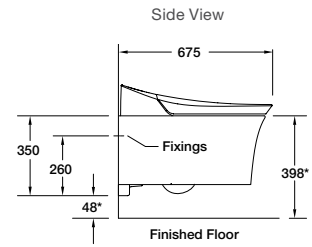

Veil Wall Hung Intelligent Toilet

Toilet Features

- WELS 4 star, dual flush 4.5/3L
- Touchless or manual flush button panel
- Ergonomic French curve seat with antibacterial material
- Sensor activated auto open and close function for seat lid
- Insulated in-wall cistern – fully framed
- Build in LED night-light
- Deodoriser function
- Rimless pan design
- Vitreous china

Bidet Features

- Instantly heated water with stainless steel wand
- Spray wand features adjustable water pressure and temperature.
- Select massage/spiral spray pattern
- Air blower and heated seat with adjustable temperature
- Self-cleaning and UV sanitising nozzle

RRP: **$5929** Code: 5402A-0

Please Note: Maximum weight limit for the seat is 136kg. Veil must be installed in accordance with AS/NZS 3500.1, which will require the installation of a high hazard backflow prevention device (not supplied). Please consult with your registered Plumber or Hydraulic Consultant.