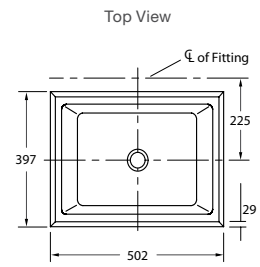

Empress Bouquet on Kathryn Under Counter Basin

Empress bouquet design on Kathryn, featuring the unique floral motif with gold and metallic detailing. Each basin showcases slightly different variations on the pattern, creating a one-of-a-kind piece.

Includes

- Bench top cutting template
- Bench fixing clamps
- Bench fixing bolts and anchors

RRP: **$3389** Code: 14275-SMC-0