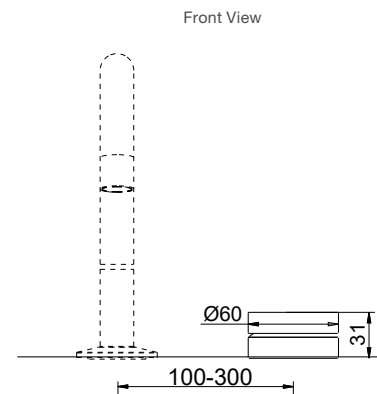

PICTURED: Components Hob Rocker Handles