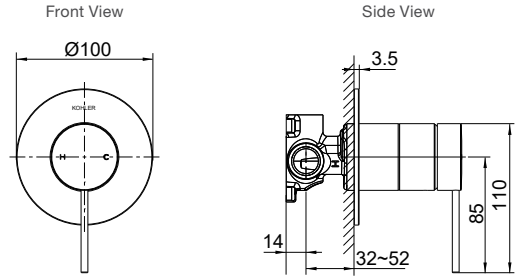

Code: 77999T-2MB

Matte Black RRP: **\$339**

Code: 77999T-BL

TAPWARE & ACCESSORIES

Components Shower or Bath Mixer (Pin Lever)

Features

- Premium metal construction

Polished Chrome RRP: **\$359**
Code: 21398T-4A-CP
Brushed Nickel RRP: **\$459**
Code: 21398T-4A-BN
Brushed Brass RRP: **\$459**
Code: 21398T-4A-2MB
Matte Black RRP: **\$459**
Code: 21398T-4A-BL
Add Valve* – Valve RRP: **\$249**
Code: 78981T-DR-NA