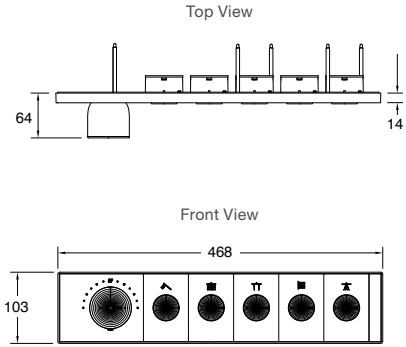

SHOWERING TAPWARE

Anthem Recessed Mechanical Thermostatic Control – 5OT

Features

- Trim plate includes temperature control knob with pop-out water volume control buttons
- Requires five-port thermostatic valve with integral volume control (sold separately).

Polished Chrome RRP: **$549**
Code: 26349T-9-CP
Matte Black RRP: **$719**
Code: 26349T-9-BL
Brushed Nickel RRP: **$719**
Code: 26349T-9-BN
Brushed Brass RRP: **$809**
Code: 26349T-9-2MB

Anthem Recessed Mechanical Thermostatic Valve – 5OT

Features

- High-flow mechanically controlled thermostatic mixing valve
- Adjustable comfort setting
- Up to 45 L/min Flow rate
- Requires five-outlet thermostatic valve control panel trim with recessed push button (sold separately)

RRP: **$1100** Code: 26343X-NA

Anthem Recessed Mechanical Thermostatic Control – 6OT

Features

- Trim plate includes temperature control knob with pop-out water volume control buttons
- Requires six-port thermostatic valve with integral volume control (sold separately).

Polished Chrome RRP: **$629**
Code: 26350T-9-CP
Matte Black RRP: **$829**
Code: 26350T-9-BL
Brushed Nickel RRP: **$829**
Code: 26350T-9-BN
Brushed Brass RRP: **$929**
Code: 26350T-9-2MB

Anthem Recessed Mechanical Thermostatic Valve – 6OT

Features

- High-flow mechanically controlled thermostatic mixing valve
- Adjustable comfort setting
- Up to 49 L/min Flow rate
- Requires six-outlet thermostatic valve control panel trim with recessed push button (sold separately)

RRP: **$1200** Code: 26344X-NA