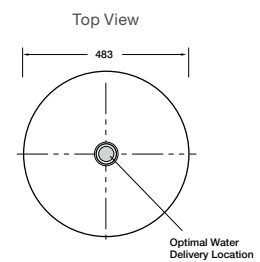

Lavinia Glass Vessel Basin

An organic funnel shape and slender, refined walls in a delicately rippled clear spun glass, provides an exquisite interplay of light and water.

RRP: **$3389** Code: 2367-B11

PICTURED: Kallos Spun Glass Under Counter Basin