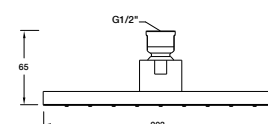

200mm Square RRP: **\$669**

Code: 18360A-CP

250mm Square RRP: **\$749**

Code: 18361A-CP

*Does not include shower arm,
please refer to page 131.*

200mm Side View

250mm Side View

Slide Showers