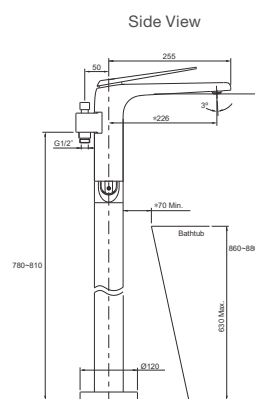

Polished Chrome RRP: **\$3229**

Code: 21359A-CP

Titanium RRP: **\$4089**

Code: 21359A-TT

Avid Towel Bars

457mm Polished Chrome

RRP: **\$219** Code: 97494T-CP

457mm Titanium