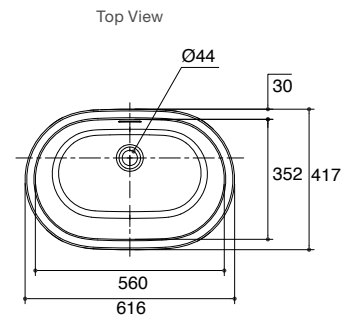

Brazn Pill Under-Counter Basin