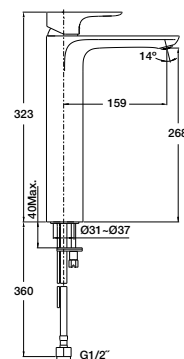

Features

- Ceramic disc cartridge
- Metal construction
- Suitable for mains pressure
- WELS Rating: 5 Star, 6 litres/min

RRP: **$569**
Code: 98868T-4ND-CP

Side View