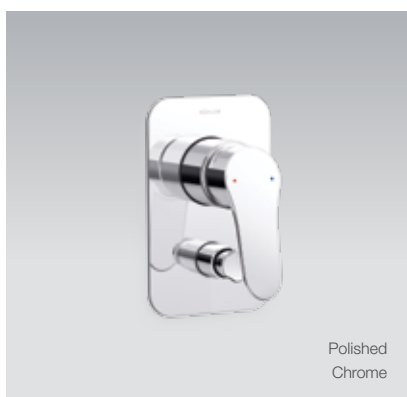

Brushed Nickel RRP: **\$468**

Code: 28615A-BN

Front View

Side View

Accliv Bath and Shower Mixer with Diverter (Slim Trim)

Polished
Chrome

Features

- Solid Brass Construction
- Durable Ceramic Valves tested for up to 1,000,000 cycles
- WELS Rating: 5 Star, 5 litres/min

Polished Chrome RRP: **\$538**

Code: 28616A-CP

Brushed Nickel RRP: **\$728**

Code: 28616A-BN

Front View

Side View

TAPWARE & ACCESSORIES

Avid