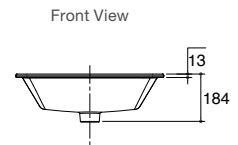

BASINS

UNDER-COUNTER

Brazn Rectangular Under-Counter Basin

Features

- Ceramic
- 482mm rectangular under-counter basin
- Under countertop installation
- KOHLER CleanCoat® for a lustrous, spotless look and carefree maintenance
- Overflow outlet

Includes

- Bench top cutting template
- Bench fixing clamps
- Bench fixing anchors and screws

RRP: **$699** Code: 21058A-0