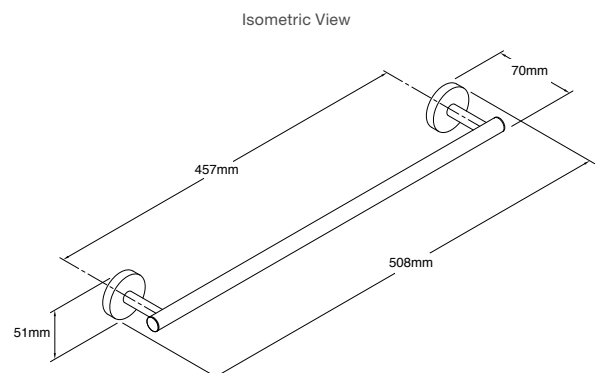

- Polished Chrome RRP: **$129**
  Code: 27286-CP
- Brushed Nickel RRP: **$169**
  Code: 27286-BN
- Brushed Brass RRP: **$169**
  Code: 27286-2MB
- Matte Black RRP: **$169**
  Code: 27286-BL