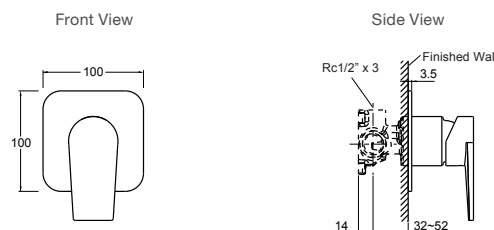

Taut Wall Mount Basin Mixer

Features

- Metal construction
- Suitable for mains pressure
- WELS Rating: 5 Star, 6 litres/min

Includes

- In-wall valve
- Trim kit

Polished Chrome RRP: **$569**

Code: 74027T-4ND-CP

Matte Black RRP: **$689**

Code: 74027T-4ND-BL

Taut Wall Mount Bath Spout

Features

- Metal construction
- Suitable for mains pressure

Polished Chrome RRP: **$229**

Code: 74046T-CP

Matte Black RRP: **$289**

Code: 74046T-BL

*Note: Mixer must be purchased in addition to spout.

Taut Bath or Shower Mixer (Slim Trim)

Features

- 40mm ceramic disc cartridge
- Metal construction
- Suitable for mains pressure

Includes

- In-wall valve
- Trim kit

Polished Chrome RRP: **$339**

Code: 27914A-CP

Matte Black RRP: **$399**

Code: 27914A-BL

Taut Bath and Shower Mixer with Diverter (Slim Trim)

Features

- 40mm ceramic disc cartridge
- Metal construction
- Suitable for mains pressure

Includes

- In-wall valve with diverter
- Trim kit

Polished Chrome RRP: **$499**

Code: 27915A-CP

Matte Black RRP: **$569**

Code: 27915A-BL

PICTURED: Taut Basin Mixer