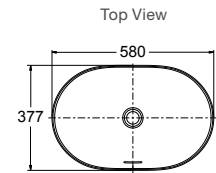

Semi-Recessed Front Cross-Section View

PICTURED: Chalice Sleek Oval Vessel – with Tap Deck

Chalice Sleek Oval Vessels with Tap Deck

Semi-Recessed Front Cross-Section View

Features

- Ceramic
- 580mm semi-recessed countertop basin with one tap hole
- 7mm slim rim