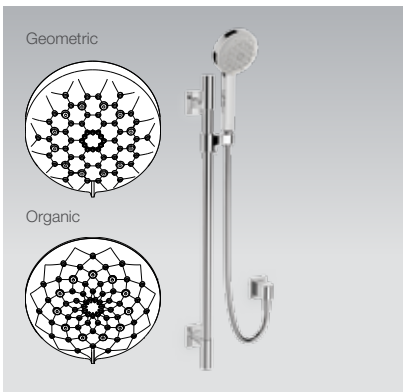

Includes

- 1.5m hose
- Slide rail and wall elbow

RRP: **\$719**

Code: 77361T-E-CP

Front Views

Side Views

Renew Slide Showers

Features