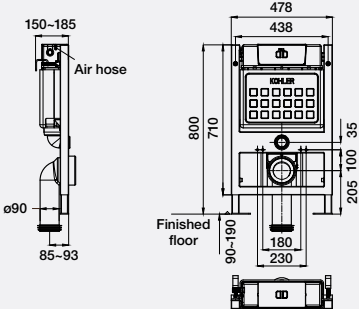

Pneumatic Wall Hung 150mm Low Level RRP: **$709** Code: 20007A-PNE-NA
(Indent only – lead time upon application.)