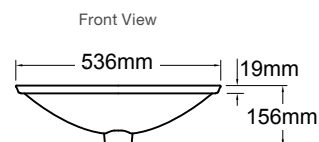

ARTIST EDITIONS

Dutchmaster Self Rimming Basin – Round

Introducing the Dutchmaster Collection, the latest collection of Artist Edition basins inspired by the Dutch Masters of the 17th century. Big, bold, lush florals, dramatically enhanced by a deeply dark, moody background, adorn the entire surface of the basin's interior. Available in Midnight Floral and Blush Floral.

Includes

- Bench top cutting template

Blush Floral – Round

RRP: **$2929** Code: 30333-DM1-0

Midnight Floral – Round

RRP: **$2929** Code: 30333-DM2-0

Dutchmaster Self Rimming Basin – Rectangle

Big, bold, lush florals, dramatically enhanced by a deeply dark, moody background, adorn the entire surface of the basin's interior. Available in Midnight Floral and Blush Floral.

Includes

- Bench top cutting template

Blush Floral – Rectangle

RRP: **$2929** Code: 30334-DM1-0

Midnight Floral – Rectangle

RRP: **$2929** Code: 30334-DM2-0