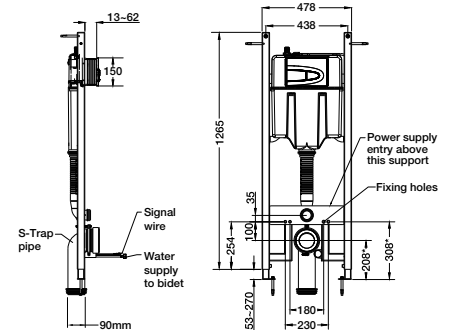

Front View

In Wall Views

Toilet Features

- WELS 4 star, dual flush 4.5/3L
- Touchless or manual flush button panel
- Ergonomic French curve seat with antibacterial material
- Sensor activated auto open and close function for seat lid
- Insulated in-wall cistern – fully framed
- Build in LED night-light
- Deodoriser function
- Rimless pan design
- Vitreous china
- P-trap only