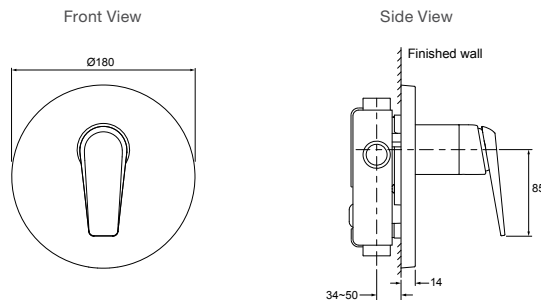

TAPWARE & ACCESSORIES

Avid Bath or Shower Mixer

Features

- 40mm ceramic disc cartridge
- Suitable for mains pressure

Includes

- Trim kit
- In-wall valve

Polished Chrome RRP: **$789**

Code: 77921A-CP

Titanium RRP: **$1009**

Code: 77921A-TT

Avid Floor Standing Bath Filler

Features

- Integrated multifunction hand shower with diverter
- Adjustable directional aerator
- Suitable for mains pressure
- WELS Rating: 3 Star, 9 litres/min

Polished Chrome RRP: **$3229**

Code: 21359A-CP

Titanium RRP: **$4089**

Code: 21359A-TT

Avid Towel Bars

457mm Polished Chrome

RRP: **$219** Code: 97494T-CP

457mm Titanium

RRP: **$269** Code: 97494T-TT

610mm Polished Chrome

RRP: **$249** Code: 97495T-CP

610mm Titanium

RRP: **$329** Code: 97495T-TT

Avid Double Towel Bar

Polished Chrome RRP: **$319**

Code: 97496T-CP

Titanium RRP: **$409**

Code: 97496T-TT