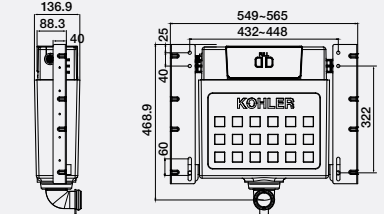

Pneumatic Wall Faced 150mm Low Level RRP: **$529** Code: 78074A-PNE-NA

PICTURED: Pebble Flush Plate with Chrome Finish