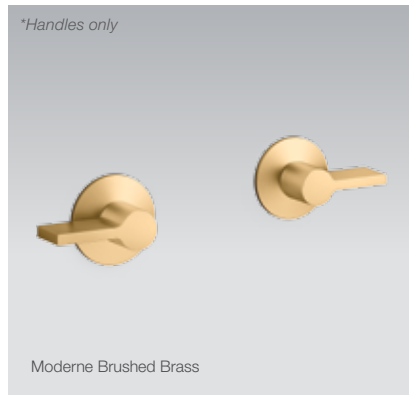

Components Wall Mount Lever Handles