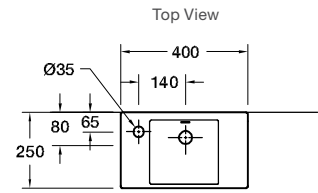

Reach Wall-Hung Handwash Basin

Waste not included

Features

- Ceramic
- 400mm left hand wall-mount basin
- Overflow outlet

Includes

- Chrome overflow cover
- Wall fixing bolts and anchors

RRP: **$479** Code: 4948CK-00