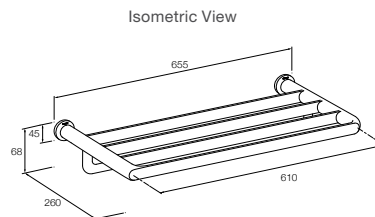

Avid Hotelier

Polished Chrome RRP: **$629**
Code: 97497T-CP
Titanium RRP: **$829**
Code: 97497T-TT

Avid Towel Ring

Polished Chrome RRP: **$169**
Code: 97498T-CP
Titanium RRP: **$229**
Code: 97498T-TT

Avid Robe Hooks

Single Robe Hook, Polished Chrome
RRP: **$129**
Code: 97499T-CP
Single Robe Hook, Titanium
RRP: **$159**
Code: 97499T-TT
Double Robe Hook, Polished Chrome
RRP: **$159**
Code: 97500T-CP
Double Robe Hook, Titanium
RRP: **$209**
Code: 97500T-TT

Avid Toilet Tissue Holders

Vertical Toilet Tissue Holder,
Polished Chrome
RRP: **$169**
Code: 97502T-CP
Vertical Toilet Tissue Holder, Titanium
RRP: **$229**
Code: 97502T-TT
Toilet Tissue Holder With Cover,
Polished Chrome
RRP: **$219**
Code: 97503T-CP
Toilet Tissue Holder With Cover, Titanium
RRP: **$269**
Code: 97503T-TT