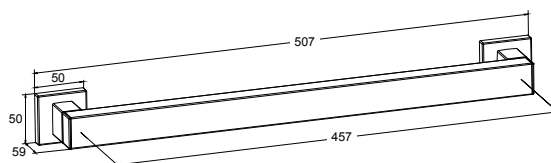

Square Grab Bars

Features

- Sizes available: 305mm, 457mm, 610mm, 914mm, 1067mm
- Provides minimum 130kg load capacity
- Premium metal construction for durability and reliability
- KOHLER finishes resist corrosion and tarnishing

305mm bar, Polished Chrome

RRP: **$179** Code: 23293-CP

305mm bar, Matte Black

RRP: **$229** Code: 23293-BL

305mm bar, Brushed Nickel

RRP: **$229** Code: 23293-BN

305mm bar, Moderne Brushed Brass

RRP: **$279** Code: 23293-2MB

457mm bar, Polished Chrome

RRP: **$199** Code: 23294-CP

457mm bar, Matte Black

RRP: **$259** Code: 23294-BL

457mm bar, Brushed Nickel

RRP: **$259** Code: 23294-BN

457mm bar, Moderne Brushed Brass

RRP: **$299** Code: 23294-2MB

610mm bar, Polished Chrome

RRP: **$219** Code: 23295-CP

610mm bar, Matte Black

RRP: **$279** Code: 23295-BL

610mm bar, Brushed Nickel

RRP: **$279** Code: 23295-BN

610mm bar, Moderne Brushed Brass

RRP: **$329** Code: 23295-2MB

914mm bar, Polished Chrome

RRP: **$249** Code: 23296-CP

914mm bar, Matte Black

RRP: **$329** Code: 23296-BL

914mm bar, Brushed Nickel

RRP: **$329** Code: 23296-BN

914mm bar, Moderne Brushed Brass

RRP: **$379** Code: 23296-2MB

1067mm bar, Polished Chrome

RRP: **$279** Code: 23297-CP

1067mm bar, Matte Black

RRP: **$359** Code: 23297-BL

1067mm bar, Brushed Nickel

RRP: **$359** Code: 23297-BN

1067mm bar, Moderne Brushed Brass

RRP: **$429** Code: 23297-2MB

Isometric Views

PICTURED: Square Accessories Collection