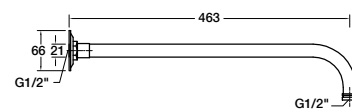

Features

- Arm Length: 463mm

RRP: **\$169**

Code: 16346A-CP

Side View

Purist Showerarm

Features

- Pairs with Moxie 125mm showerhead and Converge dual shower rose