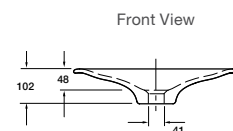

Lavinia Glass Vessel Basin

An organic funnel shape and slender, refined walls in a delicately rippled clear spun glass, provides an exquisite interplay of light and water.

RRP: **$3389** Code: 2367-B11

PICTURED: Kallos Spun Glass Under Counter Basin