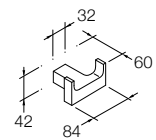

Isometric View