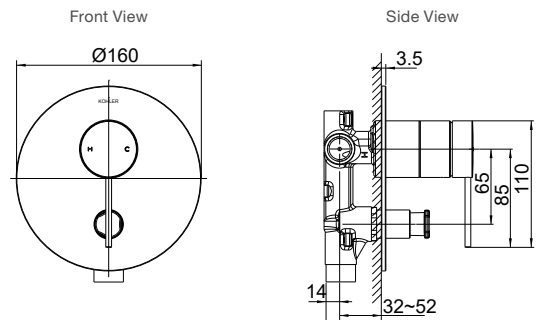

*Note: Valve must be purchased in addition to mixer.