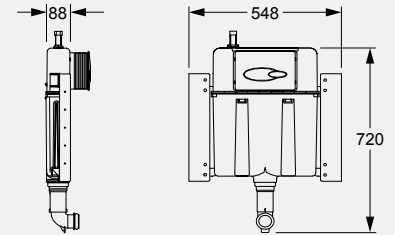

Pick the toilet, in-wall cistern and flush plate you want (all sold separately)

Step 1 Choose your wall hung or wall faced toilet (pan and seat)

Step 2 Choose your in-wall cistern

Mechanical in-wall cistern: Standard height and fit in a 90mm cavity. The flush plate has to be connected to the in wall cistern so must be positioned in a specific place on the wall above the toilet.

Pneumatic in-wall cistern: Available in standard, which fits in a 90mm cavity and low level, which fits in a 150mm cavity. Low level are for use in special installations. Flush plates don't have to be connected to the in-wall tank and can be installed within a 4m radius of the toilet.

Wall Hung

Wall Faced

Pneumatic Wall Faced 90mm Standard Height RRP: **$529** Code: 78077A-PNE-NA

Pneumatic Wall Hung 150mm Low Level RRP: **$709** Code: 20007A-PNE-NA
(Indent only – lead time upon application.)

Pneumatic Wall Faced 150mm Low Level RRP: **$529** Code: 78074A-PNE-NA

PICTURED: Pebble Flush Plate with Chrome Finish