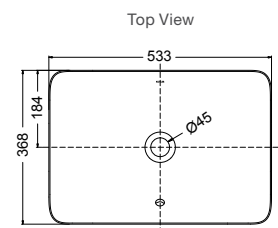

Carillon Rectangular Wading Pool Basin

Features

- Ceramic
- 533mm self-rimming vessel
- Semi-recessed countertop vessel
- Overflow hole not designed to have a cover

Kohler White Basin

RRP: **$599** Code: 96117T-0

Honed Black Basin

RRP: **$699** Code: 96117T-HB1

Glittering Snow White

RRP: **$699** Code: 96117T-G81