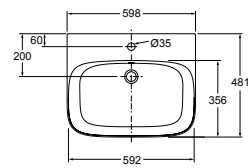

Modern Life Vessel Basin

Without Tap Hole Top View

Without Tap Hole Top View

With Tap Hole Top View

With Tap Hole Front View

Features

- Ceramic
- 598mm countertop basin
- Bench top installation
- Overflow outlet
- KOHLER CleanCoat® for a lustrous, spotless look and carefree maintenance