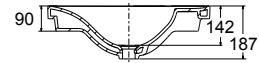

Sleek Oval Vessel with Storage Deck

RRP: **\$649** Code: 31703T-0

Sleek Oval Vessel, Semi-Recessed with Storage Deck

RRP: **\$699** Code: 31704T-0

Semi-Recessed Front Cross-Section View

Chalice Sleek Oval Vessels