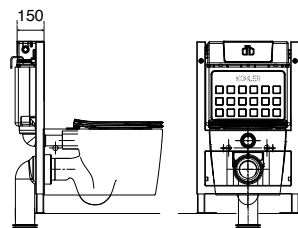

In Wall Views – Low Height