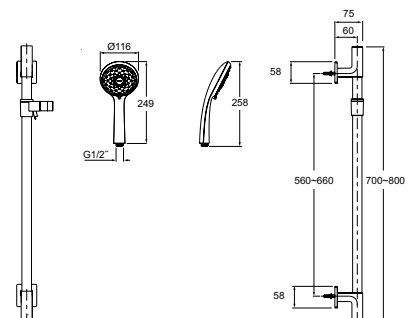

RRP: **\$589**

Code: 76667T-E-CP

Front Views

Side Views

PICTURED: RainCain Round Showerhead

SHOWERING TAPWARE

HydroRail Rain Shower Square Column Standard

Features