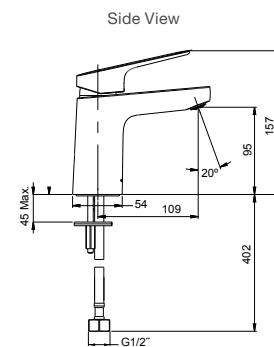

TAPWARE & ACCESSORIES

Accliv

A contemporary, timeless design with slight tapers and surface transitions to create refinement and a dynamic expression. Soft Elliptical curvatures will age gracefully and stay current for years. Available in two finishes: Brushed Nickel and Polished Chrome.

Polished
Chrome (CP)

Brushed Nickel
(BN)

Accliv Basin Mixer

Features

- Solid Brass Construction
- Durable Ceramic Valves tested for up to 1,000,000 cycles
- WELS Rating: 5 Star, 5 litres/min

Polished Chrome RRP: **$289**

Code: 33059T-4ND-CP

Brushed Nickel RRP: **$319**

Code: 33059T-4ND-BN

Accliv Tall Basin Mixer

Features

- Solid Brass Construction
- Durable Ceramic Valves tested for up to 1,000,000 cycles
- WELS Rating: 5 Star, 5 litres/min

Polished Chrome RRP: **$359**

Code: 33063T-4ND-CP

Brushed Nickel RRP: **$429**

Code: 33063T-4ND-BN

Accliv Wall Mount Basin Set

Features

- Solid Brass Construction
- Durable Ceramic Valves tested for up to 1,000,000 cycles
- WELS Rating: 5 Star, 5 litres/min

Polished Chrome RRP: **$499**

Code: 33066T-4ND-CP

Brushed Nickel RRP: **$609**

Code: 33066T-4ND-BN