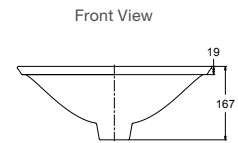

Features

- Cast iron
- 615mm countertop vessel basin
- Bench top installation

Includes

- Bench top cutting template
- Fixing kit

RRP: **\$1609** Code: 1044T-7

Carillon Round Wading Pool Basin

Features

- Ceramic
- 442mm self-rimming vessel
- Semi-recessed countertop vessel
- Overflow hole not designed to have a cover