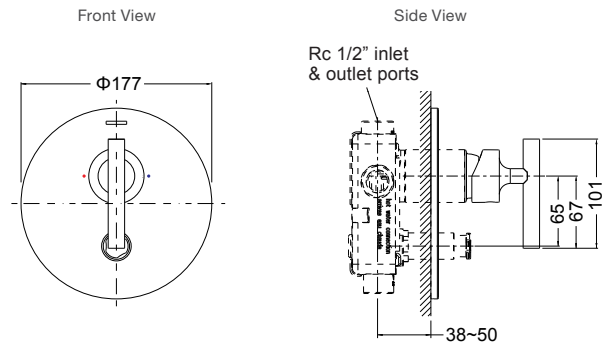

TAPWARE & ACCESSORIES

Purist Wall Mount Bath Spout

Features

- Suitable for mains pressure

Polished Chrome	RRP: $319
Code: 14426A-CP	
Rose Gold	RRP: $369
Code: 14426A-RGD	
Brushed Nickel	RRP: $369
Code: 14426A-BN	
Brushed Bronze	RRP: $369
Code: 14426A-BV	

*Note: Mixer must be purchased in addition to spout.

Purist Hob Mount Bath Set with Lever handles

Features

- ¼ turn ceramic disc cartridges
- Suitable for mains pressure

Polished Chrome	RRP: $1029
Code: 14428A-4-CP	
Rose Gold	RRP: $1509
Code: 14428A-4-RGD	
Brushed Nickel	RRP: $1509
Code: 14428A-4-BN	
Brushed Bronze	RRP: $1509
Code: 14428A-4-BV	

Purist Bath or Shower Mixer

Features

- 40mm ceramic disc cartridge
- Suitable for mains pressure

Includes

- Trim kit, In-wall valve

Polished Chrome	RRP: $859
Code: 77927A-CP	
Rose Gold	RRP: $1029
Code: 77927A-RGD	
Brushed Nickel	RRP: $1029
Code: 77927A-BN	
Brushed Bronze	RRP: $1029
Code: 77927A-BV	

Purist Bath and Shower Mixer with Diverter

Features

- 40mm ceramic disc cartridge
- Suitable for mains pressure

Includes

- Trim kit, In-wall valve with diverter

Polished Chrome	RRP: $919
Code: 77926A-CP	
Rose Gold	RRP: $1079
Code: 77926A-RGD	
Brushed Nickel	RRP: $1079
Code: 77926A-BN	
Brushed Bronze	RRP: $1079
Code: 77926A-BV