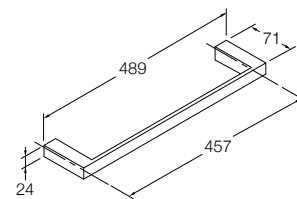

Features

- Sizes available: 457mm

RRP: **$169**

Code: 98419T-CP

Isometric View