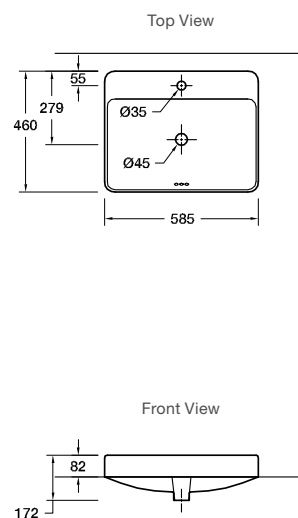

Includes

- Bench top cutting template

Sleek Oval Vessel with Tap Deck

RRP: **\$649** Code: 31705T-1-0

Sleek Oval Vessel, Semi-Recessed with Tap Deck

RRP: **\$699** Code: 31706T-1-0

Forefront Rectangular Countertop Basin – Cashmere