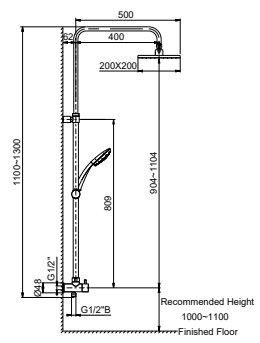

SHOWERING TAPWARE

Rain Duet Dual Renew Column – Square Showerhead

JUST
RELEASED

Features

- Direct connection shower column
- Dual check valve
- Suitable for mains pressure
- WELS Rating: 3 Star, 8 litres/min

Includes

- 200mm round Katalyst rainhead and Renew 3-function handshower

Polished Chrome

RRP: **$1059** Code: 24582T-E-CP

Rose Gold

RRP: **$1279** Code: 24582T-AE-RGD

Brushed Nickel

RRP: **$1279** Code: 24582T-AE-BN

Brushed Bronze

RRP: **$1279** Code: 24582T-AE-BV

Matte Black

RRP: **$1279** Code: 24582T-AE-BL

Moderne Brushed Brass

RRP: **$1279** Code: 24582T-AE-2MB

Finishes

- CP
- RGD
- BN
- BV
- BL
- 2MB

Front Views

Side Views