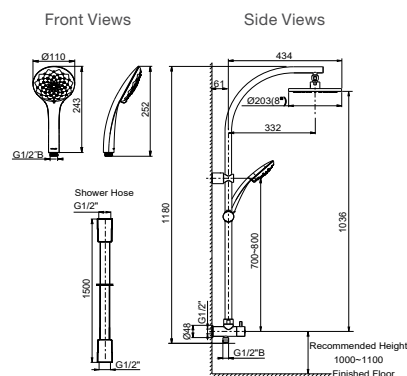

RRP: **\$1059**

Code: 24581T-E-CP

SHOWERING TAPWARE

Rain Duet Dual Renew Column – Square Showerhead

JUST
RELEASED

Rose Gold

Matte Black

Features