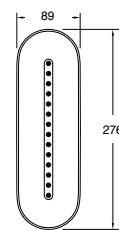

Features

- Single-function linear body spray delivers 14 twirling deep massage streams
- Suitable for mains pressure
- WELS Rating: 4 Star

1. Polished Chrome RRP: **$179**
   Code: 26300T-E2-CP
2. Matte Black RRP: **$199**
   Code: 26300T-E2-BL
3. Brushed Nickel RRP: **$199**
   Code: 26300T-E2-BN
4. Brushed Brass RRP: **$219**
   Code: 26300T-E2-2MB

Front View