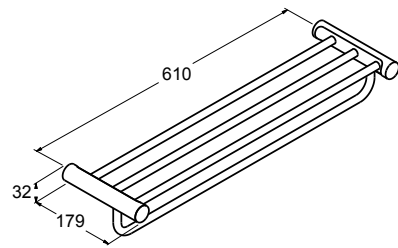

July/Viteo Double Towel Bar 610mm

RRP: **\$169**
Code: 45397T-CP

Isometric View

TAPWARE & ACCESSORIES

July/Viteo Hotelier 610mm

RRP: **\$329**
Code: 45400T-CP

Isometric View

July/Viteo Glass Shelf 610mm