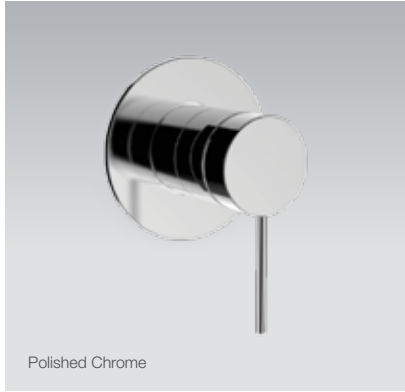

- Premium metal construction
- A range of interchangeable Components handles available

Polished Chrome RRP: **\$269**

Code: 77999T-CP

Brushed Nickel RRP: **\$339**

Code: 77999T-BN

Brushed Brass RRP: **\$339**

Code: 77999T-2MB

Matte Black RRP: **\$339**

Code: 77999T-BL

TAPWARE & ACCESSORIES

Components Shower or Bath Mixer (Pin Lever)

Features

- Premium metal construction

Polished Chrome RRP: **\$359**
Code: 21398T-4A-CP
Brushed Nickel RRP: **\$459**
Code: 21398T-4A-BN
Brushed Brass RRP: **\$459**
Code: 21398T-4A-2MB
Matte Black RRP: **\$459**
Code: 21398T-4A-BL
Add Valve* – Valve RRP: **\$249**
Code: 78981T-DR-NA