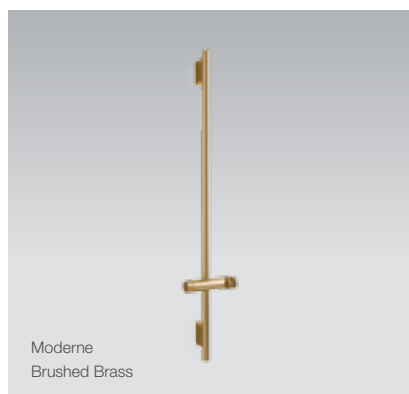

Statement Slidebar – 1000mm

Features

- Adjustable slidebar supports a handshower at the desired height for customised showering

Polished Chrome	RRP: $249
Code: 26313T-CP	
Matte Black	RRP: $339
Code: 26313T-BL	
Brushed Nickel	RRP: $339
Code: 26313T-BN	
Brushed Brass	RRP: $399
Code: 26313T-2MB