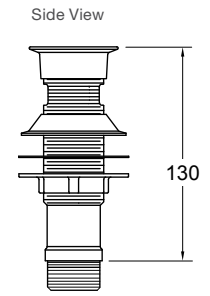

Decorative Waste

Features

- Brass construction
- Recommended for use with the following KOHLER Artist Edition basins: Briolette Faceted Glass Vessel; Antilia Wading Pool Glass Basin; Lavinia Glass Vessel Basin

RRP: **$139**

Code: 7129A-CP