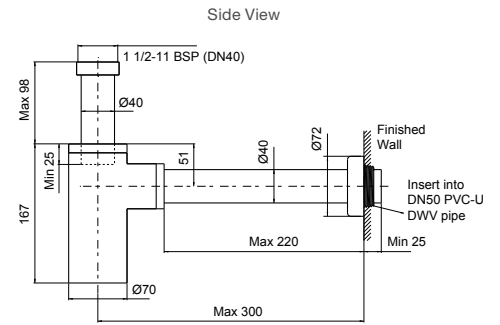

Finishes

| | |
|--|-----|
| | 0 |
| | CP |
| | RGD |
| | BN |
| | BV |
| | TT |
| | 2BL |

Note: Not suitable for Artist Edition glass basins.

Bottle Trap

Features

- Standard 40mm (1-1/2" BSPP) inlet
- Must connected to DN50 PVC-U DWV outlet pipe
- Solid brass construction
- Suitable with KOHLER wastes