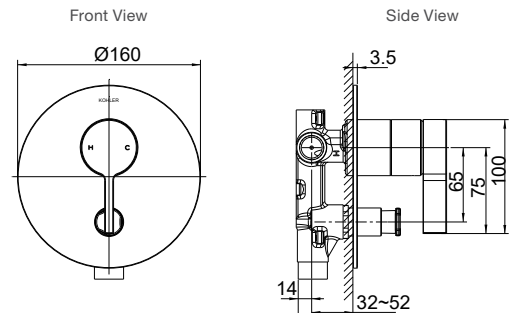

*Note: Valve must be purchased in addition to mixer.

Components Shower and Bath Mixer with Diverter

Features

- Premium metal construction

Mixer – Polished Chrome
RRP: **\$359** Code: 21397T-4-CP
Add Valve* – Polished Chrome
RRP: **\$369** Code: 78980T-DR-CP
Mixer – Brushed Nickel
RRP: **\$459** Code: 21397T-4-BN
Add Valve* – Brushed Nickel
RRP: **\$459** Code: 78980T-ZZ-BN
Mixer – Matte Black
RRP: **\$459** Code: 21397T-4-BL
Add Valve* – Matte Black
RRP: **\$459** Code: 78980T-DR-BL