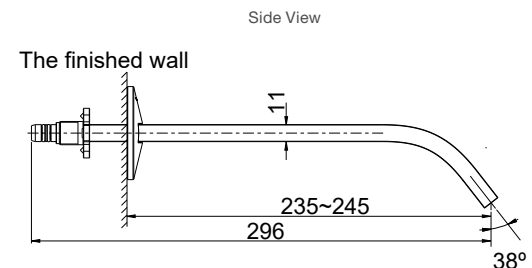

Features

- Premium metal construction
- A range of interchangeable Components handles available
- WELS Rating: 5 Star, 6 litres/min

Polished Chrome RRP: **\$329**
Code: 23888T-ND-CP
Brushed Nickel RRP: **\$439**
Code: 23888T-ND-BN
Brushed Brass RRP: **\$439**
Code: 23888T-ND-2MB
Matte Black RRP: **\$439**
Code: 23888T-ND-BL