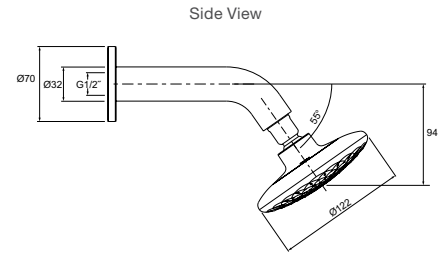

SHOWERING TAPWARE

Exhale Showerhead

Features

- Catalyst air induction technology
- Suitable for mains pressure
- WELS Rating: 3 Star, 9 litres/min

Includes

- Shower arm

RRP: **$299**

Code: 72597T-E-CP

Aleo Dual Shower Column – Exposed Valve

Features

- Direct connection shower column
- Dual check valve
- Suitable for mains pressure
- NZ WELS Rating: 3 Star, 9 litres/min

Includes

- 200mm round super-slim rainhead and 3-function handshower

RRP: **$1229**

Code: 97826T-4E-CP

Aleo Thermostatic Dual Shower Column – Exposed Valve

Features

- Thermostatic valves
- Catalyst rainhead with zero-dripping technology
- Suitable for mains pressure
- NZ WELS Rating : 3 Star, 9 litres/min

Includes

- 250mm round super-slim rainhead and 3-function handshower

RRP: **$1719**

Code: 97822T-9E-CP

Loure Shower Column

Features

- Metal construction
- Suitable for mains pressure
- Multifunction handshower
- WELS Rating: 3 Star, 9 litres/min

RRP: **$2279**

Code: 6219A-CP