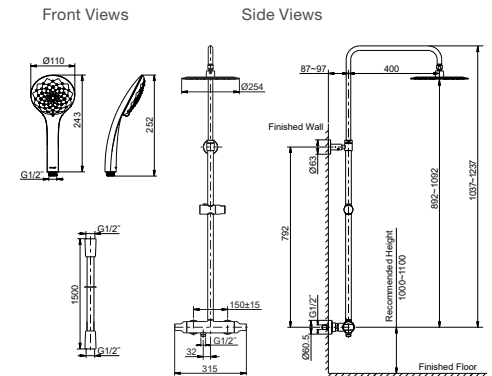

SHOWERING TAPWARE

Exhale Showerhead

Features

- Catalyst air induction technology
- Suitable for mains pressure
- WELS Rating: 3 Star, 9 litres/min

Includes

- Shower arm

RRP: **$299**

Code: 72597T-E-CP

Aleo Dual Shower Column – Exposed Valve

Features

- Direct connection shower column
- Dual check valve
- Suitable for mains pressure
- NZ WELS Rating: 3 Star, 9 litres/min

Includes

- 200mm round super-slim rainhead and 3-function handshower

RRP: **$1229**

Code: 97826T-4E-CP

Aleo Thermostatic Dual Shower Column – Exposed Valve

Features

- Thermostatic valves
- Catalyst rainhead with zero-dripping technology
- Suitable for mains pressure
- NZ WELS Rating : 3 Star, 9 litres/min

Includes

- 250mm round super-slim rainhead and 3-function handshower

RRP: **$1719**

Code: 97822T-9E-CP

Loure Shower Column

Features

- Metal construction
- Suitable for mains pressure
- Multifunction handshower
- WELS Rating: 3 Star, 9 litres/min

RRP: **$2279**

Code: 6219A-CP