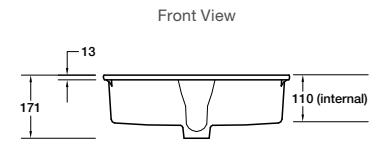

Verticyl Rectangular Under-Counter Basin

Features

- Ceramic
- 503mm under-counter basin
- Under countertop installation
- Overflow outlet

Includes

- Bench top cutting template
- Bench fixing clamps
- Bench fixing anchors and screws

RRP: **$439** Code: 2882-0