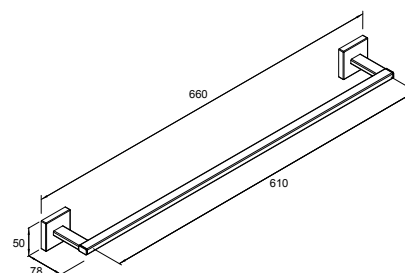

610mm bar, Matte Black

RRP: **\$199** Code: 23285-BL

610mm bar, Brushed Nickel

RRP: **\$199** Code: 23285-BN

610mm bar, Moderne Brushed Brass

RRP: **\$229** Code: 23285-2MB

Isometric Views

Square Towel Arm