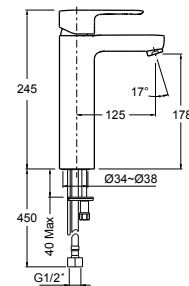

Features

- Ceramic disc cartridge
- Metal construction
- Suitable for mains pressure
- WELS Rating: 5 Star, 6 litres/min

RRP: **$459**
Code: 5241A-4ND-CP

Side View