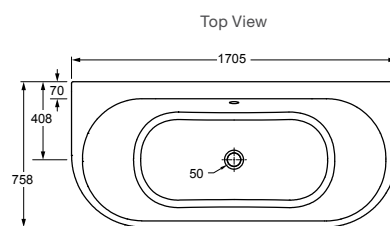

Evok D-Shape Freestanding Bath

Features

- Back-to-wall acrylic freestanding bath
- 40mm chrome pop-up waste and overflow
- Fitted upstand for tiling available

L 1705 x W 758 x D 612

Internal Measurements

| | |
|-----------------------|--------|
| Seating Width: | 465mm |
| Base Length: | 1050mm |
| Depth: | 423mm |
| Capacity to Overflow: | 228L |
| Dry Weight: | 37kg |