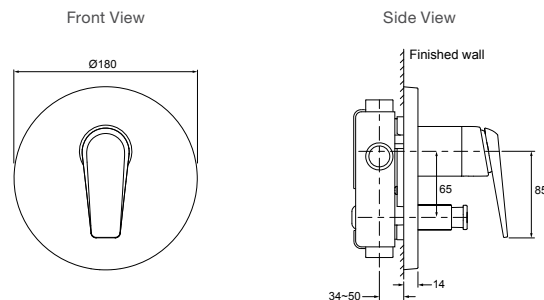

Avid Wall Mount Basin Mixer

Features

- Ceramic disc cartridge
- Adjustable directional aerator
- WELS Rating: 5 Star, 6 litres/min

Polished Chrome RRP: **$839**

Code: 97358T-4ND-CP

Titanium RRP: **$1089**

Code: 97358T-4ND-TT

Avid Hob Mount Basin Set

Features

- ¼ turn ceramic disc cartridges
- Adjustable directional aerator
- WELS Rating: 5 Star, 6 litres/min

Polished Chrome RRP: **$979**

Code: 97352T-4ND-CP

Titanium RRP: **$1239**

Code: 97352T-4ND-TT

Avid Hob Mount Bath Filler Set

Features

- ¼ turn ceramic disc cartridges
- Adjustable directional aerator

Polished Chrome RRP: **$979**

Code: 97363T-4E-CP

Titanium RRP: **$1239**

Code: 97363T-4E-TT

Avid Bath and Shower Mixer with Diverter

Features

- 40mm ceramic disc cartridge
- Suitable for mains pressure

Includes

- Trim kit
- In-wall valve with diverter

Polished Chrome RRP: **$909**

Code: 77919A-CP

Titanium RRP: **$1109**

Code: 77919A-TT