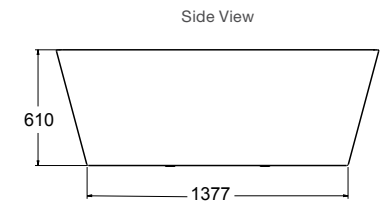

Evok 2.0 Seamless Rectangular Freestanding Bath

Freestanding Bath – White
RRP: **$3799** Code: 25164A-0

Features

- Seamless, smooth gloss finish, Slimline acrylic freestanding bath
- Extra slim 25mm rim
- Ergonomically designed
- 40mm chrome pop-up waste and overflow

L 1675 x W 762 x D 610

Internal Measurements

Seating Width:	432mm
Base Length:	835mm
Depth:	410mm
Capacity to Overflow	235L
Dry Weight	53kg

PICTURED: Veil Lithocast Gloss Freestanding Bath