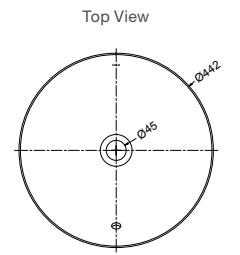

Features

- Cast iron
- 615mm countertop vessel basin
- Bench top installation

Includes

- Bench top cutting template
- Fixing kit

RRP: **\$1609** Code: 1044T-7

Carillon Round Wading Pool Basin

Features

- Ceramic
- 442mm self-rimming vessel
- Semi-recessed countertop vessel
- Overflow hole not designed to have a cover