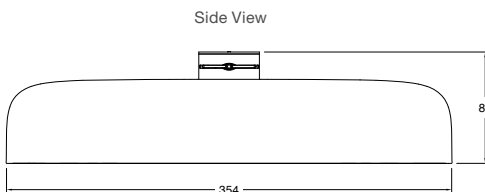

Code: 26295T-E-CP

Matte Black RRP: **\$899**

Code: 26295T-E-BL

Brushed Nickel RRP: **\$899**

Code: 26295T-E-BN

Brushed Brass RRP: **\$999**

Code: 26295T-E-2MB

PICTURED: Statement Body Spray – Oblong