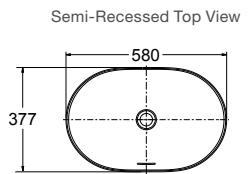

Semi-Recessed Front Cross-Section View

PICTURED: Chalice Sleek Oval Vessel – with Tap Deck

Chalice Sleek Oval Vessels with Tap Deck

Semi-Recessed Front Cross-Section View

Features

- Ceramic
- 580mm semi-recessed countertop basin with one tap hole
- 7mm slim rim