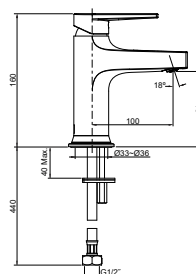

Features

- Ceramic disc cartridge
- Suitable for mains pressure
- WELS Rating: 5 Star, 6 litres/min

Polished Chrome RRP: **$369**

Code: 74013T-B4ND-CP

Matte Black RRP: **$439**

Code: 74013T-B4ND-BL

Side View