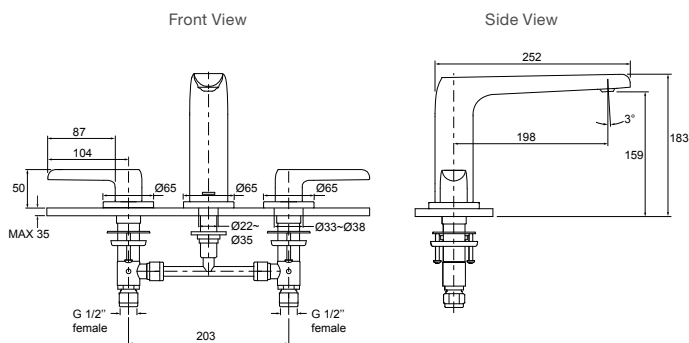

Titanium RRP: **\$1239**

Code: 97363T-4E-TT

Avid Bath and Shower Mixer with Diverter

Features

- 40mm ceramic disc cartridge
- Suitable for mains pressure

Includes

- Trim kit
- In-wall valve with diverter

Polished Chrome RRP: **\$909**