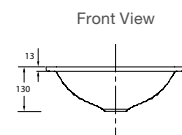

ARTIST EDITIONS

Kallos Spun Glass Under Counter Basin