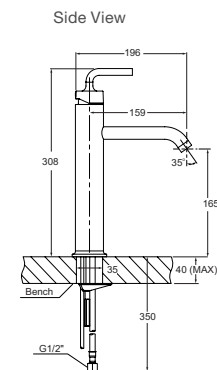

TAPWARE & ACCESSORIES

Purist

Purist tapware and accessories combine simple architectural forms with sensual design lines and careful detailing. Now available in four finishes: Rose Gold, Brushed Nickel, Brushed Bronze and Polished Chrome.

Purist Basin Mixer

Features

- Ceramic disc cartridge
- Suitable for mains pressure
- WELS Rating: 5 Star, 6 litres/min

Polished Chrome RRP: **$779**
Code: 14402A-4AND-CP
Rose Gold RRP: **$939**
Code: 14402A-4AND-RGD
Brushed Nickel RRP: **$939**
Code: 14402A-4AND-BN
Brushed Bronze RRP: **$939**
Code: 14402A-4AND-BV

Purist Tall Basin Mixer

Features

- Ceramic disc cartridge
- Suitable for mains pressure
- WELS Rating: 5 Star, 6 litres/min

Polished Chrome RRP: **$879**
Code: 14404A-4AND-CP
Rose Gold RRP: **$1289**
Code: 14404A-4AND-RGD
Brushed Nickel RRP: **$1289**
Code: 14404A-4AND-BN
Brushed Bronze RRP: **$1289**
Code: 14404A-4AND-BV

Purist Hob Mount Basin Set and Lever Handles

Features

- ¼ turn ceramic disc cartridges
- Suitable for mains pressure
- WELS Rating: 5 Star, 6 litres/min

Polished Chrome RRP: **$879**
Code: 14406A-B4-CP
Rose Gold RRP: **$1289**
Code: 14406A-B4-RGD
Brushed Nickel RRP: **$1289**
Code: 14406A-B4-BN
Brushed Bronze RRP: **$1289**
Code: 14406A-B4-BV

PICTURED: Purist Basin Mixer