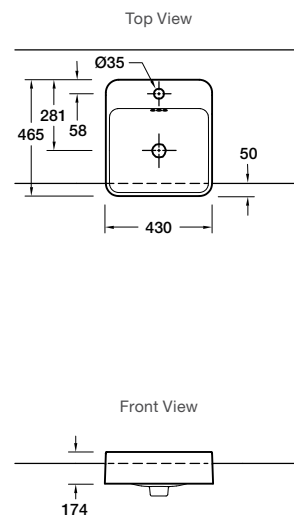

Forefront Square Semi-Recessed Basin

Features

- Ceramic
- 430mm semi-recessed countertop basin with one tap hole
- Semi-recessed installation
- Overflow outlet

Includes

- Chrome overflow cover
- Bench top cutting template

RRP: **$549** Code: 98930X-1-0