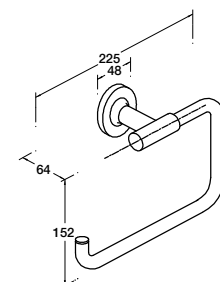

Isometric View

PICTURED: Purist Towel Ring, Towel Bar and Robe Hook