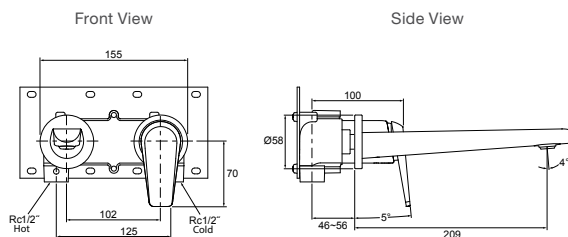

Avid Wall Mount Basin Mixer

Features

- Ceramic disc cartridge
- Adjustable directional aerator
- WELS Rating: 5 Star, 6 litres/min

Polished Chrome RRP: **$839**

Code: 97358T-4ND-CP

Titanium RRP: **$1089**

Code: 97358T-4ND-TT

Avid Hob Mount Basin Set

Features

- ¼ turn ceramic disc cartridges
- Adjustable directional aerator
- WELS Rating: 5 Star, 6 litres/min

Polished Chrome RRP: **$979**

Code: 97352T-4ND-CP

Titanium RRP: **$1239**

Code: 97352T-4ND-TT

Avid Hob Mount Bath Filler Set

Features

- ¼ turn ceramic disc cartridges
- Adjustable directional aerator

Polished Chrome RRP: **$979**

Code: 97363T-4E-CP

Titanium RRP: **$1239**

Code: 97363T-4E-TT

Avid Bath and Shower Mixer with Diverter

Features

- 40mm ceramic disc cartridge
- Suitable for mains pressure

Includes

- Trim kit
- In-wall valve with diverter

Polished Chrome RRP: **$909**

Code: 77919A-CP

Titanium RRP: **$1109**

Code: 77919A-TT