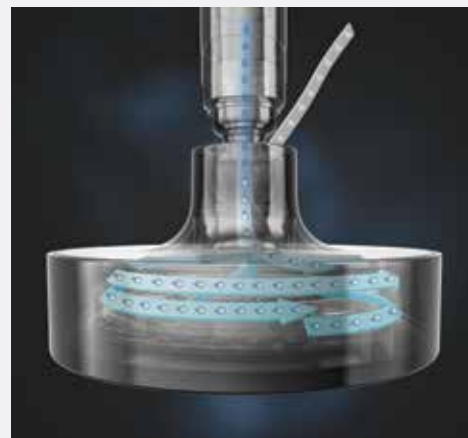

Katalyst™ technology introduces 2.2 litres of air into every 9.5 litres of water creating larger, fuller water droplets that retain heat longer.

The unique patented technology of Katalyst™ results in a better cleaning and hair rinsing performance – and an overall indulgent, luxurious experience. And while the technology is high performance there are no visible changes to the showerhead's exterior and no extra noise.