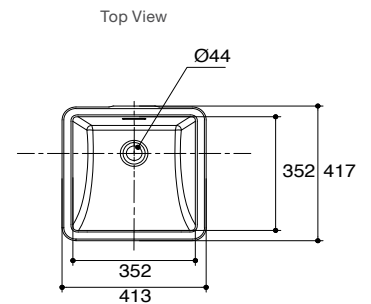

Brazn Square Under-Counter Basin

Features

- Ceramic
- 352mm square under-counter basin
- Under countertop installation
- KOHLER CleanCoat® for a lustrous, spotless look and carefree maintenance
- Overflow outlet

Includes

- Bench top cutting template
- Bench fixing clamps
- Bench fixing anchors and screws

RRP: **$649** Code: 21056A-0

PICTURED: Brazn Rectangular Under Counter Lavatory Basin