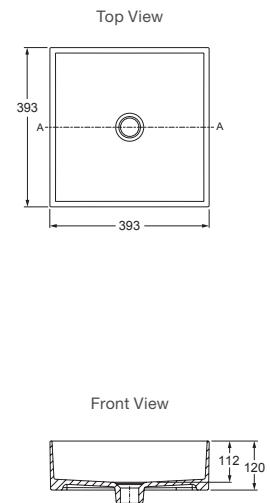

Mica Slim Rim Square Vessel Basin

Features

- Supramic technology provides a thinner yet stronger ceramic
- 393mm countertop vessel basin
- 6mm slim rim
- Highly durable even with a thinner profile
- KOHLER CleanCoat® for a lustrous, spotless look and carefree maintenance

Includes

- Bench top cutting template

White Basin	RRP: $899	Code: 90011T-0
Black Basin	RRP: $999	Code: 90011T-HB1