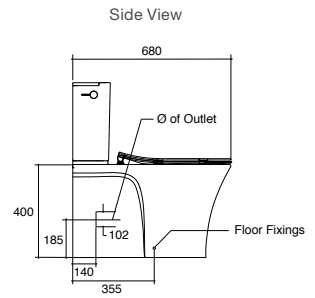

Veil Back to Wall Toilet Suite

Features

- Rimless pan
- European design to complete the Veil suite, with modern soft curves
- Slim tank lid that sits seamlessly, alongside the discreet side lever flush
- Upgrade this look with the acrylic overlay Double Slim seat, designed to capture light and reflect the colour of water
- Top left rear inlet only
- WELS 4 star, dual flush 4.5/3L
- Quiet Close™ Slim seat
- Hygiene Max rimless pan design
- S-trap set out: 90mm-140mm (with vario pan connector and 20mm offset pan collar – supplied)
- P-trap set out: 185mm

Slim seat RRP: **$1049** Code: 23622A-0
Double Slim seat RRP: **$1149** Code: 23623A-0

Upgrade to an Double Slim Seat

The Veil back to wall toilet brings a stunning European design to complete the Veil suite with modern soft curves and a slim tank lid that sits seamlessly alongside the discreet side lever flush.

Upgrade this total look with the acrylic overlay Double Slim seat, which is designed to capture light and reflect the colour of water, lifting this toilet to a complementary piece of bathroom furniture.