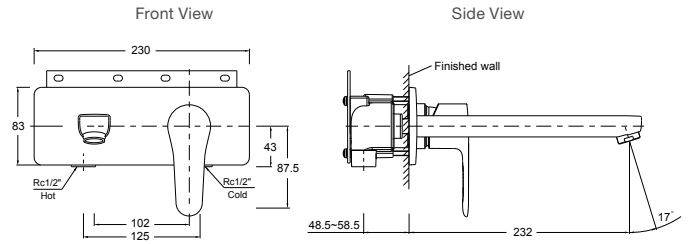

RRP: **\$749**
Code: 8126A-4-CP

July/Viteo Towel Bar 457mm

RRP: **\$139**
Code: 9314T-CP

Isometric View

Available while stocks last

July/Viteo Towel Bar 610mm

RRP: **\$159**
Code: 45396T-CP

Isometric View