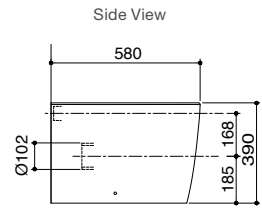

Code: 22640A-0

Slim seat RRP: **\$819**

Code: 22640A-SLS-0

Elite seat RRP: **\$929**

Code: 22640A-ELS-0

Note: Pan and seat only. Refer to pages 44-45 for available tank and flush plate options.

In Wall Views – Low Height