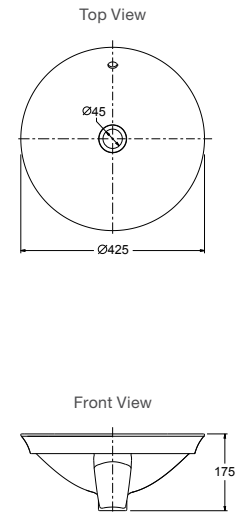

Veil Round Vessel Basin

Features

- Supramic technology provides a thinner yet stronger ceramic
- 445mm self-rimming vessel with 5mm thin edge
- KOHLER CleanCoat® for a lustrous, spotless look and carefree maintenance
- Overflow outlet

Includes

- White overflow cover

RRP: **$859** Code: 26408A-0