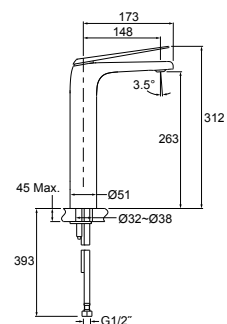

TAPWARE & ACCESSORIES

Avid

Avid delivers sensuous simplicity to the everyday bathroom and transforms it into a purposeful exercise in purity of form. No harsh edges or unnecessary embellishment. Available in Polished Chrome and Titanium PVD finish.

Polished
Chrome (CP)

Titanium (TT)

Avid Basin Mixer

Features

- Ceramic disc cartridge
- Adjustable directional aerator
- WELS Rating: 5 Star, 6 litres/min

Polished Chrome RRP: **$979**
Code: 97345T-4ND-CP

Titanium RRP: **$1239**
Code: 97345T-4ND-TT

Side View

Avid Tall Basin Mixer

Features

- Ceramic disc cartridge
- Adjustable directional aerator
- WELS Rating: 5 Star, 6 litres/min

Polished Chrome RRP: **$1059**
Code: 97347T-4ND-CP

Titanium RRP: **$1329**
Code: 97347T-4ND-TT

Side View

Avid Super Tall Basin Mixer

Features

- Ceramic disc cartridge
- Adjustable directional aerator
- WELS Rating: 5 Star, 6 litres/min

Polished Chrome RRP: **$1109**
Code: 97348T-4ND-CP

Titanium RRP: **$1439**
Code: 97348T-4ND-TT

Side View