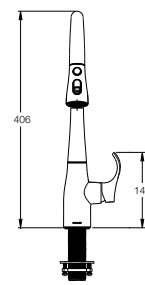

Finishes

Front View