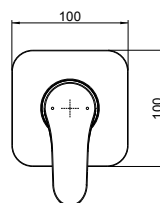

Brushed Nickel RRP: **\$468**

Code: 28615A-BN

Front View

Side View

Accliv Bath and Shower Mixer with Diverter (Slim Trim)

Polished
Chrome

Features

- Solid Brass Construction
- Durable Ceramic Valves tested for up to 1,000,000 cycles
- WELS Rating: 5 Star, 5 litres/min