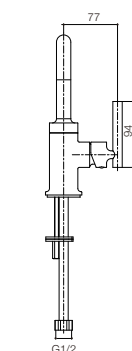

Brushed Nickel RRP: **\$939**

Code: 14597A-4-BN

Brushed Bronze RRP: **\$939**

Code: 14597A-4-BV

Finishes

Front View

Side View

Malleco Touchless Kitchen Mixer