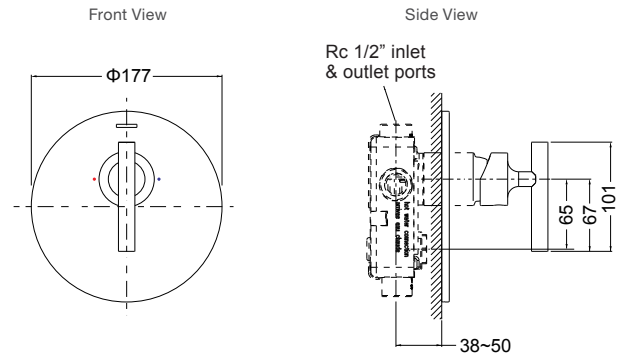

Purist Bath or Shower Mixer

Features

- 40mm ceramic disc cartridge
- Suitable for mains pressure

Includes

- Trim kit, In-wall valve

| | |
|------------------|--------------------|
| Polished Chrome | RRP: \$859 |
| Code: 77927A-CP | |
| Rose Gold | RRP: \$1029 |
| Code: 77927A-RGD | |
| Brushed Nickel | RRP: \$1029 |
| Code: 77927A-BN | |
| Brushed Bronze | RRP: \$1029 |
| Code: 77927A-BV | |