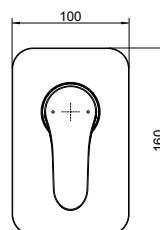

Features

- Solid Brass Construction
- Durable Ceramic Valves tested for up to 1,000,000 cycles
- WELS Rating: 5 Star, 5 litres/min

Polished Chrome RRP: **$538**

Code: 28616A-CP

Brushed Nickel RRP: **$728**

Code: 28616A-BN

Front View