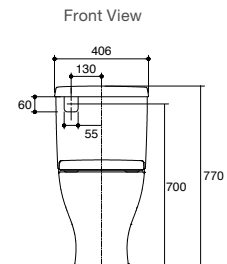

TOILETS

BACK TO WALL

Reach II Back to Wall Toilet Suite

Features

- Rimless pan
- WELS 4 star, dual flush 4.5/3L
- Quiet Close™, quick release toilet seat
- Top left rear entry or right/left pan side entry
- S-trap set out: 90mm – 170mm (with vario pan connector and 20mm pan collar 12503A-NA – supplied); Optional: 170mm-230mm (with long adjustable vario pan connector, 77837A-NA – not supplied)
- P-trap set out: 185mm

Wrapover seat RRP: **$949** Code: 21016A-0
Slim seat RRP: **$949** Code: 21001A-0

Reach Compact Back to Wall Toilet Suite

Features

- Rimless pan
- 60mm projection for small spaces
- WELS 4 star, dual flush 4.5/3L
- Quiet Close™, quick release toilet seat
- Top left rear inlet (standard)
- Rear or side entry inlets also available
- S-trap set out: 90mm – 160mm; Optional: 160mm-230mm (with long adjustable vario pan connector and 20mm pan collar, 77837A-NA – not supplied)
- P-trap set out: 185mm

Top left rear inlet RRP: **$769** Code: 5233A-0
Rear or side entry RRP: **$769** Code: 77303A-0