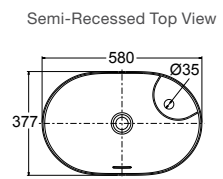

Semi-Recessed Front Cross-Section View

PICTURED: Chalice Sleek Oval Vessel – with Tap Deck

Chalice Sleek Oval Vessels with Tap Deck

Semi-Recessed Front Cross-Section View

Features

- Ceramic
- 580mm semi-recessed countertop basin with one tap hole
- 7mm slim rim