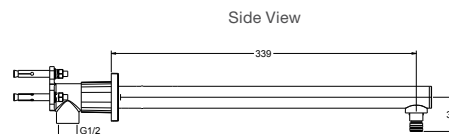

SHOWERING TAPWARE

Statement Dual Function Ceiling Mount Rainhead Arm – 127mm

Features

- Compatible with multi-function rainheads

Polished Chrome	RRP: $289
Code: 26325T-CP	
Matte Black	RRP: $319
Code: 26325T-BL	
Brushed Nickel	RRP: $319
Code: 26325T-BN	
Brushed Brass	RRP: $329
Code: 26325T-2MB	

Statement Dual Function Ceiling Mount Rainhead Arm – 254mm

Features

- Compatible with multi-function rainheads

Polished Chrome	RRP: $369
Code: 26326T-CP	
Matte Black	RRP: $399
Code: 26326T-BL	
Brushed Nickel	RRP: $399
Code: 26326T-BN	
Brushed Brass	RRP: $419
Code: 26326T-2MB	

Statement Dual Function Wall Mount Rainhead Arm – 355mm

Features

- Compatible with multi-function rainheads

Polished Chrome	RRP: $459
Code: 26323T-CP	
Matte Black	RRP: $529
Code: 26323T-BL	
Brushed Nickel	RRP: $529
Code: 26323T-BN	
Brushed Brass	RRP: $559
Code: 26323T-2MB	

Statement Dual Function Wall Mount Rainhead Arm – 482mm

Features

- Compatible with multi-function rainheads

Polished Chrome	RRP: $519
Code: 26324T-CP	
Matte Black	RRP: $589
Code: 26324T-BL	
Brushed Nickel	RRP: $589
Code: 26324T-BN	
Brushed Brass	RRP: $619
Code: 26324T-2MB