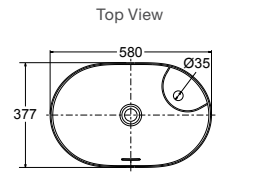

Semi-Recessed Front Cross-Section View

PICTURED: Chalice Sleek Oval Vessel – with Tap Deck

Chalice Sleek Oval Vessels with Tap Deck

Semi-Recessed Front Cross-Section View

Features

- Ceramic
- 580mm semi-recessed countertop basin with one tap hole
- 7mm slim rim