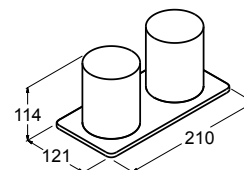

Isometric View

Available while stocks last