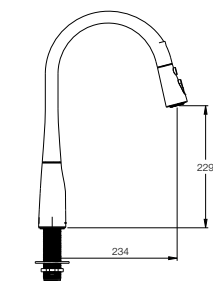

KITCHEN TAPWARE

Taut Kitchen Mixer

Features

- Ceramic disc cartridge for durability
- Suitable for mains pressure
- WELS Rating: 5 Star, 6 litres/min

Polished Chrome RRP: **$399**

Code: 74053T-4E-CP

Matte Black RRP: **$609**

Code: 74053T-4E-BL

Finishes

Taut Pull Down Spray Kitchen Mixer

Features

- Two-function spray head with spray and aerated flow function
- Ball joint on spray head
- 360 degree swivel gooseneck spout
- Suitable for mains pressure
- WELS Rating: 5 Star, 6 litres/min

Polished Chrome RRP: **$619**

Code: 21367T-4E-CP

Matte Black RRP: **$749**

Code: 21367T-4E-BL

Finishes

Simplice Pull Down Kitchen Mixer

Features

- Three-function pull-down sprayhead with touch control
- DockNetik® magnetic docking
- MasterClean™ sprayface and intense cleaning Sweep® spray
- Suitable for mains pressure
- WELS Rating: 5 Star, 6 litres/min

Polished Chrome RRP: **$669**

Code: 596T-4E-CP

Vibrant Stainless RRP: **$769**

Code: 596T-4E-VS

Matte Black RRP: **$769**

Code: 596T-4E-BL

Finishes

Side View

Purist Kitchen Mixer

Features

- Swivel spout
- Suitable for mains pressure
- WELS Rating: 5 Star, 6 litres/min

Polished Chrome RRP: **$839**

Code: 14597A-4-CP

Rose Gold RRP: **$939**

Code: 14597A-4-RGD

Brushed Nickel RRP: **$939**

Code: 14597A-4-BN

Brushed Bronze RRP: **$939**

Code: 14597A-4-BV

Finishes