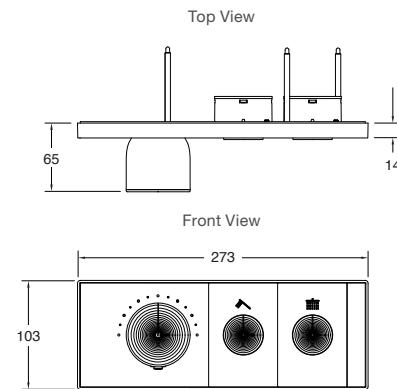

SHOWERING TAPWARE

Anthem

Accommodating up to six outlets, Anthem valves and controls offer total mastery over every spray.

Anthem Recessed Mechanical Thermostatic Control – 2OT

Features

- Trim plate includes temperature control knob with pop-out water volume control buttons
- Requires two-port thermostatic valve with integral volume control (sold separately).

Polished Chrome RRP: **$299**
Code: 26346T-9-CP
Matte Black RRP: **$399**
Code: 26346T-9-BL
Brushed Nickel RRP: **$399**
Code: 26346T-9-BN
Brushed Brass RRP: **$449**
Code: 26346T-9-2MB

Anthem Recessed Mechanical Thermostatic Valve – 2OT

Features

- High-flow mechanically controlled thermostatic mixing valve
- Adjustable comfort setting
- Up to 30 L/min Flow rate
- Requires two-outlet thermostatic valve control panel trim with recessed push button (sold separately)

RRP: **$800** Code: 26340X-NA

Anthem Recessed Mechanical Thermostatic Control – 3OT

Features

- Trim plate includes temperature control knob with pop-out water volume control buttons
- Requires three-port thermostatic valve with integral volume control (sold separately).

Polished Chrome RRP: **$399**
Code: 26347T-9-CP
Matte Black RRP: **$529**
Code: 26347T-9-BL
Brushed Nickel RRP: **$529**
Code: 26347T-9-BN
Brushed Brass RRP: **$599**
Code: 26347T-9-2MB