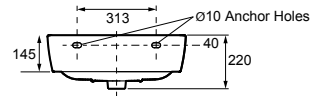

PICTURED: ModernLife 550mm Wall Hung Basin

ModernLife Wall-Hung Basin

Top View

Front View

Features

- Ceramic
- 550mm wall-mount basin
- Overflow outlet
- KOHLER CleanCoat® for a lustrous, spotless look and carefree maintenance