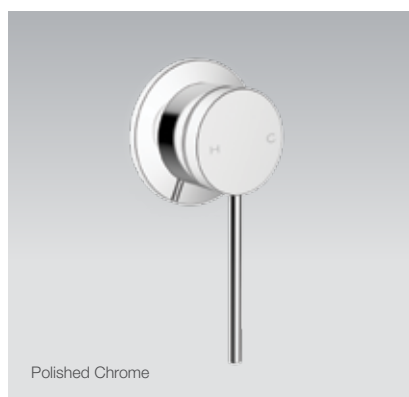

Components Wall Mount Pin Lever Mixer

Mixer – Polished Chrome

RRP: **$109** Code: 77980T-4A-CP

Add Valve* – Polished Chrome

RRP: **$339** Code: 28138T-DR-CP

Mixer – Brushed Nickel

RRP: **$149** Code: 77980T-4A-BN

Add Valve* – Brushed Nickel

RRP: **$449** Code: 28138T-DR-BN

Mixer – Brushed Brass

RRP: **$149** Code: 77980T-4A-2MB

Add Valve* – Brushed Brass

RRP: **$449** Code: 28138T-DR-2MB

Mixer – Matte Black

RRP: **$149** Code: 77980T-ZY-BL

Add Valve* – Matte Black

RRP: **$449** Code: 28138T-DR-BL