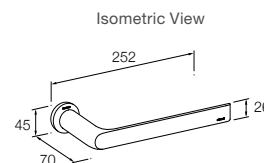

Avid Hotelier

Polished Chrome RRP: **$629**
Code: 97497T-CP
Titanium RRP: **$829**
Code: 97497T-TT

Avid Towel Ring

Polished Chrome RRP: **$169**
Code: 97498T-CP
Titanium RRP: **$229**
Code: 97498T-TT

Avid Robe Hooks

Single Robe Hook, Polished Chrome
RRP: **$129**
Code: 97499T-CP
Single Robe Hook, Titanium
RRP: **$159**
Code: 97499T-TT
Double Robe Hook, Polished Chrome
RRP: **$159**
Code: 97500T-CP
Double Robe Hook, Titanium
RRP: **$209**
Code: 97500T-TT

Avid Toilet Tissue Holders

Vertical Toilet Tissue Holder,
Polished Chrome
RRP: **$169**
Code: 97502T-CP
Vertical Toilet Tissue Holder, Titanium
RRP: **$229**
Code: 97502T-TT
Toilet Tissue Holder With Cover,
Polished Chrome
RRP: **$219**
Code: 97503T-CP
Toilet Tissue Holder With Cover, Titanium
RRP: **$269**
Code: 97503T-TT