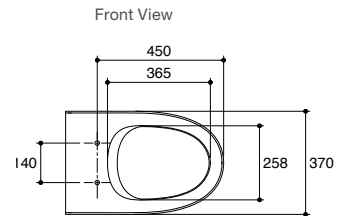

Features

- Rimless pan
- WELS 4 star, dual flush 4.5/3L

Wrap seat RRP: **$699** Code: 33233A-0

Slim seat RRP: **$779** Code: 33232A-0

Elite seat RRP: **$849** Code: 33234A-0

Note: Pan and seat only. Refer to pages 44-45 for available tank and flush plate options.

In Wall Views – Low Height