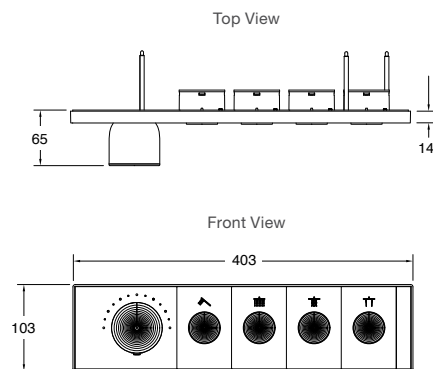

Anthem Recessed Mechanical Thermostatic Valve – 3OT

Features

- High-flow mechanically controlled thermostatic mixing valve
- Adjustable comfort setting
- Up to 30 L/min Flow rate
- Requires three-outlet thermostatic valve control panel trim with recessed push button (sold separately)

RRP: **$900** Code: 26341X-NA

Anthem Recessed Mechanical Thermostatic Control – 4OT

Features

- Trim plate includes temperature control knob with pop-out water volume control buttons
- Requires four-port thermostatic valve with integral volume control (sold separately).

Polished Chrome RRP: **$479**

Code: 26348T-9-CP

Matte Black RRP: **$639**

Code: 26348T-9-BL

Brushed Nickel RRP: **$639**

Code: 26348T-9-BN

Brushed Brass RRP: **$729**

Code: 26348T-9-2MB

Anthem Recessed Mechanical Thermostatic Valve – 4OT

Features

- High-flow mechanically controlled thermostatic mixing valve
- Adjustable comfort setting
- Up to 30 L/min Flow rate
- Requires four-outlet thermostatic valve control panel trim with recessed push button (sold separately)

RRP: **$1000** Code: 26342X-NA