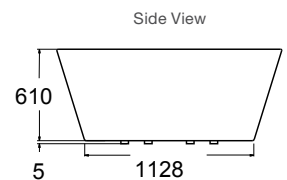

Evok 2.0 Seamless Round Freestanding Bath

Freestanding Bath – White
RRP: **$4599** Code: 25163A-0

Features

- Seamless, smooth gloss finish, Slimline acrylic freestanding bath
- Extra slim 25mm rim
- Ergonomically designed
- 40mm chrome pop-up waste and overflow

L 1500 x W 1500 x D 610

Internal Measurements

Seating Width:	908mm
Base Length:	1128mm
Depth:	410mm
Capacity to Overflow	390L
Dry Weight	58kg