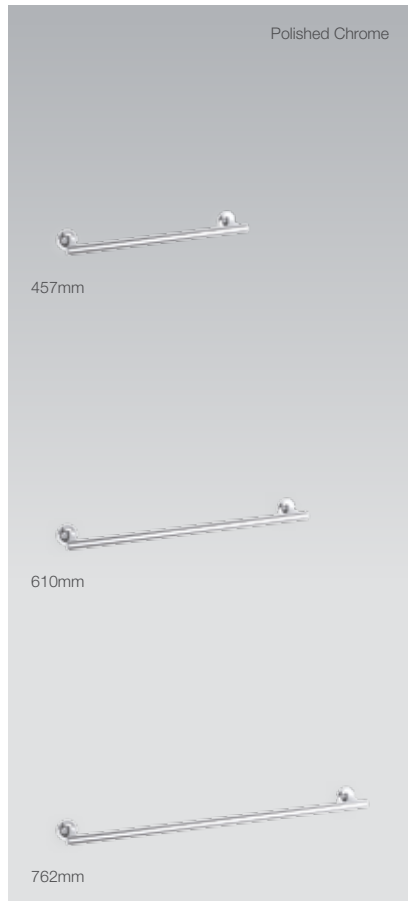

Code: 14443-BV

Isometric View

TAPWARE & ACCESSORIES

Purist Towel Bars

Features

- Sizes available: 457mm, 610mm, 762mm

| | |
|-----------------|-------------------|
| 457mm bar | RRP: \$369 |
| Code: 14435-CP | |
| 610mm bar | |
| Polished Chrome | RRP: \$389 |
| Code: 14436-CP | |
| 610mm bar | |
| Rose Gold | RRP: \$499 |
| Code: 14436-RGD | |
| 610mm bar | |
| Brushed Nickel | RRP: \$499 |
| Code: 14436-BN | |
| 610mm bar | |
| Brushed Bronze | RRP: \$499 |
| Code: 14436-BV | |
| 762mm bar | RRP: \$449 |
| Code: 14437-CP | |