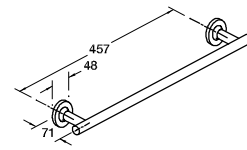

Isometric Views