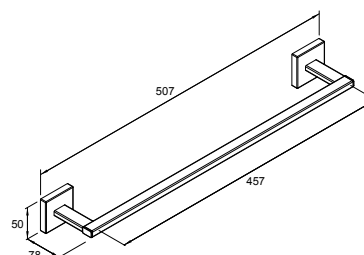

610mm bar, Matte Black

RRP: **\$199** Code: 23285-BL

610mm bar, Brushed Nickel

RRP: **\$199** Code: 23285-BN

610mm bar, Moderne Brushed Brass

RRP: **\$229** Code: 23285-2MB

Isometric Views

Square Towel Arm