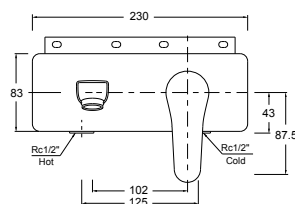

Features

- Ceramic disc cartridge
- Metal construction
- WELS Rating: 6 Star, 4.5 litres/min

RRP: **$679**
Code: 8124A-4ND-CP

Front View