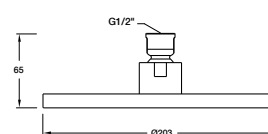

Features

- Katalyst air induction technology
- 2 sizes available: 200mm and 250mm
- WELS Rating: 3 Star, 8 litres/min

200mm Round RRP: **$559**

Code: 18358A-CP

250mm Round RRP: **$689**

Code: 18359A-CP

*Does not include shower arm,
please refer to page 111.*

200mm Side View