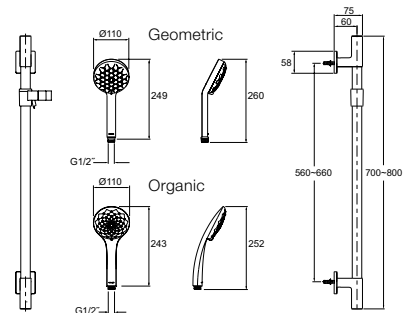

Front Views

Side Views