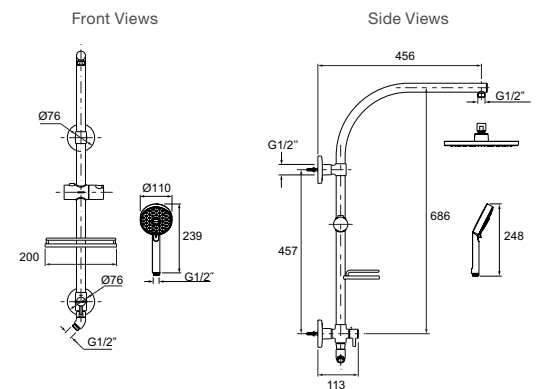

SHOWERING TAPWARE

HydroRail Rain Shower Square Column Standard

Features

- Top inlet for retrofit with previous fixed showerhead installations
- 200mm ABS showerhead with Katalyst Spray technology
- 110mm multifunction handshower
- Arched showerarm for increased rainhead clearance
- Suitable for mains pressure
- WELS Rating: 3 Star, 9 litres/min

Code: 78569A-CP

HydroRail Rain Shower Round Column Standard

Features

- Top inlet for retrofit with previous fixed showerhead installations
- 200mm ABS showerhead with Katalyst Spray technology
- 110mm multifunction handshower
- Arched showerarm for increased rainhead clearance
- Suitable for mains pressure
- WELS Rating: 3 Star, 9 litres/min

Code: 78566A-CP

HydroRail Rain Shower Square Column Premium

Features

- Top inlet for retrofit with previous fixed showerhead installations
- 200mm metal showerhead with Katalyst Spray technology
- 110mm multifunction handshower
- Arched showerarm for increased rainhead clearance
- Suitable for mains pressure
- WELS Rating: 3 Star, 7.5 litres/min

Code: 78564A-CP

HydroRail Rain Shower Round Column Premium

Features

- Top inlet for retrofit with previous fixed showerhead installations
- 200mm metal showerhead with Katalyst Spray technology
- 110mm multifunction handshower
- Arched showerarm for increased rainhead clearance
- Suitable for mains pressure
- WELS Rating: 3 Star, 7.5 litres/min

Code: 78559A-CP