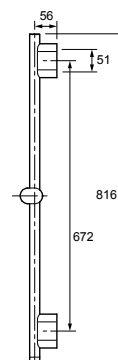

Features

- Adjustable slidebar supports a handshower at the desired height for customised showering

Polished Chrome	Code: 26312T-CP
Matte Black	Code: 26312T-BL
Brushed Nickel	Code: 26312T-BN
Brushed Brass	Code: 26312T-2MB

Side View