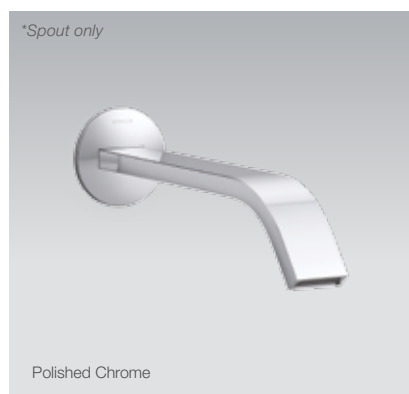

Front View

Side View

*Note: Valve must be purchased in addition to handles.

Components Wall Mount Tube Basin Spout

Features

- Premium metal construction
- A range of interchangeable Components handles available
- WELS Rating: 5 Star, 6 litres/min

Polished Chrome	Code: 23890T-ND-CP
Brushed Nickel	Code: 23890T-ND-BN
Brushed Brass	Code: 23890T-ND-2MB
Matte Black	Code: 23890T-ND-BL

Side View

Components Wall Mount Ribbon Basin Spout

Features

- Premium metal construction
- A range of interchangeable Components handles available
- WELS Rating: 5 Star, 6 litres/min