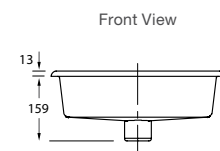

Empress Bouquet on Kathryn Under Counter Basin

Empress bouquet design on Kathryn, featuring the unique floral motif with gold and metallic detailing. Each basin showcases slightly different variations on the pattern, creating a one-of-a-kind piece.

Includes

- Bench top cutting template
- Bench fixing clamps
- Bench fixing bolts and anchors

Code: 14275-SMC-0

PICTURED: Kallos Spun Glass Under Counter Basin