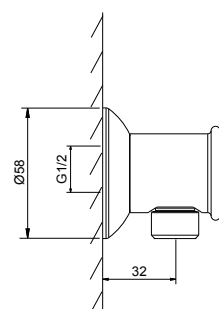

Features

- Wall mount water supply elbow

Polished Chrome	Code: 26365T-ZZ-CP
Matte Black	Code: 26365T-BL
Brushed Nickel	Code: 26365T-ZZ-BN
Brushed Brass	Code: 26365T-ZZ-2MB

Front View

Side View