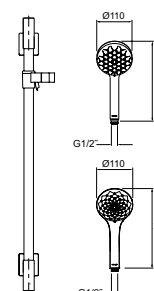

Front Views