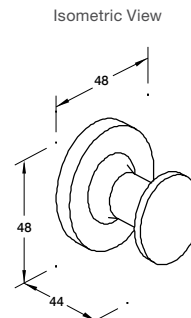

Purist Robe Hook

Polished Chrome Code: 14443-CP
 Rose Gold Code: 14443-RGD
 Brushed Nickel Code: 14443-BN
 Brushed Bronze Code: 14443-BV

TAPWARE & ACCESSORIES

Purist Towel Bars

Features

- Sizes available: 457mm, 610mm, 762mm