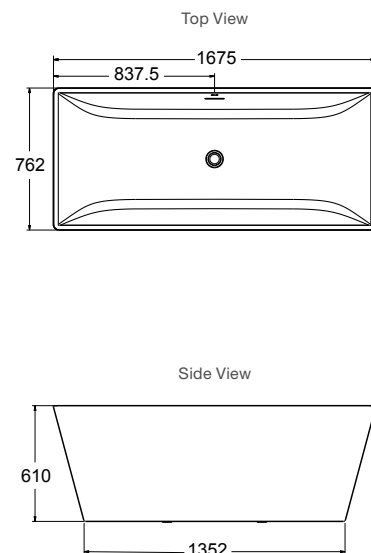

Evok 2.0 Seamless Rectangular Freestanding Bath

Features

- Seamless, smooth gloss finish, Slimline acrylic freestanding bath
- Extra slim 25mm rim
- Ergonomically designed
- 40mm chrome pop-up waste and overflow

L 1675 x W 762 x D 610

Internal Measurements

Seating Width:	432mm
Base Length:	1352mm
Depth:	410mm
Capacity to Overflow	235L
Dry Weight	53kg

Code: 25164A-0

PICTURED: Veil Lithocast Gloss Freestanding Bath