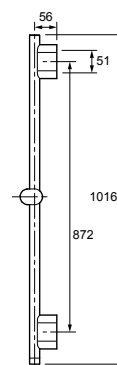

Features

- Adjustable slidebar supports a handshower at the desired height for customised showering

Polished Chrome	Code: 26313T-CP
Matte Black	Code: 26313T-BL
Brushed Nickel	Code: 26313T-BN
Brushed Brass	Code: 26313T-2MB

Side View