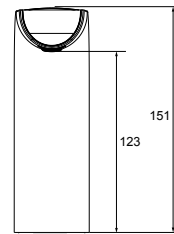

Sensor Taps

Experience the latest in technology and hygiene with this touchless tapware range. Upgrade your bathroom or powder room with versatile sprays, touchless technology, and on-trend designs.

Avid Duo Deck Mount Sensor Tap & Soap Dispenser

Features

- AC power only (adaptor included)
- TOF (time of flight) sensor is more accurate than an infra red sensor
- 1.5L soap bottle capacity installed under-bench
- WELS Rating: 6 Star, 1.6 litres/min

Code: EX29936A-N-CP

Front View

Notes: Sensor activates under the spout which may not suit all project requirements.

Supplied as cold only option: Hot & Cold is achieved via a tempering valve (an off the shelf component installed by a plumber).

Composed Deck Mount Sensor Tap

Features

- AC & DC power options – sold separately
- TOF (time of flight) sensor is more accurate than an infra red sensor
- WELS Rating: 6 Star

Tap only:

Polished Chrome 1.2 L/min
Code: EX20257A-NWS5-CP

Polished Chrome 1.3 L/min
Code: EX20257A-NWS3-CP

Polished Chrome 1.7 L/min
Code: EX20257A-NW-CP

Brushed Nickel 1.7 L/min
Code: EX20257A-NW-BN

AC/DC power options sold separately:

AC Power Unit, 6V
Code: 26845A-NA

DC Power Unit, 6V
Code: 26844T-NA

Notes: Sensor activates under the spout which may not suit all project requirements.

Supplied as cold only option: Hot & Cold is achieved via a tempering valve (an off the shelf component installed by a plumber).