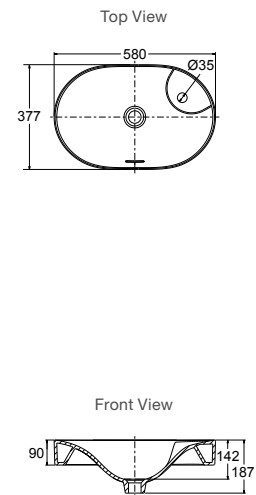

Code: 31703T-0

Chalice Sleek Oval Vessels

Features

- Ceramic
- 580mm countertop basin
- 7mm slim rim

Includes

- Bench top cutting template

Code: 31701T-0

Chalice Sleek Oval Vessel with Tap Deck