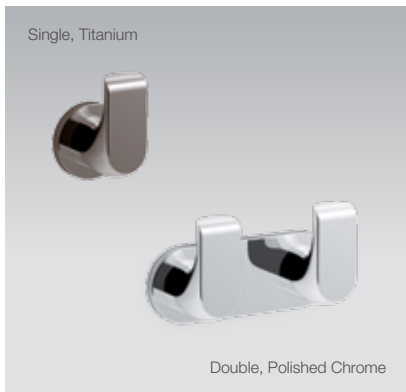

Avid Double Towel Bar

Polished Chrome Code: 97496T-CP
 Titanium Code: 97496T-TT

Avid Hotelier

Polished Chrome Code: 97497T-CP
 Titanium Code: 97497T-TT

Avid Towel Ring

Polished Chrome Code: 97498T-CP
 Titanium Code: 97498T-TT

Avid Robe Hooks

Single Robe Hook, Polished Chrome Code: 97499T-CP
 Single Robe Hook, Titanium Code: 97499T-TT
 Double Robe Hook, Polished Chrome Code: 97500T-CP
 Double Robe Hook, Titanium Code: 97500T-TT