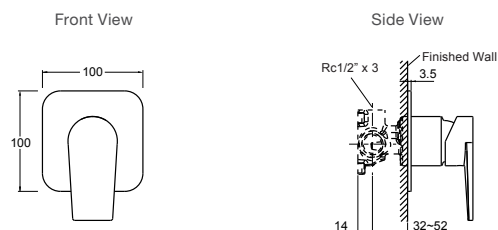

Taut Wall Mount Basin Mixer

Features

- Metal construction
- Suitable for mains pressure
- WELS Rating: 5 Star, 6 litres/min

Includes

- In-wall valve
- Trim kit

Polished Chrome Code: 74027T-4ND-CP
Matte Black Code: 74027T-4ND-BL

Taut Wall Mount Bath Spout

Features

- Metal construction
- Suitable for mains pressure

Polished Chrome Code: 74046T-CP
Matte Black Code: 74046T-BL

*Note: Mixer must be purchased in addition to spout.

Taut Bath or Shower Mixer (Slim Trim)

Features

- 40mm ceramic disc cartridge
- Metal construction
- Suitable for mains pressure

Includes

- In-wall valve
- Trim kit

Polished Chrome Code: 27914A-CP
Matte Black Code: 27914A-BL

Taut Bath and Shower Mixer with Diverter (Slim Trim)

Features

- 40mm ceramic disc cartridge
- Metal construction
- Suitable for mains pressure

Includes

- In-wall valve with diverter
- Trim kit

Polished Chrome Code: 27915A-CP
Matte Black Code: 27915A-BL

PICTURED: Taut Basin Mixer