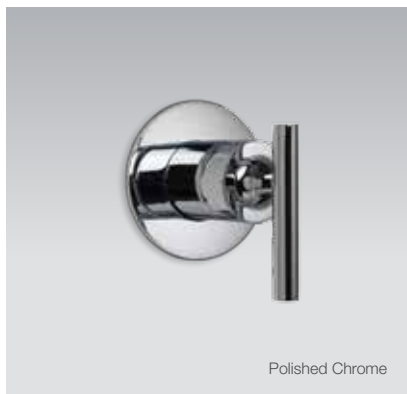

Purist Bath and Shower Mixer with Diverter

Features

- 40mm ceramic disc cartridge
- Suitable for mains pressure

Includes

- Trim kit, In-wall valve with diverter

Polished Chrome	Code: 77926A-CP
Rose Gold	Code: 77926A-RGD
Brushed Nickel	Code: 77926A-BN
Brushed Bronze	Code: 77926A-BV

Purist Bath or Shower Mixer (Slim Trim)

Features

- 40mm ceramic disc cartridge
- Suitable for mains pressure

Includes

- Trim kit, In-wall valve

Polished Chrome Code: 25552A-CP

Please note: No other finishes are available for this product.