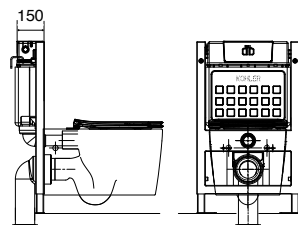

In Wall Views – Low Height