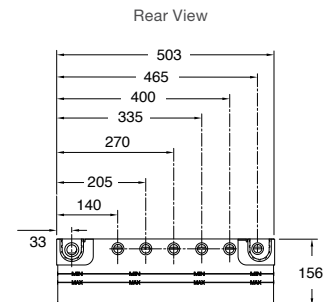

SHOWERING TAPWARE

Anthem Recessed Mechanical Thermostatic Control – Five Outlets (5OT)

Features

- Trim plate includes temperature control knob with pop-out water volume control buttons
- Requires five-port thermostatic valve with integral volume control (sold separately).

Polished Chrome	Code: 26349T-9-CP
Matte Black	Code: 26349T-9-BL
Brushed Nickel	Code: 26349T-9-BN
Brushed Brass	Code: 26349T-9-2MB

Anthem Recessed Mechanical Thermostatic Valve – Five Outlets (5OT)

Features

- High-flow mechanically controlled thermostatic mixing valve
- Adjustable comfort setting
- Up to 45 L/min Flow rate
- Requires five-outlet thermostatic valve control panel trim with recessed push button (sold separately)

Code: 26343X-NA

Anthem Recessed Mechanical Thermostatic Control – Six Outlets (6OT)

Features

- Trim plate includes temperature control knob with pop-out water volume control buttons
- Requires six-port thermostatic valve with integral volume control (sold separately).

Polished Chrome	Code: 26350T-9-CP
Matte Black	Code: 26350T-9-BL
Brushed Nickel	Code: 26350T-9-BN
Brushed Brass	Code: 26350T-9-2MB

Anthem Recessed Mechanical Thermostatic Valve – Six Outlets (6OT)

Features

- High-flow mechanically controlled thermostatic mixing valve
- Adjustable comfort setting
- Up to 49 L/min Flow rate
- Requires six-outlet thermostatic valve control panel trim with recessed push button (sold separately)

Code: 26344X-NA