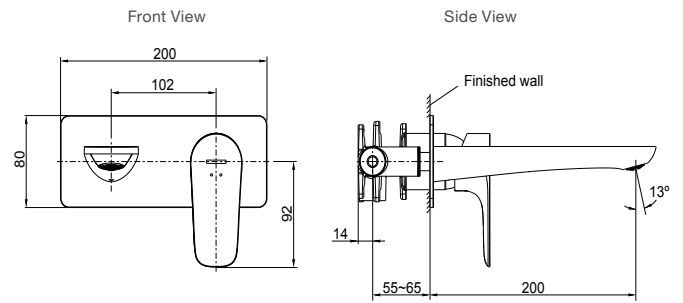

Aleo Wall Mount Bath Mixer

Features

- Ceramic disc cartridge
- WELS Rating: 5 Star, 6 litres/min

Code: 21089T-4E-CP

Aleo Bath or Shower Mixer (Slim Trim)

Features

- 40mm ceramic disc cartridge
- Metal construction
- Suitable for mains pressure

Includes

- In-wall valve
- Trim kit

Code: 25558A-CP

Aleo Bath and Shower Mixer with Diverter (Slim Trim)

Features

- 40mm ceramic disc cartridge
- Metal construction
- Suitable for mains pressure

Includes

- In-wall valve with diverter
- Trim kit

Code: 25559A-CP