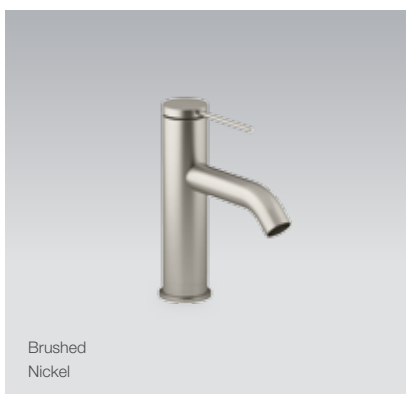

Components Basin Mixer

Features

- Single pin handle allows for both volume and temperature control
- Temperature memory allows mixer to be turned on and off at the temperature set during prior usage
- WELS Rating: 5 Star, 6 litres/min

Polished Chrome	Code: 77958T-4AND-CP
Brushed Nickel	Code: 77958T-4AND-BN
Brushed Brass	Code: 77958T-4AND-2MB
Matte Black	Code: 77958T-4AND-BL