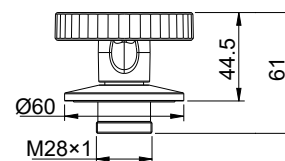

TAPWARE & ACCESSORIES

Components Wall Mount Oyl Handles

Features

- Premium metal construction
- A range of interchangeable Components spouts available

Polished Chrome	Code: 77981T-8-CP
Brushed Nickel	Code: 77981T-8-BN
Brushed Brass	Code: 77981T-8-2MB
Matte Black	Code: 77981T-ZY-BL
Add Valve* – Valve	Code: 28139T-DR-NA

Front View

*Note: Valve must be purchased in addition to handles.

Components Wall Mount Industrial Handles

Features

- Premium metal construction
- A range of interchangeable Components spouts available

Polished Chrome	Code: 77981T-9-CP
Brushed Nickel	Code: 77981T-9-BN
Brushed Brass	Code: 77981T-9-2MB
Matte Black	Code: 77981T-ZX-BL
Add Valve* – Valve	Code: 28139T-DR-NA

Side View

*Note: Valve must be purchased in addition to handles.

Components Wall Mount Tube Basin Spout

Features

- Premium metal construction
- A range of interchangeable Components handles available
- WELS Rating: 5 Star, 6 litres/min

Polished Chrome	Code: 23890T-ND-CP
Brushed Nickel	Code: 23890T-ND-BN
Brushed Brass	Code: 23890T-ND-2MB
Matte Black	Code: 23890T-ND-BL

Components Wall Mount Ribbon Basin Spout

Features

- Premium metal construction
- A range of interchangeable Components handles available
- WELS Rating: 5 Star, 6 litres/min

Polished Chrome	Code: 23888T-ND-CP
Brushed Nickel	Code: 23888T-ND-BN
Brushed Brass	Code: 23888T-ND-2MB
Matte Black	Code: 23888T-ND-BL