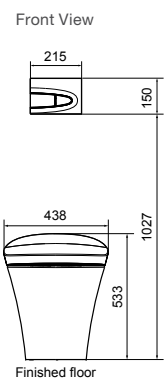

Veil Wall Faced Intelligent Toilet

Toilet Features

- WELS 4 star, dual flush 4.5/3L
- Touchless or manual flush button panel
- Ergonomic French curve seat with antibacterial material
- Sensor activated auto open and close function for seat lid
- Insulated in-wall cistern – fully framed
- Build in LED night-light
- Deodoriser function
- Rimless pan design
- Vitreous china
- S-trap only

Bidet Features

- Instantly heated water with stainless steel wand
- Spray wand features adjustable water pressure and temperature.
- Select massage/spiral spray pattern
- Air blower and heated seat with adjustable temperature
- Self-cleaning and UV sanitising nozzle

Code: 8423A-0

Please Note: Maximum weight limit for the seat is 136kg and 400kg limit for the fixing of wall hung toilet. Veil must be installed in accordance with AS/NZS 3500.1, which will require the installation of a high hazard backflow prevention device (not supplied). Please consult with your registered Plumber or Hydraulic Consultant.

Rated voltage: 220–240V, 50/60Hz.

Rated power: 1100W.

Max instant power: 1600W.