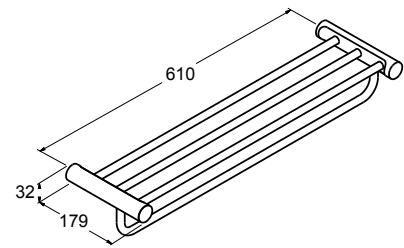

July/Viteo Hotelier 610mm

Code: 45400T-CP

Isometric View

July/Viteo Glass Shelf 610mm

Code: 9315T-CP

Isometric View

July/Viteo Towel Ring 212mm

Code: 45401T-CP

Isometric View

July/Viteo Robe Hook

Code: 45394T-CP

Isometric View