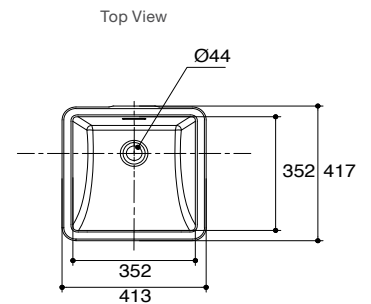

Brazn Square Under-Counter Basin

Features

- Ceramic
- 352mm square under-counter basin
- Under countertop installation
- KOHLER CleanCoat® for a lustrous, spotless look and carefree maintenance
- Overflow outlet

Includes

- Bench top cutting template
- Bench fixing clamps
- Bench fixing anchors and screws

Code: 21056A-0

PICTURED: Brazn Rectangular Under Counter Lavatory Basin