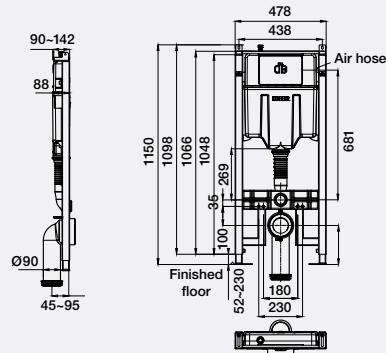

Wall Hung

Wall Faced

Mechanical Wall Hung 90mm standard height

Code: 4179A-NA

Mechanical Wall Faced 90mm Standard Height

Code: 10611A-NA

Pneumatic Wall Hung 90mm Standard Height
(Indent only – lead time upon application.)