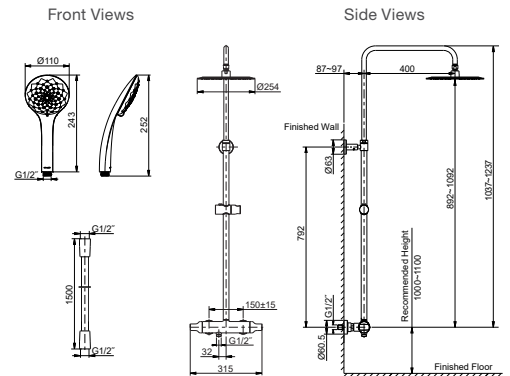

SHOWERING TAPWARE

Exhale Showerhead

Features

- Catalyst air induction technology
- Suitable for mains pressure
- WELS Rating: 3 Star, 9 litres/min

Includes

- Shower arm

Code: 72597T-E-CP

Aleo Dual Shower Column – Exposed Valve

Features

- Direct connection shower column
- Dual check valve
- Suitable for mains pressure
- NZ WELS Rating: 3 Star, 9 litres/min

Includes

- 200mm round super-slim rainhead and 3-function handshower

Code: 97826T-4E-CP

Aleo Thermostatic Dual Shower Column – Exposed Valve

Features

- Thermostatic valves
- Catalyst rainhead with zero-dripping technology
- Suitable for mains pressure
- NZ WELS Rating : 3 Star, 9 litres/min

Includes

- 250mm round super-slim rainhead and 3-function handshower

Code: 97822T-9E-CP

Loure Shower Column

Features

- Metal construction
- Suitable for mains pressure
- Multifunction handshower
- WELS Rating: 3 Star, 9 litres/min

Code: 6219A-CP