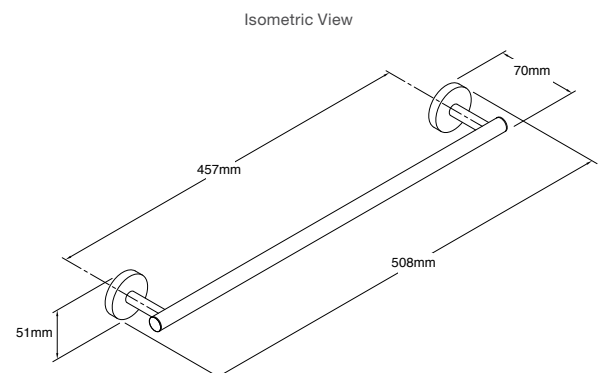

PICTURED: Elate Towel Bar 610mm