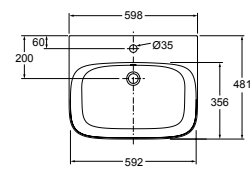

- Bench top cutting template
- Code: 99183T-0

PICTURED: ModernLife Vessel Basin with Taphole

Modern Life Vessel Basin

Without Tap Hole Top View

Without Tap Hole Front View

With Tap Hole Top View

With Tap Hole Front View