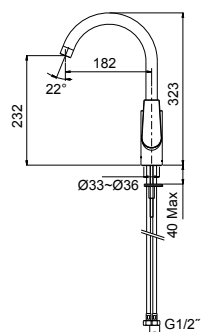

KITCHEN TAPWARE

Taut Kitchen Mixer

Features

- 360° swivel gooseneck spout
- Ceramic disc cartridge for durability
- Suitable for mains pressure
- WELS Rating: 5 Star, 6 litres/min

Polished Chrome Code: 74053T-4E-CP
Matte Black Code: 74053T-4E-BL

Finishes

Front View

Side View

Taut Pull Down Spray Kitchen Mixer

Features

- Two-function pull-down spray head
- Ball joint on spray head
- 360° swivel gooseneck spout
- Ceramic disc cartridge for durability
- Suitable for mains pressure
- WELS Rating: 5 Star, 6 litres/min

Polished Chrome Code: 21367T-4E-CP
Matte Black Code: 21367T-4E-BL

Finishes

Front View

Side View

Simplice Pull Down Kitchen Mixer

Features

- Three-function pull-down sprayhead
- DockNetik® docking
- MasterClean™ sprayface
- 360° swivel gooseneck spout
- Ceramic disc cartridge for durability
- Suitable for mains pressure
- WELS Rating: 5 Star, 6 litres/min

Polished Chrome Code: 596T-4E-CP
Vibrant Stainless Code: 596T-4E-VS
Matte Black Code: 596T-4E-BL

Finishes

Front View

Side View

Purist Kitchen Mixer

Features

- 360° swivel spout
- Ceramic disc cartridge for durability
- Suitable for mains pressure
- WELS Rating: 5 Star, 6 litres/min

Polished Chrome Code: 14597A-4-CP
Rose Gold Code: 14597A-4-RGD
Brushed Nickel Code: 14597A-4-BN
Brushed Bronze Code: 14597A-4-BV

Finishes

Front View

Side View