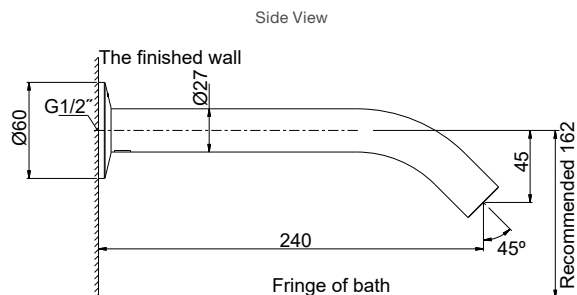

*Note: Valve must be purchased in addition to handle.

Components Wall Mount Tube Bath Spout

Features

- Premium metal construction
- A range of interchangeable Components handles available

Polished Chrome	Code: 77999T-CP
Brushed Nickel	Code: 77999T-BN
Brushed Brass	Code: 77999T-2MB
Matte Black	Code: 77999T-BL