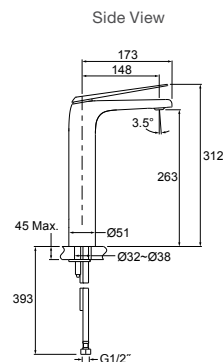

TAPWARE & ACCESSORIES

Avid

Avid delivers sensuous simplicity to the everyday bathroom and transforms it into a purposeful exercise in purity of form. No harsh edges or unnecessary embellishment. Available in Polished Chrome and Titanium PVD finish.

Avid Basin Mixer

Features

- Ceramic disc cartridge
- Adjustable directional aerator
- WELS Rating: 5 Star, 6 litres/min

Polished Chrome Code: 97345T-4ND-CP

Titanium Code: 97345T-4ND-TT

Avid Tall Basin Mixer

Features

- Ceramic disc cartridge
- Adjustable directional aerator
- WELS Rating: 5 Star, 6 litres/min

Polished Chrome Code: 97347T-4ND-CP

Titanium Code: 97347T-4ND-TT

Avid Super Tall Basin Mixer

Features

- Ceramic disc cartridge
- Adjustable directional aerator
- WELS Rating: 5 Star, 6 litres/min

Polished Chrome Code: 97348T-4ND-CP

Titanium Code: 97348T-4ND-TT