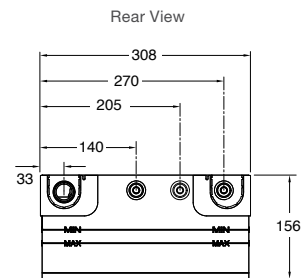

Anthem Recessed Mechanical Thermostatic Valve – Three Outlets (3OT)

Features

- High-flow mechanically controlled thermostatic mixing valve
- Adjustable comfort setting
- Up to 30 L/min Flow rate
- Requires three-outlet thermostatic valve control panel trim with recessed push button (sold separately)

Code: 26341X-NA

Anthem Recessed Mechanical Thermostatic Control – Four Outlets (4OT)

Features

- Trim plate includes temperature control knob with pop-out water volume control buttons
- Requires four-port thermostatic valve with integral volume control (sold separately).

- Polished Chrome Code: 26348T-9-CP
- Matte Black Code: 26348T-9-BL
- Brushed Nickel Code: 26348T-9-BN
- Brushed Brass Code: 26348T-9-2MB

Moderne Brushed Brass

Anthem Recessed Mechanical Thermostatic Valve – Four Outlets (4OT)

Features

- High-flow mechanically controlled thermostatic mixing valve
- Adjustable comfort setting
- Up to 30 L/min Flow rate
- Requires four-outlet thermostatic valve control panel trim with recessed push button (sold separately)

Code: 26342X-NA