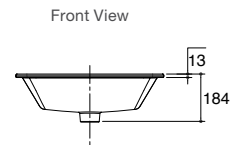

Brazn Rectangular Under-Counter Basin

Features

- Ceramic
- 482mm rectangular under-counter basin
- Under countertop installation
- KOHLER CleanCoat® for a lustrous, spotless look and carefree maintenance
- Overflow outlet

Includes

- Bench top cutting template
- Bench fixing clamps
- Bench fixing anchors and screws

Code: 21058A-0