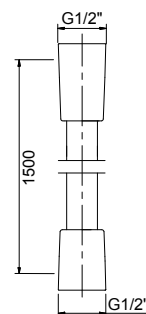

Features

- 1.5m PVC hose
- Smooth and anti-kink
- Easy to clean

Polished Chrome	Code: 11628T-CP
Matte Black	Code: 11628T-BL
Brushed Nickel	Code: 11628T-BN
Brushed Brass	Code: 11628T-2MB

Front View