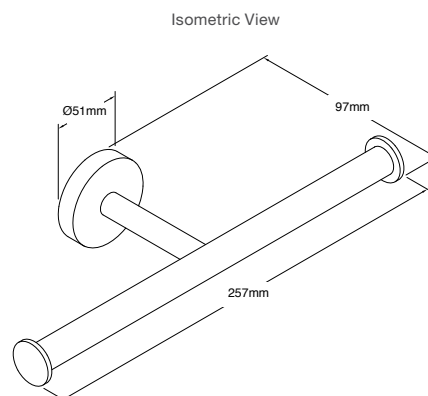

PICTURED: Elate Towel Arm 229mm