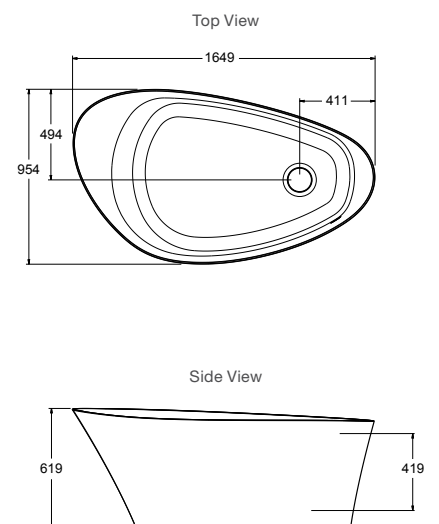

L 1500 x W 1500 x D 610

Internal Measurements

Seating Width:	908mm
Base Length:	1128mm
Depth:	410mm
Capacity to Overflow	390L
Dry Weight	58kg

Code: 25163A-0

Veil Lithocast Gloss Freestanding Bath

Features

- 400mm soaking bath
- Sloped lumbar support
- 40mm chrome pop-up waste and overflow