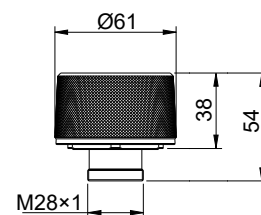

Features

- Premium metal construction
- A range of interchangeable Components spouts available

Polished Chrome	Code: 77981T-8-CP
Brushed Nickel	Code: 77981T-8-BN
Brushed Brass	Code: 77981T-8-2MB
Matte Black	Code: 77981T-ZY-BL
Add Valve* – Valve	Code: 28139T-DR-NA

Front View

Side View