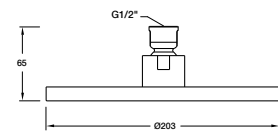

200mm Side View

250mm Side View

RainCan Square Showerheads

Features

- Katalyst air induction technology
- 2 sizes available: 200mm and 250mm
- WELS Rating: 3 Star, 8 litres/min

200mm Square Code: 18360A-CP
250mm Square Code: 18361A-CP