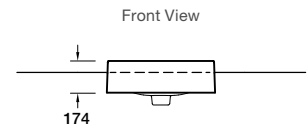

Forefront Square Semi-Recessed Basin

Features

- Ceramic
- 430mm semi-recessed countertop basin with one tap hole
- Semi-recessed installation
- Overflow outlet

Includes

- Bench top cutting template
- Chrome overflow cover

Code: 98930X-1-0