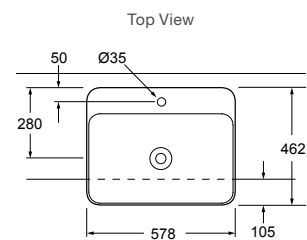

Forefront Rectangular Semi-Recessed Basin

Features

- Ceramic
- 578mm semi-recessed countertop basin with one tap hole
- Semi-recessed installation
- Overflow outlet

Includes

- Bench top cutting template

Code: 11479T-VC1-0