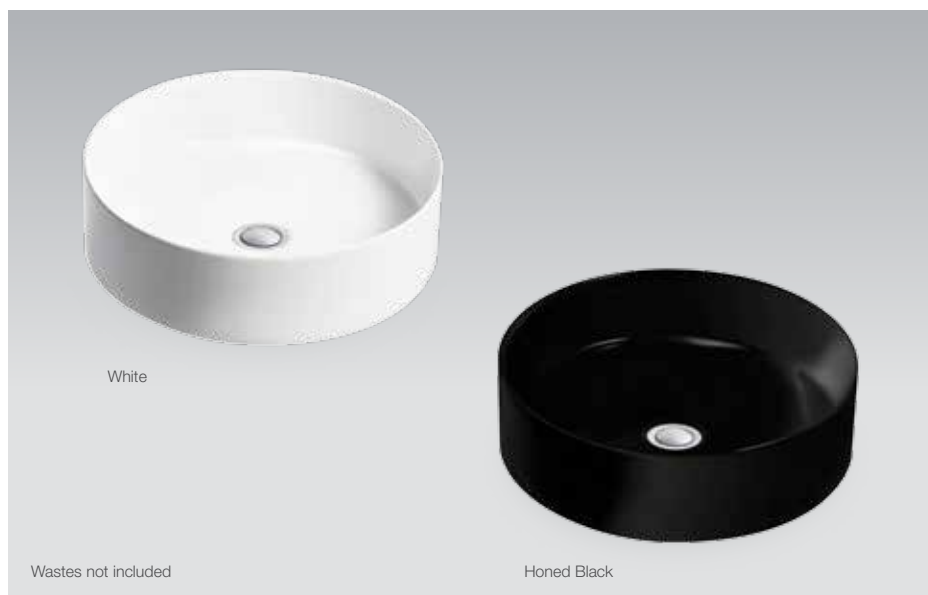

With Tap Hole Code: 77761T-1-0

Mica Slim Rim Round Vessel Basin

PICTURED: Petaline Vessel Basin

Features

- Supramic technology provides a thinner yet stronger ceramic
- 410mm countertop vessel basin
- 6mm slim rim
- Highly durable even with a thinner profile
- KOHLER CleanCoat® for a lustrous, spotless look and carefree maintenance