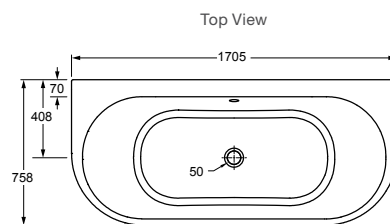

Evok D-Shape Freestanding Bath

Features

- Back-to-wall acrylic freestanding bath
- 40mm chrome pop-up waste and overflow
- Fitted upstand for tiling available

L 1705 x W 758 x D 612

Internal Measurements

Seating Width:	465mm
Base Length:	1050mm
Depth:	423mm
Capacity to Overflow:	228L
Dry Weight:	37kg