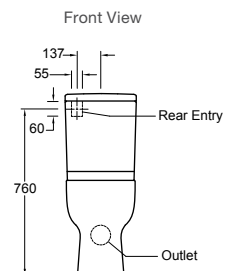

Reach II Back to Wall Toilet Suite

Features

- HygieneMax® rimless pan
- WELS 4 star, dual flush 4.5/3L
- Quiet Close™, quick release toilet seat
- Top left rear entry or right/left pan side entry
- S-trap set out: 90mm – 170mm (with vario pan connector and 20mm pan collar 12503A-NA – supplied); Optional: 170mm-230mm (with long adjustable vario pan connector, 77837A-NA – not supplied)
- P-trap set out: 185mm

Wrapover seat Code: 21016A-0

Slim seat Code: 21001A-0

Reach Compact Back to Wall Toilet Suite

Features

- 600mm projection for small spaces
- WELS 4 star, dual flush 4.5/3L
- Quiet Close™, quick release toilet seat
- Top left rear entry or right/left and side entry
- S-trap set out: 90mm – 160mm; Optional: 160mm-230mm (with long adjustable vario pan connector and 20mm pan collar, 77837A-NA – not supplied)
- P-trap set out: 185mm

Top left rear inlet Code: 5233A-0

Rear or side entry Code: 77303A-0