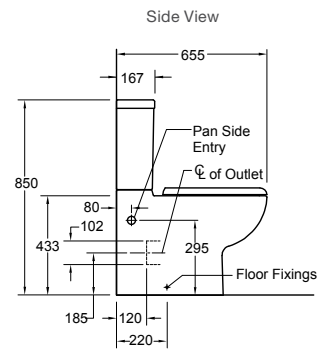

TOILETS

BACK TO WALL

Kohler Dual Back to Wall Toilet Suite

Features

- Box rim
- WELS 4 star, dual flush 4.5/3L
- Top left rear entry or right/left pan side entry
- Quiet Close™, VQR® (vertical quick release) toilet seat
- S-trap set out: 90mm-140mm with vario pan connector and 20mm pan collar – supplied; Optional: 160mm-230mm (with long adjustable vario pan connector, 77837A-NA – not supplied)
- P-trap set out: 185mm

Top left rear inlet Code: 4346A-0

Rear or side entry Code: 77304A-0

ModernLife Back to Wall Toilet Suite

Features

- HygieneMax® rimless pan
- WELS 4 star, dual flush 4.5/3L
- Quiet Close™ toilet seat
- Optional Elite seat (including night light and fragrance pack)
- Top left rear inlet only
- S-trap set out: 90mm-110mm (with vario pan connector and 20mm offset pan collar – supplied); Optional: 180mm-280mm (with long adjustable vario pan connector, 77837A-NA – not supplied)
- P-trap set out: 185mm

Slim seat Code: 78469A-0

Elite seat Code: 77766A-0