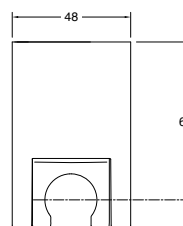

Top View

Front View

SHOWERING TAPWARE

Statement Dual Function Ceiling Mount Rainhead Arm – 127mm

Features

- Compatible with multi-function rainheads

Polished Chrome	Code: 26325T-CP
Matte Black	Code: 26325T-BL
Brushed Nickel	Code: 26325T-BN
Brushed Brass	Code: 26325T-2MB