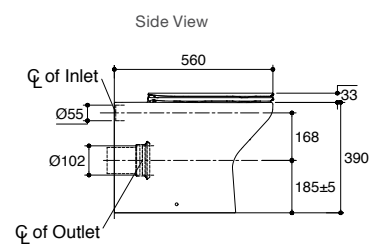

In Wall Views – Low Height