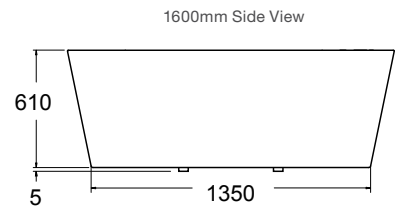

Evok 2.0 Seamless Oval Freestanding Bath

Features

- Available in three sizes
- Seamless, smooth gloss finish, Slimline acrylic freestanding bath
- Extra slim 25mm rim
- Ergonomically designed
- 40mm chrome pop-up waste and overflow

1500mm L 1500 x W 750 x D 610

Internal Measurements

Seating Width:	564mm
Base Length:	927mm
Depth:	410mm
Capacity to Overflow:	228L
Dry Weight:	42kg

Code: 25167A-0

1600mm L 1600 x W 750 x D 610

Internal Measurements

Seating Width:	564mm
Base Length:	1027mm
Depth:	410mm
Capacity to Overflow:	256L
Dry Weight:	49kg

Code: 25166A-0

1700mm L 1700 x W 750 x D 610

Internal Measurements

Seating Width:	564mm
Base Length:	1127mm
Depth:	410mm
Capacity to Overflow:	284L
Dry Weight:	53kg

Code: 25165A-0