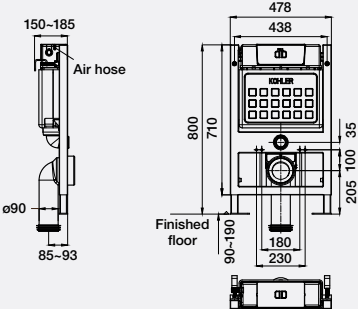

Pneumatic Wall Hung 90mm Standard Height
(Indent only – lead time upon application.)

Pneumatic Wall Hung 150mm Low Level
(Indent only – lead time upon application.)

Code: 20007A-PNE-NA