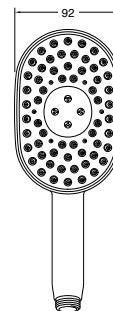

Polished Chrome	Code: 26284T-G-CP
Matte Black	Code: 26284T-G-BL
Brushed Nickel	Code: 26284T-G-BN
Brushed Brass	Code: 26284T-G-2MB

Front View

Side View

Statement™ Slidebar – 800mm

Features

- Adjustable slidebar supports a handshower at the desired height for customised showering