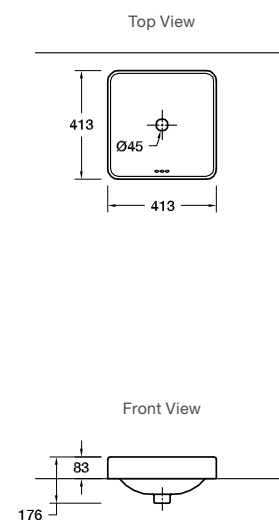

Forefront Square Countertop Basin – Cashmere

Features

- Ceramic
- 413mm square semi-recessed countertop basin
- Semi-recessed installation
- Overflow outlet

Includes

- Bench top cutting template
- Chrome overflow cover

Code: 2661X-NSG