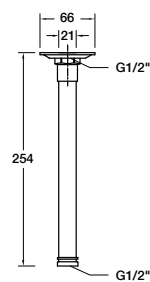

Kohler Wall Mount Elbow Shower Arm

Features

- Arm Length: 463mm

Code: 16346A-CP

Side View

Purist Shower Arm

Code: 45918T-CP

Side View