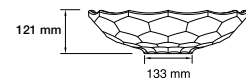

Briolette Faceted Glass Vessel Basin

The Briolette glass sink displays a uniquely faceted shape inspired by the precisely cut surfaces of precious stone. Gently curved walls highlight the natural textural qualities of glass and create a striking reflective effect. This sink sits on top of the counter as a brilliant addition to your bath or powder room.

Includes

- Waste gasket kit

Ice	Code: 2373-B11
Translucent Dusk	Code: 2373-TG1
Translucent Dew	Code: 2373-TG2
Translucent Doe	Code: 2373-TG3

Note: Actual basin colours may vary from those depicted here.

Front View

Derring Wading Pool Self Rimming Basin

Inspired by studio pottery, the Derring collection celebrates the inherent beauty and authenticity of handcrafted ceramics. Each sink is a one-of-a-kind creation, finished with unique artisanal glazes that produce fascinating surface effects. This vessel sink offers a recessed, low-profile installation that sits just above your counter.

Includes

1. Bench top cutting template
2. Code: 17890-RL-RB2