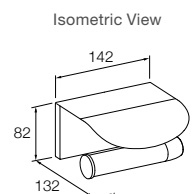

Avid Hotelier

Polished Chrome Code: 97497T-CP
Titanium Code: 97497T-TT

Avid Towel Ring

Polished Chrome Code: 97498T-CP
Titanium Code: 97498T-TT

Avid Robe Hooks

Single Robe Hook, Polished Chrome Code: 97499T-CP
Single Robe Hook, Titanium Code: 97499T-TT
Double Robe Hook, Polished Chrome Code: 97500T-CP
Double Robe Hook, Titanium Code: 97500T-TT

Avid Toilet Tissue Holders

Vertical Toilet Tissue Holder, Polished Chrome Code: 97502T-CP
Vertical Toilet Tissue Holder, Titanium Code: 97502T-TT
Toilet Tissue Holder With Cover, Polished Chrome Code: 97503T-CP
Toilet Tissue Holder With Cover, Titanium Code: 97503T-TT