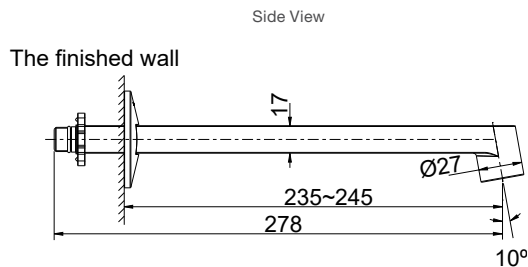

Features

- Premium metal construction
- A range of interchangeable Components handles available
- WELS Rating: 5 Star, 6 litres/min

Polished Chrome	Code: 23889T-ND-CP
Brushed Nickel	Code: 23889T-ND-BN
Brushed Brass	Code: 23889T-ND-2MB
Matte Black	Code: 23889T-ND-BL