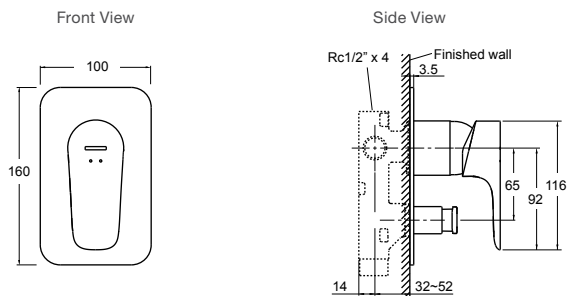

Aleo Wall Mount Bath Mixer

Features

- Ceramic disc cartridge
- WELS Rating: 5 Star, 6 litres/min

Code: 21089T-4E-CP

Aleo Bath or Shower Mixer (Slim Trim)

Features

- 40mm ceramic disc cartridge
- Metal construction
- Suitable for mains pressure

Includes

- In-wall valve
- Trim kit

Code: 25558A-CP

Aleo Bath and Shower Mixer with Diverter (Slim Trim)

Features

- 40mm ceramic disc cartridge
- Metal construction
- Suitable for mains pressure

Includes

- In-wall valve with diverter
- Trim kit

Code: 25559A-CP