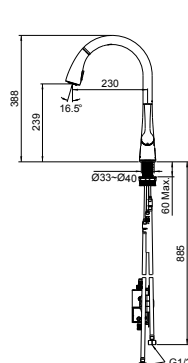

Aleo Pull-out Kitchen Mixer

Features

- Single function pull-out spray head
- 360° swivel spout
- Dual check valve configuration compliant to AS/NZS3500.1 for back flow prevention
- Ceramic disc cartridge for durability
- Suitable for mains pressure
- WELS Rating: 5 Star, 6 litres/min

Polished Chrome	Code: 99175T-4E-CP
Vibrant Stainless	Code: 99175T-4E-VS
Brushed Brass	Code: 99175T-4E-2MB
Matte Black	Code: 99175T-4E-BL

Finishes

- CP
- VS
- 2MB
- BL

Malleco Touchless Pull Down Kitchen Mixer

Features

- Touchless operation
- Two-function pull down spray head
- Suitable for mains pressure
- Operate via battery or plug-in AC adaptor
- Ceramic disc cartridge for durability
- WELS Rating: 5 Star, 6 litres/min

With AC Adaptor:

Polished Chrome	Code: 29817A-CP
Vibrant Stainless	Code: 29817A-VS
Tap Only:	
Polished Chrome	Code: 77748T-ZZ-CP
Vibrant Stainless	Code: 77748T-ZZ-VS

Finishes

- CP
- VS

Side View

Malleco™

A truly state-of-the-art touchless kitchen mixer.

The Malleco touchless kitchen mixer frees your hands so you can speed through cooking and cleanup tasks while enjoying a cleaner, more hygienic kitchen environment.

Intuitive Response® technology is in tune with your every move: a simple wave of your hand activates flow. Includes 4-minute sensor shutoff to prevent excess water use, and available with both battery powered and plug-in AC adaptor.

Touchless operation

Reliable touchless on/off operation through fast and accurate sensor under spout arch (within milliseconds).

Secure Docknetik® docking

Sprayhead securely locks into place, while high spout arch allows for maximum dish clearance.

Two-function spray head

Touch control switches stream and sweep sprays, delivering a powerful blade removing excess waste.

Effortless control