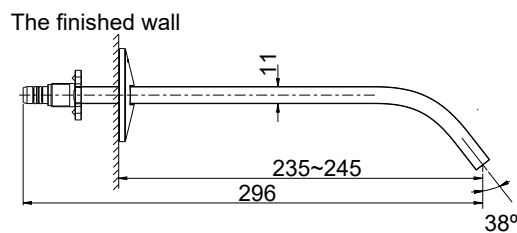

Features

- Premium metal construction
- A range of interchangeable Components handles available
- WELS Rating: 5 Star, 6 litres/min

Polished Chrome	Code: 23888T-ND-CP
Brushed Nickel	Code: 23888T-ND-BN
Brushed Brass	Code: 23888T-ND-2MB
Matte Black	Code: 23888T-ND-BL

Side View