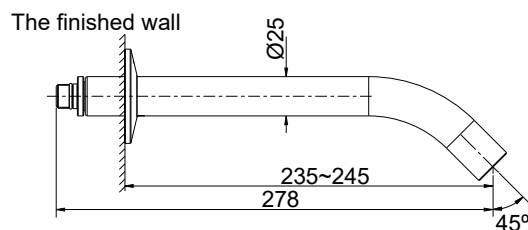

Features

- Premium metal construction
- A range of interchangeable Components handles available
- WELS Rating: 5 Star, 6 litres/min

Polished Chrome	Code: 23890T-ND-CP
Brushed Nickel	Code: 23890T-ND-BN
Brushed Brass	Code: 23890T-ND-2MB
Matte Black	Code: 23890T-ND-BL

Side View