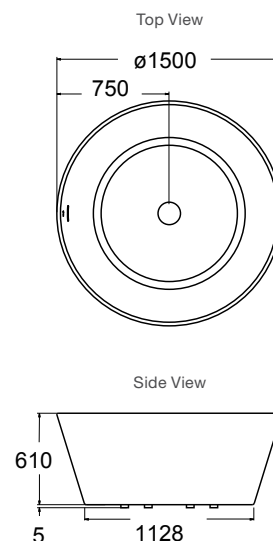

Evok 2.0 Seamless Round Freestanding Bath

Features

- Seamless, smooth gloss finish, Slimline acrylic freestanding bath
- Extra slim 25mm rim
- Ergonomically designed
- 40mm chrome pop-up waste and overflow

L 1500 x W 1500 x D 610

Internal Measurements

Seating Width:	908mm
Base Length:	1128mm
Depth:	410mm
Capacity to Overflow	390L
Dry Weight	58kg

Code: 25163A-0