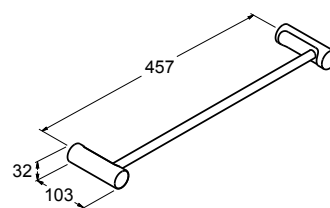

Code: 9314T-CP

Isometric View

July/Viteo Towel Bar 610mm

Code: 45396T-CP

Isometric View

July/Viteo Double Towel Bar 610mm

Code: 45397T-CP

Isometric View