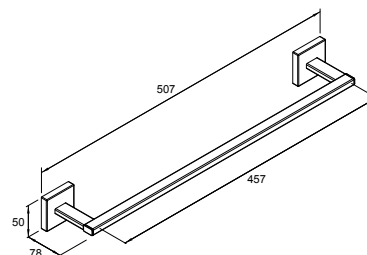

Isometric Views