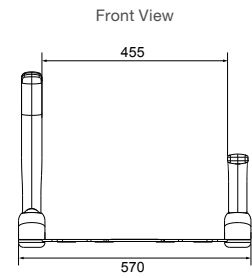

FamilyCare® Armrest

Features

- Arms padded with soft-touch synthetic rubber for a comfortable and non-slip grip
- User-friendly design, armrest can be folded up when not in use
- Provide essential stability and support for sitting down
- Perfect for seniors, arthritis sufferers and those recovering from injury or surgery
- Height of arm: 216 mm
- Width between arm: 455 mm
- Maximum total load: 120 kg
- Mounting template is available to check the compatibility between the pan and the armrest before purchasing

Code: 22090T-0

Compatible with the following toilet suites:

KOHLER – Veil Back to Wall, Parliament Back to Wall, Kohler Dual.

Englefield – Evora Rimless Back to Wall, Evora II Rimless Back to Wall, Evora II Rimless Raised Height Back to Wall, Milano Back to Wall, Valencia Back to Wall and Valencia Close Coupled.