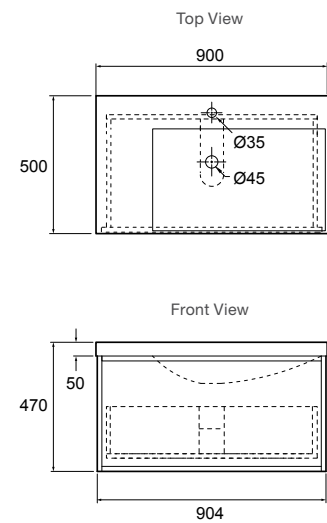

Toobi II 900mm Vanity with Single Drawer

Features

- Available in three finishes
- Soft closing and smooth sliding drawers with Hafele premium runners
- Generous drawer depth for tall bathroom products
- Cabinet material: veneered hardwood plywood
- Highly water resistant for product durability

Includes

- Toobi 900mm vanity top
- Integrated overflow and overflow kit
- Toobi II single drawer cabinet

900mm Single Drawer Vanity – Slate

Code: 25808A-NA

900mm Single Drawer Vanity – Midnight

Code: 25809A-NA

900mm Single Drawer Vanity – Sand Dune

Code: 25810A-NA

Note: 10 working days from order placed until delivery.