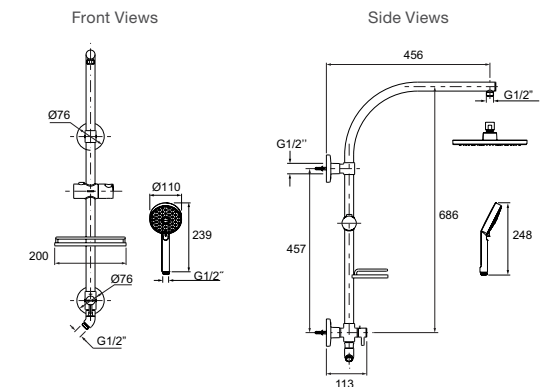

SHOWERING TAPWARE

HydroRail Rain Shower Square Column Standard

Features

- Top inlet for retrofit with previous fixed showerhead installations
- 200mm ABS showerhead with Katalyst Spray technology
- 110mm multifunction handshower
- Arched showerarm for increased rainhead clearance
- Suitable for mains pressure
- WELS Rating: 3 Star, 9 litres/min

Code: 78569A-CP

HydroRail Rain Shower Round Column Standard

Features

- Top inlet for retrofit with previous fixed showerhead installations
- 200mm ABS showerhead with Katalyst Spray technology
- 110mm multifunction handshower
- Arched showerarm for increased rainhead clearance
- Suitable for mains pressure
- WELS Rating: 3 Star, 9 litres/min

Code: 78566A-CP

HydroRail Rain Shower Square Column Premium

Features

- Top inlet for retrofit with previous fixed showerhead installations
- 200mm metal showerhead with Katalyst Spray technology
- 110mm multifunction handshower
- Arched showerarm for increased rainhead clearance
- Suitable for mains pressure
- WELS Rating: 3 Star, 7.5 litres/min

Code: 78564A-CP

HydroRail Rain Shower Round Column Premium

Features

- Top inlet for retrofit with previous fixed showerhead installations
- 200mm metal showerhead with Katalyst Spray technology
- 110mm multifunction handshower
- Arched showerarm for increased rainhead clearance
- Suitable for mains pressure
- WELS Rating: 3 Star, 7.5 litres/min

Code: 78559A-CP