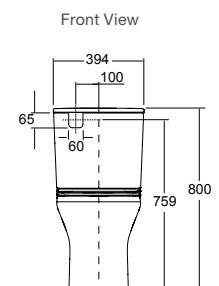

Slim seat Code: 78469A-0

Elite seat Code: 77766A-0

FamilyCare® Armrest

Features

- Arms padded with soft-touch synthetic rubber for a comfortable and non-slip grip
- User-friendly design, armrest can be folded up when not in use
- Provide essential stability and support for sitting down
- Perfect for seniors, arthritis sufferers and those recovering from injury or surgery
- Height of arm: 216 mm
- Width between arm: 455 mm
- Maximum total load: 120 kg
- Mounting template is available to check the compatibility between the pan and the armrest before purchasing