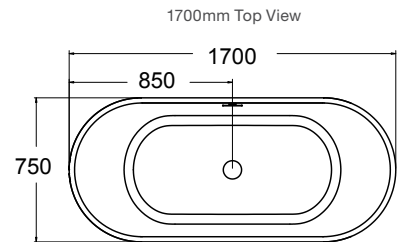

Evok 2.0 Seamless Oval Freestanding Bath

Features

- Available in three sizes
- Seamless, smooth gloss finish, Slimline acrylic freestanding bath
- Extra slim 25mm rim
- Ergonomically designed
- 40mm chrome pop-up waste and overflow

1500mm L 1500 x W 750 x D 610

Internal Measurements

Seating Width:	564mm
Base Length:	927mm
Depth:	410mm
Capacity to Overflow:	228L
Dry Weight:	42kg

Code: 25167A-0

1600mm L 1600 x W 750 x D 610

Internal Measurements

Seating Width:	564mm
Base Length:	1027mm
Depth:	410mm
Capacity to Overflow:	256L
Dry Weight:	49kg

Code: 25166A-0

1700mm L 1700 x W 750 x D 610

Internal Measurements

Seating Width:	564mm
Base Length:	1127mm
Depth:	410mm
Capacity to Overflow:	284L
Dry Weight:	53kg

Code: 25165A-0