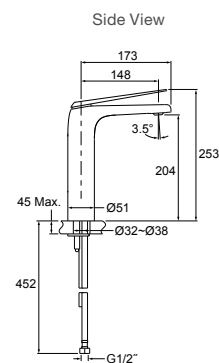

TAPWARE & ACCESSORIES

Avid

Avid delivers sensuous simplicity to the everyday bathroom and transforms it into a purposeful exercise in purity of form. No harsh edges or unnecessary embellishment. Available in Polished Chrome and Titanium PVD finish.

Avid Basin Mixer

Features

- Ceramic disc cartridge
- Adjustable directional aerator
- WELS Rating: 5 Star, 6 litres/min

Polished Chrome Code: 97345T-4ND-CP

Titanium Code: 97345T-4ND-TT

Avid Tall Basin Mixer

Features

- Ceramic disc cartridge
- Adjustable directional aerator
- WELS Rating: 5 Star, 6 litres/min

Polished Chrome Code: 97347T-4ND-CP

Titanium Code: 97347T-4ND-TT

Avid Super Tall Basin Mixer

Features

- Ceramic disc cartridge
- Adjustable directional aerator
- WELS Rating: 5 Star, 6 litres/min

Polished Chrome Code: 97348T-4ND-CP

Titanium Code: 97348T-4ND-TT