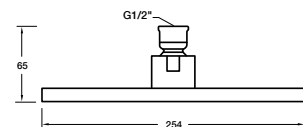

250mm Side View