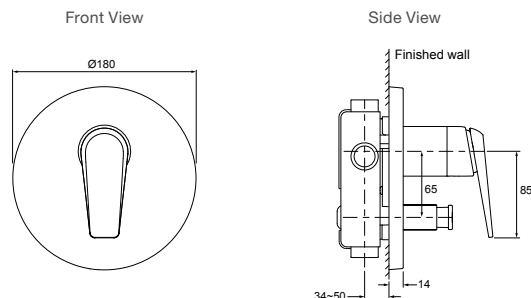

Avid Wall Mount Basin Mixer

Features

- Ceramic disc cartridge
- Adjustable directional aerator
- WELS Rating: 5 Star, 6 litres/min

Polished Chrome Code: 97358T-4ND-CP
Titanium Code: 97358T-4ND-TT

Avid Hob Mount Basin Set

Features

- ¼ turn ceramic disc cartridges
- Adjustable directional aerator
- WELS Rating: 5 Star, 6 litres/min

Polished Chrome Code: 97352T-4ND-CP
Titanium Code: 97352T-4ND-TT

Avid Hob Mount Bath Filler Set

Features

- ¼ turn ceramic disc cartridges
- Adjustable directional aerator

Polished Chrome Code: 97363T-4E-CP
Titanium Code: 97363T-4E-TT

Avid Bath and Shower Mixer with Diverter

Features

- 40mm ceramic disc cartridge
- Suitable for mains pressure

Includes

- Trim kit
- In-wall valve with diverter

Polished Chrome Code: 77919A-CP
Titanium Code: 77919A-TT