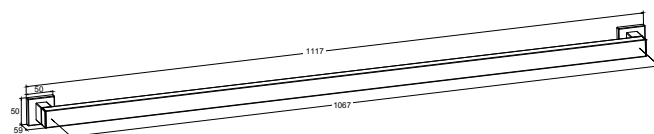

1067mm bar

Polished Chrome	Code: 23297-CP
Matte Black	Code: 23297-BL
Brushed Nickel	Code: 23297-BN
Moderne Brushed Brass	Code: 23297-2MB

Isometric Views

305mm, Matte Black

457mm, Brushed Nickel

610mm, Polished Chrome