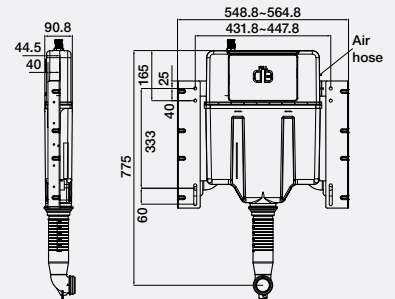

Mechanical Wall Faced 90mm Standard Height

Code: 10611A-NA

Pneumatic Wall Faced 90mm Standard Height

Code: 78077A-PNE-NA