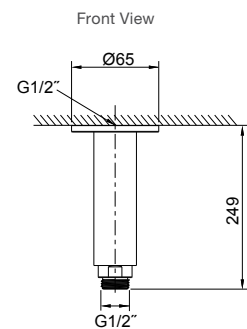

Statement Iconic Dual Shower Arm

Features

- Arched dual shower arm
- For use with two single-function Statement Rainheads

Polished Chrome	Code: 26305T-CP
Matte Black	Code: 26305T-BL
Brushed Nickel	Code: 26305T-BN
Brushed Brass	Code: 26305T-2MB

Kohler Ceiling Mount Shower Arm

Features

- For use with Statement Rainheads

Polished Chrome	Code: 15399T-B-CP
Matte Black	Code: 15399T-B-BL
Brushed Nickel	Code: 15399T-B-BN
Brushed Brass	Code: 15399T-B-2MB

Kohler Wall Mount Shower Arm

Features

- For use with Statement Rainheads

Polished Chrome	Code: 15397T-B-CP
Matte Black	Code: 15397T-B-BL
Brushed Nickel	Code: 15397T-B-BN
Brushed Brass	Code: 15397T-B-2MB