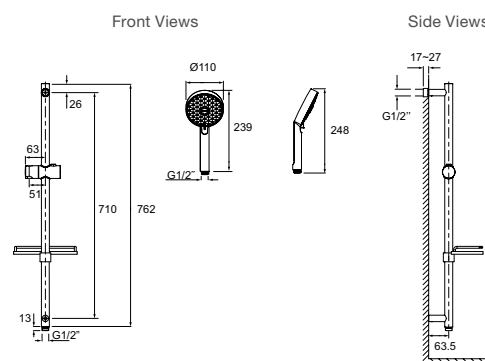

HydroRail

Easy access to new shower technology.

Not often is a new, high tech bathroom appliance specifically designed to save the homeowner money while at the same time delivering the very best in water saving showering technology. KOHLER has done just that with its HydroRail shower columns.

A luxurious home-spa showering experience, KOHLER's HydroRail is designed to replace a wall-mounted fixed-head shower. It can be installed in an existing shower space without the expense or inconvenience of having to go 'behind the wall' and change current plumbing.

HydroRail Slide Shower

Features

- Top inlet for retrofit with previous fixed showerhead installations
- 110mm multifunction handshower
- Suitable for mains pressure
- WELS Rating: 3 Star, 7.5 litres/min

Includes

- 1.5m hose
- Slide rail

Code: 78558A-CP

Awaken Matte Black Slide Rail with Awaken Handshower

Features

- Multifunction handshower
- Suitable for mains pressure
- WELS Rating: 3 Star, 9 litres/min

Includes

- 1.5m hose
- Slide rail and wall elbow

Code: 27449A-BL

Rain Duet Matte Black Slide Rail with Rain Duet Handshower

Features

- Catalyst air induction technology
- Easy touch multifunction shower
- WELS Rating: 3 Star, 9 litres/min

Includes

- 1.5m hose
- Slide rail and wall elbow

Code: 27448A-BL