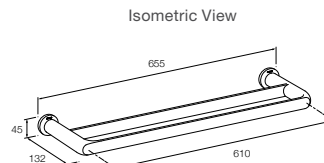

TAPWARE & ACCESSORIES

Avid Bath or Shower Mixer

Features

- 40mm ceramic disc cartridge
- Suitable for mains pressure

Includes

- Trim kit
- In-wall valve

Polished Chrome Code: 77921A-CP
Titanium Code: 77921A-TT

Avid Floor Standing Bath Filler

Features

- Integrated multifunction hand shower with diverter
- Adjustable directional aerator
- Suitable for mains pressure
- WELS Rating: 3 Star, 9 litres/min

Polished Chrome Code: 21359A-CP
Titanium Code: 21359A-TT

Avid Towel Bars

457mm Polished Chrome Code: 97494T-CP
457mm Titanium Code: 97494T-TT
610mm Polished Chrome Code: 97495T-CP
610mm Titanium Code: 97495T-TT

Avid Double Towel Bar

Polished Chrome Code: 97496T-CP
Titanium Code: 97496T-TT