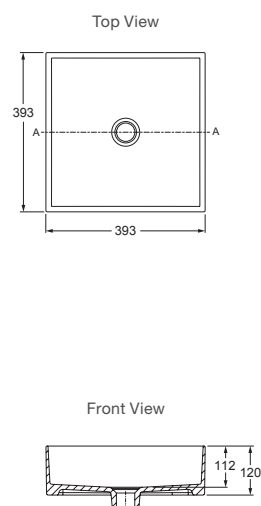

Mica Slim Rim Square Vessel Basin

Features

- Supramic technology provides a thinner yet stronger ceramic
- 393mm countertop vessel basin
- 6mm slim rim
- Highly durable even with a thinner profile
- KOHLER CleanCoat® for a lustrous, spotless look and carefree maintenance

Includes

- Bench top cutting template

White Basin Code: 90011T-0
Black Basin Code: 90011T-HB1