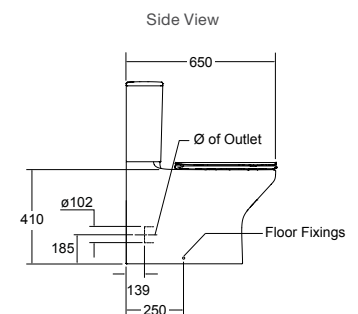

Slim seat Code: 78469A-0

Elite seat Code: 77766A-0

FamilyCare® Armrest

Features

- Arms padded with soft-touch synthetic rubber for a comfortable and non-slip grip
- User-friendly design, armrest can be folded up when not in use
- Provide essential stability and support for sitting down
- Perfect for seniors, arthritis sufferers and those recovering from injury or surgery
- Height of arm: 216 mm
- Width between arm: 455 mm
- Maximum total load: 120 kg
- Mounting template is available to check the compatibility between the pan and the armrest before purchasing