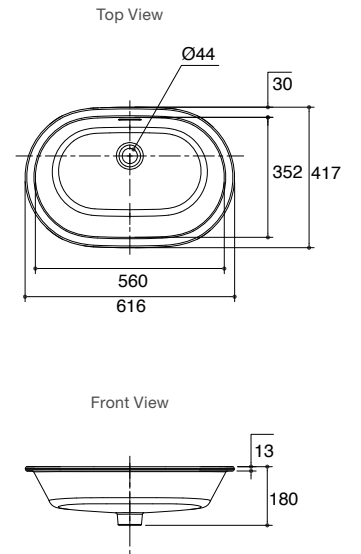

Brazn Pill Under-Counter Basin