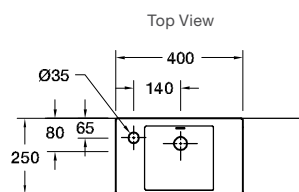

Features

- Ceramic
- 400mm left hand wall-mount basin
- Overflow outlet

Includes

- Wall fixing bolts and anchors
- Chrome overflow cover

Code: 4948CK-00