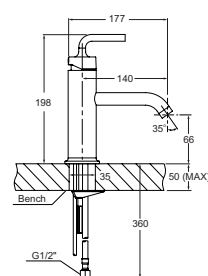

TAPWARE & ACCESSORIES

Purist

Purist tapware and accessories combine simple architectural forms with sensual design lines and careful detailing. Now available in four finishes: Rose Gold, Brushed Nickel, Brushed Bronze and Polished Chrome.

Polished Chrome (CP)

Rose Gold (RGD)

Brushed Bronze (BV)

Brushed Nickel (BN)

Purist Basin Mixer

Features

- Ceramic disc cartridge
- Suitable for mains pressure
- WELS Rating: 5 Star, 6 litres/min

Polished Chrome	Code: 14402A-4AND-CP
Rose Gold	Code: 14402A-4AND-RGD
Brushed Nickel	Code: 14402A-4AND-BN
Brushed Bronze	Code: 14402A-4AND-BV

Side View

Purist Tall Basin Mixer

Features

- Ceramic disc cartridge
- Suitable for mains pressure
- WELS Rating: 5 Star, 6 litres/min

Polished Chrome	Code: 14404A-4AND-CP
Rose Gold	Code: 14404A-4AND-RGD
Brushed Nickel	Code: 14404A-4AND-BN
Brushed Bronze	Code: 14404A-4AND-BV

Side View

Purist Hob Mount Basin Set and Lever Handles

Features

- ¼ turn ceramic disc cartridges
- Suitable for mains pressure
- WELS Rating: 5 Star, 6 litres/min

Polished Chrome	Code: 14406A-B4-CP
Rose Gold	Code: 14406A-B4-RGD
Brushed Nickel	Code: 14406A-B4-BN
Brushed Bronze	Code: 14406A-B4-BV

Side View