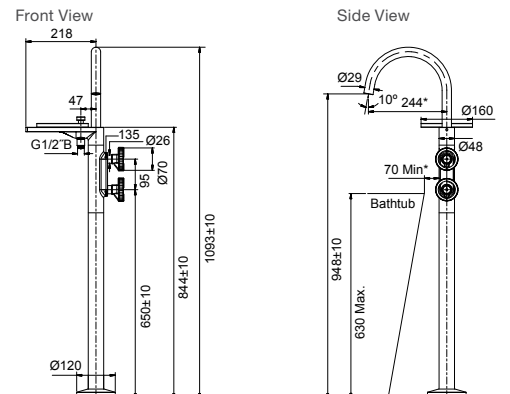

*Please purchase the appropriate bathtub according to the dimension.

PICTURED: Components Hob Mount Tube Basin Spout and Hob Mount Industrial Handles in Brushed Brass PVD Finish

TAPWARE & ACCESSORIES

Avid