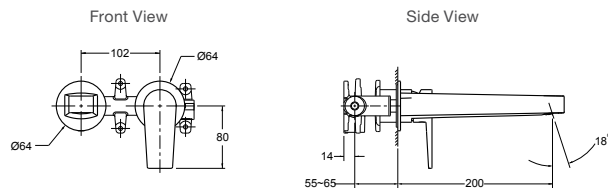

Taut Wall Mount Basin Mixer

Features

- Metal construction
- Suitable for mains pressure
- WELS Rating: 5 Star, 6 litres/min

Includes

- In-wall valve
- Trim kit

Polished Chrome Code: 74027T-4ND-CP
Matte Black Code: 74027T-4ND-BL

Taut Wall Mount Bath Spout

Features

- Metal construction
- Suitable for mains pressure

Polished Chrome Code: 74046T-CP
Matte Black Code: 74046T-BL

*Note: Mixer must be purchased in addition to spout.

Taut Bath or Shower Mixer (Slim Trim)

Features

- 40mm ceramic disc cartridge
- Metal construction
- Suitable for mains pressure

Includes

- In-wall valve
- Trim kit

Polished Chrome Code: 27914A-CP
Matte Black Code: 27914A-BL

Taut Bath and Shower Mixer with Diverter (Slim Trim)

Features

- 40mm ceramic disc cartridge
- Metal construction
- Suitable for mains pressure

Includes

- In-wall valve with diverter
- Trim kit

Polished Chrome Code: 27915A-CP
Matte Black Code: 27915A-BL

PICTURED: Taut Basin Mixer