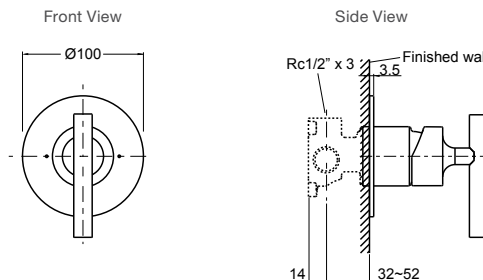

Purist Bath or Shower Mixer (Slim Trim)

Features

- 40mm ceramic disc cartridge
- Suitable for mains pressure

Includes

- Trim kit, In-wall valve

Polished Chrome Code: 25552A-CP

Please note: No other finishes are available for this product.