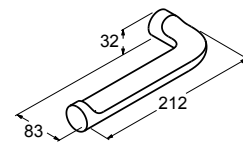

Code: 45401T-CP

Isometric View