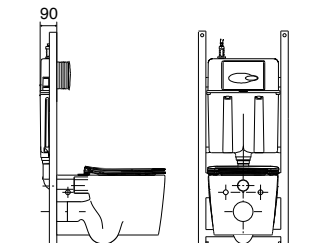

In Wall Views – Slim

Pick the toilet, in-wall cistern and flush plate you want (all sold separately)

Step 1 Choose your wall hung or wall faced toilet (pan and seat)

Step 2 Choose your in-wall cistern

Mechanical in-wall cistern: Standard height and fit in a 90mm cavity. The flush plate has to be connected to the in wall cistern so must be positioned in a specific place on the wall above the toilet.