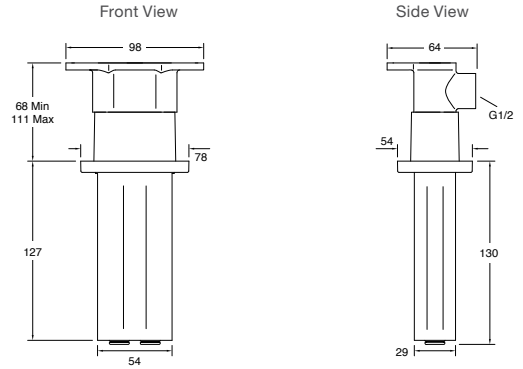

Top View

Front View

SHOWERING TAPWARE

Statement Dual Function Ceiling Mount Rainhead Arm – 127mm

Features

- Compatible with multi-function rainheads

Polished Chrome	Code: 26325T-CP
Matte Black	Code: 26325T-BL
Brushed Nickel	Code: 26325T-BN
Brushed Brass	Code: 26325T-2MB