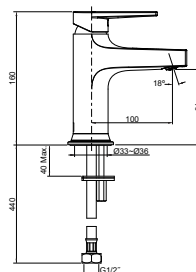

TAPWARE & ACCESSORIES

Taut

Melding thoughtful design with reliable performance, the Taut Tapware Collection brings elegant and affordable functionality to your bathroom. Available in polished chrome and matte black finishes.

Polished
Chrome (CP)

Matte Black
(BL)

Taut Basin Mixer

Features

- Ceramic disc cartridge
- Suitable for mains pressure
- WELS Rating: 5 Star, 6 litres/min

Polished Chrome Code: 74013T-B4ND-CP

Matte Black Code: 74013T-B4ND-BL

Side View

Taut Tall Basin Mixer

Features

- Ceramic disc cartridge
- Metal construction
- Suitable for mains pressure
- WELS Rating: 5 Star, 6 litres/min

Polished Chrome Code: 74026T-B4ND-CP

Matte Black Code: 74026T-B4ND-BL

Side View