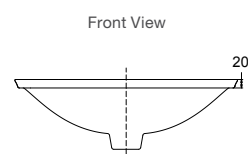

Carillon Rectangular Wading Pool Basin

Features

- Ceramic
- 533mm self-rimming vessel
- Semi-recessed countertop vessel

Kohler White Basin

Code: 96117T-0

Honed Black Basin

Code: 96117T-HB1

Glittering Snow White

Code: 96117T-G81