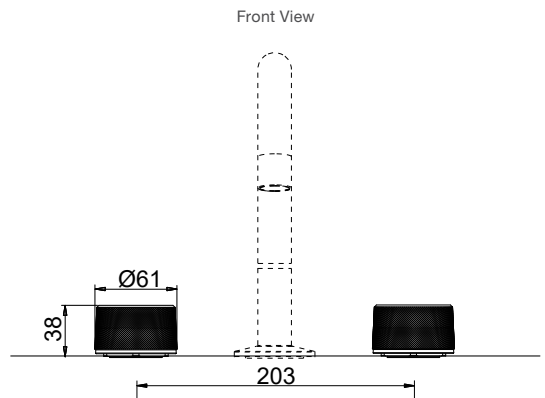

TAPWARE & ACCESSORIES

Components Hob Mount Lever Handles

Features

- Premium metal construction
- A range of interchangeable Components spouts available
- Valves included

Polished Chrome	Code: 77990T-4DR-CP
Brushed Nickel	Code: 77990T-4DR-BN
Brushed Brass	Code: 77990T-4DR-2MB
Matte Black	Code: 77990T-4DR-BL

Components Hob Mount Oyl Handles

Features

- Premium metal construction
- A range of interchangeable Components spouts available
- Valves included

Polished Chrome	Code: 77990T-8DR-CP
Brushed Nickel	Code: 77990T-8DR-BN
Brushed Brass	Code: 77990T-8DR-2MB
Matte Black	Code: 77990T-8DR-BL

Components Hob Mount Industrial Handles

- Premium metal construction
- A range of interchangeable Components spouts available
- Valves included

Polished Chrome	Code: 77990T-9DR-CP
Brushed Nickel	Code: 77990T-9DR-BN
Brushed Brass	Code: 77990T-9DR-2MB
Matte Black	Code: 77990T-9DR-BL

Components Hob Mount Rocker Handle

Features

- Premium metal construction
- A range of interchangeable Components spouts available
- Valves included

Polished Chrome	Code: 77963T-8ADR-CP
Brushed Nickel	Code: 77963T-8ADR-BN
Brushed Brass	Code: 77963T-8ADR-2MB
Matte Black	Code: 77963T-8ADR-BL

PICTURED: Components Hob Rocker Handles