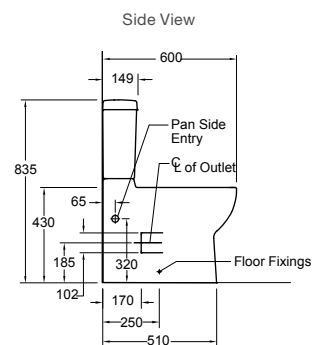

Reach II Back to Wall Toilet Suite

Features

- HygieneMax® rimless pan
- WELS 4 star, dual flush 4.5/3L
- Quiet Close™, quick release toilet seat
- Top left rear entry or right/left pan side entry
- S-trap set out: 90mm – 170mm (with vario pan connector and 20mm pan collar 12503A-NA – supplied); Optional: 170mm-230mm (with long adjustable vario pan connector, 77837A-NA – not supplied)
- P-trap set out: 185mm

Wrapover seat Code: 21016A-0

Slim seat Code: 21001A-0

Reach Compact Back to Wall Toilet Suite

Features

- 600mm projection for small spaces
- WELS 4 star, dual flush 4.5/3L
- Quiet Close™, quick release toilet seat
- Top left rear entry or right/left and side entry
- S-trap set out: 90mm – 160mm; Optional: 160mm-230mm (with long adjustable vario pan connector and 20mm pan collar, 77837A-NA – not supplied)
- P-trap set out: 185mm

Top left rear inlet Code: 5233A-0

Rear or side entry Code: 77303A-0