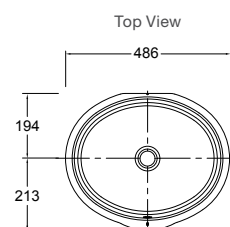

Verticyl Oval Under-Counter Basin

Features

- Ceramic
- 486mm under-counter basin
- Under countertop installation
- Overflow outlet

Includes

- Bench top cutting template
- Bench fixing clamps
- Bench fixing anchors and screws

Code: 2881T-0