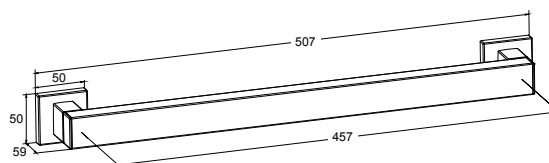

1067mm bar

Polished Chrome	Code: 23297-CP
Matte Black	Code: 23297-BL
Brushed Nickel	Code: 23297-BN
Moderne Brushed Brass	Code: 23297-2MB

Isometric Views

305mm, Matte Black

457mm, Brushed Nickel

610mm, Polished Chrome