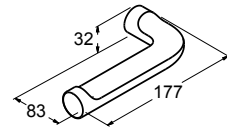

Isometric View

**July/Viteo** Robe Hook

Code: 45394T-CP

Isometric View

July/Viteo Toilet Tissue Holder

Code: 45402T-CP

Isometric View

July/Viteo Double Toilet Tissue Holder