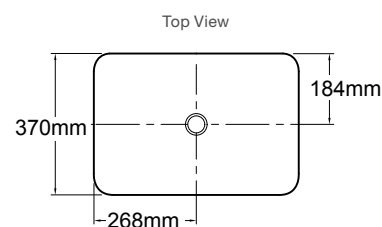

ARTIST EDITIONS

Dutchmaster Self Rimming Basin – Round

Introducing the Dutchmaster Collection, the latest collection of Artist Edition basins inspired by the Dutch Masters of the 17th century. Big, bold, lush florals, dramatically enhanced by a deeply dark, moody background, adorn the entire surface of the basin's interior. Available in Midnight Floral and Blush Floral.

Includes

- Bench top cutting template

Blush Floral – Round Code: 30333-DM1-0

Midnight Floral – Round Code: 30333-DM2-0

Dutchmaster Self Rimming Basin – Rectangle

Big, bold, lush florals, dramatically enhanced by a deeply dark, moody background, adorn the entire surface of the basin's interior. Available in Midnight Floral and Blush Floral.

Includes

- Bench top cutting template

Blush Floral – Rectangle Code: 30334-DM1-0

Midnight Floral – Rectangle Code: 30334-DM2-0