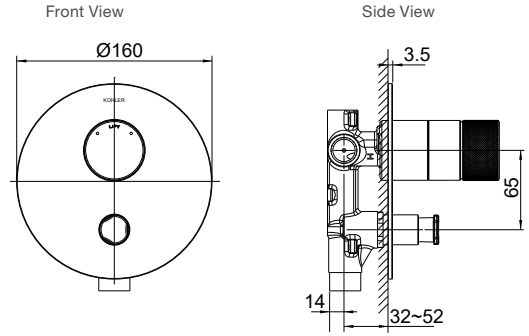

*Note: Valve must be purchased in addition to mixer.