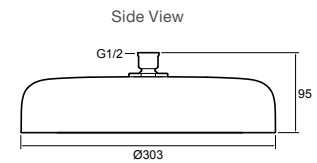

*Note: Arm sold separately – not included as shown.