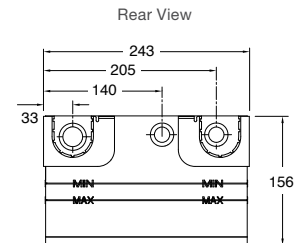

SHOWERING TAPWARE

Anthem

Providing control such as temperature, volume and more for up to six outlets using slide showering, rainheads and body spray configurations.

Anthem Recessed Mechanical Thermostatic Control – Two Outlets (2OT)

Features

- Trim plate includes temperature control knob with pop-out water volume control buttons
- Requires two-port thermostatic valve with integral volume control (sold separately).

Polished Chrome	Code: 26346T-9-CP
Matte Black	Code: 26346T-9-BL
Brushed Nickel	Code: 26346T-9-BN
Brushed Brass	Code: 26346T-9-2MB

Anthem Recessed Mechanical Thermostatic Valve – Two Outlets (2OT)

Features

- High-flow mechanically controlled thermostatic mixing valve
- Adjustable comfort setting
- Up to 30 L/min Flow rate
- Requires two-outlet thermostatic valve control panel trim with recessed push button (sold separately)

Code: 26340X-NA

Anthem Recessed Mechanical Thermostatic Control – Three Outlets (3OT)

Features

- Trim plate includes temperature control knob with pop-out water volume control buttons
- Requires three-port thermostatic valve with integral volume control (sold separately).

Polished Chrome	Code: 26347T-9-CP
Matte Black	Code: 26347T-9-BL
Brushed Nickel	Code: 26347T-9-BN
Brushed Brass	Code: 26347T-9-2MB