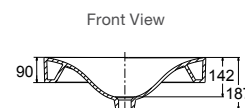

Chalice Sleek Oval Vessels

Features

- Ceramic
- 580mm countertop basin
- 7mm slim rim

Includes

- Bench top cutting template

Code: 31701T-0