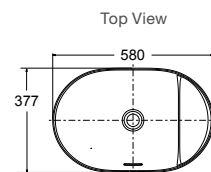

Chalice Sleek Oval Vessels with Storage Deck

Features

- Ceramic
- 580mm countertop basin
- 7mm slim rim

Includes

- Bench top cutting template

Code: 31703T-0