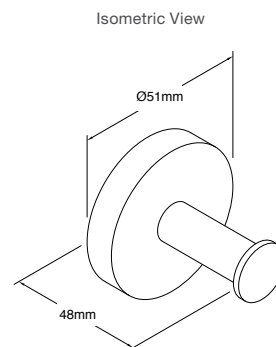

TAPWARE & ACCESSORIES

Elate Robe Hook

Polished Chrome	Code: 27290-CP
Brushed Nickel	Code: 27290-BN
Brushed Brass	Code: 27290-2MB
Matte Black	Code: 27290-BL

Elate Vertical Toilet Roll Holder

Polished Chrome	Code: 27293-CP
Brushed Nickel	Code: 27293-BN
Brushed Brass	Code: 27293-2MB
Matte Black	Code: 27293-BL

Elate Toilet Tissue Holder

Polished Chrome	Code: 27292-CP
Brushed Nickel	Code: 27292-BN
Brushed Brass	Code: 27292-2MB
Matte Black	Code: 27292-BL

Elate Double Toilet Tissue Holder

Polished Chrome	Code: 27289-CP
Brushed Nickel	Code: 27289-BN
Brushed Brass	Code: 27289-2MB
Matte Black	Code: 27289-BL

PICTURED: Elate Towel Arm 229mm