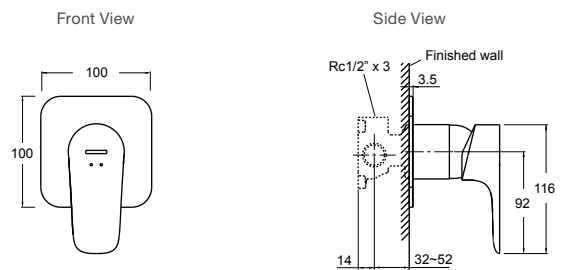

Aleo Wall Mount Bath Mixer

Features

- Ceramic disc cartridge
- WELS Rating: 5 Star, 6 litres/min

Code: 21089T-4E-CP

Aleo Bath or Shower Mixer (Slim Trim)

Features

- 40mm ceramic disc cartridge
- Metal construction
- Suitable for mains pressure

Includes

- In-wall valve
- Trim kit

Code: 25558A-CP

Aleo Bath and Shower Mixer with Diverter (Slim Trim)

Features

- 40mm ceramic disc cartridge
- Metal construction
- Suitable for mains pressure

Includes

- In-wall valve with diverter
- Trim kit

Code: 25559A-CP