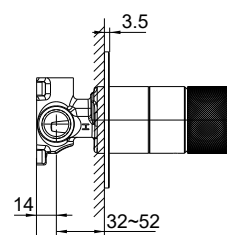

Components Shower or Bath Mixer (Oyl)

Features

- Premium metal construction

Polished Chrome	Code: 21398T-8-CP
Brushed Nickel	Code: 21398T-8-BN
Brushed Brass	Code: 21398T-8-2MB
Matte Black	Code: 21398T-8-BL
Add Valve* – Valve	Code: 78981T-DR-NA

Side View

*Note: Valve must be purchased in addition to mixer.