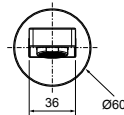

Composed Wall Mount Sensor Tap

Features

- AC & DC power options – sold separately
- TOF (time of flight) sensor is more accurate than an infra red sensor
- WELS Rating: 6 Star

Tap only:

- Polished Chrome 1.3 L/min
  Code: EX25998A-NWS5-CP
- Polished Chrome 1.4 L/min
  Code: EX25998A-NWS3-CP
- Polished Chrome 1.6 L/min
  Code: EX25998A-NW-CP
- Brushed Nickel 1.9 L/min
  Code: EX25998A-NW-BN

AC/DC power options sold separately:

- AC Power Unit, 6V
  Code: 26845A-NA
- DC Power Unit, 6V
  Code: 26844T-NA

Front View

Notes: Sensor activates under the spout which may not suit all project requirements.

Supplied as cold only option: Hot & Cold is achieved via a tempering valve (an off the shelf component installed by a plumber).