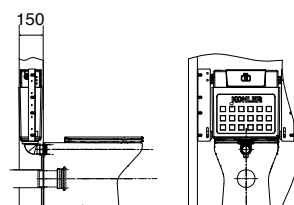

Slim seat Code: 78463A-0

Elite seat Code: 21295A-0

Note: Pan and seat only. Refer to pages 46-47 for available tank and flush plate options.

Slim Seat

In Wall Views – Low Height

In Wall Views – Slim

Grande Wall Faced Toilet Pan & Seat