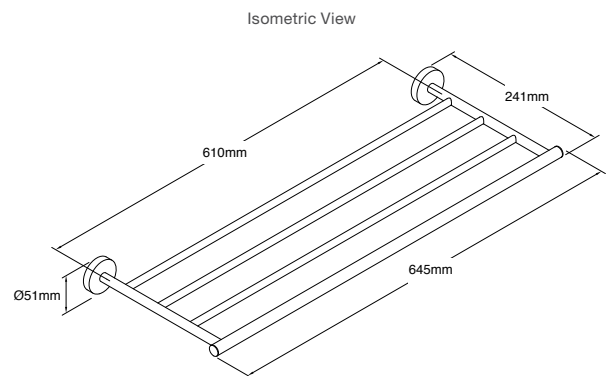

- Polished Chrome Code: 27294-CP
- Brushed Nickel Code: 27294-BN
- Brushed Brass Code: 27294-2MB
- Matte Black Code: 27294-BL