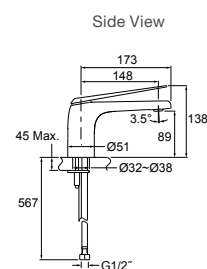

Avid Basin Mixer

Polished Chrome

Features

- Ceramic disc cartridge
- Adjustable directional aerator
- WELS Rating: 5 Star, 6 litres/min

Polished Chrome Code: 97345T-4ND-CP

Titanium Code: 97345T-4ND-TT

Avid Tall Basin Mixer