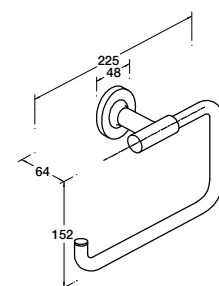

Isometric View