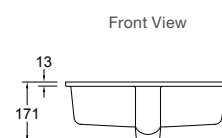

Verticyl Oval Under-Counter Basin

Features

- Ceramic
- 486mm under-counter basin
- Under countertop installation
- Overflow outlet

Includes

- Bench top cutting template
- Bench fixing clamps
- Bench fixing anchors and screws

Code: 2881T-0