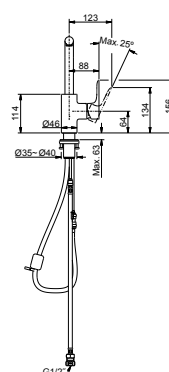

Finishes

- CP
- VS
- 2MB
- BL

Front View