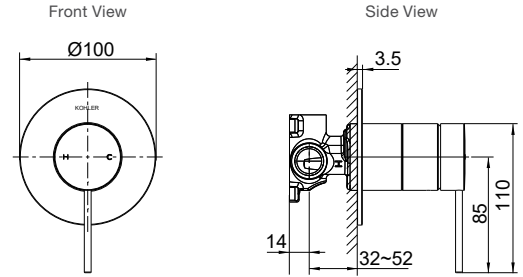

TAPWARE & ACCESSORIES

Components Shower or Bath Mixer (Pin Lever)

Features

- Premium metal construction

Polished Chrome	Code: 21398T-4A-CP
Brushed Nickel	Code: 21398T-4A-BN
Brushed Brass	Code: 21398T-4A-2MB
Matte Black	Code: 21398T-4A-BL
Add Valve* – Valve	Code: 78981T-DR-NA