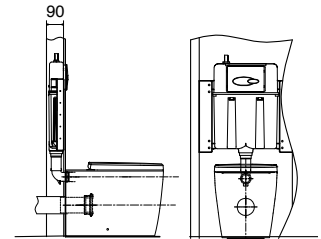

Note: Pan and seat only. Refer to pages 46-47 for available tank and flush plate options.

In Wall Views – Low Height

In Wall Views – Slim

Grande Wall Hung Toilet Pan & Seat

Wrapover Seat

Features

- HygieneMax™ rimless pan
- WELS 4 star, dual flush 4.5/3L
- Quiet Close™, Vertical Quick Release toilet seat