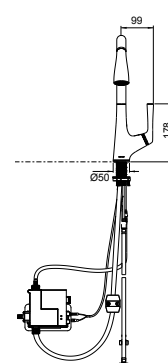

Finishes

- CP
- VS

Front View