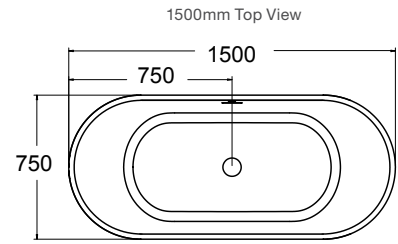

Evok 2.0 Seamless Oval Freestanding Bath

Features

- Available in three sizes
- Seamless, smooth gloss finish, Slimline acrylic freestanding bath
- Extra slim 25mm rim
- Ergonomically designed
- 40mm chrome pop-up waste and overflow

1500mm L 1500 x W 750 x D 610

Internal Measurements

Seating Width:	564mm
Base Length:	927mm
Depth:	410mm
Capacity to Overflow:	228L
Dry Weight:	42kg

Code: 25167A-0

1600mm L 1600 x W 750 x D 610

Internal Measurements

Seating Width:	564mm
Base Length:	1027mm
Depth:	410mm
Capacity to Overflow:	256L
Dry Weight:	49kg

Code: 25166A-0

1700mm L 1700 x W 750 x D 610

Internal Measurements

Seating Width:	564mm
Base Length:	1127mm
Depth:	410mm
Capacity to Overflow:	284L
Dry Weight:	53kg

Code: 25165A-0