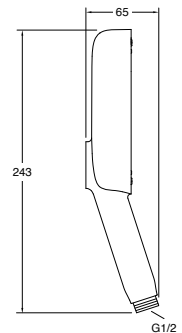

Polished Chrome	Code: 26284T-G-CP
Matte Black	Code: 26284T-G-BL
Brushed Nickel	Code: 26284T-G-BN
Brushed Brass	Code: 26284T-G-2MB

Front View

Side View

Statement™ Slidebar – 800mm

Features

- Adjustable slidebar supports a handshower at the desired height for customised showering