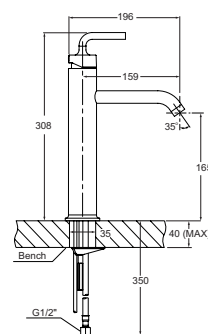

TAPWARE & ACCESSORIES

Purist

Purist tapware and accessories combine simple architectural forms with sensual design lines and careful detailing. Now available in four finishes: Rose Gold, Brushed Nickel, Brushed Bronze and Polished Chrome.

Polished Chrome (CP)

Rose Gold (RGD)

Brushed Bronze (BV)

Brushed Nickel (BN)

Purist Basin Mixer

Features

- Ceramic disc cartridge
- Suitable for mains pressure
- WELS Rating: 5 Star, 6 litres/min

Polished Chrome	Code: 14402A-4AND-CP
Rose Gold	Code: 14402A-4AND-RGD
Brushed Nickel	Code: 14402A-4AND-BN
Brushed Bronze	Code: 14402A-4AND-BV

Side View

Purist Tall Basin Mixer

Features

- Ceramic disc cartridge
- Suitable for mains pressure
- WELS Rating: 5 Star, 6 litres/min

Polished Chrome	Code: 14404A-4AND-CP
Rose Gold	Code: 14404A-4AND-RGD
Brushed Nickel	Code: 14404A-4AND-BN
Brushed Bronze	Code: 14404A-4AND-BV

Side View

Purist Hob Mount Basin Set and Lever Handles

Features

- ¼ turn ceramic disc cartridges
- Suitable for mains pressure
- WELS Rating: 5 Star, 6 litres/min

Polished Chrome	Code: 14406A-B4-CP
Rose Gold	Code: 14406A-B4-RGD
Brushed Nickel	Code: 14406A-B4-BN
Brushed Bronze	Code: 14406A-B4-BV

Side View