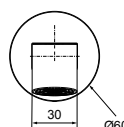

Components Deck Mount Sensor Tap

PICTURED: Components Deck Mount Sensor Tap, French Gold Finish

Features

- AC & DC power options – sold separately
- TOF (time of flight) sensor is more accurate than an infra red sensor
- WELS Rating: 6 Star

Tap only:

- Polished Chrome 1.3 L/min
  Code: EX27460A-NWS3-CP
- Polished Chrome 1.6 L/min
  Code: EX27460A-NW-CP
- Brushed Nickel 1.6 L/min
  Code: EX27460A-NW-BN
- Matt Black 1.6 L/min
  Code: EX27460A-NW-BL
- French Gold 1.6 L/min
  Code: EX27460A-NW-AF

AC/DC power options sold separately:

- AC Power Unit, 6V
  Code: 26845A-NA
- DC Power Unit, 6V
  Code: 26844T-NA

Notes: Sensor activates under the spout which may not suit all project requirements.

Supplied as cold only option: Hot & Cold is achieved via a tempering valve (an off the shelf component installed by a plumber).

Components Wall Mount Sensor Tap

Features

- AC & DC power options – sold separately
- TOF (time of flight) sensor is more accurate than an infra red sensor
- WELS Rating: 6 Star

Tap only:

- Polished Chrome 1.3 L/min
  Code: EX27462A-NWS3-CP
- Polished Chrome 1.6 L/min
  Code: EX27462A-NW-CP
- Brushed Nickel 1.6 L/min
  Code: EX27462A-NW-BN
- Matt Black 1.6 L/min
  Code: EX27462A-NW-BL
- French Gold 1.6 L/min
  Code: EX27462A-NW-AF

AC/DC power options sold separately:

- AC Power Unit, 6V
  Code: 26845A-NA
- DC Power Unit, 6V
  Code: 26844T-NA

Front View

Notes: Sensor activates under the spout which may not suit all project requirements.

Supplied as cold only option: Hot & Cold is achieved via a tempering valve (an off the shelf component installed by a plumber).