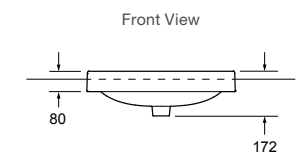

Forefront Rectangular Semi-Recessed Basin

Features

- Ceramic
- 578mm semi-recessed countertop basin with one tap hole
- Semi-recessed installation
- Overflow outlet

Includes

- Bench top cutting template

Code: 11479T-VC1-0