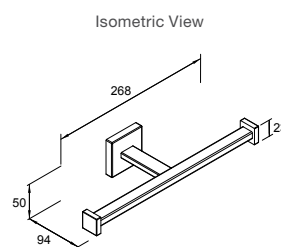

Square Toilet Paper Holder

Features

- Open-ended design for easy access
- Premium metal construction for durability and reliability
- KOHLER finishes resist corrosion and tarnishing

Polished Chrome	Code: 23292-CP
Matte Black	Code: 23292-BL
Brushed Nickel	Code: 23292-BN
Brushed Brass	Code: 23292-2MB

Square Double Toilet Paper Holder

Features

- Holds two rolls of toilet paper
- Premium metal construction for durability and reliability
- KOHLER finishes resist corrosion and tarnishing

Polished Chrome	Code: 23288-CP
Matte Black	Code: 23288-BL
Brushed Nickel	Code: 23288-BN
Brushed Brass	Code: 23288-2MB

Square Vertical Toilet Paper Holder

Features

- Open-ended design for easy access
- Premium metal construction for durability and reliability
- KOHLER finishes resist corrosion and tarnishing

Polished Chrome	Code: 23289-CP
Matte Black	Code: 23289-BL
Brushed Nickel	Code: 23289-BN
Brushed Brass	Code: 23289-2MB

Square Robe Hook

Features

- Open-ended design for easy access
- Premium metal construction for durability and reliability
- KOHLER finishes resist corrosion and tarnishing

Polished Chrome	Code: 23290-CP
Matte Black	Code: 23290-BL
Brushed Nickel	Code: 23290-BN
Brushed Brass	Code: 23290-2MB