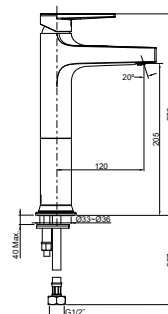

TAPWARE & ACCESSORIES

Taut

Melding thoughtful design with reliable performance, the Taut Tapware Collection brings elegant and affordable functionality to your bathroom. Available in polished chrome and matte black finishes.

Polished
Chrome (CP)

Matte Black
(BL)

Taut Basin Mixer

Features

- Ceramic disc cartridge
- Suitable for mains pressure
- WELS Rating: 5 Star, 6 litres/min

Polished Chrome Code: 74013T-B4ND-CP

Matte Black Code: 74013T-B4ND-BL

Side View

Taut Tall Basin Mixer

Features

- Ceramic disc cartridge
- Metal construction
- Suitable for mains pressure
- WELS Rating: 5 Star, 6 litres/min

Polished Chrome Code: 74026T-B4ND-CP

Matte Black Code: 74026T-B4ND-BL

Side View