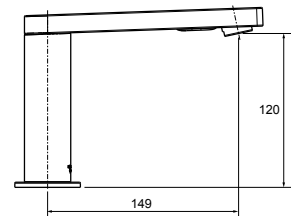

Side View

Notes: Sensor activates under the spout which may not suit all project requirements.

Supplied as cold only option: Hot & Cold is achieved via a tempering valve (an off the shelf component installed by a plumber).