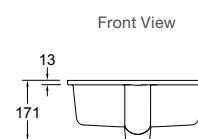

Verticyl Round Under-Counter Basin

Features

- Ceramic
- 400mm under-counter basin
- Under countertop installation
- Overflow outlet

Includes

- Bench top cutting template
- Bench fixing clamps
- Bench fixing anchors and screws

Code: 2883-0