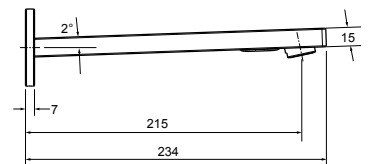

Side View

Notes: Sensor activates under the spout which may not suit all project requirements.

Supplied as cold only option: Hot & Cold is achieved via a tempering valve (an off the shelf component installed by a plumber).