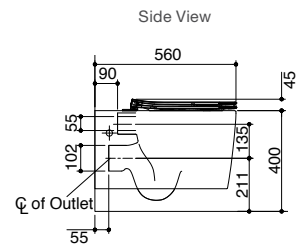

Grande Wall Faced Toilet Pan & Seat

PICTURED: ModernLife Wall Faced Toilet Pan & Seat

Features

- HygieneMax™ rimless pan
- WELS 4 star, dual flush 4.5/3L
- Quiet Close™, Vertical Quick Release toilet seat

Wrapover seat	Code: 22640A-0
Slim seat	Code: 22640A-SLS-0
Elite seat	Code: 22640A-ELS-0

Note: Pan and seat only. Refer to pages 46-47 for available tank and flush plate options.

In Wall Views – Low Height

Grande Wall Hung Toilet Pan & Seat

Features

- HygieneMax™ rimless pan
- WELS 4 star, dual flush 4.5/3L
- Quiet Close™, Vertical Quick Release toilet seat

Wrapover seat	Code: 22638A-0
Slim seat	Code: 22638A-SLS-0
Elite seat	Code: 22638A-ELS-0

Note: Pan and seat only. Refer to pages 46-47 for available tank and flush plate options.