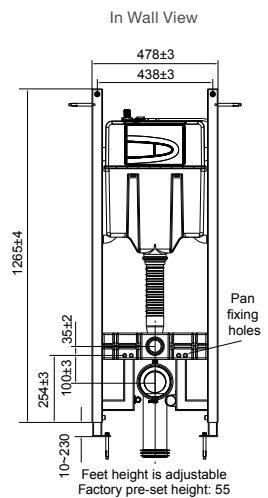

Veil Wall Faced Intelligent Toilet

Toilet Features

- WELS 4 star, dual flush 4.5/3L
- Touchless or manual flush button panel
- Ergonomic French curve seat with antibacterial material
- Sensor activated auto open and close function for seat lid
- Insulated in-wall cistern – fully framed
- Build in LED night-light
- Deodoriser function
- Rimless pan design
- Vitreous china
- S-trap only

Bidet Features

- Instantly heated water with stainless steel wand
- Spray wand features adjustable water pressure and temperature.
- Select massage/spiral spray pattern
- Air blower and heated seat with adjustable temperature
- Self-cleaning and UV sanitising nozzle

Code: 8423A-0

Please Note: Maximum weight limit for the seat is 136kg and 400kg limit for the fixing of wall hung toilet. Veil must be installed in accordance with AS/NZS 3500.1, which will require the installation of a high hazard backflow prevention device (not supplied). Please consult with your registered Plumber or Hydraulic Consultant.

Rated voltage: 220–240V, 50/60Hz.

Rated power: 1100W.

Max instant power: 1600W.