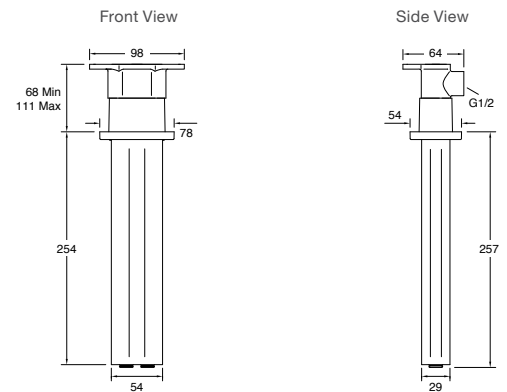

Features

- Compatible with multi-function rainheads

Polished Chrome	Code: 26326T-CP
Matte Black	Code: 26326T-BL
Brushed Nickel	Code: 26326T-BN
Brushed Brass	Code: 26326T-2MB