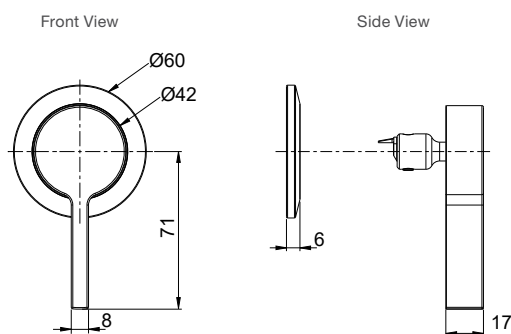

Components Wall Mount Row Basin Spout

Features

- Premium metal construction
- A range of interchangeable Components handles available
- WELS Rating: 5 Star, 6 litres/min

Polished Chrome	Code: 23889T-ND-CP
Brushed Nickel	Code: 23889T-ND-BN
Brushed Brass	Code: 23889T-ND-2MB
Matte Black	Code: 23889T-ND-BL

Components Wall Mount Lever Mixer

1. Mixer – Polished Chrome
   Code: 77980T-4-CP
   Add Valve* – Polished Chrome
   Code: 28138T-DR-CP
   Mixer – Brushed Nickel
   Code: 77980T-4-BN
   Add Valve* – Brushed Nickel
   Code: 28138T-DR-BN
   Mixer – Brushed Brass
   Code: 77980T-4-2MB
   Add Valve* – Brushed Brass
   Code: 28138T-DR-2MB
   Mixer – Matte Black
   Code: 77980T-ZZ-BL
   Add Valve* – Matte Black
   Code: 28138T-DR-BL

*Note: Valve must be purchased in addition to handle.

Components Wall Mount Pin Lever Mixer

1. Mixer – Polished Chrome
   Code: 77980T-4A-CP
   Add Valve* – Polished Chrome
   Code: 28138T-DR-CP
   Mixer – Brushed Nickel
   Code: 77980T-4A-BN
   Add Valve* – Brushed Nickel
   Code: 28138T-DR-BN
   Mixer – Brushed Brass
   Code: 77980T-4A-2MB
   Add Valve* – Brushed Brass
   Code: 28138T-DR-2MB
   Mixer – Matte Black
   Code: 77980T-ZY-BL
   Add Valve* – Matte Black
   Code: 28138T-DR-BL

*Note: Valve must be purchased in addition to handle.

Components Wall Mount Tube Bath Spout

Features

- Premium metal construction
- A range of interchangeable Components handles available

Polished Chrome	Code: 77999T-CP
Brushed Nickel	Code: 77999T-BN
Brushed Brass	Code: 77999T-2MB
Matte Black	Code: 77999T-BL