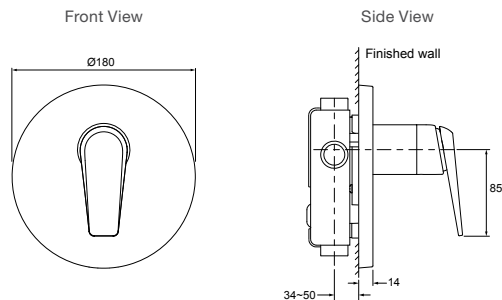

TAPWARE & ACCESSORIES

Avid Bath or Shower Mixer

Features

- 40mm ceramic disc cartridge
- Suitable for mains pressure

Includes

- Trim kit
- In-wall valve

Polished Chrome Code: 77921A-CP
Titanium Code: 77921A-TT

Avid Floor Standing Bath Filler

Features

- Integrated multifunction hand shower with diverter
- Adjustable directional aerator
- Suitable for mains pressure
- WELS Rating: 3 Star, 9 litres/min

Polished Chrome Code: 21359A-CP
Titanium Code: 21359A-TT

Avid Towel Bars

457mm Polished Chrome Code: 97494T-CP
457mm Titanium Code: 97494T-TT
610mm Polished Chrome Code: 97495T-CP
610mm Titanium Code: 97495T-TT

Avid Double Towel Bar

Polished Chrome Code: 97496T-CP
Titanium Code: 97496T-TT