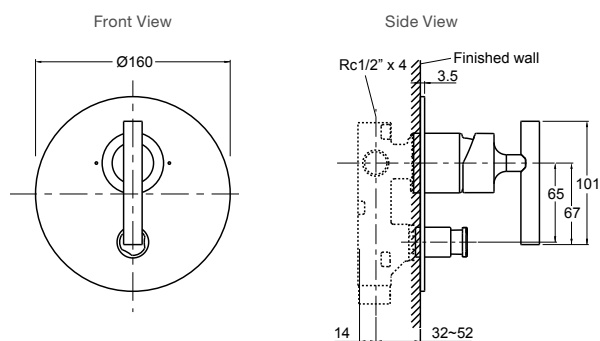

Purist Bath and Shower Mixer with Diverter (Slim Trim)

Features

- 40mm ceramic disc cartridge
- Suitable for mains pressure

Includes

- Trim kit, In-wall valve with diverter

Polished Chrome Code: 25553A-CP

Please note: No other finishes are available for this product.