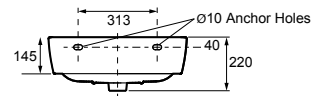

PICTURED: ModernLife 550mm Wall Hung Basin

ModernLife Wall-Hung Basin

Top View

Front View

Features

- Ceramic
- 550mm wall-mount basin
- Overflow outlet
- KOHLER CleanCoat® for a lustrous, spotless look and carefree maintenance