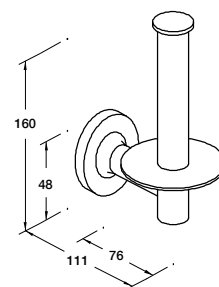

Isometric View