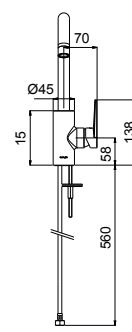

Finishes

Front View