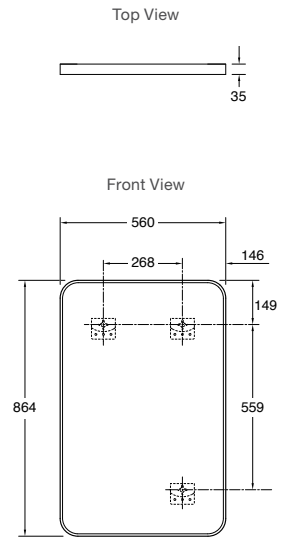

BATHROOM FURNITURE

Essential Decorative Mirror – Soft Rectangle

Features

- Available in three finishes
- Clean and timeless design allows for use in any interior space
- Mounts vertically or horizontally depending on the look you want to create
- KOHLER logo delicately etched on lower mirror face

- Frame maintains a durable, long-lasting finish

Rectangle Mirror – Brushed Nickel

Code: 26052-BNL

Rectangle Mirror – Matte Black

Code: 26052-BLL

Rectangle Mirror – Moderne Brushed Gold

Code: 26052-BGL