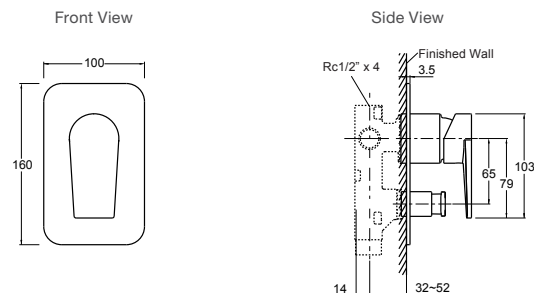

PICTURED: Taut Basin Mixer