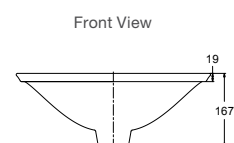

Carillon Round Wading Pool Basin

Features

- Ceramic
- 442mm self-rimming vessel
- Semi-recessed countertop vessel

Kohler White Basin

Code: 96118T-0

Honed Black Basin

Code: 96118T-HB1

Glittering Snow White

Code: 96118T-G81