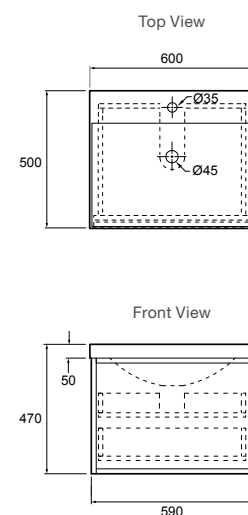

Toobi II 600mm Vanity with Top Utility Drawer

Features

- Available in three finishes
- Soft closing and smooth sliding drawers with Hafele premium runners
- Cabinet material: veneered hardwood plywood
- Highly water resistant for product durability

Includes

- Toobi 600mm vanity top
- Integrated overflow and overflow kit
- Toobi II cabinet with top utility drawer

600mm Dual Drawer Vanity – Slate

Code: 25805A-NA

600mm Dual Drawer Vanity – Midnight

Code: 25806A-NA

600mm Dual Drawer Vanity – Sand Dune

Code: 25807A-NA

Note: 10 working days from order placed until delivery.