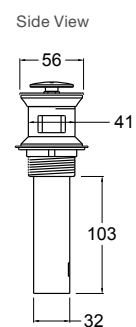

Click-up Waste

Features

- Click-up waste (DN32)
- Compatible with or without overflow
- Suitable for most KOHLER basins
- DN32 to DN40 outlet adapter included

Polished Chrome
Rose Gold
Brushed Nickel
Brushed Bronze
Titanium
Blackened Bronze

Code: 7119A-CP
Code: 7119A-RGD
Code: 7119A-BN
Code: 7119A-BV
Code: 7119A-TT
Code: 7119A-2BL