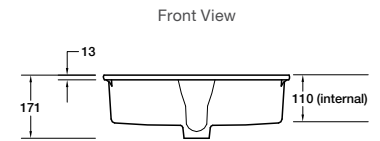

Verticyl Rectangular Under-Counter Basin

Features

- Ceramic
- 503mm under-counter basin
- Under countertop installation
- Overflow outlet

Includes

- Bench top cutting template
- Bench fixing clamps
- Bench fixing anchors and screws

Code: 2882-0