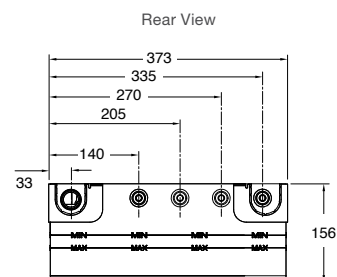

Anthem Recessed Mechanical Thermostatic Valve – Three Outlets (3OT)

Features

- High-flow mechanically controlled thermostatic mixing valve
- Adjustable comfort setting
- Up to 30 L/min Flow rate
- Requires three-outlet thermostatic valve control panel trim with recessed push button (sold separately)

Code: 26341X-NA

Anthem Recessed Mechanical Thermostatic Control – Four Outlets (4OT)

Features

- Trim plate includes temperature control knob with pop-out water volume control buttons
- Requires four-port thermostatic valve with integral volume control (sold separately).

- Polished Chrome Code: 26348T-9-CP
- Matte Black Code: 26348T-9-BL
- Brushed Nickel Code: 26348T-9-BN
- Brushed Brass Code: 26348T-9-2MB

Moderne Brushed Brass

Anthem Recessed Mechanical Thermostatic Valve – Four Outlets (4OT)

Features

- High-flow mechanically controlled thermostatic mixing valve
- Adjustable comfort setting
- Up to 30 L/min Flow rate
- Requires four-outlet thermostatic valve control panel trim with recessed push button (sold separately)

Code: 26342X-NA