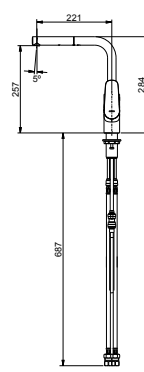

Aleo Pull-out Kitchen Mixer

Features

- Single function pull-out spray head
- 360° swivel spout
- Dual check valve configuration compliant to AS/NZS3500.1 for back flow prevention
- Ceramic disc cartridge for durability
- Suitable for mains pressure
- WELS Rating: 5 Star, 6 litres/min

Polished Chrome	Code: 99175T-4E-CP
Vibrant Stainless	Code: 99175T-4E-VS
Brushed Brass	Code: 99175T-4E-2MB
Matte Black	Code: 99175T-4E-BL

Finishes

- CP
- VS
- 2MB
- BL

Side View

Malleco Touchless Pull Down Kitchen Mixer

Features

- Touchless operation
- Two-function pull down spray head
- Suitable for mains pressure
- Operate via battery or plug-in AC adaptor
- Ceramic disc cartridge for durability
- WELS Rating: 5 Star, 6 litres/min

With AC Adaptor:

Polished Chrome	Code: 29817A-CP
Vibrant Stainless	Code: 29817A-VS
Tap Only:	
Polished Chrome	Code: 77748T-ZZ-CP
Vibrant Stainless	Code: 77748T-ZZ-VS

Finishes

- CP
- VS

Malleco™

A truly state-of-the-art touchless kitchen mixer.

The Malleco touchless kitchen mixer frees your hands so you can speed through cooking and cleanup tasks while enjoying a cleaner, more hygienic kitchen environment.

Intuitive Response® technology is in tune with your every move: a simple wave of your hand activates flow. Includes 4-minute sensor shutoff to prevent excess water use, and available with both battery powered and plug-in AC adaptor.

Touchless operation

Reliable touchless on/off operation through fast and accurate sensor under spout arch (within milliseconds).

Secure Docknetik® docking

Sprayhead securely locks into place, while high spout arch allows for maximum dish clearance.

Two-function spray head

Touch control switches stream and sweep sprays, delivering a powerful blade removing excess waste.

Effortless control