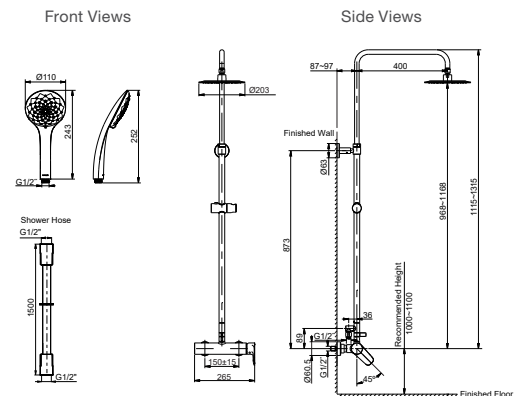

SHOWERING TAPWARE

Exhale Showerhead

Features

- Catalyst air induction technology
- Suitable for mains pressure
- WELS Rating: 3 Star, 9 litres/min

Includes

- Shower arm

Code: 72597T-E-CP

Aleo Dual Shower Column – Exposed Valve

Features

- Direct connection shower column
- Dual check valve
- Suitable for mains pressure
- NZ WELS Rating: 3 Star, 9 litres/min

Includes

- 200mm round super-slim rainhead and 3-function handshower

Code: 97826T-4E-CP

Aleo Thermostatic Dual Shower Column – Exposed Valve

Features

- Thermostatic valves
- Catalyst rainhead with zero-dripping technology
- Suitable for mains pressure
- NZ WELS Rating : 3 Star, 9 litres/min

Includes

- 250mm round super-slim rainhead and 3-function handshower

Code: 97822T-9E-CP

Loure Shower Column

Features

- Metal construction
- Suitable for mains pressure
- Multifunction handshower
- WELS Rating: 3 Star, 9 litres/min

Code: 6219A-CP