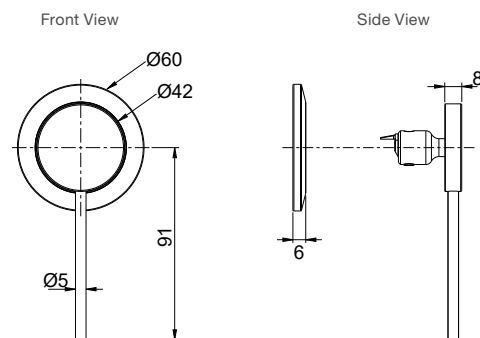

Components Wall Mount Row Basin Spout

Features

- Premium metal construction
- A range of interchangeable Components handles available
- WELS Rating: 5 Star, 6 litres/min

Polished Chrome	Code: 23889T-ND-CP
Brushed Nickel	Code: 23889T-ND-BN
Brushed Brass	Code: 23889T-ND-2MB
Matte Black	Code: 23889T-ND-BL

Components Wall Mount Lever Mixer

1. Mixer – Polished Chrome
   Code: 77980T-4-CP
   Add Valve* – Polished Chrome
   Code: 28138T-DR-CP
   Mixer – Brushed Nickel
   Code: 77980T-4-BN
   Add Valve* – Brushed Nickel
   Code: 28138T-DR-BN
   Mixer – Brushed Brass
   Code: 77980T-4-2MB
   Add Valve* – Brushed Brass
   Code: 28138T-DR-2MB
   Mixer – Matte Black
   Code: 77980T-ZZ-BL
   Add Valve* – Matte Black
   Code: 28138T-DR-BL

*Note: Valve must be purchased in addition to handle.

Components Wall Mount Pin Lever Mixer

1. Mixer – Polished Chrome
   Code: 77980T-4A-CP
   Add Valve* – Polished Chrome
   Code: 28138T-DR-CP
   Mixer – Brushed Nickel
   Code: 77980T-4A-BN
   Add Valve* – Brushed Nickel
   Code: 28138T-DR-BN
   Mixer – Brushed Brass
   Code: 77980T-4A-2MB
   Add Valve* – Brushed Brass
   Code: 28138T-DR-2MB
   Mixer – Matte Black
   Code: 77980T-ZY-BL
   Add Valve* – Matte Black
   Code: 28138T-DR-BL

*Note: Valve must be purchased in addition to handle.

Components Wall Mount Tube Bath Spout

Features

- Premium metal construction
- A range of interchangeable Components handles available

Polished Chrome	Code: 77999T-CP
Brushed Nickel	Code: 77999T-BN
Brushed Brass	Code: 77999T-2MB
Matte Black	Code: 77999T-BL