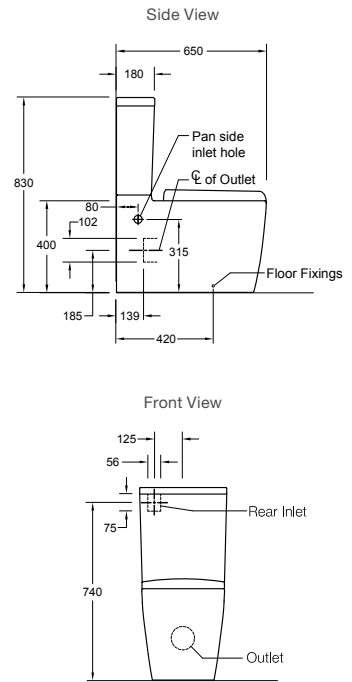

Grande Back to Wall Toilet Suite

Features

- HygieneMax® rimless pan
- WELS 4 star, dual flush 4.5/3L
- Quick Close™, VQR® (vertical quick release standard toilet seat)
- Optional Slim or Elite seat (including night light and scent dispenser)
- Top left rear entry or right/left pan side entry
- S-trap set out: 90mm-160mm (with vario pan connector and 20mm offset pan collar – supplied); Optional: 160mm-230mm (with long adjustable vario pan connector, 77837A-NA – not supplied)
- P-trap set out: 185mm

Wrapover seat	Code: 76078A-0
Slim seat	Code: 24928A-0
Elite seat	Code: 24929A-0
Bidet seat	Code: 24930A-0

Grande Back to Wall Toilet Suite – Cashmere

Features

- HygieneMax® rimless pan
- WELS 4 star, dual flush 4.5/3L
- Quick Close™, VQR® (vertical quick release standard toilet seat)
- Slim seat
- Top left rear entry or right/left pan side entry
- S-trap set out: 90mm-160mm (with vario pan connector and 20mm offset pan collar – supplied); Optional: 160mm-230mm (with long adjustable vario pan connector, 77837A-NA – not supplied)
- P-trap set out: 185mm
- Colourful cashmere glaze, with brushed bronze flush buttons and hinges

Code: 24928A-NSG

PICTURED: Grande Back to Wall Toilet Suite – Cashmere

For matching basins in cashmere, see page 14