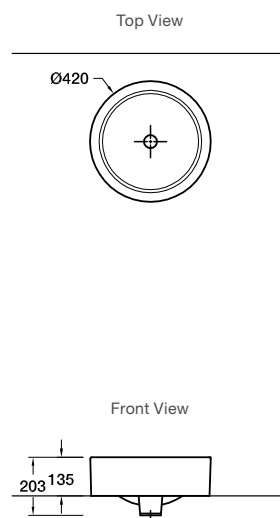

Chalice Vessel Basin

Features

- Ceramic
- 420mm countertop basin
- Overflow outlet

Includes

- Bench top cutting template
- Chrome overflow cover

White Basin Code: 14800A-0
Black Basin Code: 14800A-7