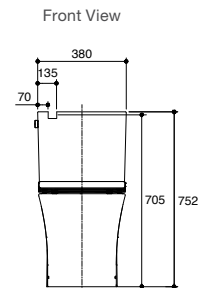

Veil Back to Wall Toilet Suite

Features

- HygieneMax® rimless pan
- European design to complete the Veil suite, with modern soft curves
- Slim tank lid that sits seamlessly, alongside the discreet side lever flush
- Upgrade this look with the acrylic overlay Double Slim seat, designed to capture light and reflect the colour of water
- Top left rear inlet only
- WELS 4 star, dual flush 4.5/3L
- Quiet Close™ Slim seat
- S-trap set out: 90mm-140mm (with vario pan connector and 20mm offset pan collar – supplied)
- P-trap set out: 185mm

Slim seat Code: 23622A-0
Double Slim seat Code: 23623A-0

Upgrade to an Double Slim Seat

The Veil back to wall toilet brings a stunning European design to complete the Veil suite with modern soft curves and a slim tank lid that sits seamlessly alongside the discreet side lever flush.

Upgrade this total look with the acrylic overlay Double Slim seat, which is designed to capture light and reflect the colour of water, lifting this toilet to a complementary piece of bathroom furniture.