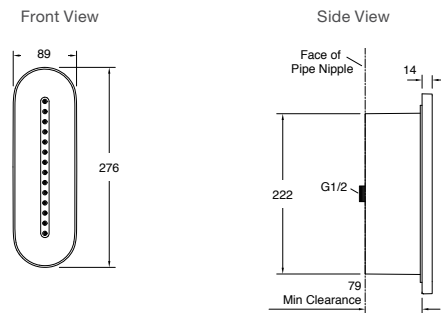

Statement™ Open Rain Iconic Rainhead

Features

- Unique design with stream flowing into wide-nozzle faceplate
- Full coverage rain spray
- Suitable for mains pressure
- WELS Rating: 4 Star, 6 litres/min

Polished Chrome	Code: 26301T-E2-CP
Matte Black	Code: 26301T-E2-BL
Brushed Nickel	Code: 26301T-E2-BN
Brushed Brass	Code: 26301T-E2-2MB

*Note: Arm sold separately – not included as shown.

Statement™ Body Spray – Oblong

Features

- Single-function linear body spray delivers 14 twirling deep massage streams
- Vertical or horizontal installation
- Suitable for mains pressure
- WELS Rating: 4 Star, 7 litres/min

Polished Chrome	Code: 26300T-E2-CP
Matte Black	Code: 26300T-E2-BL
Brushed Nickel	Code: 26300T-E2-BN
Brushed Brass	Code: 26300T-E2-2MB