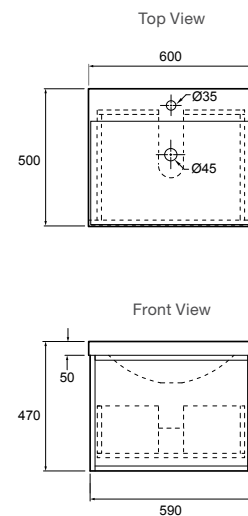

Round Mirror – Brushed Nickel

Code: 26050-BNL

Round Mirror – Matte Black

Code: 26050-BLL

Round Mirror – Moderne Brushed Gold

Code: 26050-BGL

BATHROOM FURNITURE

Toobi II 600mm Vanity with Single Drawer