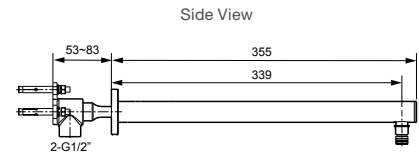

SHOWERING TAPWARE

Statement Dual Function Ceiling Mount Rainhead Arm – 127mm

Features

- Compatible with multi-function rainheads

Polished Chrome	Code: 26325T-CP
Matte Black	Code: 26325T-BL
Brushed Nickel	Code: 26325T-BN
Brushed Brass	Code: 26325T-2MB

Statement Dual Function Ceiling Mount Rainhead Arm – 254mm

Features

- Compatible with multi-function rainheads

Polished Chrome	Code: 26326T-CP
Matte Black	Code: 26326T-BL
Brushed Nickel	Code: 26326T-BN
Brushed Brass	Code: 26326T-2MB

Statement Dual Function Wall Mount Rainhead Arm – 355mm

Features

- Compatible with multi-function rainheads

Polished Chrome	Code: 26323T-CP
Matte Black	Code: 26323T-BL
Brushed Nickel	Code: 26323T-BN
Brushed Brass	Code: 26323T-2MB

Statement Dual Function Wall Mount Rainhead Arm – 482mm

Features

- Compatible with multi-function rainheads

Polished Chrome	Code: 26324T-CP
Matte Black	Code: 26324T-BL
Brushed Nickel	Code: 26324T-BN
Brushed Brass	Code: 26324T-2MB