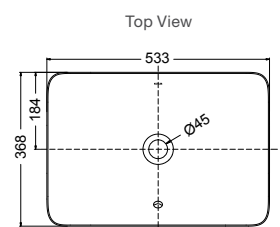

Carillon Rectangular Wading Pool Basin

Features

- Ceramic
- 533mm self-rimming vessel
- Semi-recessed countertop vessel

Kohler White Basin

Code: 96117T-0

Honed Black Basin

Code: 96117T-HB1

Glittering Snow White

Code: 96117T-G81