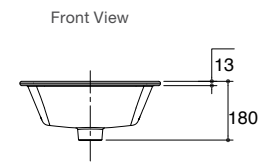

Brazn Square Under-Counter Basin

Features

- Ceramic
- 352mm square under-counter basin
- Under countertop installation
- KOHLER CleanCoat® for a lustrous, spotless look and carefree maintenance
- Overflow outlet

Includes

- Bench top cutting template
- Bench fixing clamps
- Bench fixing anchors and screws

Code: 21056A-0

PICTURED: Brazn Rectangular Under Counter Lavatory Basin