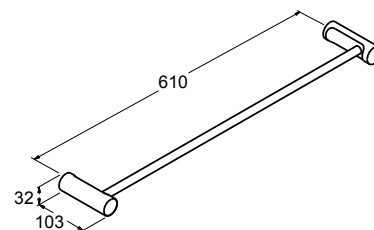

Code: 9314T-CP

Isometric View

July/Viteo Towel Bar 610mm

Code: 45396T-CP

Isometric View

July/Viteo Double Towel Bar 610mm

Code: 45397T-CP

Isometric View