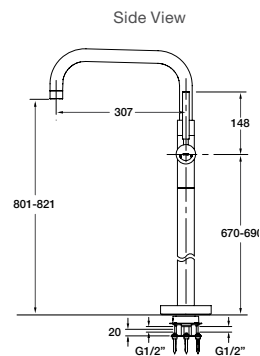

Purist Robe Hook

Polished Chrome Code: 14443-CP
 Rose Gold Code: 14443-RGD
 Brushed Nickel Code: 14443-BN
 Brushed Bronze Code: 14443-BV

TAPWARE & ACCESSORIES

Purist Towel Bars

Features

- Sizes available: 457mm, 610mm, 762mm