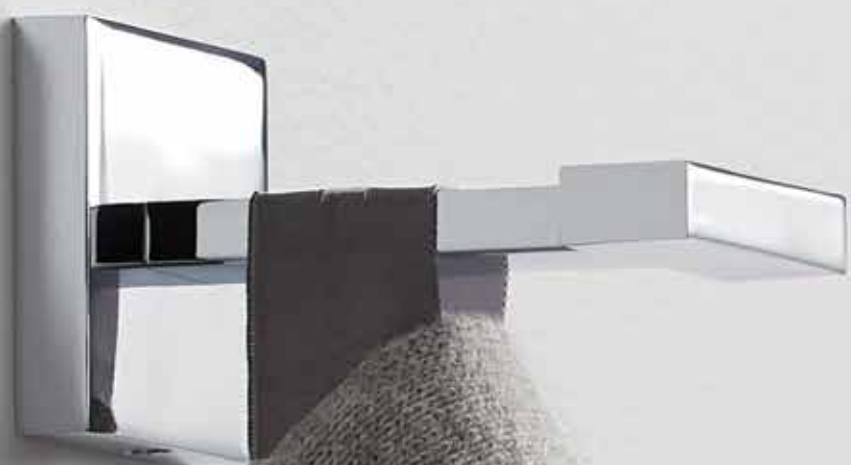

Square Robe Hook

Features

- Open-ended design for easy access
- Premium metal construction for durability and reliability
- KOHLER finishes resist corrosion and tarnishing

Polished Chrome	Code: 23290-CP
Matte Black	Code: 23290-BL
Brushed Nickel	Code: 23290-BN
Brushed Brass	Code: 23290-2MB