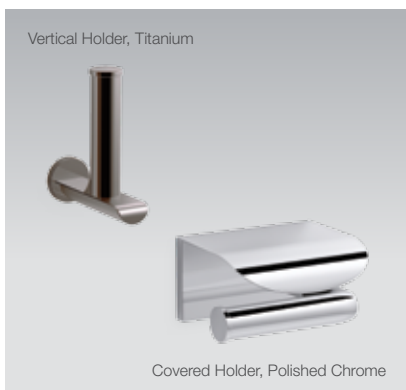

Avid Toilet Tissue Holders

Vertical Toilet Tissue Holder, Polished Chrome Code: 97502T-CP
Vertical Toilet Tissue Holder, Titanium Code: 97502T-TT
Toilet Tissue Holder With Cover, Polished Chrome Code: 97503T-CP
Toilet Tissue Holder With Cover, Titanium Code: 97503T-TT