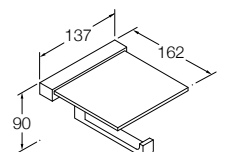

Isometric View