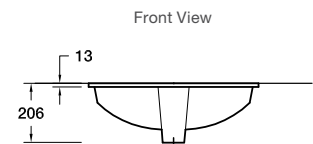

Ladena Under-Counter Basin

Features

- Ceramic
- 590mm under-counter basin
- Under countertop installation
- Overflow outlet

Includes

- Bench top cutting template
- Bench fixing clamps
- Bench fixing anchors and screws

590mm Code: 2215X-0
686mm Code: 76509K-0