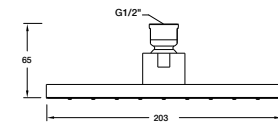

Features

- Katalyst air induction technology
- 2 sizes available: 200mm and 250mm
- WELS Rating: 3 Star, 8 litres/min

200mm Square   Code: 18360A-CP
250mm Square   Code: 18361A-CP

*Does not include shower arm,
please refer to page 131.*

200mm Side View