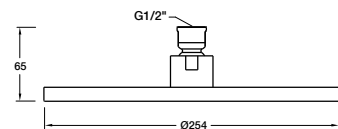

200mm Side View

250mm Side View

RainCan Square Showerheads

Features

- Katalyst air induction technology
- 2 sizes available: 200mm and 250mm
- WELS Rating: 3 Star, 8 litres/min

200mm Square Code: 18360A-CP
250mm Square Code: 18361A-CP