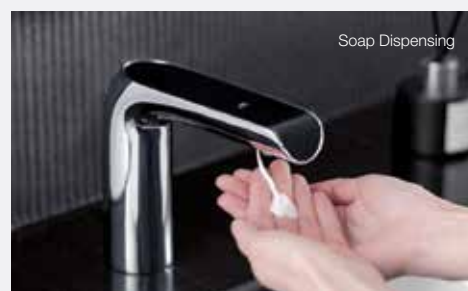

Avid Duo deck mount sensor tap and soap dispenser

Cutting-edge technology with two-in-one design (water flow & soap dispenser) provides Avid Duo a completely touchless hand-washing experience.

Composed Wall Mount Sensor Tap