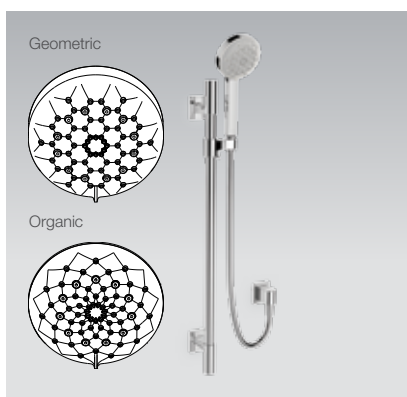

Renew Slide Showers

Features

- Multifunction handshower
- Suitable for mains pressure
- WELS Rating: 3 Star, 9 litres/min

Includes

- 1.5m hose
- Slide rail and wall elbow

Geometric Code: 76881T-E-CP
Organic Code: 76882T-E-CP