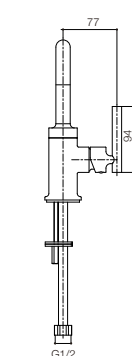

KITCHEN TAPWARE

Taut Kitchen Mixer

Features

- 360° swivel gooseneck spout
- Ceramic disc cartridge for durability
- Suitable for mains pressure
- WELS Rating: 5 Star, 6 litres/min

Polished Chrome Code: 74053T-4E-CP
Matte Black Code: 74053T-4E-BL

Finishes

Front View

Side View

Taut Pull Down Spray Kitchen Mixer

Features

- Two-function pull-down spray head
- Ball joint on spray head
- 360° swivel gooseneck spout
- Ceramic disc cartridge for durability
- Suitable for mains pressure
- WELS Rating: 5 Star, 6 litres/min

Polished Chrome Code: 21367T-4E-CP
Matte Black Code: 21367T-4E-BL

Finishes

Front View

Side View

Simplice Pull Down Kitchen Mixer

Features

- Three-function pull-down sprayhead
- DockNetik® docking
- MasterClean™ sprayface
- 360° swivel gooseneck spout
- Ceramic disc cartridge for durability
- Suitable for mains pressure
- WELS Rating: 5 Star, 6 litres/min

Polished Chrome Code: 596T-4E-CP
Vibrant Stainless Code: 596T-4E-VS
Matte Black Code: 596T-4E-BL

Finishes

Front View

Side View

Purist Kitchen Mixer

Features

- 360° swivel spout
- Ceramic disc cartridge for durability
- Suitable for mains pressure
- WELS Rating: 5 Star, 6 litres/min

Polished Chrome Code: 14597A-4-CP
Rose Gold Code: 14597A-4-RGD
Brushed Nickel Code: 14597A-4-BN
Brushed Bronze Code: 14597A-4-BV

Finishes

Front View

Side View