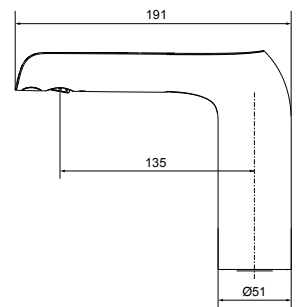

Side View

Notes: Sensor activates under the spout which may not suit all project requirements.

Supplied as cold only option: Hot & Cold is achieved via a tempering valve (an off the shelf component installed by a plumber).