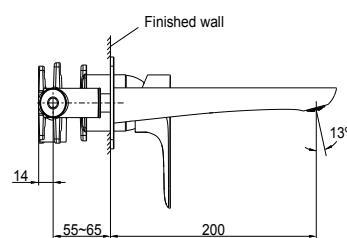

TAPWARE & ACCESSORIES

Aleo

State-of-the-art products inspired the Aleo tapware range – striking the perfect balance of minimalist design and intuitive function.

Aleo Basin Mixer

Features

- Ceramic disc cartridge
- Metal construction
- Suitable for mains pressure
- WELS Rating: 5 Star, 6 litres/min

Code: 72275T-4ND-CP

Aleo Tall Basin Mixer

Features

- Ceramic disc cartridge
- Metal construction
- Suitable for mains pressure
- WELS Rating: 5 Star, 6 litres/min

Code: 98868T-4ND-CP

Aleo Wall Mount Basin Mixer

Features

- Ceramic disc cartridge
- WELS Rating: 5 Star, 6 litres/min

Code: 79018T-4ND-CP

Side View

PICTURED: Aleo Basin Mixer