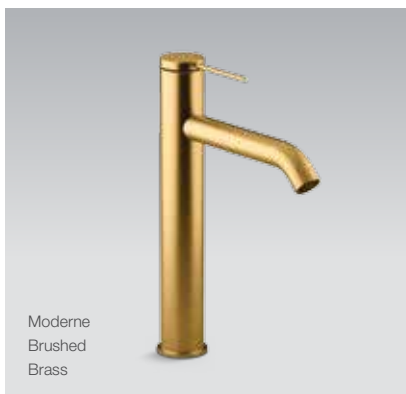

Modern Function

Each handle within the Components™ collection is distinct and features a unique activation with intuitive control.

TAPWARE & ACCESSORIES

Components

Create your own signature look by combining a basin or bath spout with your style of handles. Available in four finishes: Polished Chrome, Moderne Brushed Brass, Brushed Nickel and Matte Black*.

Components Basin Mixer

Features

- Single pin handle allows for both volume and temperature control
- Temperature memory allows mixer to be turned on and off at the temperature set during prior usage
- WELS Rating: 5 Star, 6 litres/min

Polished Chrome	Code: 77958T-4AND-CP
Brushed Nickel	Code: 77958T-4AND-BN
Brushed Brass	Code: 77958T-4AND-2MB
Matte Black	Code: 77958T-4AND-BL

Components Tall Basin Mixer

Features

- Single pin handle allows for both volume and temperature control
- Temperature memory allows mixer to be turned on and off at the temperature set during prior usage
- WELS Rating: 5 Star, 6 litres/min