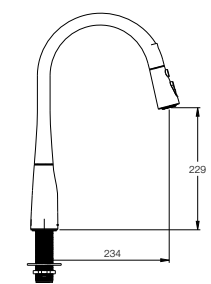

KITCHEN TAPWARE

Taut Kitchen Mixer

Features

- 360° swivel gooseneck spout
- Ceramic disc cartridge for durability
- Suitable for mains pressure
- WELS Rating: 5 Star, 6 litres/min

Polished Chrome Code: 74053T-4E-CP
Matte Black Code: 74053T-4E-BL

Finishes

Front View

Side View

Taut Pull Down Spray Kitchen Mixer

Features

- Two-function pull-down spray head
- Ball joint on spray head
- 360° swivel gooseneck spout
- Ceramic disc cartridge for durability
- Suitable for mains pressure
- WELS Rating: 5 Star, 6 litres/min

Polished Chrome Code: 21367T-4E-CP
Matte Black Code: 21367T-4E-BL

Finishes

Front View

Side View

Simplice Pull Down Kitchen Mixer

Features

- Three-function pull-down sprayhead
- DockNetik® docking
- MasterClean™ sprayface
- 360° swivel gooseneck spout
- Ceramic disc cartridge for durability
- Suitable for mains pressure
- WELS Rating: 5 Star, 6 litres/min

Polished Chrome Code: 596T-4E-CP
Vibrant Stainless Code: 596T-4E-VS
Matte Black Code: 596T-4E-BL

Finishes

Front View

Side View

Purist Kitchen Mixer

Features

- 360° swivel spout
- Ceramic disc cartridge for durability
- Suitable for mains pressure
- WELS Rating: 5 Star, 6 litres/min

Polished Chrome Code: 14597A-4-CP
Rose Gold Code: 14597A-4-RGD
Brushed Nickel Code: 14597A-4-BN
Brushed Bronze Code: 14597A-4-BV

Finishes

Front View

Side View