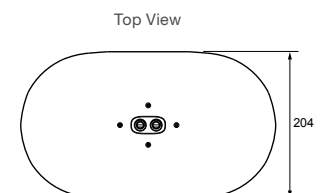

*Note: Arm sold separately – not included as shown.