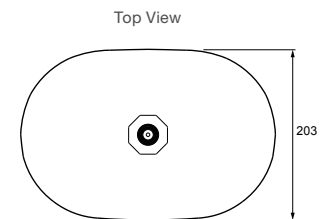

*Note: Arm sold separately – not included as shown.