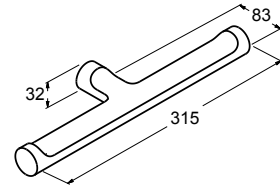

Isometric View