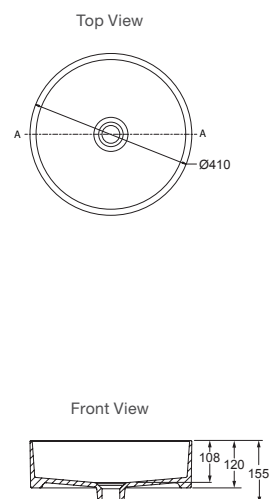

Mica Slim Rim Round Vessel Basin

PICTURED: Petaline Vessel Basin

Features

- Supramic technology provides a thinner yet stronger ceramic
- 410mm countertop vessel basin
- 6mm slim rim
- Highly durable even with a thinner profile
- KOHLER CleanCoat® for a lustrous, spotless look and carefree maintenance

Includes

- Bench top cutting template

White Basin Code: 90012T-0
Black Basin Code: 90012T-HB1