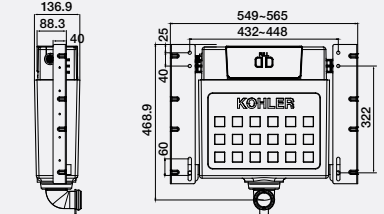

Code: 20010A-PNE-NA

Pneumatic Wall Faced 90mm Standard Height

Code: 78077A-PNE-NA

Pneumatic Wall Hung 150mm Low Level
(Indent only – lead time upon application.)

Code: 20007A-PNE-NA

Pneumatic Wall Faced 150mm Low Level