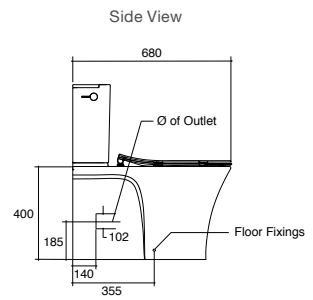

Veil Back to Wall Toilet Suite

Features

- HygieneMax® rimless pan
- European design to complete the Veil suite, with modern soft curves
- Slim tank lid that sits seamlessly, alongside the discreet side lever flush
- Upgrade this look with the acrylic overlay Double Slim seat, designed to capture light and reflect the colour of water
- Top left rear inlet only
- WELS 4 star, dual flush 4.5/3L
- Quiet Close™ Slim seat
- S-trap set out: 90mm-140mm (with vario pan connector and 20mm offset pan collar – supplied)
- P-trap set out: 185mm

Slim seat Code: 23622A-0
Double Slim seat Code: 23623A-0

Upgrade to an Double Slim Seat

The Veil back to wall toilet brings a stunning European design to complete the Veil suite with modern soft curves and a slim tank lid that sits seamlessly alongside the discreet side lever flush.

Upgrade this total look with the acrylic overlay Double Slim seat, which is designed to capture light and reflect the colour of water, lifting this toilet to a complementary piece of bathroom furniture.