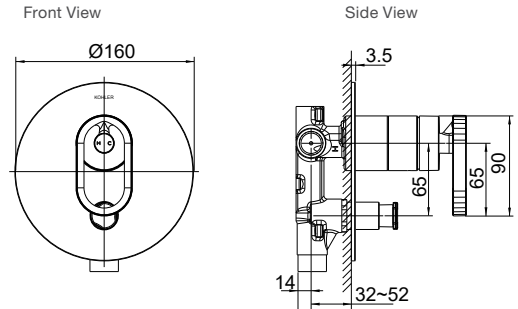

*Note: Valve must be purchased in addition to mixer.