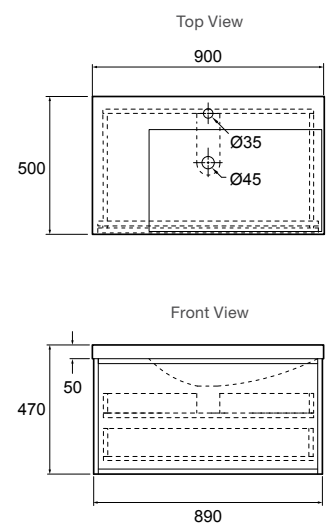

Toobi II 900mm Vanity with Top Utility Drawer

Features

- Available in three finishes
- Soft closing and smooth sliding drawers with Hafele premium runners
- Cabinet material: veneered hardwood plywood
- Highly water resistant for product durability

Includes

- Toobi 900mm vanity top
- Integrated overflow and overflow kit
- Toobi II cabinet with top utility drawer

900mm Dual Drawer Vanity – Slate

Code: 25811A-NA

900mm Dual Drawer Vanity – Midnight

Code: 25812A-NA

900mm Dual Drawer Vanity – Sand Dune

Code: 25813A-NA

Note: 10 working days from order placed until delivery.