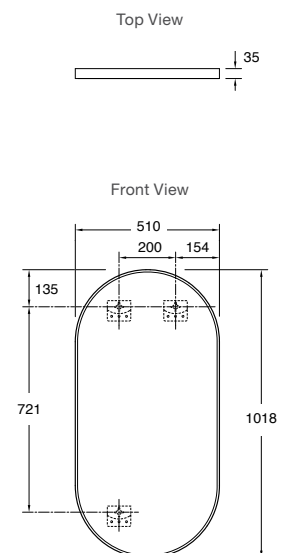

Essential Decorative Mirror – Capsule

Features

- Available in three finishes
- Clean and timeless design allows for use in any interior space
- Mounts vertically or horizontally depending on the look you want to create
- KOHLER logo delicately etched on lower mirror face

- Frame maintains a durable, long-lasting finish

Capsule Mirror – Brushed Nickel

Code: 26051-BNL

Capsule Mirror – Matte Black

Code: 26051-BLL

Capsule Mirror – Moderne Brushed Gold

Code: 26051-BGL