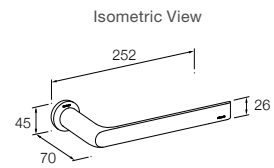

Avid Hotelier

Polished Chrome Code: 97497T-CP
Titanium Code: 97497T-TT

Avid Towel Ring

Polished Chrome Code: 97498T-CP
Titanium Code: 97498T-TT

Avid Robe Hooks

Single Robe Hook, Polished Chrome Code: 97499T-CP
Single Robe Hook, Titanium Code: 97499T-TT
Double Robe Hook, Polished Chrome Code: 97500T-CP
Double Robe Hook, Titanium Code: 97500T-TT

Avid Toilet Tissue Holders

Vertical Toilet Tissue Holder, Polished Chrome Code: 97502T-CP
Vertical Toilet Tissue Holder, Titanium Code: 97502T-TT
Toilet Tissue Holder With Cover, Polished Chrome Code: 97503T-CP
Toilet Tissue Holder With Cover, Titanium Code: 97503T-TT