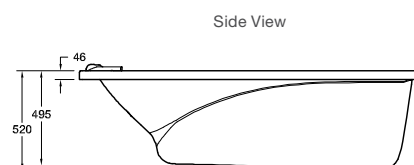

Regatta Drop-In Baths

Features

- Chrome rail
- Rail fixing kit
- Available in two sizes
- Bath pillow in charcoal included

1675mm L 1675 x W 760 x D 520

Internal Measurements

Seating Width:	460mm
Base Length:	1145mm
Depth:	510mm
Capacity to Overflow	230L
Dry Weight	20kg

Code: 11301A-0

1800mm L 1800 x W 760 x D 520

Internal Measurements

Seating Width:	460mm
Base Length:	1280mm
Depth:	510mm
Capacity to Overflow	300L
Dry Weight	25kg

Code: 11300A-0