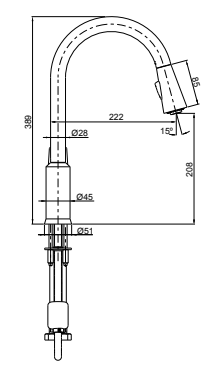

KITCHEN TAPWARE

Taut Kitchen Mixer

Features

- 360° swivel gooseneck spout
- Ceramic disc cartridge for durability
- Suitable for mains pressure
- WELS Rating: 5 Star, 6 litres/min

Polished Chrome Code: 74053T-4E-CP
Matte Black Code: 74053T-4E-BL

Finishes

Front View

Side View

Taut Pull Down Spray Kitchen Mixer

Features

- Two-function pull-down spray head
- Ball joint on spray head
- 360° swivel gooseneck spout
- Ceramic disc cartridge for durability
- Suitable for mains pressure
- WELS Rating: 5 Star, 6 litres/min

Polished Chrome Code: 21367T-4E-CP
Matte Black Code: 21367T-4E-BL

Finishes

Front View

Side View

Simplice Pull Down Kitchen Mixer

Features

- Three-function pull-down sprayhead
- DockNetik® docking
- MasterClean™ sprayface
- 360° swivel gooseneck spout
- Ceramic disc cartridge for durability
- Suitable for mains pressure
- WELS Rating: 5 Star, 6 litres/min

Polished Chrome Code: 596T-4E-CP
Vibrant Stainless Code: 596T-4E-VS
Matte Black Code: 596T-4E-BL

Finishes

Front View

Side View

Purist Kitchen Mixer

Features

- 360° swivel spout
- Ceramic disc cartridge for durability
- Suitable for mains pressure
- WELS Rating: 5 Star, 6 litres/min

Polished Chrome Code: 14597A-4-CP
Rose Gold Code: 14597A-4-RGD
Brushed Nickel Code: 14597A-4-BN
Brushed Bronze Code: 14597A-4-BV

Finishes

Front View

Side View