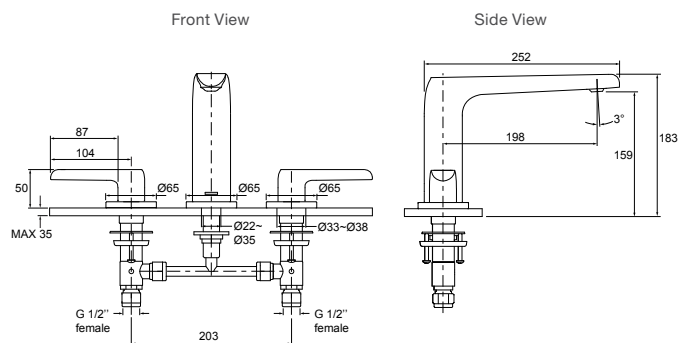

Features

- ¼ turn ceramic disc cartridges
- Adjustable directional aerator

Polished Chrome Code: 97363T-4E-CP
Titanium Code: 97363T-4E-TT