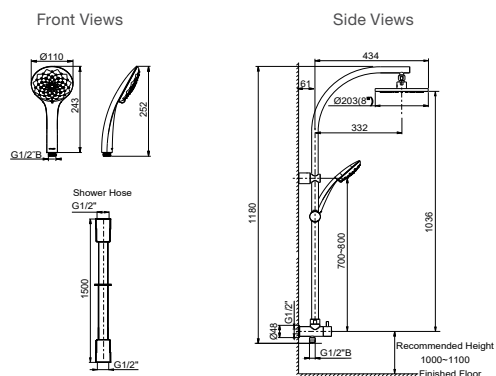

Code: 24581T-E-CP

SHOWERING TAPWARE

Rain Duet Dual Renew Column – Square Showerhead

Rose Gold

Matte Black

Features

- Direct connection shower column
- Dual check valve
- Suitable for mains pressure
- WELS Rating: 3 Star, 8 litres/min