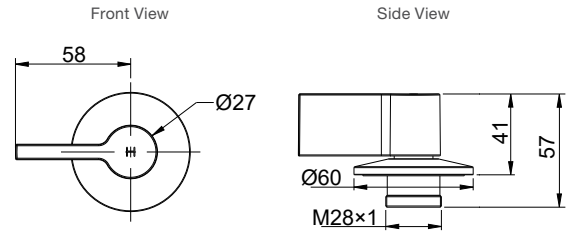

Features

- Premium metal construction
- A range of interchangeable Components spouts available

Polished Chrome	Code: 77981T-4-CP
Brushed Nickel	Code: 77981T-4-BN
Brushed Brass	Code: 77981T-4-2MB
Matte Black	Code: 77981T-ZZ-BL
Add Valve* – Valve	Code: 28139T-DR-NA