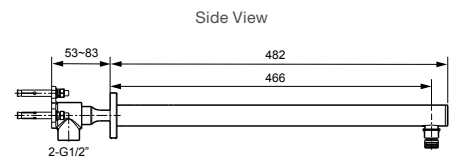

SHOWERING TAPWARE

Statement Dual Function Ceiling Mount Rainhead Arm – 127mm

Features

- Compatible with multi-function rainheads

Polished Chrome	Code: 26325T-CP
Matte Black	Code: 26325T-BL
Brushed Nickel	Code: 26325T-BN
Brushed Brass	Code: 26325T-2MB

Statement Dual Function Ceiling Mount Rainhead Arm – 254mm

Features

- Compatible with multi-function rainheads

Polished Chrome	Code: 26326T-CP
Matte Black	Code: 26326T-BL
Brushed Nickel	Code: 26326T-BN
Brushed Brass	Code: 26326T-2MB

Statement Dual Function Wall Mount Rainhead Arm – 355mm

Features

- Compatible with multi-function rainheads

Polished Chrome	Code: 26323T-CP
Matte Black	Code: 26323T-BL
Brushed Nickel	Code: 26323T-BN
Brushed Brass	Code: 26323T-2MB

Statement Dual Function Wall Mount Rainhead Arm – 482mm

Features

- Compatible with multi-function rainheads

Polished Chrome	Code: 26324T-CP
Matte Black	Code: 26324T-BL
Brushed Nickel	Code: 26324T-BN
Brushed Brass	Code: 26324T-2MB