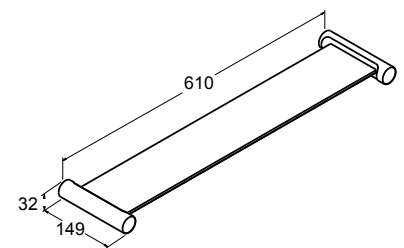

July/Viteo Hotelier 610mm

Code: 45400T-CP

Isometric View

**July/Viteo** Glass Shelf 610mm

Code: 9315T-CP

Isometric View

**July/Viteo** Towel Ring 212mm

Code: 45401T-CP