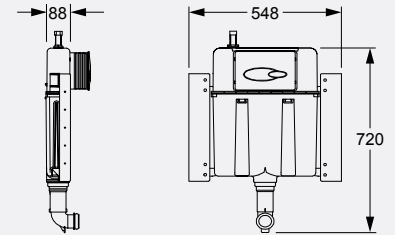

Pick the toilet, in-wall cistern and flush plate you want (all sold separately)

Step 1 Choose your wall hung or wall faced toilet (pan and seat)

Step 2 Choose your in-wall cistern

Mechanical in-wall cistern: Standard height and fit in a 90mm cavity. The flush plate has to be connected to the in wall cistern so must be positioned in a specific place on the wall above the toilet.

Pneumatic in-wall cistern: Available in standard, which fits in a 90mm cavity and low level, which fits in a 150mm cavity. Low level are for use in special installations. Flush plates don't have to be connected to the in-wall tank and can be installed within a 4m radius of the toilet.

Wall Hung

Wall Faced

Code: 20010A-PNE-NA

Pneumatic Wall Faced 90mm Standard Height

Code: 78077A-PNE-NA

Pneumatic Wall Hung 150mm Low Level
(Indent only – lead time upon application.)

Code: 20007A-PNE-NA

Pneumatic Wall Faced 150mm Low Level

Code: 78074A-PNE-NA

PICTURED: Pebble Flush Plate with Chrome Finish