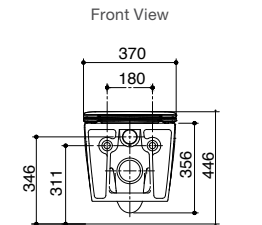

Grande Wall Faced Toilet Pan & Seat

PICTURED: ModernLife Wall Faced Toilet Pan & Seat

Features

- HygieneMax™ rimless pan
- WELS 4 star, dual flush 4.5/3L
- Quiet Close™, Vertical Quick Release toilet seat

Wrapover seat	Code: 22640A-0
Slim seat	Code: 22640A-SLS-0
Elite seat	Code: 22640A-ELS-0

Note: Pan and seat only. Refer to pages 46-47 for available tank and flush plate options.

In Wall Views – Low Height

Grande Wall Hung Toilet Pan & Seat

Features

- HygieneMax™ rimless pan
- WELS 4 star, dual flush 4.5/3L
- Quiet Close™, Vertical Quick Release toilet seat

Wrapover seat	Code: 22638A-0
Slim seat	Code: 22638A-SLS-0
Elite seat	Code: 22638A-ELS-0

Note: Pan and seat only. Refer to pages 46-47 for available tank and flush plate options.