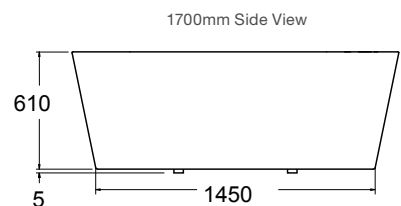

Evok 2.0 Seamless Oval Freestanding Bath

Features

- Available in three sizes
- Seamless, smooth gloss finish, Slimline acrylic freestanding bath
- Extra slim 25mm rim
- Ergonomically designed
- 40mm chrome pop-up waste and overflow

1500mm L 1500 x W 750 x D 610

Internal Measurements

Seating Width:	564mm
Base Length:	927mm
Depth:	410mm
Capacity to Overflow:	228L
Dry Weight:	42kg

Code: 25167A-0

1600mm L 1600 x W 750 x D 610

Internal Measurements

Seating Width:	564mm
Base Length:	1027mm
Depth:	410mm
Capacity to Overflow:	256L
Dry Weight:	49kg

Code: 25166A-0

1700mm L 1700 x W 750 x D 610

Internal Measurements

Seating Width:	564mm
Base Length:	1127mm
Depth:	410mm
Capacity to Overflow:	284L
Dry Weight:	53kg

Code: 25165A-0