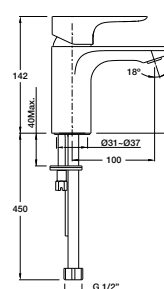

TAPWARE & ACCESSORIES

Aleo

State-of-the-art products inspired the Aleo tapware range – striking the perfect balance of minimalist design and intuitive function.

Aleo Basin Mixer

Features

- Ceramic disc cartridge
- Metal construction
- Suitable for mains pressure
- WELS Rating: 5 Star, 6 litres/min

Code: 72275T-4ND-CP

Side View

Aleo Tall Basin Mixer

Features

- Ceramic disc cartridge
- Metal construction
- Suitable for mains pressure
- WELS Rating: 5 Star, 6 litres/min

Code: 98868T-4ND-CP

Aleo Wall Mount Basin Mixer

Features

- Ceramic disc cartridge
- WELS Rating: 5 Star, 6 litres/min

Code: 79018T-4ND-CP

PICTURED: Aleo Basin Mixer