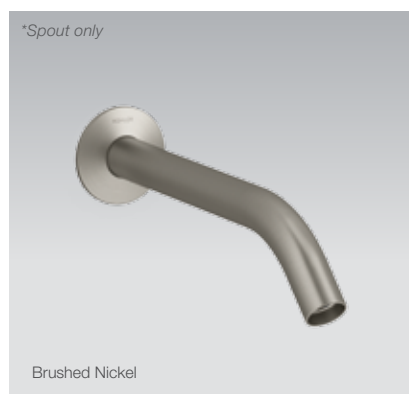

Front View

Side View

*Note: Valve must be purchased in addition to handles.

Components Wall Mount Tube Basin Spout

Features

- Premium metal construction
- A range of interchangeable Components handles available
- WELS Rating: 5 Star, 6 litres/min