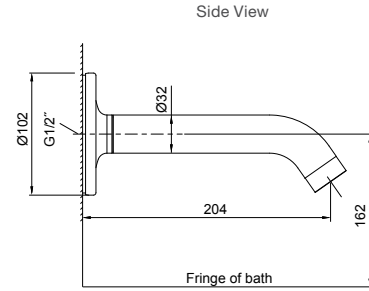

TAPWARE & ACCESSORIES

Purist Wall Mount Bath Spout

Features

- Suitable for mains pressure

Polished Chrome	Code: 14426A-CP
Rose Gold	Code: 14426A-RGD
Brushed Nickel	Code: 14426A-BN
Brushed Bronze	Code: 14426A-BV

*Note: Mixer must be purchased in addition to spout.

Purist Hob Mount Bath Set with Lever handles

Features

- 1/4 turn ceramic disc cartridges
- Suitable for mains pressure

Polished Chrome	Code: 14428A-4-CP
Rose Gold	Code: 14428A-4-RGD
Brushed Nickel	Code: 14428A-4-BN
Brushed Bronze	Code: 14428A-4-BV

Purist Bath or Shower Mixer

Features

- 40mm ceramic disc cartridge
- Suitable for mains pressure

Includes

- Trim kit, In-wall valve

Polished Chrome	Code: 77927A-CP
Rose Gold	Code: 77927A-RGD
Brushed Nickel	Code: 77927A-BN
Brushed Bronze	Code: 77927A-BV

Purist Bath and Shower Mixer with Diverter

Features

- 40mm ceramic disc cartridge
- Suitable for mains pressure

Includes

- Trim kit, In-wall valve with diverter

Polished Chrome	Code: 77926A-CP
Rose Gold	Code: 77926A-RGD
Brushed Nickel	Code: 77926A-BN
Brushed Bronze	Code: 77926A-BV