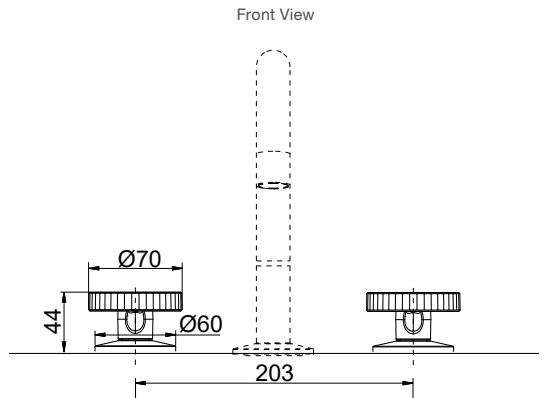

TAPWARE & ACCESSORIES

Components Hob Mount Lever Handles

Features

- Premium metal construction
- A range of interchangeable Components spouts available
- Valves included

Polished Chrome	Code: 77990T-4DR-CP
Brushed Nickel	Code: 77990T-4DR-BN
Brushed Brass	Code: 77990T-4DR-2MB
Matte Black	Code: 77990T-4DR-BL

Components Hob Mount Oyl Handles

Features

- Premium metal construction
- A range of interchangeable Components spouts available
- Valves included

Polished Chrome	Code: 77990T-8DR-CP
Brushed Nickel	Code: 77990T-8DR-BN
Brushed Brass	Code: 77990T-8DR-2MB
Matte Black	Code: 77990T-8DR-BL

Components Hob Mount Industrial Handles

- Premium metal construction
- A range of interchangeable Components spouts available
- Valves included

Polished Chrome	Code: 77990T-9DR-CP
Brushed Nickel	Code: 77990T-9DR-BN
Brushed Brass	Code: 77990T-9DR-2MB
Matte Black	Code: 77990T-9DR-BL

Components Hob Mount Rocker Handle

Features

- Premium metal construction
- A range of interchangeable Components spouts available
- Valves included

Polished Chrome	Code: 77963T-8ADR-CP
Brushed Nickel	Code: 77963T-8ADR-BN
Brushed Brass	Code: 77963T-8ADR-2MB
Matte Black	Code: 77963T-8ADR-BL

PICTURED: Components Hob Rocker Handles