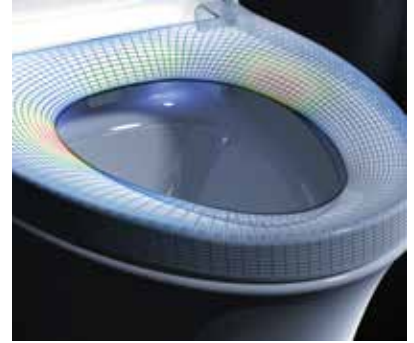

Ergonomic French curve seat