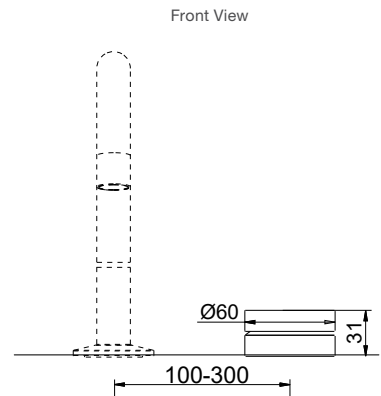

PICTURED: Components Hob Rocker Handles