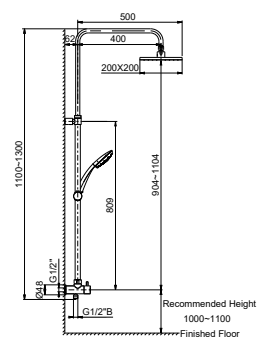

SHOWERING TAPWARE

Rain Duet Dual Renew Column – Square Showerhead

Features

- Direct connection shower column
- Dual check valve
- Suitable for mains pressure
- WELS Rating: 3 Star, 8 litres/min

Includes

- 200mm round Katalyst rainhead and Renew 3-function handshower

Polished Chrome

Code: 24582T-E-CP

Rose Gold

Code: 24582T-AE-RGD

Brushed Nickel

Code: 24582T-AE-BN

Brushed Bronze

Code: 24582T-AE-BV

Matte Black

Code: 24582T-AE-BL

Moderne Brushed Brass

Code: 24582T-AE-2MB

Finishes

Front Views

Side Views