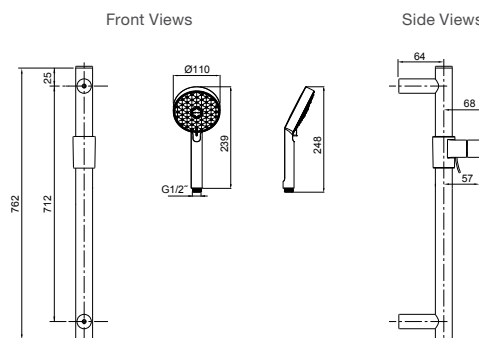

- 1.5m hose
- Slide rail and wall elbow

Code: 27449A-BL

Rain Duet Matte Black Slide Rail with Rain Duet Handshower

Features

- Catalyst air induction technology
- Easy touch multifunction shower
- WELS Rating: 3 Star, 9 litres/min