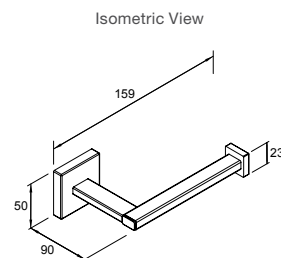

Square Toilet Paper Holder

Features

- Open-ended design for easy access
- Premium metal construction for durability and reliability
- KOHLER finishes resist corrosion and tarnishing

Polished Chrome	Code: 23292-CP
Matte Black	Code: 23292-BL
Brushed Nickel	Code: 23292-BN
Brushed Brass	Code: 23292-2MB

Square Double Toilet Paper Holder

Features

- Holds two rolls of toilet paper
- Premium metal construction for durability and reliability
- KOHLER finishes resist corrosion and tarnishing

Polished Chrome	Code: 23288-CP
Matte Black	Code: 23288-BL
Brushed Nickel	Code: 23288-BN
Brushed Brass	Code: 23288-2MB

Square Vertical Toilet Paper Holder

Features

- Open-ended design for easy access
- Premium metal construction for durability and reliability
- KOHLER finishes resist corrosion and tarnishing

Polished Chrome	Code: 23289-CP
Matte Black	Code: 23289-BL
Brushed Nickel	Code: 23289-BN
Brushed Brass	Code: 23289-2MB

Square Robe Hook

Features

- Open-ended design for easy access
- Premium metal construction for durability and reliability
- KOHLER finishes resist corrosion and tarnishing

Polished Chrome	Code: 23290-CP
Matte Black	Code: 23290-BL
Brushed Nickel	Code: 23290-BN
Brushed Brass	Code: 23290-2MB