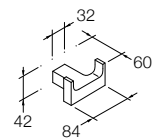

Strayt Towel Bar 457mm

Features

- Sizes available: 457mm

Code: 98419T-CP

Strayt Robe Hook / Double Robe Hook

Robe hook Code: 37345T-CP
 Double robe hook Code: 37346T-CP

Isometric View

Isometric View