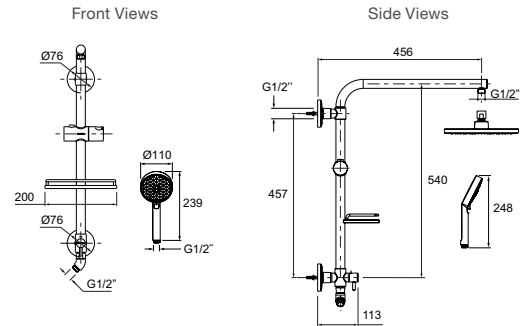

SHOWERING TAPWARE

HydroRail Rain Shower Square Column Standard

Features

- Top inlet for retrofit with previous fixed showerhead installations
- 200mm ABS showerhead with Katalyst Spray technology
- 110mm multifunction handshower
- Arched showerarm for increased rainhead clearance
- Suitable for mains pressure
- WELS Rating: 3 Star, 9 litres/min

Code: 78569A-CP

HydroRail Rain Shower Round Column Standard

Features

- Top inlet for retrofit with previous fixed showerhead installations
- 200mm ABS showerhead with Katalyst Spray technology
- 110mm multifunction handshower
- Arched showerarm for increased rainhead clearance
- Suitable for mains pressure
- WELS Rating: 3 Star, 9 litres/min

Code: 78566A-CP

HydroRail Rain Shower Square Column Premium

Features

- Top inlet for retrofit with previous fixed showerhead installations
- 200mm metal showerhead with Katalyst Spray technology
- 110mm multifunction handshower
- Arched showerarm for increased rainhead clearance
- Suitable for mains pressure
- WELS Rating: 3 Star, 7.5 litres/min

Code: 78564A-CP

HydroRail Rain Shower Round Column Premium

Features

- Top inlet for retrofit with previous fixed showerhead installations
- 200mm metal showerhead with Katalyst Spray technology
- 110mm multifunction handshower
- Arched showerarm for increased rainhead clearance
- Suitable for mains pressure
- WELS Rating: 3 Star, 7.5 litres/min

Code: 78559A-CP