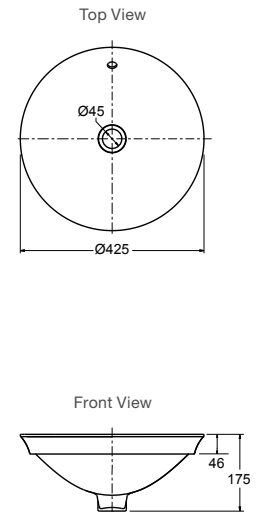

Code: 96117T-0

Honed Black Basin

Code: 96117T-HB1

Glittering Snow White

Code: 96117T-G81

Veil Round Vessel Basin

Features

- Supramic technology provides a thinner yet stronger ceramic
- 425mm self-rimming vessel with 5mm thin edge
- KOHLER CleanCoat® for a lustrous, spotless look and carefree maintenance
- Overflow outlet