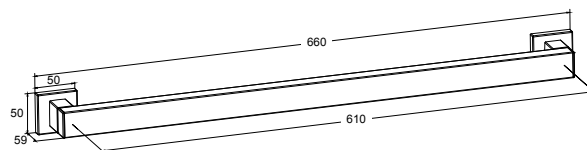

1067mm bar

Polished Chrome	Code: 23297-CP
Matte Black	Code: 23297-BL
Brushed Nickel	Code: 23297-BN
Moderne Brushed Brass	Code: 23297-2MB

Isometric Views

305mm, Matte Black

457mm, Brushed Nickel

610mm, Polished Chrome