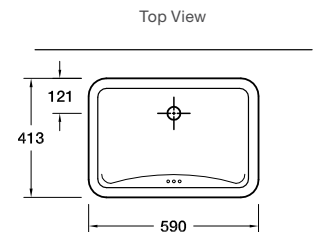

Ladena Under-Counter Basin

Features

- Ceramic
- 590mm under-counter basin
- Under countertop installation
- Overflow outlet

Includes

- Bench top cutting template
- Bench fixing clamps
- Bench fixing anchors and screws

590mm Code: 2215X-0
686mm Code: 76509K-0