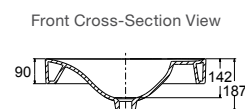

Chalice Sleek Oval Vessels with Storage Deck

Features

- Ceramic
- 580mm countertop basin
- 7mm slim rim

Includes

- Bench top cutting template

Code: 31703T-0