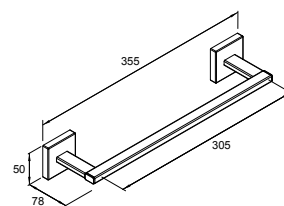

Isometric Views