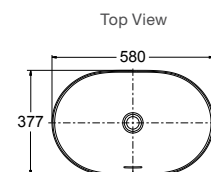

Chalice Sleek Oval Vessels

Features

- Ceramic
- 580mm countertop basin
- 7mm slim rim

Includes

- Bench top cutting template

Code: 31701T-0