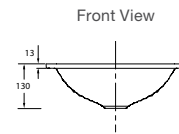

ARTIST EDITIONS

Kallos Spun Glass Under Counter Basin

The Kallos spun glass under counter basin offers a distinctive architectural pattern reminiscent of fine crystal.

Includes

- Bench top cutting template
- Bench fixing clips
- Bench fixing anchors and screws

Code: 2361-B11