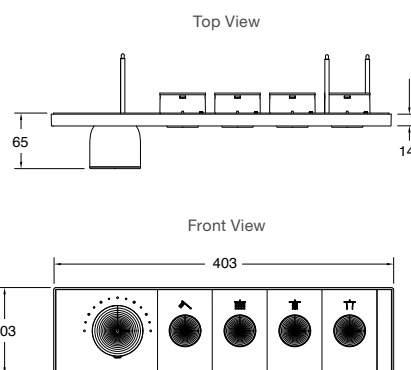

Anthem Recessed Mechanical Thermostatic Valve – Three Outlets (3OT)

Features

- High-flow mechanically controlled thermostatic mixing valve
- Adjustable comfort setting
- Up to 30 L/min Flow rate
- Requires three-outlet thermostatic valve control panel trim with recessed push button (sold separately)

Code: 26341X-NA

Anthem Recessed Mechanical Thermostatic Control – Four Outlets (4OT)

Features

- Trim plate includes temperature control knob with pop-out water volume control buttons
- Requires four-port thermostatic valve with integral volume control (sold separately).

- Polished Chrome Code: 26348T-9-CP
- Matte Black Code: 26348T-9-BL
- Brushed Nickel Code: 26348T-9-BN
- Brushed Brass Code: 26348T-9-2MB

Moderne Brushed Brass

Anthem Recessed Mechanical Thermostatic Valve – Four Outlets (4OT)

Features

- High-flow mechanically controlled thermostatic mixing valve
- Adjustable comfort setting
- Up to 30 L/min Flow rate
- Requires four-outlet thermostatic valve control panel trim with recessed push button (sold separately)

Code: 26342X-NA