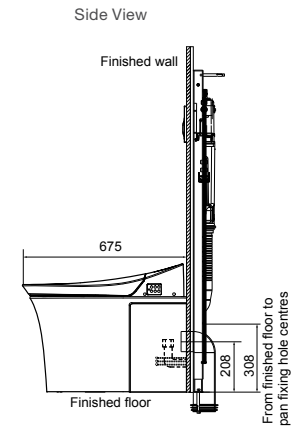

Veil Wall Faced Intelligent Toilet

Toilet Features

- WELS 4 star, dual flush 4.5/3L
- Touchless or manual flush button panel
- Ergonomic French curve seat with antibacterial material
- Sensor activated auto open and close function for seat lid
- Insulated in-wall cistern – fully framed
- Build in LED night-light
- Deodoriser function
- Rimless pan design
- Vitreous china
- S-trap only