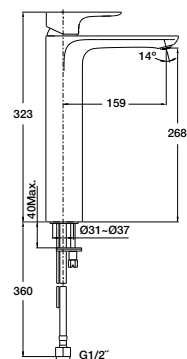

TAPWARE & ACCESSORIES

Aleo

State-of-the-art products inspired the Aleo tapware range – striking the perfect balance of minimalist design and intuitive function.

Aleo Basin Mixer

Features

- Ceramic disc cartridge
- Metal construction
- Suitable for mains pressure
- WELS Rating: 5 Star, 6 litres/min

Code: 72275T-4ND-CP

Aleo Tall Basin Mixer

Features

- Ceramic disc cartridge
- Metal construction
- Suitable for mains pressure
- WELS Rating: 5 Star, 6 litres/min

Code: 98868T-4ND-CP

Side View

Aleo Wall Mount Basin Mixer

Features

- Ceramic disc cartridge
- WELS Rating: 5 Star, 6 litres/min

Code: 79018T-4ND-CP

PICTURED: Aleo Basin Mixer