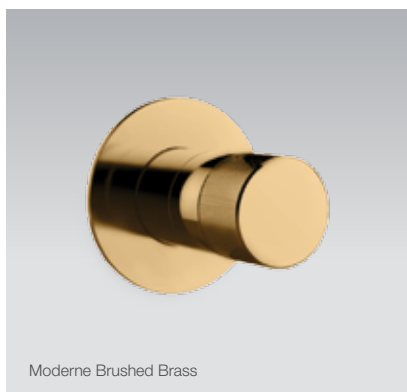

*Note: Valve must be purchased in addition to mixer.

PICTURED: Components Tall Basin Mixer

Components Shower or Bath Mixer

Features

- Premium metal construction

Polished Chrome	Code: 21398T-4-CP
Brushed Nickel	Code: 21398T-4-BN
Brushed Brass	Code: 21398T-4-2MB
Matte Black	Code: 21398T-4-BL
Add Valve* – Valve	Code: 78981T-DR-NA

*Note: Valve must be purchased in addition to mixer.

Components Shower and Bath Mixer with Diverter

Features

- Premium metal construction

Mixer – Polished Chrome	Code: 21397T-4-CP
Add Valve* – Polished Chrome	Code: 78980T-DR-CP
Mixer – Brushed Nickel	Code: 21397T-4-BN
Add Valve* – Brushed Nickel	Code: 78980T-ZZ-BN
Mixer – Matte Black	Code: 21397T-4-BL
Add Valve* – Matte Black	Code: 78980T-DR-BL

*Note: Valve must be purchased in addition to mixer.

Components Shower or Bath Mixer (Oyl)

Moderne Brushed Brass

Features

- Premium metal construction

Polished Chrome	Code: 21398T-8-CP
Brushed Nickel	Code: 21398T-8-BN
Brushed Brass	Code: 21398T-8-2MB
Matte Black	Code: 21398T-8-BL
Add Valve* – Valve	Code: 78981T-DR-NA

Front View

Side View

*Note: Valve must be purchased in addition to mixer.

TAPWARE & ACCESSORIES

Components Shower and Bath Mixer with Diverter (Oyl)

Features

- Premium metal construction

Mixer – Polished Chrome