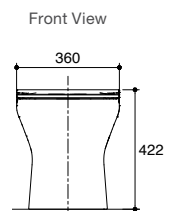

In Wall Views – Low Height