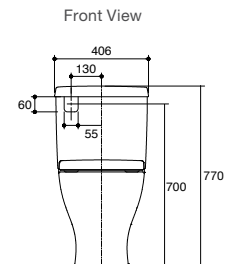

Reach II Back to Wall Toilet Suite

Features

- HygieneMax® rimless pan
- WELS 4 star, dual flush 4.5/3L
- Quiet Close™, quick release toilet seat
- Top left rear entry or right/left pan side entry
- S-trap set out: 90mm – 170mm (with vario pan connector and 20mm pan collar 12503A-NA – supplied); Optional: 170mm-230mm (with long adjustable vario pan connector, 77837A-NA – not supplied)
- P-trap set out: 185mm

Wrapover seat Code: 21016A-0

Slim seat Code: 21001A-0

Reach Compact Back to Wall Toilet Suite

Features

- 600mm projection for small spaces
- WELS 4 star, dual flush 4.5/3L
- Quiet Close™, quick release toilet seat
- Top left rear entry or right/left and side entry
- S-trap set out: 90mm – 160mm; Optional: 160mm-230mm (with long adjustable vario pan connector and 20mm pan collar, 77837A-NA – not supplied)
- P-trap set out: 185mm

Top left rear inlet Code: 5233A-0

Rear or side entry Code: 77303A-0