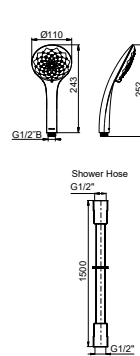

Brushed Bronze

Code: 24582T-AE-BV

Matte Black

Code: 24582T-AE-BL

Moderne Brushed Brass

Code: 24582T-AE-2MB

Finishes

Front Views