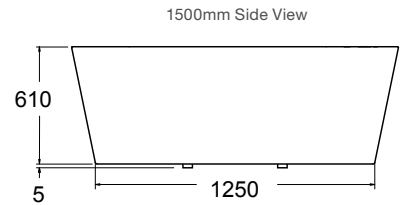

Evok 2.0 Seamless Oval Freestanding Bath

Features

- Available in three sizes
- Seamless, smooth gloss finish, Slimline acrylic freestanding bath
- Extra slim 25mm rim
- Ergonomically designed
- 40mm chrome pop-up waste and overflow

1500mm L 1500 x W 750 x D 610

Internal Measurements

Seating Width:	564mm
Base Length:	927mm
Depth:	410mm
Capacity to Overflow:	228L
Dry Weight:	42kg

Code: 25167A-0

1600mm L 1600 x W 750 x D 610

Internal Measurements

Seating Width:	564mm
Base Length:	1027mm
Depth:	410mm
Capacity to Overflow:	256L
Dry Weight:	49kg

Code: 25166A-0

1700mm L 1700 x W 750 x D 610

Internal Measurements

Seating Width:	564mm
Base Length:	1127mm
Depth:	410mm
Capacity to Overflow:	284L
Dry Weight:	53kg

Code: 25165A-0