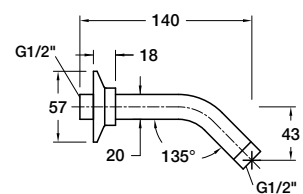

Kohler Wall Mount Elbow Shower Arm

Features

- Arm Length: 463mm

Code: 16346A-CP

Side View

Purist Shower Arm

Code: 45918T-CP

Side View