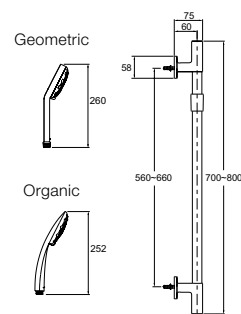

Slide Showers

KOHLER performance slide showers with handshower adjust to virtually any position, giving you total command of your showering experience. All slide showers and showerheads are cleverly designed to complement and coordinate with other KOHLER bathroom products.

Exhale Slide Shower

Features

- Catalyst air induction technology
- Multifunction shower head including a unique soft silk spray suitable for thin/fragile skin
- Suitable for mains pressure
- WELS Rating: 3 Star, 9 litres/min

Includes

- 1.5m hose
- Slide rail and wall elbow

Code: 77361T-E-CP

Front Views

Side Views

Renew Slide Showers

Features

- Multifunction handshower
- Suitable for mains pressure
- WELS Rating: 3 Star, 9 litres/min

Includes

- 1.5m hose
- Slide rail and wall elbow

Geometric Code: 76881T-E-CP
Organic Code: 76882T-E-CP

Front Views

Side Views

Awaken Slide Shower

Features

- Multifunction handshower
- Suitable for mains pressure
- WELS Rating: 3 Star, 9 litres/min

Includes

- 1.5m hose
- Slide rail and wall elbow

Code: 76667T-E-CP

Front Views

Side Views