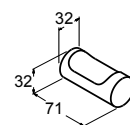

Code: 45394T-CP

Isometric View