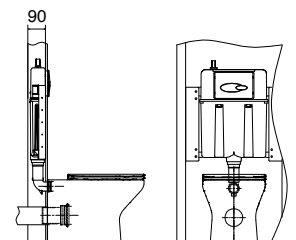

Slim seat Code: 78463A-0

Elite seat Code: 21295A-0

Note: Pan and seat only. Refer to pages 46-47 for available tank and flush plate options.

Slim Seat

In Wall Views – Low Height

In Wall Views – Slim

Grande Wall Faced Toilet Pan & Seat