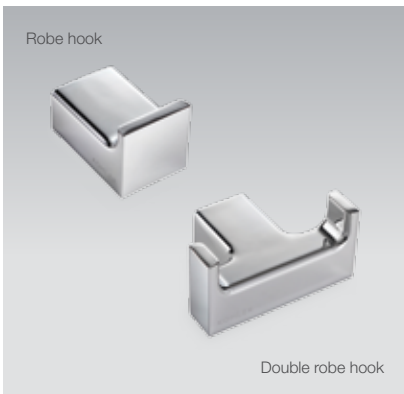

Strayt Towel Bar 457mm

Features

- Sizes available: 457mm

Code: 98419T-CP

Strayt Robe Hook / Double Robe Hook

Robe hook Code: 37345T-CP
 Double robe hook Code: 37346T-CP

Isometric View

Isometric View