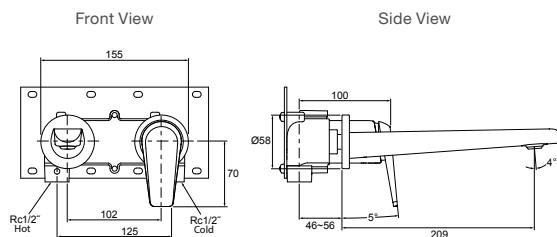

Features

- Ceramic disc cartridge
- Adjustable directional aerator
- WELS Rating: 5 Star, 6 litres/min

Polished Chrome Code: 97358T-4ND-CP
Titanium Code: 97358T-4ND-TT