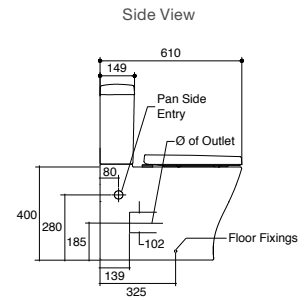

Reach II Back to Wall Toilet Suite

Features

- HygieneMax® rimless pan
- WELS 4 star, dual flush 4.5/3L
- Quiet Close™, quick release toilet seat
- Top left rear entry or right/left pan side entry
- S-trap set out: 90mm – 170mm (with vario pan connector and 20mm pan collar 12503A-NA – supplied); Optional: 170mm-230mm (with long adjustable vario pan connector, 77837A-NA – not supplied)
- P-trap set out: 185mm

Wrapover seat Code: 21016A-0

Slim seat Code: 21001A-0

Reach Compact Back to Wall Toilet Suite

Features

- 600mm projection for small spaces
- WELS 4 star, dual flush 4.5/3L
- Quiet Close™, quick release toilet seat
- Top left rear entry or right/left and side entry
- S-trap set out: 90mm – 160mm; Optional: 160mm-230mm (with long adjustable vario pan connector and 20mm pan collar, 77837A-NA – not supplied)
- P-trap set out: 185mm

Top left rear inlet Code: 5233A-0

Rear or side entry Code: 77303A-0