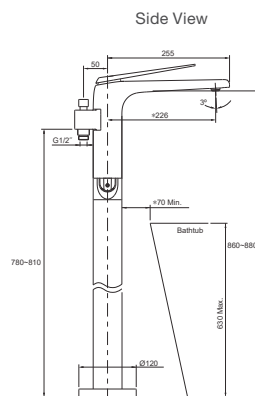

Polished Chrome Code: 21359A-CP
 Titanium Code: 21359A-TT

Avid Towel Bars

457mm Polished Chrome Code: 97494T-CP
 457mm Titanium Code: 97494T-TT
 610mm Polished Chrome Code: 97495T-CP
 610mm Titanium Code: 97495T-TT