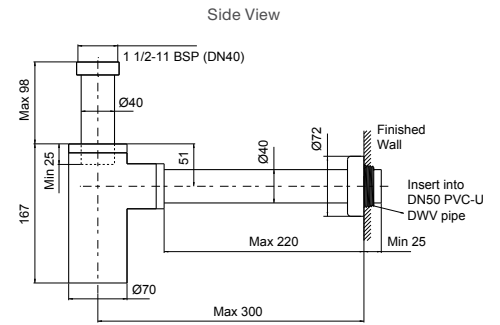

Bottle Trap

Features

- Standard 40mm (1-1/2" BSPP) inlet
- Must connected to DN50 PVC-U DWV outlet pipe
- Solid brass construction
- Suitable with KOHLER wastes

- Polished Chrome
- Rose Gold
- Brushed Nickel
- Brushed Bronze
- Titanium
- Blackened Bronze

- Code: 98461A-CP
- Code: 98461A-RGD
- Code: 98461A-BN
- Code: 98461A-BV
- Code: 98461A-TT
- Code: 98461A-2BL

Finishes

PVD Finishes

Innovation begins from within

KOHLER Click-up Waste finishes are in PVD (Physical Vapour Deposition), a state-of-the-art process which creates a lustrous and durable finish.

The PVD finish occurs inside a vacuum that molecularly bonds the finish to tapware

creating durable, long lasting and authentic finishes in distinctive colours with a lifetime warranty.

In addition, the PVD colour finishes are scratch, tarnish and corrosion resistant – twice exceeding industry standards for finish testing, resulting in a product that is easy to maintain and clean.

Advantages at a glance

- Enhanced corrosion and scratch-resistance
- Lustrous and durable surface for lasting beauty
- Wide variety of colours and materials to accommodate a multitude of styles

PVD Finishes:

Also Available (Non-PVD Finishes):