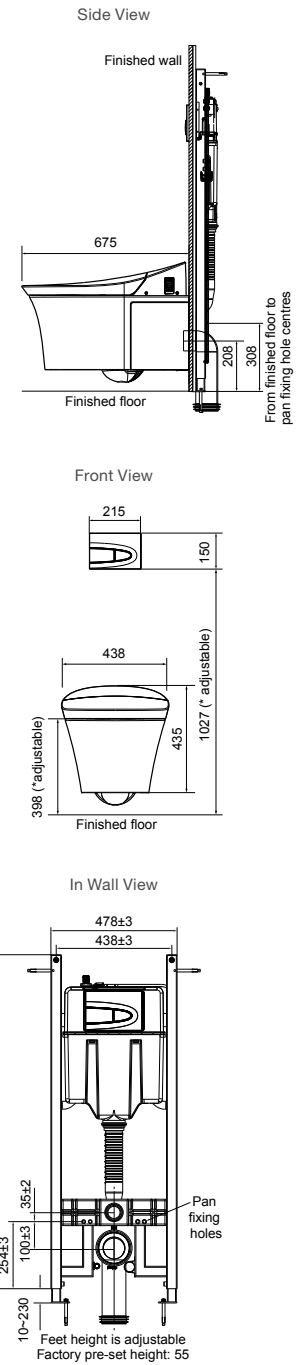

Veil Wall Hung Intelligent Toilet

Toilet Features

- WELS 4 star, dual flush 4.5/3L
- Touchless or manual flush button panel
- Ergonomic French curve seat with antibacterial material
- Sensor activated auto open and close function for seat lid
- Insulated in-wall cistern – fully framed
- Build in LED night-light
- Deodoriser function
- Rimless pan design
- Vitreous china

Bidet Features

- Instantly heated water with stainless steel wand
- Spray wand features adjustable water pressure and temperature.
- Select massage/spiral spray pattern
- Air blower and heated seat with adjustable temperature
- Self-cleaning and UV sanitising nozzle

Code: 5402A-0

Please Note: Maximum weight limit for the seat is 136kg. Veil must be installed in accordance with AS/NZS 3500.1, which will require the installation of a high hazard backflow prevention device (not supplied). Please consult with your registered Plumber or Hydraulic Consultant.

**Rated voltage: 220–240V, 50/60Hz.
Rated power: 1100W.
Max instant power: 1600W.**