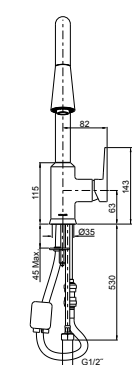

Finishes

Front View