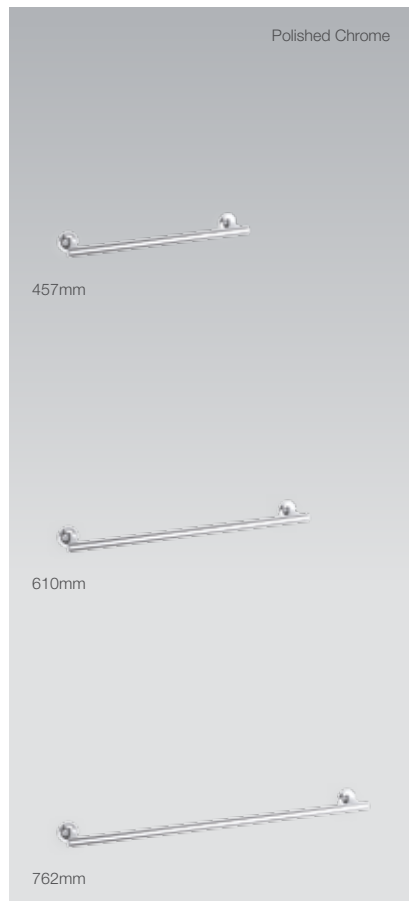

Purist Robe Hook

Polished Chrome Code: 14443-CP
 Rose Gold Code: 14443-RGD
 Brushed Nickel Code: 14443-BN
 Brushed Bronze Code: 14443-BV

TAPWARE & ACCESSORIES

Purist Towel Bars

Features

- Sizes available: 457mm, 610mm, 762mm