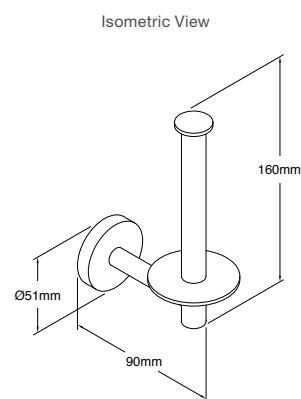

TAPWARE & ACCESSORIES

Elate Robe Hook

Polished Chrome	Code: 27290-CP
Brushed Nickel	Code: 27290-BN
Brushed Brass	Code: 27290-2MB
Matte Black	Code: 27290-BL

Elate Vertical Toilet Roll Holder

Polished Chrome	Code: 27293-CP
Brushed Nickel	Code: 27293-BN
Brushed Brass	Code: 27293-2MB
Matte Black	Code: 27293-BL

Elate Toilet Tissue Holder

Polished Chrome	Code: 27292-CP
Brushed Nickel	Code: 27292-BN
Brushed Brass	Code: 27292-2MB
Matte Black	Code: 27292-BL

Elate Double Toilet Tissue Holder

Polished Chrome	Code: 27289-CP
Brushed Nickel	Code: 27289-BN
Brushed Brass	Code: 27289-2MB
Matte Black	Code: 27289-BL

PICTURED: Elate Towel Arm 229mm