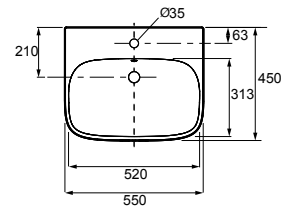

ModernLife Wall-Hung Basin

Top View

Features

- Ceramic
- 550mm wall-mount basin
- Overflow outlet
- KOHLER CleanCoat® for a lustrous, spotless look and carefree maintenance

Includes

- Wall fixing bolts and anchors
- Chrome overflow cover

One Taphole	Code: 77767K-1-0
No Taphole	Code: 77767K-0
Three Tapholes	Code: 77767K-8-0
Optional Towel Bar	Code: 24987T-CP