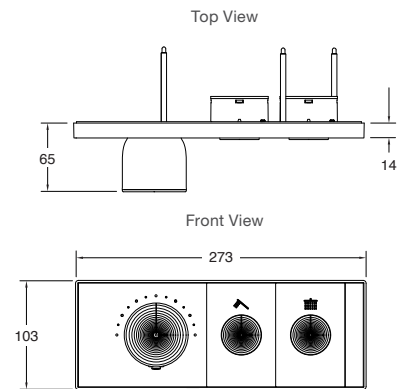

Features

- Trim plate includes temperature control knob with pop-out water volume control buttons
- Requires two-port thermostatic valve with integral volume control (sold separately).

Polished Chrome	Code: 26346T-9-CP
Matte Black	Code: 26346T-9-BL
Brushed Nickel	Code: 26346T-9-BN
Brushed Brass	Code: 26346T-9-2MB