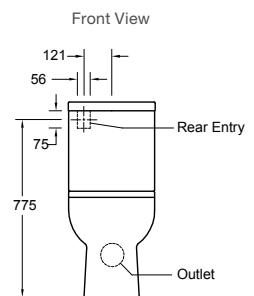

TOILETS

BACK TO WALL

Kohler Dual Back to Wall Toilet Suite

Features

- Box rim
- WELS 4 star, dual flush 4.5/3L
- Top left rear entry or right/left pan side entry
- Quiet Close™, VQR® (vertical quick release) toilet seat
- S-trap set out: 90mm-140mm with vario pan connector and 20mm pan collar – supplied; Optional: 160mm-230mm (with long adjustable vario pan connector, 77837A-NA – not supplied)
- P-trap set out: 185mm

Top left rear inlet Code: 4346A-0

Rear or side entry Code: 77304A-0

ModernLife Back to Wall Toilet Suite

Features

- HygieneMax® rimless pan
- WELS 4 star, dual flush 4.5/3L
- Quiet Close™ toilet seat
- Optional Elite seat (including night light and fragrance pack)
- Top left rear inlet only
- S-trap set out: 90mm-110mm (with vario pan connector and 20mm offset pan collar – supplied); Optional: 180mm-280mm (with long adjustable vario pan connector, 77837A-NA – not supplied)
- P-trap set out: 185mm

Slim seat Code: 78469A-0

Elite seat Code: 77766A-0