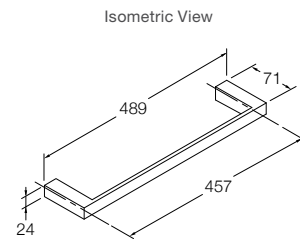

Strayt Towel Bar 457mm

Features

- Sizes available: 457mm

Code: 98419T-CP

Strayt Robe Hook / Double Robe Hook

Robe hook Code: 37345T-CP
 Double robe hook Code: 37346T-CP

Isometric View

Isometric View