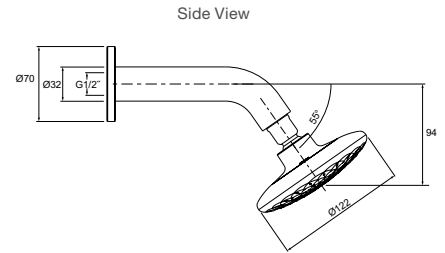

SHOWERING TAPWARE

Exhale Showerhead

Features

- Catalyst air induction technology
- Suitable for mains pressure
- WELS Rating: 3 Star, 9 litres/min

Includes

- Shower arm

Code: 72597T-E-CP

Aleo Dual Shower Column – Exposed Valve

Features

- Direct connection shower column
- Dual check valve
- Suitable for mains pressure
- NZ WELS Rating: 3 Star, 9 litres/min

Includes

- 200mm round super-slim rainhead and 3-function handshower

Code: 97826T-4E-CP

Aleo Thermostatic Dual Shower Column – Exposed Valve

Features

- Thermostatic valves
- Catalyst rainhead with zero-dripping technology
- Suitable for mains pressure
- NZ WELS Rating : 3 Star, 9 litres/min

Includes

- 250mm round super-slim rainhead and 3-function handshower

Code: 97822T-9E-CP

Loure Shower Column

Features

- Metal construction
- Suitable for mains pressure
- Multifunction handshower
- WELS Rating: 3 Star, 9 litres/min

Code: 6219A-CP