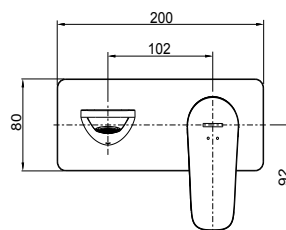

TAPWARE & ACCESSORIES

Aleo

State-of-the-art products inspired the Aleo tapware range – striking the perfect balance of minimalist design and intuitive function.

Aleo Basin Mixer

Features

- Ceramic disc cartridge
- Metal construction
- Suitable for mains pressure
- WELS Rating: 5 Star, 6 litres/min

Code: 72275T-4ND-CP

Aleo Tall Basin Mixer

Features

- Ceramic disc cartridge
- Metal construction
- Suitable for mains pressure
- WELS Rating: 5 Star, 6 litres/min

Code: 98868T-4ND-CP

Aleo Wall Mount Basin Mixer

Features

- Ceramic disc cartridge
- WELS Rating: 5 Star, 6 litres/min

Code: 79018T-4ND-CP

Front View

PICTURED: Aleo Basin Mixer