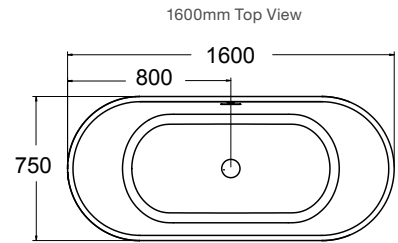

Evok 2.0 Seamless Oval Freestanding Bath

Features

- Available in three sizes
- Seamless, smooth gloss finish, Slimline acrylic freestanding bath
- Extra slim 25mm rim
- Ergonomically designed
- 40mm chrome pop-up waste and overflow

1500mm L 1500 x W 750 x D 610

Internal Measurements

Seating Width:	564mm
Base Length:	927mm
Depth:	410mm
Capacity to Overflow:	228L
Dry Weight:	42kg

Code: 25167A-0

1600mm L 1600 x W 750 x D 610

Internal Measurements

Seating Width:	564mm
Base Length:	1027mm
Depth:	410mm
Capacity to Overflow:	256L
Dry Weight:	49kg

Code: 25166A-0

1700mm L 1700 x W 750 x D 610

Internal Measurements

Seating Width:	564mm
Base Length:	1127mm
Depth:	410mm
Capacity to Overflow:	284L
Dry Weight:	53kg

Code: 25165A-0