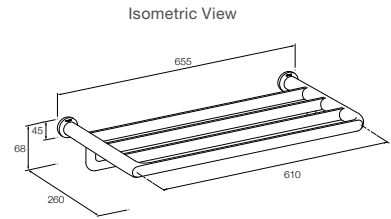

Avid Hotelier

Polished Chrome Code: 97497T-CP
Titanium Code: 97497T-TT

Avid Towel Ring

Polished Chrome Code: 97498T-CP
Titanium Code: 97498T-TT

Avid Robe Hooks

Single Robe Hook, Polished Chrome Code: 97499T-CP
Single Robe Hook, Titanium Code: 97499T-TT
Double Robe Hook, Polished Chrome Code: 97500T-CP
Double Robe Hook, Titanium Code: 97500T-TT

Avid Toilet Tissue Holders

Vertical Toilet Tissue Holder, Polished Chrome Code: 97502T-CP
Vertical Toilet Tissue Holder, Titanium Code: 97502T-TT
Toilet Tissue Holder With Cover, Polished Chrome Code: 97503T-CP
Toilet Tissue Holder With Cover, Titanium Code: 97503T-TT