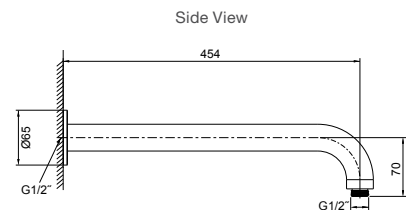

Statement Iconic Dual Shower Arm

Features

- Arched dual shower arm
- For use with two single-function Statement Rainheads

Polished Chrome	Code: 26305T-CP
Matte Black	Code: 26305T-BL
Brushed Nickel	Code: 26305T-BN
Brushed Brass	Code: 26305T-2MB

Kohler Ceiling Mount Shower Arm

Features

- For use with Statement Rainheads

Polished Chrome	Code: 15399T-B-CP
Matte Black	Code: 15399T-B-BL
Brushed Nickel	Code: 15399T-B-BN
Brushed Brass	Code: 15399T-B-2MB

Kohler Wall Mount Shower Arm

Features

- For use with Statement Rainheads

Polished Chrome	Code: 15397T-B-CP
Matte Black	Code: 15397T-B-BL
Brushed Nickel	Code: 15397T-B-BN
Brushed Brass	Code: 15397T-B-2MB