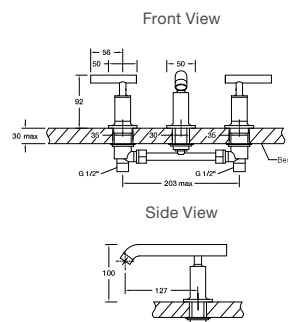

Side View

Purist Basin Set with Low Spout and Lever Handles

Polished Chrome

Features

- ¼ turn ceramic disc cartridges
- Suitable for mains pressure
- WELS Rating: 5 Star, 6 litres/min

Polished Chrome	Code: 14410A-B4-CP
Rose Gold	Code: 14410A-B4-RGD
Brushed Nickel	Code: 14410A-B4-BN
Brushed Bronze	Code: 14410A-B4-BV