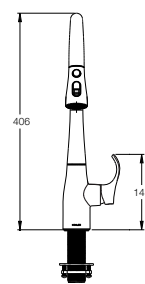

KITCHEN TAPWARE

Taut Kitchen Mixer

Features

- 360° swivel gooseneck spout
- Ceramic disc cartridge for durability
- Suitable for mains pressure
- WELS Rating: 5 Star, 6 litres/min

Polished Chrome Code: 74053T-4E-CP
Matte Black Code: 74053T-4E-BL

Finishes

Front View

Side View

Taut Pull Down Spray Kitchen Mixer

Features

- Two-function pull-down spray head
- Ball joint on spray head
- 360° swivel gooseneck spout
- Ceramic disc cartridge for durability
- Suitable for mains pressure
- WELS Rating: 5 Star, 6 litres/min

Polished Chrome Code: 21367T-4E-CP
Matte Black Code: 21367T-4E-BL

Finishes

Front View

Side View

Simplice Pull Down Kitchen Mixer

Features

- Three-function pull-down sprayhead
- DockNetik® docking
- MasterClean™ sprayface
- 360° swivel gooseneck spout
- Ceramic disc cartridge for durability
- Suitable for mains pressure
- WELS Rating: 5 Star, 6 litres/min

Polished Chrome Code: 596T-4E-CP
Vibrant Stainless Code: 596T-4E-VS
Matte Black Code: 596T-4E-BL

Finishes

Front View

Side View

Purist Kitchen Mixer

Features

- 360° swivel spout
- Ceramic disc cartridge for durability
- Suitable for mains pressure
- WELS Rating: 5 Star, 6 litres/min

Polished Chrome Code: 14597A-4-CP
Rose Gold Code: 14597A-4-RGD
Brushed Nickel Code: 14597A-4-BN
Brushed Bronze Code: 14597A-4-BV

Finishes

Front View

Side View