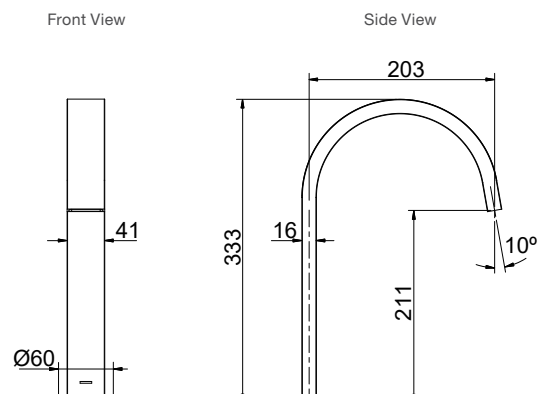

Components Hob Mount Tube Basin Spout

Features

- Premium metal construction
- A range of interchangeable Components handles available
- WELS Rating: 5 Star, 6 litres/min

Polished Chrome	Code: 77967T-ND-CP
Brushed Nickel	Code: 77967T-ND-BN
Brushed Brass	Code: 77967T-ND-2MB
Matte Black	Code: 77967T-ND-BL

Components Hob Mount Ribbon Basin Spout

Features

- Premium metal construction
- A range of interchangeable Components handles available
- WELS Rating: 5 Star, 6 litres/min

Polished Chrome	Code: 77968T-ND-CP
Brushed Nickel	Code: 77968T-ND-BN
Brushed Brass	Code: 77968T-ND-2MB
Matte Black	Code: 77968T-ND-BL

Components Hob Mount Tube Bath Spout

Features

- Premium metal construction
- A range of interchangeable Components handles available

Polished Chrome	Code: 22959T-CP
Brushed Nickel	Code: 22959T-BN
Brushed Brass	Code: 22959T-2MB
Matte Black	Code: 22959T-BL

Components Hob Mount Ribbon Bath Spout

Features

- Premium metal construction
- A range of interchangeable Components handles available

Polished Chrome	Code: 26151T-CP
Brushed Nickel	Code: 26151T-BN
Brushed Brass	Code: 26151T-2MB
Matte Black	Code: 26151T-BL