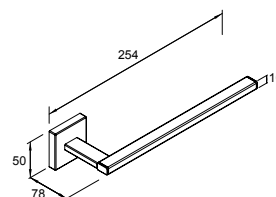

Isometric View