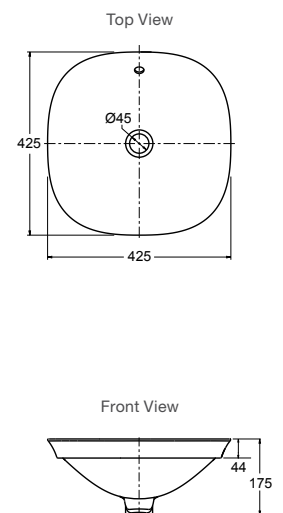

Veil Square Vessel Basin

Features

- Supramic technology provides a thinner yet stronger ceramic
- 425mm self-rimming vessel with 5mm thin edge
- KOHLER CleanCoat® for a lustrous, spotless look and carefree maintenance
- Overflow outlet

Includes

- White overflow cover

Code: 26407A-0