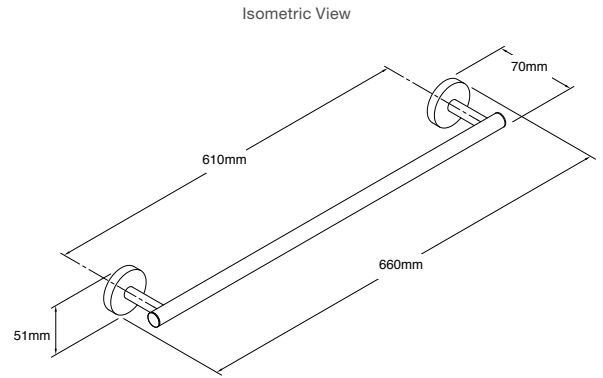

Elate Towel Bar 457mm

Polished Chrome	Code: 27286-CP
Brushed Nickel	Code: 27286-BN
Brushed Brass	Code: 27286-2MB
Matte Black	Code: 27286-BL

PICTURED: Elate Towel Bar 610mm

Elate Towel Bar 610mm

- Polished Chrome Code: 27287-CP
- Brushed Nickel Code: 27287-BN
- Brushed Brass Code: 27287-2MB
- Matte Black Code: 27287-BL