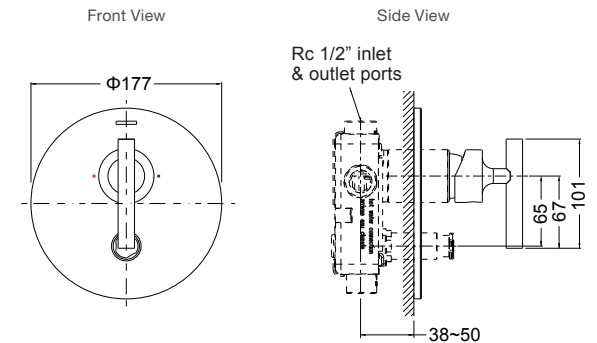

Purist Bath and Shower Mixer with Diverter

Features

- 40mm ceramic disc cartridge
- Suitable for mains pressure

Includes

- Trim kit, In-wall valve with diverter

Polished Chrome	Code: 77926A-CP
Rose Gold	Code: 77926A-RGD
Brushed Nickel	Code: 77926A-BN
Brushed Bronze	Code: 77926A-BV