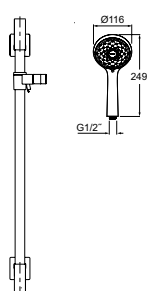

Includes

- 1.5m hose
- Slide rail and wall elbow

Code: 76667T-E-CP

Front Views

Side Views

PICTURED: RainCain Round Showerhead

SHOWERING TAPWARE

HydroRail Rain Shower Square Column Standard