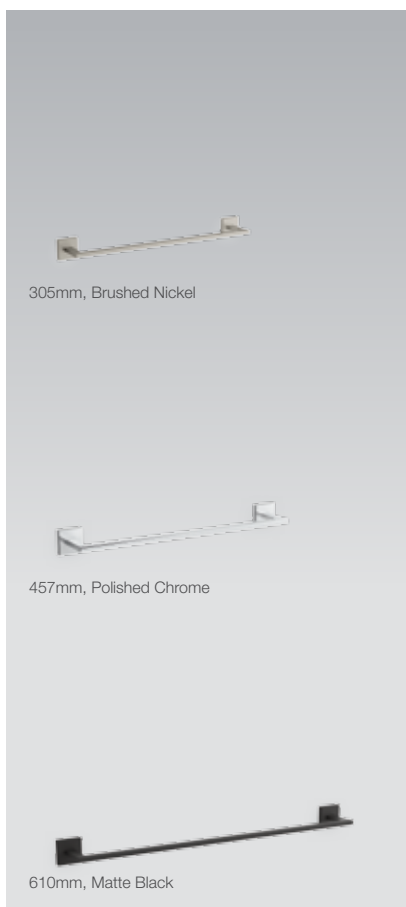

Strayt Towel Bar 457mm

Features

- Sizes available: 457mm

Code: 98419T-CP

Strayt Robe Hook / Double Robe Hook

Robe hook Code: 37345T-CP
 Double robe hook Code: 37346T-CP

Isometric View

Isometric View

Square Towel Bars

Features

- Sizes available: 305mm, 457mm, 610mm
- Premium metal construction for durability and reliability
- KOHLER finishes resist corrosion and tarnishing

305mm bar

Polished Chrome	Code: 23286-CP
Matte Black	Code: 23286-BL
Brushed Nickel	Code: 23286-BN
Moderne Brushed Brass	Code: 23286-2MB