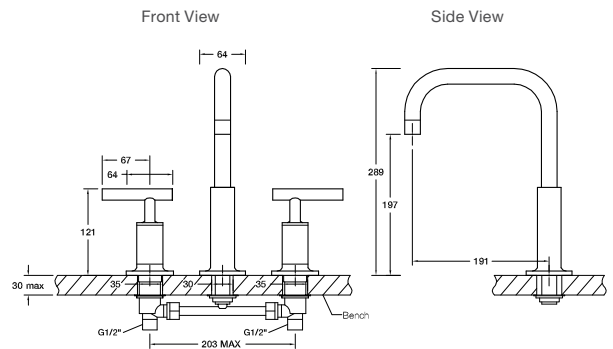

*Note: Mixer must be purchased in addition to spout.

Purist Hob Mount Bath Set with Lever handles

Features

- 1/4 turn ceramic disc cartridges
- Suitable for mains pressure

Polished Chrome	Code: 14428A-4-CP
Rose Gold	Code: 14428A-4-RGD
Brushed Nickel	Code: 14428A-4-BN
Brushed Bronze	Code: 14428A-4-BV