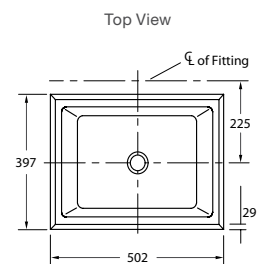

Empress Bouquet on Kathryn Under Counter Basin

Empress bouquet design on Kathryn, featuring the unique floral motif with gold and metallic detailing. Each basin showcases slightly different variations on the pattern, creating a one-of-a-kind piece.

Includes

- Bench top cutting template
- Bench fixing clamps
- Bench fixing bolts and anchors

Code: 14275-SMC-0

PICTURED: Kallos Spun Glass Under Counter Basin