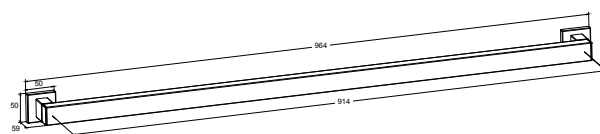

1067mm bar

Polished Chrome	Code: 23297-CP
Matte Black	Code: 23297-BL
Brushed Nickel	Code: 23297-BN
Moderne Brushed Brass	Code: 23297-2MB

Isometric Views

305mm, Matte Black

457mm, Brushed Nickel

610mm, Polished Chrome