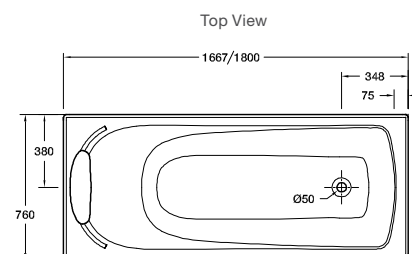

Regatta Drop-In Baths

Features

- Chrome rail
- Rail fixing kit
- Available in two sizes
- Bath pillow in charcoal included

1675mm L 1675 x W 760 x D 520

Internal Measurements

Seating Width:	460mm
Base Length:	1145mm
Depth:	510mm
Capacity to Overflow	230L
Dry Weight	20kg

Code: 11301A-0

1800mm L 1800 x W 760 x D 520

Internal Measurements

Seating Width:	460mm
Base Length:	1280mm
Depth:	510mm
Capacity to Overflow	300L
Dry Weight	25kg

Code: 11300A-0