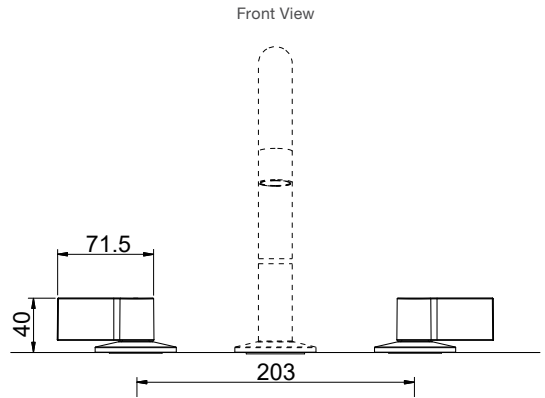

TAPWARE & ACCESSORIES

Components Hob Mount Lever Handles

Features

- Premium metal construction
- A range of interchangeable Components spouts available
- Valves included

Polished Chrome	Code: 77990T-4DR-CP
Brushed Nickel	Code: 77990T-4DR-BN
Brushed Brass	Code: 77990T-4DR-2MB
Matte Black	Code: 77990T-4DR-BL

Components Hob Mount Oyl Handles

Features

- Premium metal construction
- A range of interchangeable Components spouts available
- Valves included

Polished Chrome	Code: 77990T-8DR-CP
Brushed Nickel	Code: 77990T-8DR-BN
Brushed Brass	Code: 77990T-8DR-2MB
Matte Black	Code: 77990T-8DR-BL

Components Hob Mount Industrial Handles

- Premium metal construction
- A range of interchangeable Components spouts available
- Valves included

Polished Chrome	Code: 77990T-9DR-CP
Brushed Nickel	Code: 77990T-9DR-BN
Brushed Brass	Code: 77990T-9DR-2MB
Matte Black	Code: 77990T-9DR-BL

Components Hob Mount Rocker Handle

Features

- Premium metal construction
- A range of interchangeable Components spouts available
- Valves included

Polished Chrome	Code: 77963T-8ADR-CP
Brushed Nickel	Code: 77963T-8ADR-BN
Brushed Brass	Code: 77963T-8ADR-2MB
Matte Black	Code: 77963T-8ADR-BL

PICTURED: Components Hob Rocker Handles