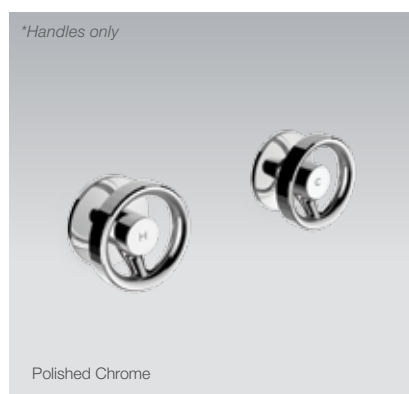

Components Wall Mount Industrial Handles