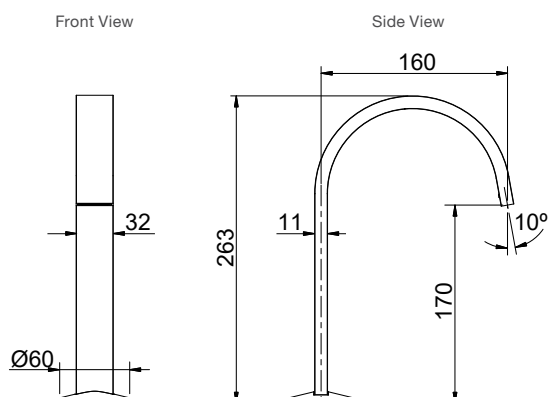

Features

- Premium metal construction
- A range of interchangeable Components handles available
- WELS Rating: 5 Star, 6 litres/min

Polished Chrome	Code: 77968T-ND-CP
Brushed Nickel	Code: 77968T-ND-BN
Brushed Brass	Code: 77968T-ND-2MB
Matte Black	Code: 77968T-ND-BL