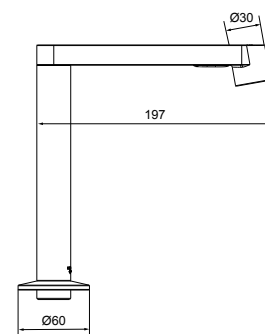

Side View

Notes: Sensor activates under the spout which may not suit all project requirements.

Supplied as cold only option: Hot & Cold is achieved via a tempering valve (an off the shelf component installed by a plumber).