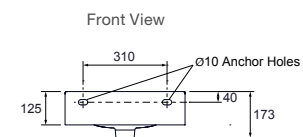

Features

- Ceramic
- 450mm wall-hung basin
- Overflow outlet

Includes

- Chrome overflow cover

One Taphole Code: 24985K-1-0
No Taphole Code: 24985K-0
Three Tapholes Code: 24985K-8-0
Optional Towel Bar Code: 24986T-CP

PICTURED: ModernLife 550mm Wall Hung Basin