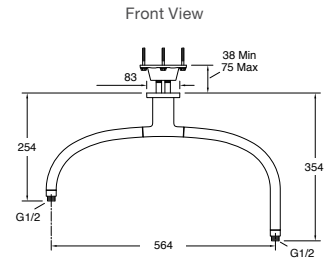

Statement Iconic Dual Shower Arm

Features

- Arched dual shower arm
- For use with two single-function Statement Rainheads

Polished Chrome	Code: 26305T-CP
Matte Black	Code: 26305T-BL
Brushed Nickel	Code: 26305T-BN
Brushed Brass	Code: 26305T-2MB

Kohler Ceiling Mount Shower Arm

Features

- For use with Statement Rainheads

Polished Chrome	Code: 15399T-B-CP
Matte Black	Code: 15399T-B-BL
Brushed Nickel	Code: 15399T-B-BN
Brushed Brass	Code: 15399T-B-2MB

Kohler Wall Mount Shower Arm

Features

- For use with Statement Rainheads

Polished Chrome	Code: 15397T-B-CP
Matte Black	Code: 15397T-B-BL
Brushed Nickel	Code: 15397T-B-BN
Brushed Brass	Code: 15397T-B-2MB