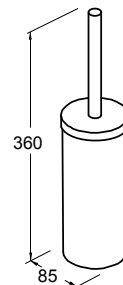

Isometric View