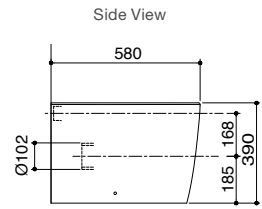

Note: Pan and seat only. Refer to pages 46-47 for available tank and flush plate options.

In Wall Views – Low Height

In Wall Views – Slim

Grande Wall Hung Toilet Pan & Seat

Wrapover Seat

Features

- HygieneMax™ rimless pan
- WELS 4 star, dual flush 4.5/3L
- Quiet Close™, Vertical Quick Release toilet seat