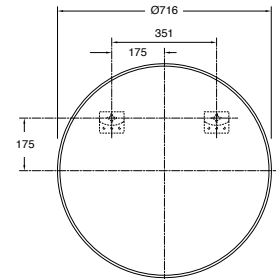

Essential Decorative Mirror – Round

Front View

Features

- Available in three finishes
- Clean and timeless design allows for use in any interior space
- KOHLER logo delicately etched on lower mirror face
- Frame maintains a durable, long-lasting finish

Round Mirror – Brushed Nickel

Code: 26050-BNL

Round Mirror – Matte Black

Code: 26050-BLL

Round Mirror – Moderne Brushed Gold

Code: 26050-BGL