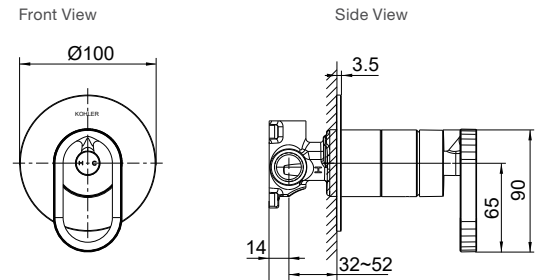

*Note: Valve must be purchased in addition to mixer.