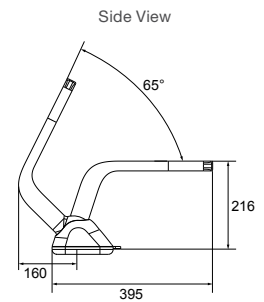

FamilyCare® Armrest

Features

- Arms padded with soft-touch synthetic rubber for a comfortable and non-slip grip
- User-friendly design, armrest can be folded up when not in use
- Provide essential stability and support for sitting down
- Perfect for seniors, arthritis sufferers and those recovering from injury or surgery
- Height of arm: 216 mm
- Width between arm: 455 mm
- Maximum total load: 120 kg
- Mounting template is available to check the compatibility between the pan and the armrest before purchasing

Code: 22090T-0

Compatible with the following toilet suites:

KOHLER – Veil Back to Wall, Parliament Back to Wall, Kohler Dual.

Englefield – Evora Rimless Back to Wall, Evora II Rimless Back to Wall, Evora II Rimless Raised Height Back to Wall, Milano Back to Wall, Valencia Back to Wall and Valencia Close Coupled.