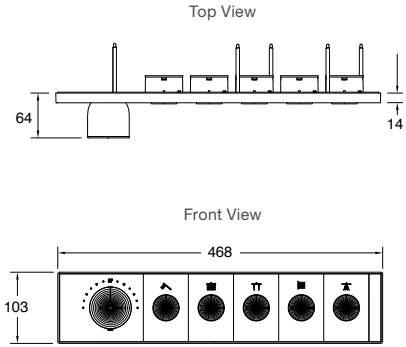

SHOWERING TAPWARE

Anthem Recessed Mechanical Thermostatic Control – Five Outlets (5OT)

Features

- Trim plate includes temperature control knob with pop-out water volume control buttons
- Requires five-port thermostatic valve with integral volume control (sold separately).

Polished Chrome	Code: 26349T-9-CP
Matte Black	Code: 26349T-9-BL
Brushed Nickel	Code: 26349T-9-BN
Brushed Brass	Code: 26349T-9-2MB

Anthem Recessed Mechanical Thermostatic Valve – Five Outlets (5OT)

Features

- High-flow mechanically controlled thermostatic mixing valve
- Adjustable comfort setting
- Up to 45 L/min Flow rate
- Requires five-outlet thermostatic valve control panel trim with recessed push button (sold separately)

Code: 26343X-NA

Anthem Recessed Mechanical Thermostatic Control – Six Outlets (6OT)

Features

- Trim plate includes temperature control knob with pop-out water volume control buttons
- Requires six-port thermostatic valve with integral volume control (sold separately).

Polished Chrome	Code: 26350T-9-CP
Matte Black	Code: 26350T-9-BL
Brushed Nickel	Code: 26350T-9-BN
Brushed Brass	Code: 26350T-9-2MB

Anthem Recessed Mechanical Thermostatic Valve – Six Outlets (6OT)

Features

- High-flow mechanically controlled thermostatic mixing valve
- Adjustable comfort setting
- Up to 49 L/min Flow rate
- Requires six-outlet thermostatic valve control panel trim with recessed push button (sold separately)

Code: 26344X-NA