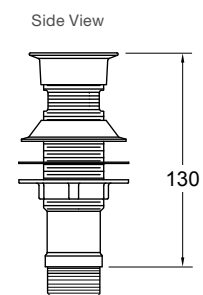

Decorative Waste

Features

- Brass construction
- Recommended for use with KOHLER Artist Edition Briolette Faceted Glass Vessel

Code: 7129A-CP