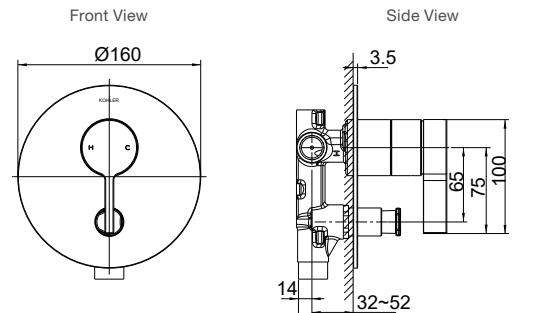

*Note: Valve must be purchased in addition to mixer.