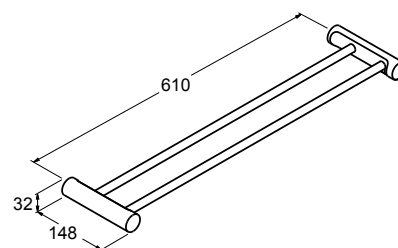

Code: 9314T-CP

Isometric View

July/Viteo Towel Bar 610mm

Code: 45396T-CP

Isometric View

July/Viteo Double Towel Bar 610mm

Code: 45397T-CP

Isometric View