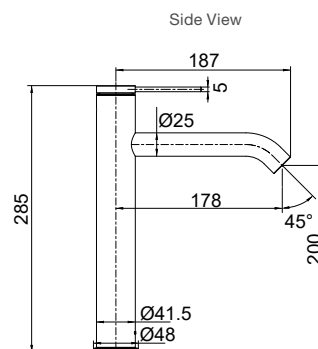

TAPWARE & ACCESSORIES

Components

Create your own signature look by combining a basin or bath spout with your style of handles. Available in four finishes: Polished Chrome, Moderne Brushed Brass, Brushed Nickel and Matte Black*.

Components Basin Mixer

Features

- Single pin handle allows for both volume and temperature control
- Temperature memory allows mixer to be turned on and off at the temperature set during prior usage
- WELS Rating: 5 Star, 6 litres/min

Polished Chrome	Code: 77958T-4AND-CP
Brushed Nickel	Code: 77958T-4AND-BN
Brushed Brass	Code: 77958T-4AND-2MB
Matte Black	Code: 77958T-4AND-BL

Components Tall Basin Mixer

Features

- Single pin handle allows for both volume and temperature control
- Temperature memory allows mixer to be turned on and off at the temperature set during prior usage
- WELS Rating: 5 Star, 6 litres/min

Polished Chrome	Code: 77959T-4AND-CP
Brushed Nickel	Code: 77959T-4AND-BN
Brushed Brass	Code: 77959T-4AND-2MB
Matte Black	Code: 77959T-4AND-BL

Components Super Tall Basin Mixer

Features

- Single pin handle allows for both volume and temperature control
- Temperature memory allows mixer to be turned on and off at the temperature set during prior usage
- WELS Rating: 5 Star, 6 litres/min

Polished Chrome	Code: 77960T-4AND-CP
Brushed Nickel	Code: 77960T-4AND-BN
Brushed Brass	Code: 77960T-4AND-2MB
Matte Black	Code: 77960T-4AND-BL