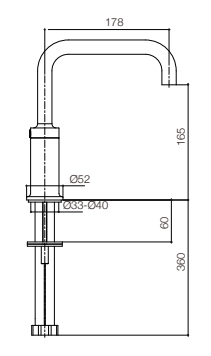

KITCHEN TAPWARE

Taut Kitchen Mixer

Features

- 360° swivel gooseneck spout
- Ceramic disc cartridge for durability
- Suitable for mains pressure
- WELS Rating: 5 Star, 6 litres/min

Polished Chrome Code: 74053T-4E-CP
Matte Black Code: 74053T-4E-BL

Finishes

Front View

Side View

Taut Pull Down Spray Kitchen Mixer

Features

- Two-function pull-down spray head
- Ball joint on spray head
- 360° swivel gooseneck spout
- Ceramic disc cartridge for durability
- Suitable for mains pressure
- WELS Rating: 5 Star, 6 litres/min

Polished Chrome Code: 21367T-4E-CP
Matte Black Code: 21367T-4E-BL

Finishes

Front View

Side View

Simplice Pull Down Kitchen Mixer

Features

- Three-function pull-down sprayhead
- DockNetik® docking
- MasterClean™ sprayface
- 360° swivel gooseneck spout
- Ceramic disc cartridge for durability
- Suitable for mains pressure
- WELS Rating: 5 Star, 6 litres/min

Polished Chrome Code: 596T-4E-CP
Vibrant Stainless Code: 596T-4E-VS
Matte Black Code: 596T-4E-BL

Finishes

Front View

Side View

Purist Kitchen Mixer

Features

- 360° swivel spout
- Ceramic disc cartridge for durability
- Suitable for mains pressure
- WELS Rating: 5 Star, 6 litres/min

Polished Chrome Code: 14597A-4-CP
Rose Gold Code: 14597A-4-RGD
Brushed Nickel Code: 14597A-4-BN
Brushed Bronze Code: 14597A-4-BV

Finishes

Front View

Side View