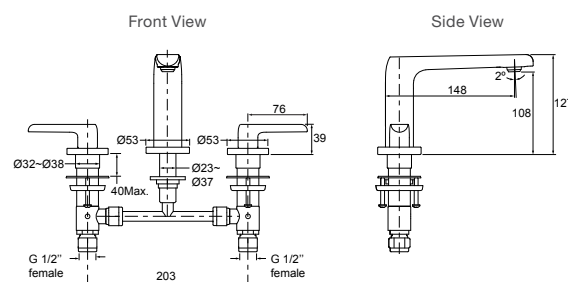

Polished Chrome Code: 97358T-4ND-CP
 Titanium Code: 97358T-4ND-TT

Avid Hob Mount Basin Set

Features

- ¼ turn ceramic disc cartridges
- Adjustable directional aerator
- WELS Rating: 5 Star, 6 litres/min

Polished Chrome Code: 97352T-4ND-CP
 Titanium Code: 97352T-4ND-TT