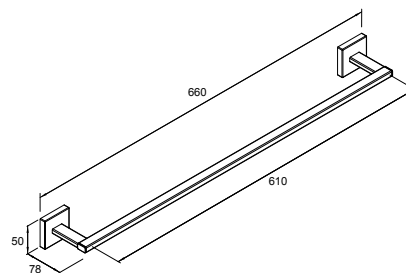

Isometric Views