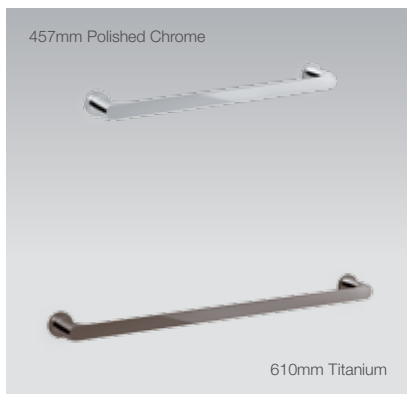

Polished Chrome Code: 21359A-CP
 Titanium Code: 21359A-TT

Avid Towel Bars

457mm Polished Chrome Code: 97494T-CP
 457mm Titanium Code: 97494T-TT
 610mm Polished Chrome Code: 97495T-CP
 610mm Titanium Code: 97495T-TT