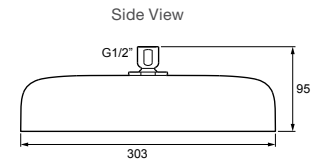

*Note: Arm sold separately – not included as shown.