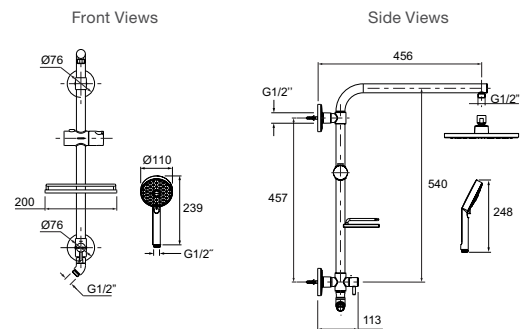

SHOWERING TAPWARE

HydroRail Rain Shower Square Column Standard

Features

- Top inlet for retrofit with previous fixed showerhead installations
- 200mm ABS showerhead with Katalyst Spray technology
- 110mm multifunction handshower
- Arched showerarm for increased rainhead clearance
- Suitable for mains pressure
- WELS Rating: 3 Star, 9 litres/min

Code: 78569A-CP

HydroRail Rain Shower Round Column Standard

Features

- Top inlet for retrofit with previous fixed showerhead installations
- 200mm ABS showerhead with Katalyst Spray technology
- 110mm multifunction handshower
- Arched showerarm for increased rainhead clearance
- Suitable for mains pressure
- WELS Rating: 3 Star, 9 litres/min

Code: 78566A-CP

HydroRail Rain Shower Square Column Premium

Features

- Top inlet for retrofit with previous fixed showerhead installations
- 200mm metal showerhead with Katalyst Spray technology
- 110mm multifunction handshower
- Arched showerarm for increased rainhead clearance
- Suitable for mains pressure
- WELS Rating: 3 Star, 7.5 litres/min

Code: 78564A-CP

HydroRail Rain Shower Round Column Premium

Features

- Top inlet for retrofit with previous fixed showerhead installations
- 200mm metal showerhead with Katalyst Spray technology
- 110mm multifunction handshower
- Arched showerarm for increased rainhead clearance
- Suitable for mains pressure
- WELS Rating: 3 Star, 7.5 litres/min

Code: 78559A-CP