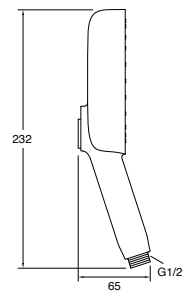

Statement™ Handshower – Round

Features

- Three spray experiences: Full Coverage, Deep Massage, Cloud
- Katalyst Spray technology
- Suitable for mains pressure
- WELS Rating: 5 Star, 7 litres/min

Polished Chrome	Code: 26282T-G-CP
Matte Black	Code: 26282T-G-BL
Brushed Nickel	Code: 26282T-G-BN
Brushed Brass	Code: 26282T-G-2MB

Side View

Statement™ Handshower – Oblong

Features

- Three spray experiences: Full Coverage, Deep Massage, Cloud
- Katalyst Spray technology
- Suitable for mains pressure
- WELS Rating: 5 Star, 7 litres/min

Polished Chrome	Code: 26284T-G-CP
Matte Black	Code: 26284T-G-BL
Brushed Nickel	Code: 26284T-G-BN
Brushed Brass	Code: 26284T-G-2MB

Statement™ Slidebar – 800mm

Features

- Adjustable slidebar supports a handshower at the desired height for customised showering

Polished Chrome	Code: 26312T-CP
Matte Black	Code: 26312T-BL
Brushed Nickel	Code: 26312T-BN
Brushed Brass	Code: 26312T-2MB