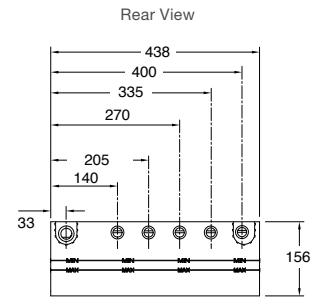

SHOWERING TAPWARE

Anthem Recessed Mechanical Thermostatic Control – Five Outlets (5OT)

Features

- Trim plate includes temperature control knob with pop-out water volume control buttons
- Requires five-port thermostatic valve with integral volume control (sold separately).

Polished Chrome	Code: 26349T-9-CP
Matte Black	Code: 26349T-9-BL
Brushed Nickel	Code: 26349T-9-BN
Brushed Brass	Code: 26349T-9-2MB

Anthem Recessed Mechanical Thermostatic Valve – Five Outlets (5OT)

Features

- High-flow mechanically controlled thermostatic mixing valve
- Adjustable comfort setting
- Up to 45 L/min Flow rate
- Requires five-outlet thermostatic valve control panel trim with recessed push button (sold separately)

Code: 26343X-NA

Anthem Recessed Mechanical Thermostatic Control – Six Outlets (6OT)

Features

- Trim plate includes temperature control knob with pop-out water volume control buttons
- Requires six-port thermostatic valve with integral volume control (sold separately).

Polished Chrome	Code: 26350T-9-CP
Matte Black	Code: 26350T-9-BL
Brushed Nickel	Code: 26350T-9-BN
Brushed Brass	Code: 26350T-9-2MB

Anthem Recessed Mechanical Thermostatic Valve – Six Outlets (6OT)

Features

- High-flow mechanically controlled thermostatic mixing valve
- Adjustable comfort setting
- Up to 49 L/min Flow rate
- Requires six-outlet thermostatic valve control panel trim with recessed push button (sold separately)

Code: 26344X-NA