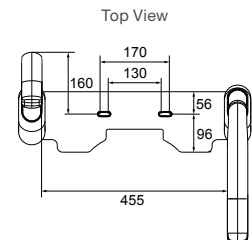

FamilyCare® Armrest

Features

- Arms padded with soft-touch synthetic rubber for a comfortable and non-slip grip
- User-friendly design, armrest can be folded up when not in use
- Provide essential stability and support for sitting down
- Perfect for seniors, arthritis sufferers and those recovering from injury or surgery
- Height of arm: 216 mm
- Width between arm: 455 mm
- Maximum total load: 120 kg
- Mounting template is available to check the compatibility between the pan and the armrest before purchasing

Code: 22090T-0

Compatible with the following toilet suites:

KOHLER – Veil Back to Wall, Parliament Back to Wall, Kohler Dual.

Englefield – Evora Rimless Back to Wall, Evora II Rimless Back to Wall, Evora II Rimless Raised Height Back to Wall, Milano Back to Wall, Valencia Back to Wall and Valencia Close Coupled.