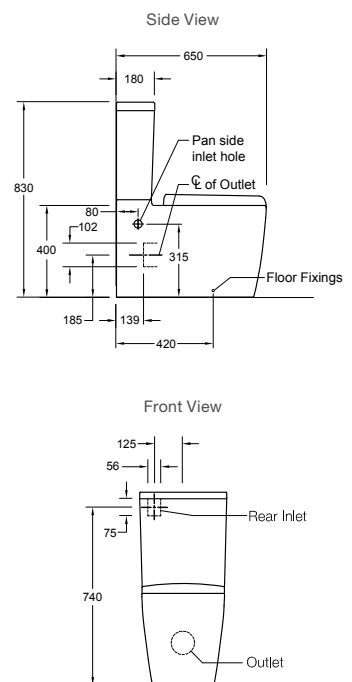

PICTURED: Grande Back to Wall Toilet Suite – Cashmere

For matching basins in cashmere, see page 14