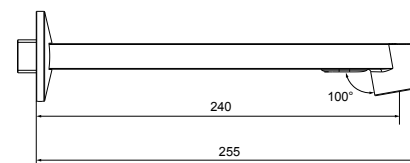

Side View

Notes: Sensor activates under the spout which may not suit all project requirements.

Supplied as cold only option: Hot & Cold is achieved via a tempering valve (an off the shelf component installed by a plumber).