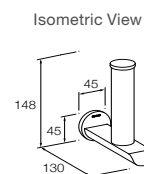

Avid Hotelier

Polished Chrome Code: 97497T-CP
Titanium Code: 97497T-TT

Avid Towel Ring

Polished Chrome Code: 97498T-CP
Titanium Code: 97498T-TT

Avid Robe Hooks

Single Robe Hook, Polished Chrome Code: 97499T-CP
Single Robe Hook, Titanium Code: 97499T-TT
Double Robe Hook, Polished Chrome Code: 97500T-CP
Double Robe Hook, Titanium Code: 97500T-TT

Avid Toilet Tissue Holders

Vertical Toilet Tissue Holder, Polished Chrome Code: 97502T-CP
Vertical Toilet Tissue Holder, Titanium Code: 97502T-TT
Toilet Tissue Holder With Cover, Polished Chrome Code: 97503T-CP
Toilet Tissue Holder With Cover, Titanium Code: 97503T-TT