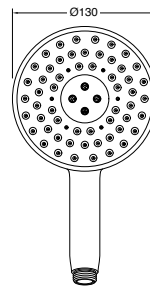

Features

- Three spray experiences: Full Coverage, Deep Massage, Cloud
- Katalyst Spray technology
- Suitable for mains pressure
- WELS Rating: 5 Star, 7 litres/min

Polished Chrome	Code: 26282T-G-CP
Matte Black	Code: 26282T-G-BL
Brushed Nickel	Code: 26282T-G-BN
Brushed Brass	Code: 26282T-G-2MB

Front View