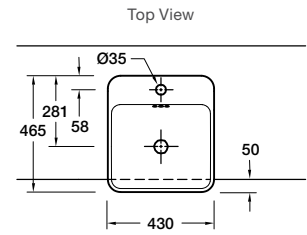

Forefront Square Semi-Recessed Basin

Features

- Ceramic
- 430mm semi-recessed countertop basin with one tap hole
- Semi-recessed installation
- Overflow outlet

Includes

- Bench top cutting template
- Chrome overflow cover

Code: 98930X-1-0