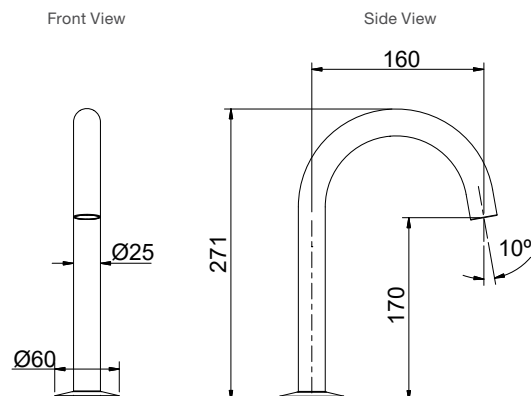

Features

- Premium metal construction
- A range of interchangeable Components handles available
- WELS Rating: 5 Star, 6 litres/min

Polished Chrome	Code: 77967T-ND-CP
Brushed Nickel	Code: 77967T-ND-BN
Brushed Brass	Code: 77967T-ND-2MB
Matte Black	Code: 77967T-ND-BL