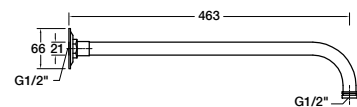

Kohler Wall Mount Elbow Shower Arm

Features

- Arm Length: 463mm

Code: 16346A-CP

Side View

Purist Shower Arm

Code: 45918T-CP

Side View