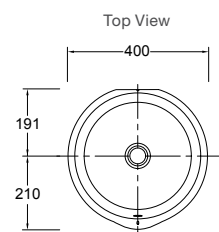

Verticyl Round Under-Counter Basin

Features

- Ceramic
- 400mm under-counter basin
- Under countertop installation
- Overflow outlet

Includes

- Bench top cutting template
- Bench fixing clamps
- Bench fixing anchors and screws

Code: 2883-0