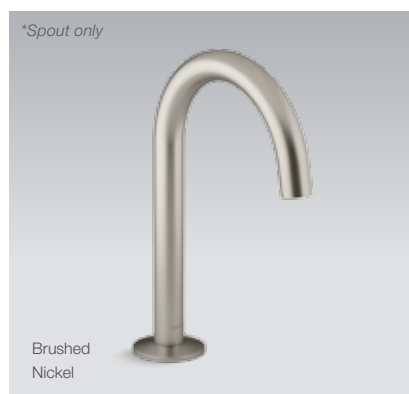

Polished Chrome	Code: 77960T-4AND-CP
Brushed Nickel	Code: 77960T-4AND-BN
Brushed Brass	Code: 77960T-4AND-2MB
Matte Black	Code: 77960T-4AND-BL

Components Hob Mount Tube Basin Spout

Features

- Premium metal construction
- A range of interchangeable Components handles available
- WELS Rating: 5 Star, 6 litres/min

Polished Chrome	Code: 77967T-ND-CP
Brushed Nickel	Code: 77967T-ND-BN
Brushed Brass	Code: 77967T-ND-2MB
Matte Black	Code: 77967T-ND-BL

Components Hob Mount Ribbon Basin Spout

Features

- Premium metal construction
- A range of interchangeable Components handles available
- WELS Rating: 5 Star, 6 litres/min

Polished Chrome	Code: 77968T-ND-CP
Brushed Nickel	Code: 77968T-ND-BN
Brushed Brass	Code: 77968T-ND-2MB
Matte Black	Code: 77968T-ND-BL

Components Hob Mount Tube Bath Spout

Features

- Premium metal construction
- A range of interchangeable Components handles available