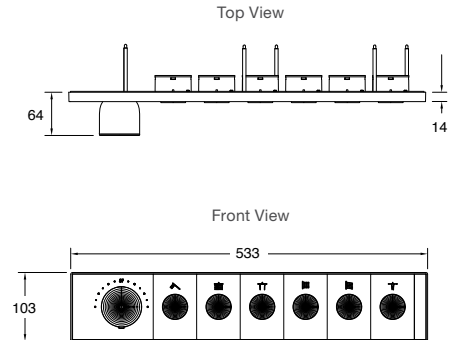

SHOWERING TAPWARE

Anthem Recessed Mechanical Thermostatic Control – Five Outlets (5OT)

Features

- Trim plate includes temperature control knob with pop-out water volume control buttons
- Requires five-port thermostatic valve with integral volume control (sold separately).

Polished Chrome	Code: 26349T-9-CP
Matte Black	Code: 26349T-9-BL
Brushed Nickel	Code: 26349T-9-BN
Brushed Brass	Code: 26349T-9-2MB

Anthem Recessed Mechanical Thermostatic Valve – Five Outlets (5OT)

Features

- High-flow mechanically controlled thermostatic mixing valve
- Adjustable comfort setting
- Up to 45 L/min Flow rate
- Requires five-outlet thermostatic valve control panel trim with recessed push button (sold separately)

Code: 26343X-NA

Anthem Recessed Mechanical Thermostatic Control – Six Outlets (6OT)

Features

- Trim plate includes temperature control knob with pop-out water volume control buttons
- Requires six-port thermostatic valve with integral volume control (sold separately).

Polished Chrome	Code: 26350T-9-CP
Matte Black	Code: 26350T-9-BL
Brushed Nickel	Code: 26350T-9-BN
Brushed Brass	Code: 26350T-9-2MB

Anthem Recessed Mechanical Thermostatic Valve – Six Outlets (6OT)

Features

- High-flow mechanically controlled thermostatic mixing valve
- Adjustable comfort setting
- Up to 49 L/min Flow rate
- Requires six-outlet thermostatic valve control panel trim with recessed push button (sold separately)

Code: 26344X-NA