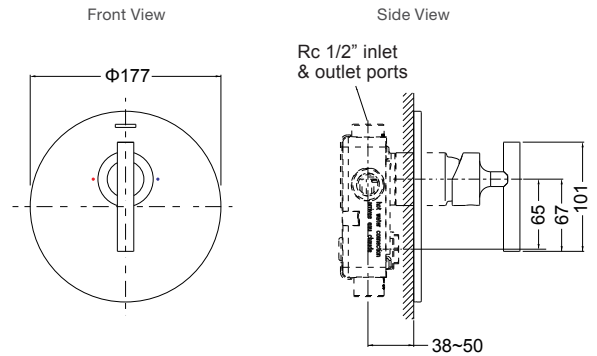

Purist Bath or Shower Mixer

Features

- 40mm ceramic disc cartridge
- Suitable for mains pressure

Includes

- Trim kit, In-wall valve

Polished Chrome	Code: 77927A-CP
Rose Gold	Code: 77927A-RGD
Brushed Nickel	Code: 77927A-BN
Brushed Bronze	Code: 77927A-BV