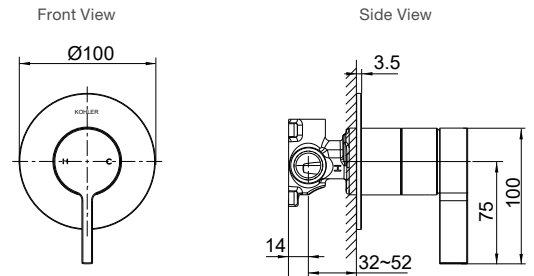

*Note: Valve must be purchased in addition to mixer.

PICTURED: Components Tall Basin Mixer

Components Shower or Bath Mixer

Features

- Premium metal construction

Polished Chrome	Code: 21398T-4-CP
Brushed Nickel	Code: 21398T-4-BN
Brushed Brass	Code: 21398T-4-2MB
Matte Black	Code: 21398T-4-BL
Add Valve* – Valve	Code: 78981T-DR-NA