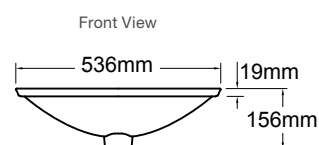

ARTIST EDITIONS

Dutchmaster Self Rimming Basin – Round

Introducing the Dutchmaster Collection, the latest collection of Artist Edition basins inspired by the Dutch Masters of the 17th century. Big, bold, lush florals, dramatically enhanced by a deeply dark, moody background, adorn the entire surface of the basin's interior. Available in Midnight Floral and Blush Floral.

Includes

- Bench top cutting template

Blush Floral – Round Code: 30333-DM1-0

Midnight Floral – Round Code: 30333-DM2-0

Dutchmaster Self Rimming Basin – Rectangle

Big, bold, lush florals, dramatically enhanced by a deeply dark, moody background, adorn the entire surface of the basin's interior. Available in Midnight Floral and Blush Floral.

Includes

- Bench top cutting template

Blush Floral – Rectangle Code: 30334-DM1-0

Midnight Floral – Rectangle Code: 30334-DM2-0