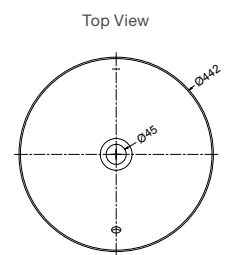

Carillon Round Wading Pool Basin

Features

- Ceramic
- 442mm self-rimming vessel
- Semi-recessed countertop vessel

Kohler White Basin

Code: 96118T-0

Honed Black Basin

Code: 96118T-HB1

Glittering Snow White

Code: 96118T-G81