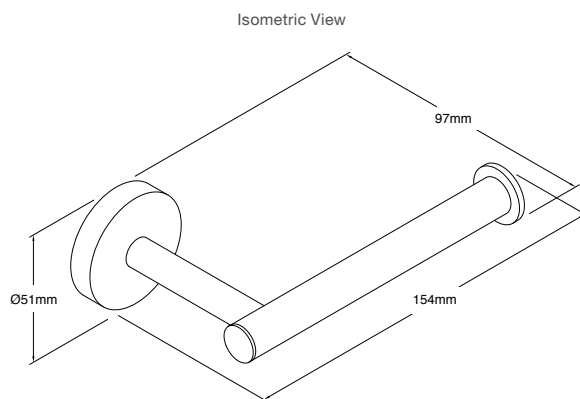

TAPWARE & ACCESSORIES

Elate Robe Hook

Polished Chrome	Code: 27290-CP
Brushed Nickel	Code: 27290-BN
Brushed Brass	Code: 27290-2MB
Matte Black	Code: 27290-BL

Elate Vertical Toilet Roll Holder

Polished Chrome	Code: 27293-CP
Brushed Nickel	Code: 27293-BN
Brushed Brass	Code: 27293-2MB
Matte Black	Code: 27293-BL

Elate Toilet Tissue Holder

Polished Chrome	Code: 27292-CP
Brushed Nickel	Code: 27292-BN
Brushed Brass	Code: 27292-2MB
Matte Black	Code: 27292-BL

Elate Double Toilet Tissue Holder

Polished Chrome	Code: 27289-CP
Brushed Nickel	Code: 27289-BN
Brushed Brass	Code: 27289-2MB
Matte Black	Code: 27289-BL

PICTURED: Elate Towel Arm 229mm