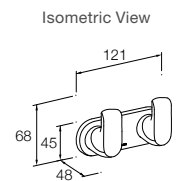

Avid Hotelier

Polished Chrome Code: 97497T-CP
Titanium Code: 97497T-TT

Avid Towel Ring

Polished Chrome Code: 97498T-CP
Titanium Code: 97498T-TT

Avid Robe Hooks

Single Robe Hook, Polished Chrome Code: 97499T-CP
Single Robe Hook, Titanium Code: 97499T-TT
Double Robe Hook, Polished Chrome Code: 97500T-CP
Double Robe Hook, Titanium Code: 97500T-TT

Avid Toilet Tissue Holders

Vertical Toilet Tissue Holder, Polished Chrome Code: 97502T-CP
Vertical Toilet Tissue Holder, Titanium Code: 97502T-TT
Toilet Tissue Holder With Cover, Polished Chrome Code: 97503T-CP
Toilet Tissue Holder With Cover, Titanium Code: 97503T-TT