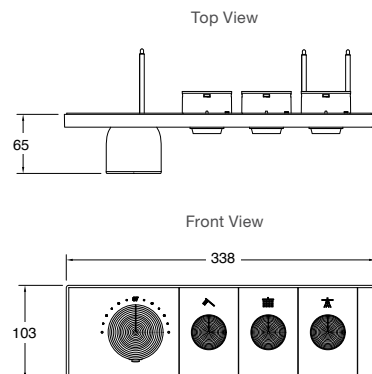

SHOWERING TAPWARE

Anthem

Providing control such as temperature, volume and more for up to six outlets using slide showering, rainheads and body spray configurations.

Anthem Recessed Mechanical Thermostatic Control – Two Outlets (2OT)

Features

- Trim plate includes temperature control knob with pop-out water volume control buttons
- Requires two-port thermostatic valve with integral volume control (sold separately).

Polished Chrome	Code: 26346T-9-CP
Matte Black	Code: 26346T-9-BL
Brushed Nickel	Code: 26346T-9-BN
Brushed Brass	Code: 26346T-9-2MB

Anthem Recessed Mechanical Thermostatic Valve – Two Outlets (2OT)

Features

- High-flow mechanically controlled thermostatic mixing valve
- Adjustable comfort setting
- Up to 30 L/min Flow rate
- Requires two-outlet thermostatic valve control panel trim with recessed push button (sold separately)

Code: 26340X-NA

Anthem Recessed Mechanical Thermostatic Control – Three Outlets (3OT)

Features

- Trim plate includes temperature control knob with pop-out water volume control buttons
- Requires three-port thermostatic valve with integral volume control (sold separately).

Polished Chrome	Code: 26347T-9-CP
Matte Black	Code: 26347T-9-BL
Brushed Nickel	Code: 26347T-9-BN
Brushed Brass	Code: 26347T-9-2MB