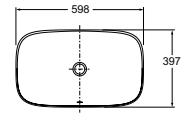

- Bench top cutting template
- Code: 99183T-0

PICTURED: ModernLife Vessel Basin with Taphole

Modern Life Vessel Basin

Without Tap Hole Top View

Without Tap Hole Front View

With Tap Hole Top View

With Tap Hole Front View