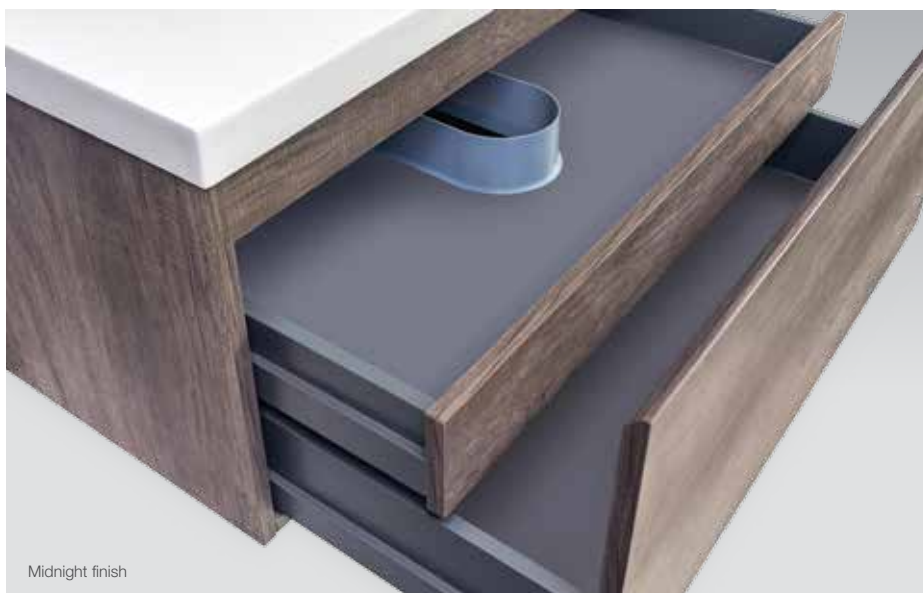

Toobi II 900mm Vanity with Top Utility Drawer

Features

- Available in three finishes
- Soft closing and smooth sliding drawers with Hafele premium runners
- Cabinet material: veneered hardwood plywood
- Highly water resistant for product durability

Includes

- Toobi 900mm vanity top
- Integrated overflow and overflow kit
- Toobi II cabinet with top utility drawer

900mm Dual Drawer Vanity – Slate

Code: 25811A-NA

900mm Dual Drawer Vanity – Midnight

Code: 25812A-NA

900mm Dual Drawer Vanity – Sand Dune

Code: 25813A-NA

Note: 10 working days from order placed until delivery.