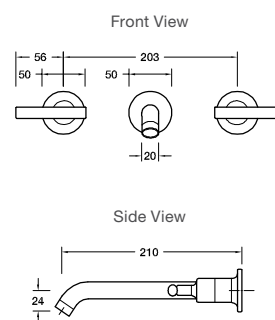

Purist Basin Set with Low Spout and Lever Handles

Features

- ¼ turn ceramic disc cartridges
- Suitable for mains pressure
- WELS Rating: 5 Star, 6 litres/min

Polished Chrome	Code: 14410A-B4-CP
Rose Gold	Code: 14410A-B4-RGD
Brushed Nickel	Code: 14410A-B4-BN
Brushed Bronze	Code: 14410A-B4-BV

Purist Wall Mount Basin Set with Lever handles

Features

- ¼ turn ceramic disc cartridges
- Suitable for mains pressure
- WELS Rating: 5 Star, 6 litres/min

Polished Chrome	Code: 14415A-B4-CP
Rose Gold	Code: 14415A-B4-RGD
Brushed Nickel	Code: 14415A-B4-BN
Brushed Bronze	Code: 14415A-B4-BV