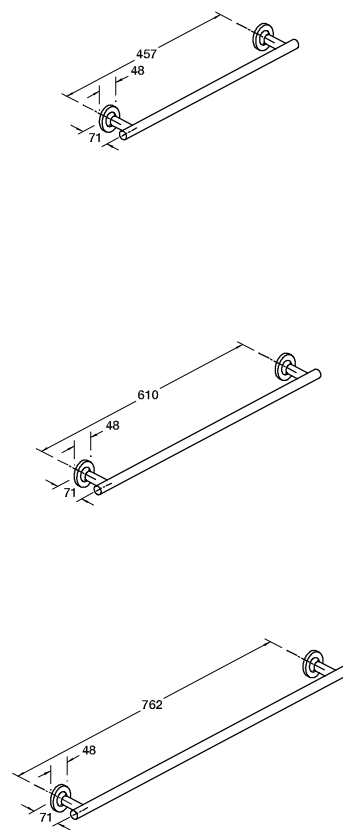

Isometric Views