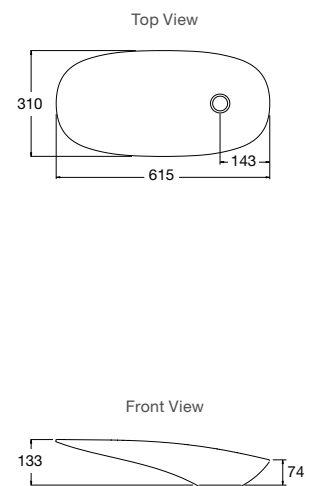

Includes

- Bench top cutting template

White Basin Code: 90011T-0
 Black Basin Code: 90011T-HB1

Petaline Vessel Basin

Waste not included

Features

- Cast iron
- 615mm countertop vessel basin
- Bench top installation