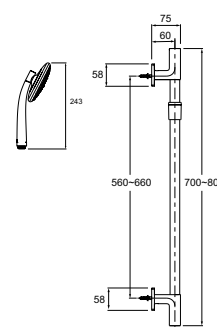

Slide Showers

KOHLER performance slide showers with handshower adjust to virtually any position, giving you total command of your showering experience. All slide showers and showerheads are cleverly designed to complement and coordinate with other KOHLER bathroom products.

Exhale Slide Shower

Features

- Catalyst air induction technology
- Multifunction shower head including a unique soft silk spray suitable for thin/fragile skin
- Suitable for mains pressure
- WELS Rating: 3 Star, 9 litres/min

Includes

- 1.5m hose
- Slide rail and wall elbow

Code: 77361T-E-CP

Front Views

Side Views

Renew Slide Showers

Features

- Multifunction handshower
- Suitable for mains pressure
- WELS Rating: 3 Star, 9 litres/min

Includes

- 1.5m hose
- Slide rail and wall elbow

Geometric Code: 76881T-E-CP
Organic Code: 76882T-E-CP

Front Views

Side Views

Awaken Slide Shower

Features

- Multifunction handshower
- Suitable for mains pressure
- WELS Rating: 3 Star, 9 litres/min

Includes

- 1.5m hose
- Slide rail and wall elbow

Code: 76667T-E-CP

Front Views

Side Views