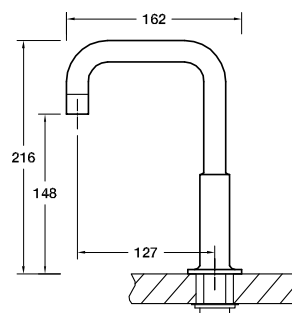

TAPWARE & ACCESSORIES

Purist

Purist tapware and accessories combine simple architectural forms with sensual design lines and careful detailing. Now available in four finishes: Rose Gold, Brushed Nickel, Brushed Bronze and Polished Chrome.

Polished Chrome (CP)

Rose Gold (RGD)

Brushed Bronze (BV)

Brushed Nickel (BN)

Purist Basin Mixer

Features

- Ceramic disc cartridge
- Suitable for mains pressure
- WELS Rating: 5 Star, 6 litres/min

Polished Chrome	Code: 14402A-4AND-CP
Rose Gold	Code: 14402A-4AND-RGD
Brushed Nickel	Code: 14402A-4AND-BN
Brushed Bronze	Code: 14402A-4AND-BV

Side View

Purist Tall Basin Mixer

Features

- Ceramic disc cartridge
- Suitable for mains pressure
- WELS Rating: 5 Star, 6 litres/min

Polished Chrome	Code: 14404A-4AND-CP
Rose Gold	Code: 14404A-4AND-RGD
Brushed Nickel	Code: 14404A-4AND-BN
Brushed Bronze	Code: 14404A-4AND-BV

Side View

Purist Hob Mount Basin Set and Lever Handles

Features

- ¼ turn ceramic disc cartridges
- Suitable for mains pressure
- WELS Rating: 5 Star, 6 litres/min

Polished Chrome	Code: 14406A-B4-CP
Rose Gold	Code: 14406A-B4-RGD
Brushed Nickel	Code: 14406A-B4-BN
Brushed Bronze	Code: 14406A-B4-BV

Side View