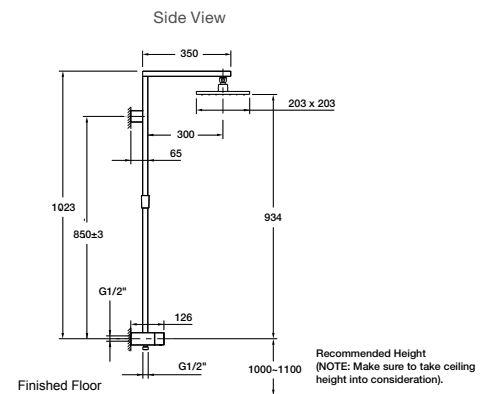

SHOWERING TAPWARE

Exhale Showerhead

Features

- Catalyst air induction technology
- Suitable for mains pressure
- WELS Rating: 3 Star, 9 litres/min

Includes

- Shower arm

Code: 72597T-E-CP

Aleo Dual Shower Column – Exposed Valve

Features

- Direct connection shower column
- Dual check valve
- Suitable for mains pressure
- NZ WELS Rating: 3 Star, 9 litres/min

Includes

- 200mm round super-slim rainhead and 3-function handshower

Code: 97826T-4E-CP

Aleo Thermostatic Dual Shower Column – Exposed Valve

Features

- Thermostatic valves
- Catalyst rainhead with zero-dripping technology
- Suitable for mains pressure
- NZ WELS Rating : 3 Star, 9 litres/min

Includes

- 250mm round super-slim rainhead and 3-function handshower

Code: 97822T-9E-CP

Loure Shower Column

Features

- Metal construction
- Suitable for mains pressure
- Multifunction handshower
- WELS Rating: 3 Star, 9 litres/min

Code: 6219A-CP