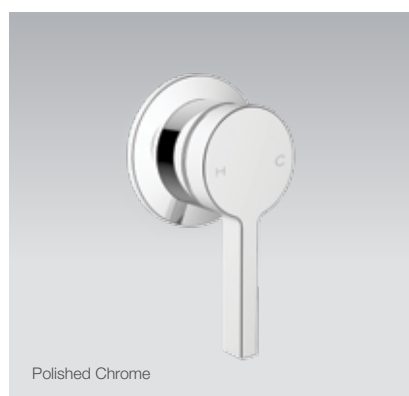

Components Wall Mount Lever Mixer

1. Mixer – Polished Chrome
   Code: 77980T-4-CP
   Add Valve* – Polished Chrome
   Code: 28138T-DR-CP
   Mixer – Brushed Nickel
   Code: 77980T-4-BN
   Add Valve* – Brushed Nickel
   Code: 28138T-DR-BN
   Mixer – Brushed Brass
   Code: 77980T-4-2MB
   Add Valve* – Brushed Brass
   Code: 28138T-DR-2MB
   Mixer – Matte Black
   Code: 77980T-ZZ-BL
   Add Valve* – Matte Black
   Code: 28138T-DR-BL