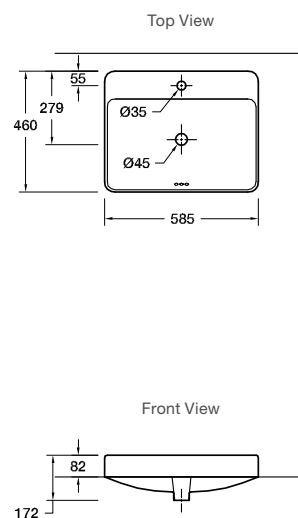

Features

- Ceramic
- 580mm countertop basin with one tap hole
- 7mm slim rim

Includes

- Bench top cutting template

Code: 31705T-1-0

Forefront Rectangular Countertop Basin – Cashmere

Features

- Ceramic
- 585mm rectangular countertop basin
- Bench top installation
- Overflow outlet