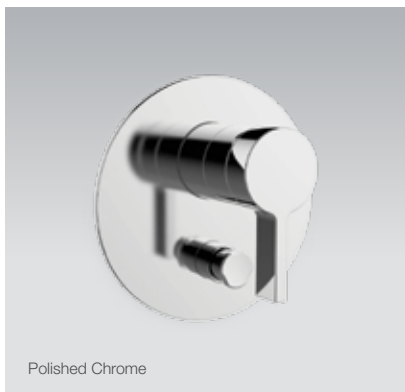

Components Shower and Bath Mixer with Diverter

Features

- Premium metal construction

Mixer – Polished Chrome	Code: 21397T-4-CP
Add Valve* – Polished Chrome	Code: 78980T-DR-CP
Mixer – Brushed Nickel	Code: 21397T-4-BN
Add Valve* – Brushed Nickel	Code: 78980T-ZZ-BN
Mixer – Matte Black	Code: 21397T-4-BL
Add Valve* – Matte Black	Code: 78980T-DR-BL