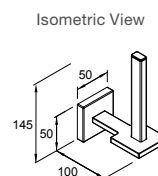

Square Toilet Paper Holder

Features

- Open-ended design for easy access
- Premium metal construction for durability and reliability
- KOHLER finishes resist corrosion and tarnishing

Polished Chrome	Code: 23292-CP
Matte Black	Code: 23292-BL
Brushed Nickel	Code: 23292-BN
Brushed Brass	Code: 23292-2MB

Square Double Toilet Paper Holder

Features

- Holds two rolls of toilet paper
- Premium metal construction for durability and reliability
- KOHLER finishes resist corrosion and tarnishing

Polished Chrome	Code: 23288-CP
Matte Black	Code: 23288-BL
Brushed Nickel	Code: 23288-BN
Brushed Brass	Code: 23288-2MB

Square Vertical Toilet Paper Holder

Features

- Open-ended design for easy access
- Premium metal construction for durability and reliability
- KOHLER finishes resist corrosion and tarnishing

Polished Chrome	Code: 23289-CP
Matte Black	Code: 23289-BL
Brushed Nickel	Code: 23289-BN
Brushed Brass	Code: 23289-2MB

Square Robe Hook

Features

- Open-ended design for easy access
- Premium metal construction for durability and reliability
- KOHLER finishes resist corrosion and tarnishing

Polished Chrome	Code: 23290-CP
Matte Black	Code: 23290-BL
Brushed Nickel	Code: 23290-BN
Brushed Brass	Code: 23290-2MB