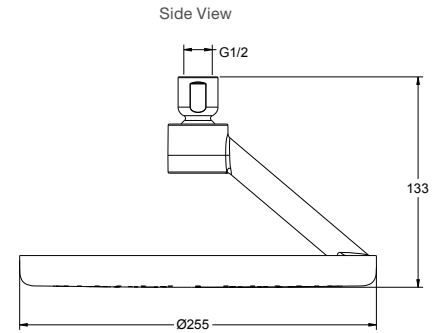

Statement™ Open Rain Iconic Rainhead

Features

- Unique design with stream flowing into wide-nozzle faceplate
- Full coverage rain spray
- Suitable for mains pressure
- WELS Rating: 4 Star, 6 litres/min

Polished Chrome	Code: 26301T-E2-CP
Matte Black	Code: 26301T-E2-BL
Brushed Nickel	Code: 26301T-E2-BN
Brushed Brass	Code: 26301T-E2-2MB

*Note: Arm sold separately – not included as shown.

Statement™ Body Spray – Oblong

Features

- Single-function linear body spray delivers 14 twirling deep massage streams
- Vertical or horizontal installation
- Suitable for mains pressure
- WELS Rating: 4 Star, 7 litres/min

Polished Chrome	Code: 26300T-E2-CP
Matte Black	Code: 26300T-E2-BL
Brushed Nickel	Code: 26300T-E2-BN
Brushed Brass	Code: 26300T-E2-2MB