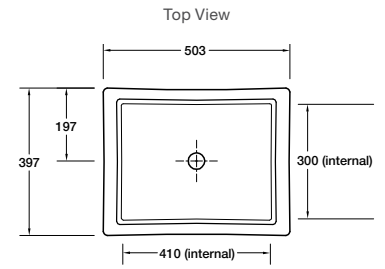

Verticyl Rectangular Under-Counter Basin

Features

- Ceramic
- 503mm under-counter basin
- Under countertop installation
- Overflow outlet

Includes

- Bench top cutting template
- Bench fixing clamps
- Bench fixing anchors and screws

Code: 2882-0