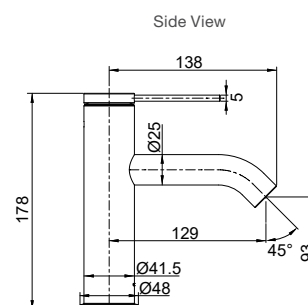

TAPWARE & ACCESSORIES

Components

Create your own signature look by combining a basin or bath spout with your style of handles. Available in four finishes: Polished Chrome, Moderne Brushed Brass, Brushed Nickel and Matte Black*.

Components Basin Mixer

Features

- Single pin handle allows for both volume and temperature control
- Temperature memory allows mixer to be turned on and off at the temperature set during prior usage
- WELS Rating: 5 Star, 6 litres/min

Polished Chrome	Code: 77958T-4AND-CP
Brushed Nickel	Code: 77958T-4AND-BN
Brushed Brass	Code: 77958T-4AND-2MB
Matte Black	Code: 77958T-4AND-BL

Components Tall Basin Mixer

Features

- Single pin handle allows for both volume and temperature control
- Temperature memory allows mixer to be turned on and off at the temperature set during prior usage
- WELS Rating: 5 Star, 6 litres/min

Polished Chrome	Code: 77959T-4AND-CP
Brushed Nickel	Code: 77959T-4AND-BN
Brushed Brass	Code: 77959T-4AND-2MB
Matte Black	Code: 77959T-4AND-BL

Components Super Tall Basin Mixer

Features

- Single pin handle allows for both volume and temperature control
- Temperature memory allows mixer to be turned on and off at the temperature set during prior usage
- WELS Rating: 5 Star, 6 litres/min

Polished Chrome	Code: 77960T-4AND-CP
Brushed Nickel	Code: 77960T-4AND-BN
Brushed Brass	Code: 77960T-4AND-2MB
Matte Black	Code: 77960T-4AND-BL