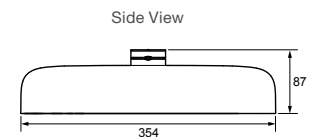

*Note: Arm sold separately – not included as shown.