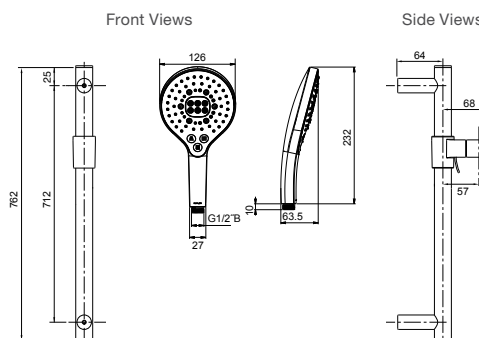

HydroRail

Easy access to new shower technology.

Not often is a new, high tech bathroom appliance specifically designed to save the homeowner money while at the same time delivering the very best in water saving showering technology. KOHLER has done just that with its HydroRail shower columns.

A luxurious home-spa showering experience, KOHLER's HydroRail is designed to replace a wall-mounted fixed-head shower. It can be installed in an existing shower space without the expense or inconvenience of having to go 'behind the wall' and change current plumbing.

HydroRail Slide Shower

Features

- Top inlet for retrofit with previous fixed showerhead installations
- 110mm multifunction handshower
- Suitable for mains pressure
- WELS Rating: 3 Star, 7.5 litres/min

Includes

- 1.5m hose
- Slide rail

Code: 78558A-CP

Awaken Matte Black Slide Rail with Awaken Handshower

Features

- Multifunction handshower
- Suitable for mains pressure
- WELS Rating: 3 Star, 9 litres/min

Includes

- 1.5m hose
- Slide rail and wall elbow

Code: 27449A-BL

Rain Duet Matte Black Slide Rail with Rain Duet Handshower

Features

- Catalyst air induction technology
- Easy touch multifunction shower
- WELS Rating: 3 Star, 9 litres/min

Includes

- 1.5m hose
- Slide rail and wall elbow

Code: 27448A-BL