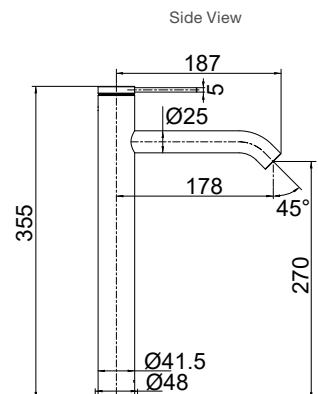

TAPWARE & ACCESSORIES

Components

Create your own signature look by combining a basin or bath spout with your style of handles. Available in four finishes: Polished Chrome, Moderne Brushed Brass, Brushed Nickel and Matte Black*.

Components Basin Mixer

Features

- Single pin handle allows for both volume and temperature control
- Temperature memory allows mixer to be turned on and off at the temperature set during prior usage
- WELS Rating: 5 Star, 6 litres/min

Polished Chrome	Code: 77958T-4AND-CP
Brushed Nickel	Code: 77958T-4AND-BN
Brushed Brass	Code: 77958T-4AND-2MB
Matte Black	Code: 77958T-4AND-BL

Components Tall Basin Mixer

Features

- Single pin handle allows for both volume and temperature control
- Temperature memory allows mixer to be turned on and off at the temperature set during prior usage
- WELS Rating: 5 Star, 6 litres/min

Polished Chrome	Code: 77959T-4AND-CP
Brushed Nickel	Code: 77959T-4AND-BN
Brushed Brass	Code: 77959T-4AND-2MB
Matte Black	Code: 77959T-4AND-BL

Components Super Tall Basin Mixer

Features

- Single pin handle allows for both volume and temperature control
- Temperature memory allows mixer to be turned on and off at the temperature set during prior usage
- WELS Rating: 5 Star, 6 litres/min

Polished Chrome	Code: 77960T-4AND-CP
Brushed Nickel	Code: 77960T-4AND-BN
Brushed Brass	Code: 77960T-4AND-2MB
Matte Black	Code: 77960T-4AND-BL