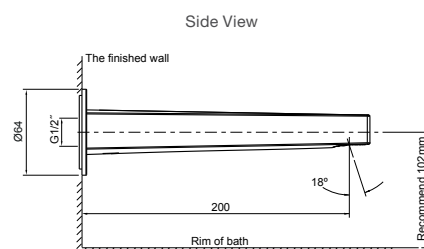

*Note: Mixer must be purchased in addition to spout.