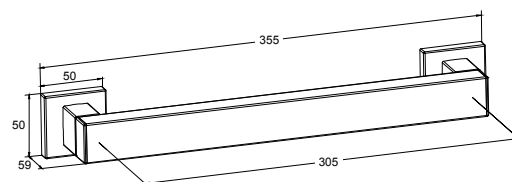

1067mm bar

Polished Chrome	Code: 23297-CP
Matte Black	Code: 23297-BL
Brushed Nickel	Code: 23297-BN
Moderne Brushed Brass	Code: 23297-2MB

Isometric Views

305mm, Matte Black

457mm, Brushed Nickel

610mm, Polished Chrome