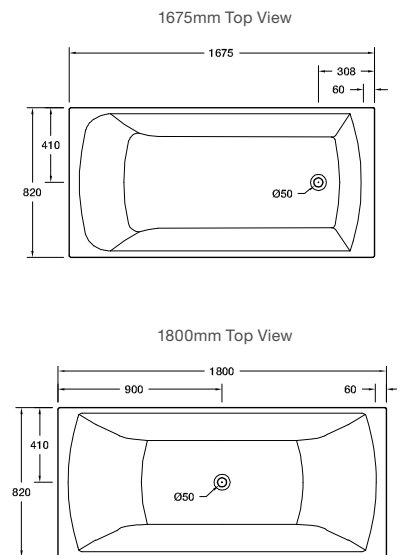

Patio Drop-in Baths

Features

- Available in two sizes
- Drop in acrylic bath (fully reinforced)

1675mm L 1675 x W 820 x D 520

Internal Measurements

Seating Width:	510mm
Base Length:	1245mm
Depth:	492mm
Capacity to Overflow	300L
Dry Weight	20kg

Code: 18227A-0

1800mm L 1800 x W 820 x D 538

Internal Measurements

Seating Width:	510mm
Base Length:	1170mm
Depth:	510mm
Capacity to Overflow	330L
Dry Weight	25kg

Code: 18225A-0

For side views, please refer to technical drawings on the website.