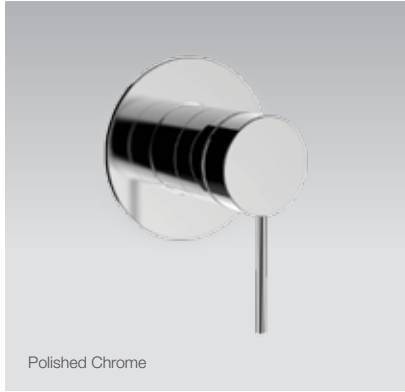

TAPWARE & ACCESSORIES

Components Shower or Bath Mixer (Pin Lever)

Features

- Premium metal construction

Polished Chrome	Code: 21398T-4A-CP
Brushed Nickel	Code: 21398T-4A-BN
Brushed Brass	Code: 21398T-4A-2MB
Matte Black	Code: 21398T-4A-BL
Add Valve* – Valve	Code: 78981T-DR-NA