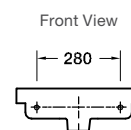

Code: 21057A-0

Reach Wall-Hung Handwash Basin

Waste not included

Features

- Ceramic
- 400mm left hand wall-mount basin
- Overflow outlet

Includes

- Wall fixing bolts and anchors
- Chrome overflow cover

Code: 4948CK-00