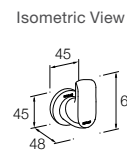

Avid Hotelier

Polished Chrome Code: 97497T-CP
Titanium Code: 97497T-TT

Avid Towel Ring

Polished Chrome Code: 97498T-CP
Titanium Code: 97498T-TT

Avid Robe Hooks

Single Robe Hook, Polished Chrome Code: 97499T-CP
Single Robe Hook, Titanium Code: 97499T-TT
Double Robe Hook, Polished Chrome Code: 97500T-CP
Double Robe Hook, Titanium Code: 97500T-TT

Avid Toilet Tissue Holders

Vertical Toilet Tissue Holder, Polished Chrome Code: 97502T-CP
Vertical Toilet Tissue Holder, Titanium Code: 97502T-TT
Toilet Tissue Holder With Cover, Polished Chrome Code: 97503T-CP
Toilet Tissue Holder With Cover, Titanium Code: 97503T-TT