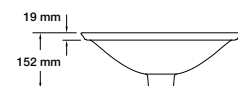

Briolette Faceted Glass Vessel Basin

The Briolette glass sink displays a uniquely faceted shape inspired by the precisely cut surfaces of precious stone. Gently curved walls highlight the natural textural qualities of glass and create a striking reflective effect. This sink sits on top of the counter as a brilliant addition to your bath or powder room.

Includes

- Waste gasket kit

Ice	Code: 2373-B11
Translucent Dusk	Code: 2373-TG1
Translucent Dew	Code: 2373-TG2
Translucent Doe	Code: 2373-TG3

Note: Actual basin colours may vary from those depicted here.

Derring Wading Pool Self Rimming Basin

Inspired by studio pottery, the Derring collection celebrates the inherent beauty and authenticity of handcrafted ceramics. Each sink is a one-of-a-kind creation, finished with unique artisanal glazes that produce fascinating surface effects. This vessel sink offers a recessed, low-profile installation that sits just above your counter.

Includes

1. Bench top cutting template
2. Code: 17890-RL-RB2

Front View