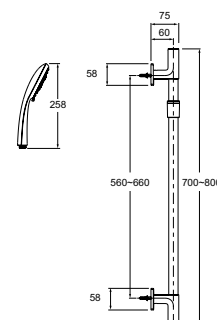

Includes

- 1.5m hose
- Slide rail and wall elbow

Code: 76667T-E-CP

Front Views

Side Views

PICTURED: RainCain Round Showerhead

SHOWERING TAPWARE

HydroRail Rain Shower Square Column Standard