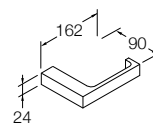

Horizontal toilet tissue holder Code: 37350T-CP
Covered toilet tissue holder Code: 37351T-CP

Isometric View