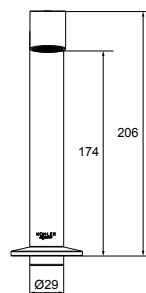

Components Deck Mount Sensor Tap

PICTURED: Components Deck Mount Sensor Tap, French Gold Finish

Features

- AC & DC power options – sold separately
- TOF (time of flight) sensor is more accurate than an infra red sensor
- WELS Rating: 6 Star

Tap only:

- Polished Chrome 1.3 L/min
  Code: EX27460A-NWS3-CP
- Polished Chrome 1.6 L/min
  Code: EX27460A-NW-CP
- Brushed Nickel 1.6 L/min
  Code: EX27460A-NW-BN
- Matt Black 1.6 L/min
  Code: EX27460A-NW-BL
- French Gold 1.6 L/min
  Code: EX27460A-NW-AF

AC/DC power options sold separately:

- AC Power Unit, 6V
  Code: 26845A-NA
- DC Power Unit, 6V
  Code: 26844T-NA

Front View

Notes: Sensor activates under the spout which may not suit all project requirements.

Supplied as cold only option: Hot & Cold is achieved via a tempering valve (an off the shelf component installed by a plumber).

Components Wall Mount Sensor Tap

Features

- AC & DC power options – sold separately
- TOF (time of flight) sensor is more accurate than an infra red sensor
- WELS Rating: 6 Star

Tap only:

- Polished Chrome 1.3 L/min
  Code: EX27462A-NWS3-CP
- Polished Chrome 1.6 L/min
  Code: EX27462A-NW-CP
- Brushed Nickel 1.6 L/min
  Code: EX27462A-NW-BN
- Matt Black 1.6 L/min
  Code: EX27462A-NW-BL
- French Gold 1.6 L/min
  Code: EX27462A-NW-AF

AC/DC power options sold separately:

- AC Power Unit, 6V
  Code: 26845A-NA
- DC Power Unit, 6V
  Code: 26844T-NA

Notes: Sensor activates under the spout which may not suit all project requirements.

Supplied as cold only option: Hot & Cold is achieved via a tempering valve (an off the shelf component installed by a plumber).