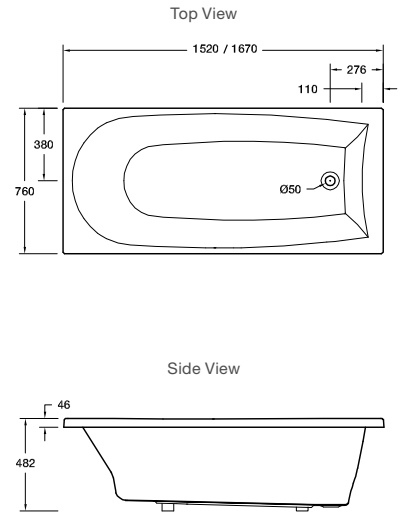

Odeon Drop-In Baths

Features

- Drop in acrylic bath (fully reinforced)
- Upstand/tiling bead

1520mm L 1520 x W 760 x D 482

Internal Measurements

Seating Width:	480mm
Base Length:	1065mm
Depth:	465mm
Capacity to Overflow	230L
Dry Weight	15kg

Code: 18221A-0

1670mm L 1670 x W 760 x D 482

Internal Measurements

Seating Width:	480mm
Base Length:	1215mm
Depth:	465mm
Capacity to Overflow	260L
Dry Weight	20kg

Code: 18223A-0

PICTURED: Regatta Drop-in Bath