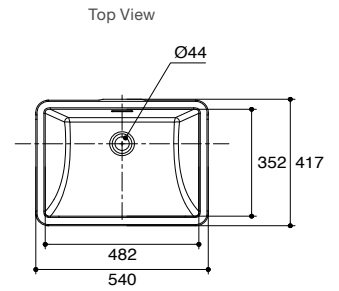

Brazn Rectangular Under-Counter Basin

Features

- Ceramic
- 482mm rectangular under-counter basin
- Under countertop installation
- KOHLER CleanCoat® for a lustrous, spotless look and carefree maintenance
- Overflow outlet

Includes

- Bench top cutting template
- Bench fixing clamps
- Bench fixing anchors and screws

Code: 21058A-0