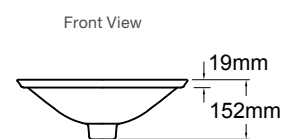

ARTIST EDITIONS

Dutchmaster Self Rimming Basin – Round

Introducing the Dutchmaster Collection, the latest collection of Artist Edition basins inspired by the Dutch Masters of the 17th century. Big, bold, lush florals, dramatically enhanced by a deeply dark, moody background, adorn the entire surface of the basin's interior. Available in Midnight Floral and Blush Floral.

Includes

- Bench top cutting template

Blush Floral – Round Code: 30333-DM1-0

Midnight Floral – Round Code: 30333-DM2-0

Dutchmaster Self Rimming Basin – Rectangle

Big, bold, lush florals, dramatically enhanced by a deeply dark, moody background, adorn the entire surface of the basin's interior. Available in Midnight Floral and Blush Floral.

Includes

- Bench top cutting template

Blush Floral – Rectangle Code: 30334-DM1-0

Midnight Floral – Rectangle Code: 30334-DM2-0