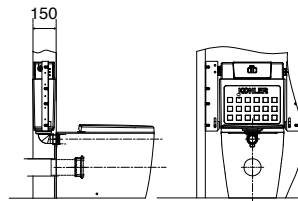

Note: Pan and seat only. Refer to pages 46-47 for available tank and flush plate options.

In Wall Views – Low Height

In Wall Views – Slim

Grande Wall Hung Toilet Pan & Seat

Wrapover Seat

Features

- HygieneMax™ rimless pan
- WELS 4 star, dual flush 4.5/3L
- Quiet Close™, Vertical Quick Release toilet seat