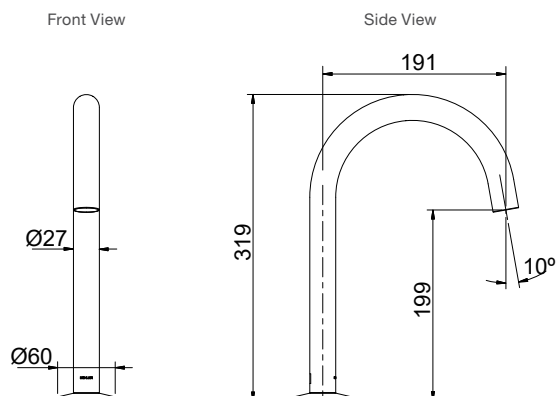

Components Hob Mount Tube Basin Spout

Features

- Premium metal construction
- A range of interchangeable Components handles available
- WELS Rating: 5 Star, 6 litres/min

Polished Chrome	Code: 77967T-ND-CP
Brushed Nickel	Code: 77967T-ND-BN
Brushed Brass	Code: 77967T-ND-2MB
Matte Black	Code: 77967T-ND-BL

Components Hob Mount Ribbon Basin Spout

Features

- Premium metal construction
- A range of interchangeable Components handles available
- WELS Rating: 5 Star, 6 litres/min

Polished Chrome	Code: 77968T-ND-CP
Brushed Nickel	Code: 77968T-ND-BN
Brushed Brass	Code: 77968T-ND-2MB
Matte Black	Code: 77968T-ND-BL

Components Hob Mount Tube Bath Spout

Features

- Premium metal construction
- A range of interchangeable Components handles available

Polished Chrome	Code: 22959T-CP
Brushed Nickel	Code: 22959T-BN
Brushed Brass	Code: 22959T-2MB
Matte Black	Code: 22959T-BL

Components Hob Mount Ribbon Bath Spout

Features

- Premium metal construction
- A range of interchangeable Components handles available

Polished Chrome	Code: 26151T-CP
Brushed Nickel	Code: 26151T-BN
Brushed Brass	Code: 26151T-2MB
Matte Black	Code: 26151T-BL