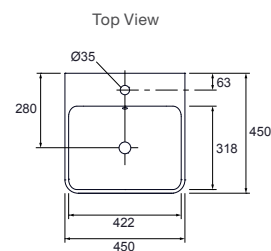

Features

- Ceramic
- 450mm wall-hung basin
- Overflow outlet

Includes

- Chrome overflow cover

One Taphole Code: 24985K-1-0
No Taphole Code: 24985K-0
Three Tapholes Code: 24985K-8-0
Optional Towel Bar Code: 24986T-CP

PICTURED: ModernLife 550mm Wall Hung Basin