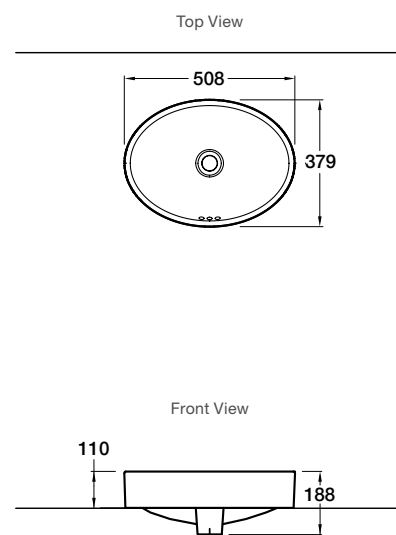

Chalice Oval Vessel Basin

Features

- Ceramic
- 508mm countertop basin
- Overflow outlet

Includes

1. Bench top cutting template
2. Code: 99183T-0

PICTURED: ModernLife Vessel Basin with Taphole