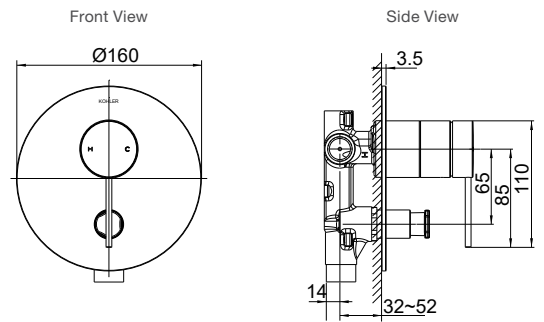

*Note: Valve must be purchased in addition to mixer.

PICTURED: Components Tall Basin Mixer