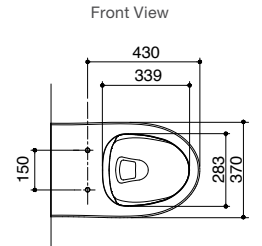

Note: Pan and seat only. Refer to pages 46-47 for available tank and flush plate options.

In Wall Views – Low Height

In Wall Views – Slim

Grande Wall Hung Toilet Pan & Seat

Wrapover Seat

Features

- HygieneMax™ rimless pan
- WELS 4 star, dual flush 4.5/3L
- Quiet Close™, Vertical Quick Release toilet seat