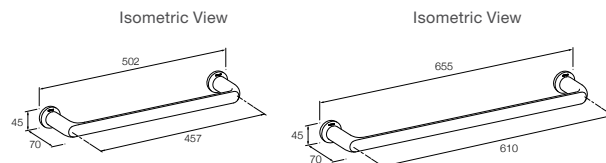

Polished Chrome Code: 21359A-CP
 Titanium Code: 21359A-TT

Avid Towel Bars

457mm Polished Chrome Code: 97494T-CP
 457mm Titanium Code: 97494T-TT
 610mm Polished Chrome Code: 97495T-CP
 610mm Titanium Code: 97495T-TT