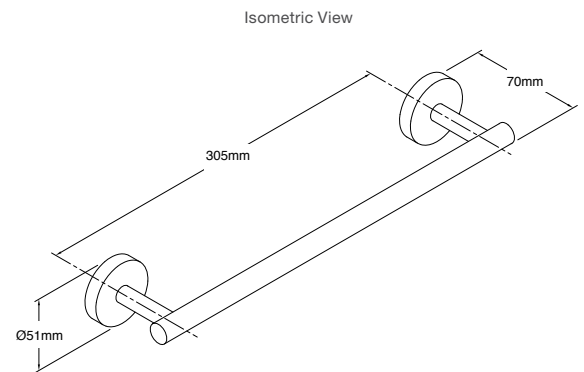

Elate Towel Arm 229mm

Polished Chrome	Code: 27291-CP
Brushed Nickel	Code: 27291-BN
Brushed Brass	Code: 27291-2MB
Matte Black	Code: 27291-BL

Elate Towel Bar 305mm

Polished Chrome	Code: 27288-CP
Brushed Nickel	Code: 27288-BN
Brushed Brass	Code: 27288-2MB
Matte Black	Code: 27288-BL