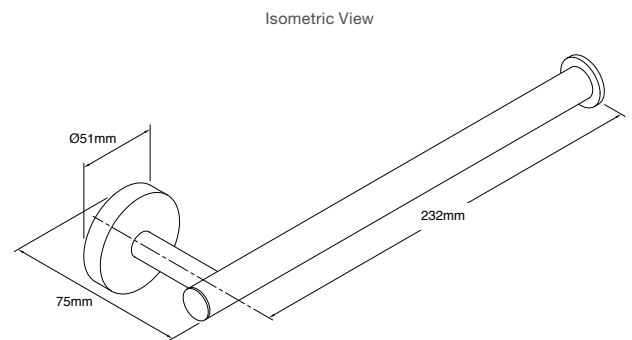

TAPWARE & ACCESSORIES

Elate

Minimalist and simplistic in its design, Elate accessories work well in both traditional and contemporary bathroom environments. Available in four finishes: Polished Chrome, Brushed Nickel, Moderne Brushed Brass and Matte Black.

Elate Towel Arm 229mm

Polished Chrome	Code: 27291-CP
Brushed Nickel	Code: 27291-BN
Brushed Brass	Code: 27291-2MB
Matte Black	Code: 27291-BL

Elate Towel Bar 305mm

Polished Chrome	Code: 27288-CP
Brushed Nickel	Code: 27288-BN
Brushed Brass	Code: 27288-2MB
Matte Black	Code: 27288-BL

Elate Towel Bar 457mm

Polished Chrome	Code: 27286-CP
Brushed Nickel	Code: 27286-BN
Brushed Brass	Code: 27286-2MB
Matte Black	Code: 27286-BL

PICTURED: Elate Towel Bar 610mm