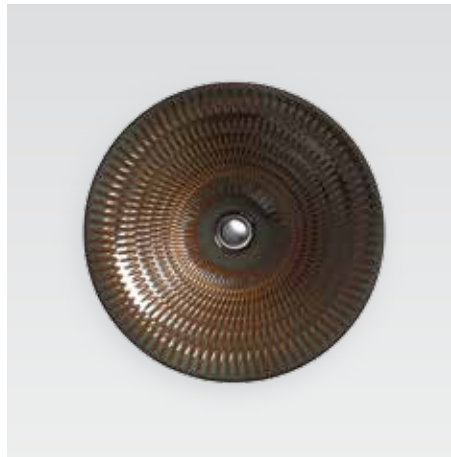

Artist Editions
K O H L E R

Available exclusively from specialist retailers nationally.
For more information, or showroom locations, visit

www.kohler.co.nz

KOHLER®

Mar2016