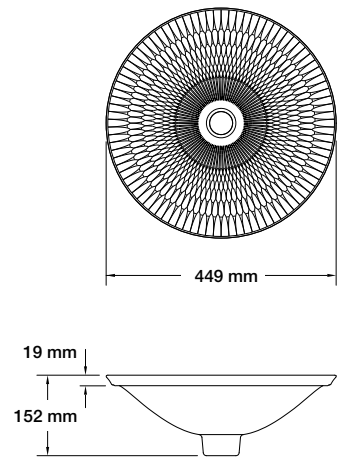

Artist Editions
K O H L E R

Available exclusively from specialist retailers nationally.
For more information, or showroom locations, visit

www.kohler.co.nz

KOHLER®

Mar2016