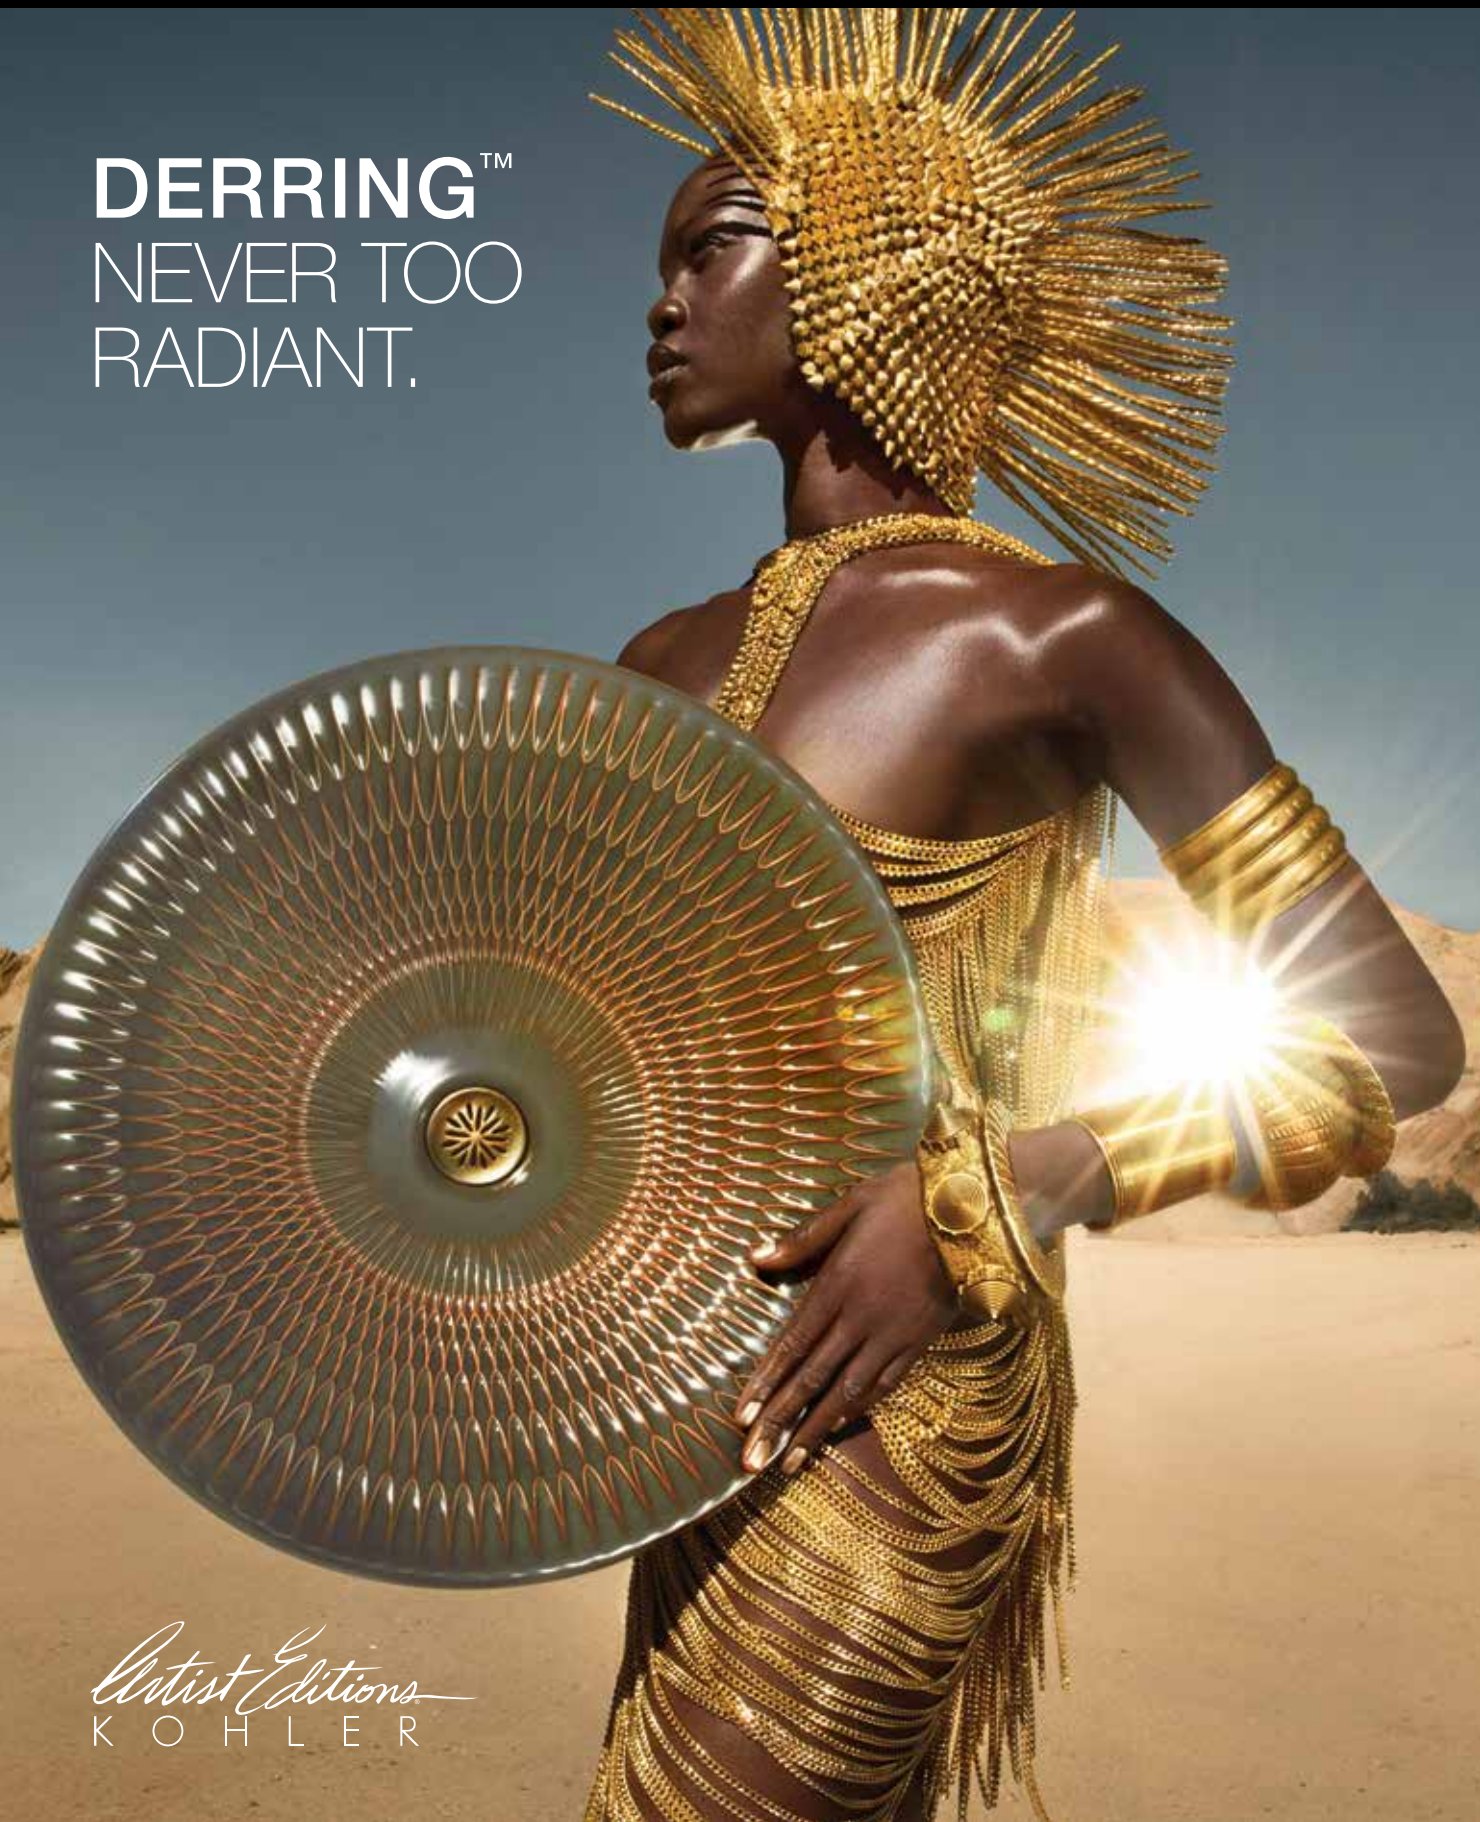

KOHLER®

DERRING™
NEVER TOO
RADIANT.

Artist Editions
K O H L E R