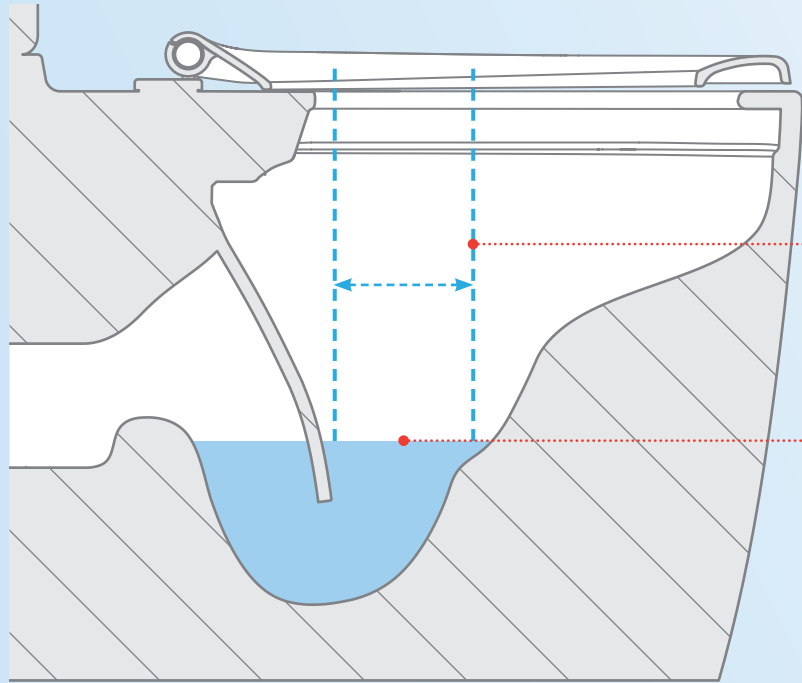

GRANDE™

RIMLESS TECHNOLOGY

LARGE 'DROP ZONE'

The 'Drop Zone' is an industry term for the area that waste will fall into according to the combined design of the pan and the shape and position of the seat.

The Grande 'Drop Zone' and waterline have been perfectly positioned to ensure minimal marking of the pan, and the key areas of the trap of the pan are covered by water to further reduce marking and minimise odour.

HIGH WATERLINE

The pan trap has a high waterline ensuring the efficient flush all customers expect from KOHLER as well as reducing potential marking and odours.

HYGIENE

MAX™

Rimless Technology

Maximum hygiene,
maximum all-out clean

Slim/Elite Seat

BREAKTHROUGH PAN SHAPE

Specially designed pan enables water to flow around the whole bowl to the front centre, to minimise splashing.

EXCEPTIONAL WATER COVERAGE

Smooth interior also enhances water flow, preventing scale and bacteria growth.