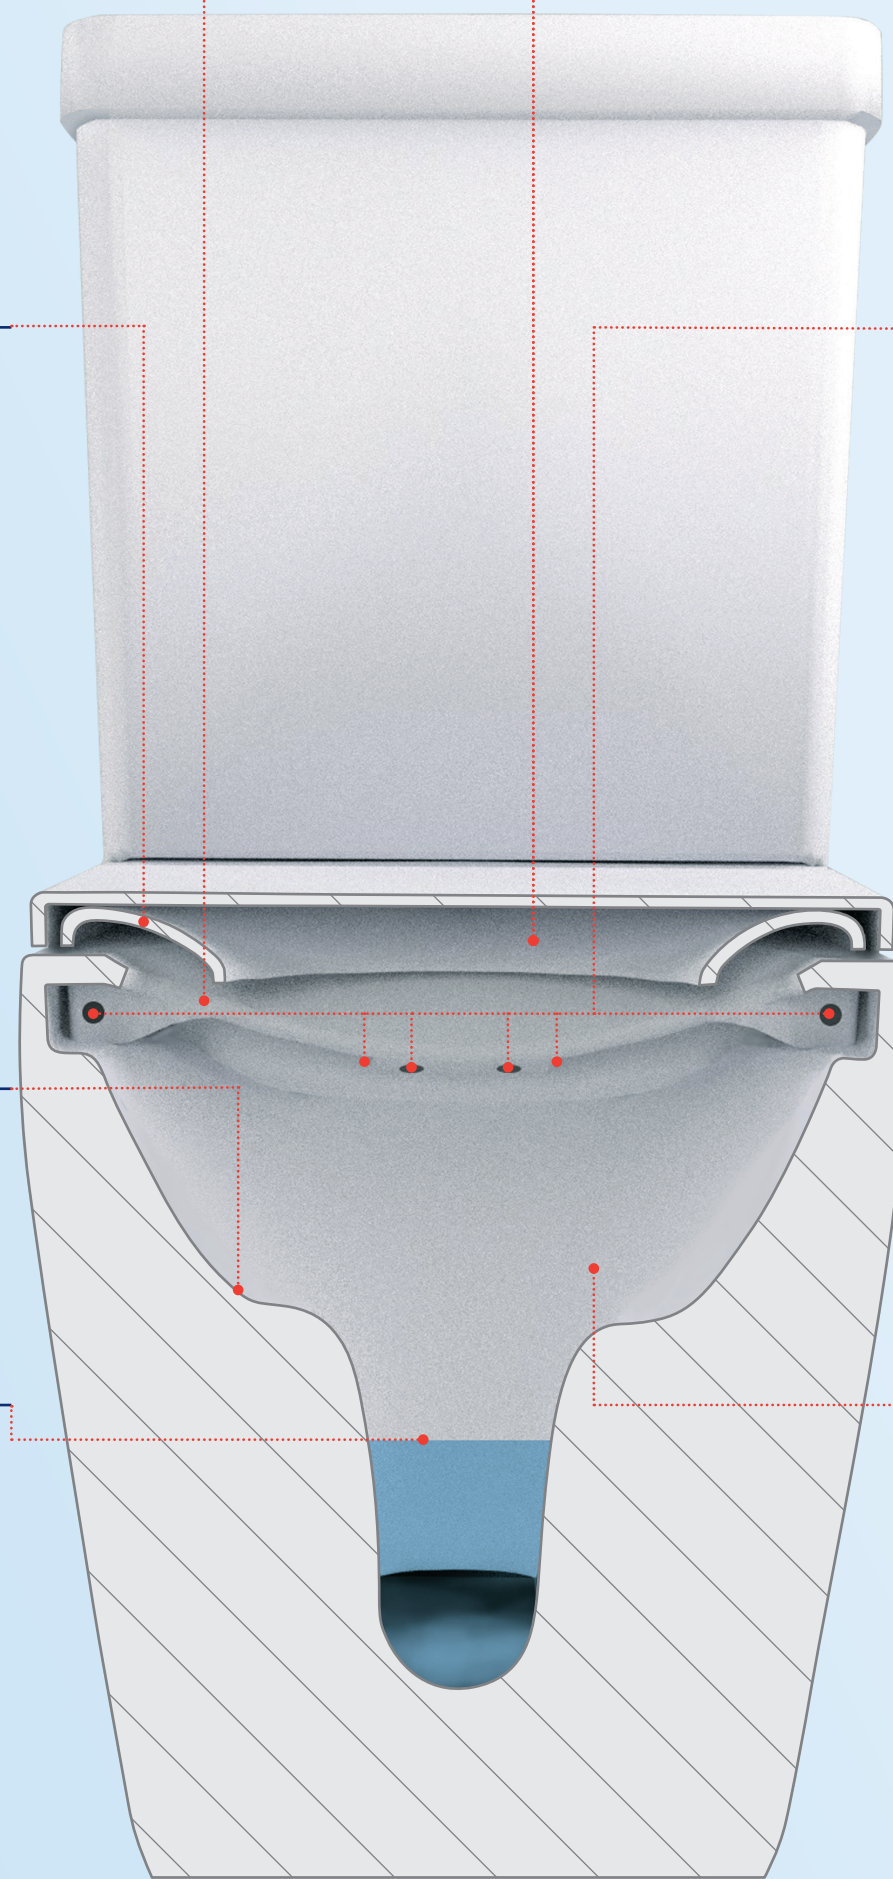

LEADING IN DESIGN

Grande's seamless, smooth pan delivers an industry-leading straight skirted toilet with a flawless finish. This premium, understated suite will perform equally well in master bathrooms and ensuites, completing any interior design aesthetic.

WM-022014

RIMLESS TECHNOLOGY

A rimless bowl makes cleaning easy as it gives total access to the space where germs accumulate and can grow. Removing the rim provides all-out cleanliness.

EASY SEAT REMOVAL

The Vertical Quick Release (VQR) seat quickly detaches with a 'one-handed' lift, for rapid and easy cleaning. No need to touch the pan or seat mechanisms. Available in wrap, slim or elite options. Note: Slim and elite seats look the same, but the elite seat also includes a built-in night light and a scent dispenser.

Slim/Elite Seat

BREAKTHROUGH PAN SHAPE

Specially designed pan enables water to flow around the whole bowl to the front centre, to minimise splashing.

EXCEPTIONAL WATER COVERAGE

Smooth interior also enhances water flow, preventing scale and bacteria growth.