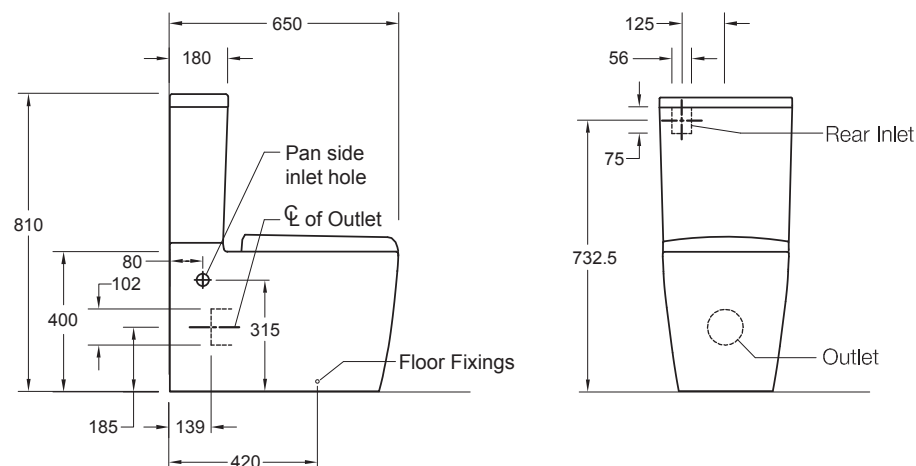

HIGH WATERLINE

The pan trap has a high waterline ensuring the efficient flush all customers expect from KOHLER as well as reducing potential marking and odours.

HYGIENE

MAX™

Rimless Technology

Maximum hygiene,
maximum all-out clean