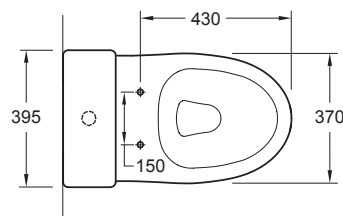

Grande Rimless Back to Wall Toilet Suite with Wrap Seat 76078A-0
Grande Rimless Back to Wall Toilet Suite with Slim Seat 24928A-0
Grande Rimless Back to Wall Toilet Suite with Elite Seat 24929A-0

Available exclusively from specialist retailers nationally.
For more information, or showroom locations, visit

kohler.com.au kohler.co.nz

KOHLER®

Jul2018

KOHLER®