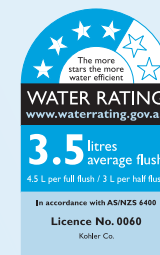

AESTHETICALLY PLEASING – INSIDE AND OUT

It not only looks good on the outside – it has straight-forward uncluttered lines on the inside, too.