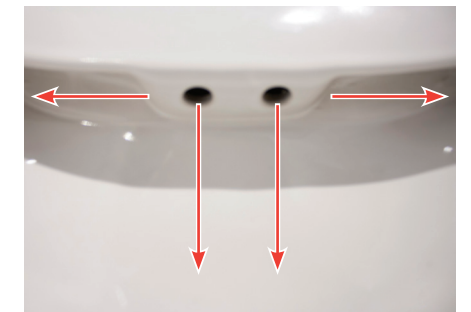

Slim/Elite Seat

BREAKTHROUGH PAN SHAPE

Specially designed pan enables water to flow around the whole bowl to the front centre, to minimise splashing.

EXCEPTIONAL WATER COVERAGE

Smooth interior also enhances water flow, preventing scale and bacteria growth.

MINIMAL SPLASH

An effective and controlled flush reduces splashback to a minimum.

INNOVATIVE DESIGN

This industry leading design has been engineered to deliver a smooth exterior, straight skirted toilet with a flawless finish.

AESTHETICALLY PLEASING – INSIDE AND OUT

It not only looks good on the outside – it has straight-forward uncluttered lines on the inside, too.

KOHLER® HYGIENE MAX™ Rimless Technology

Maximum hygiene,
maximum all-out clean

Simply lift and clean

Rimless flush of powerful jets

The HYGIENEMAX flush

Easy clean bowl