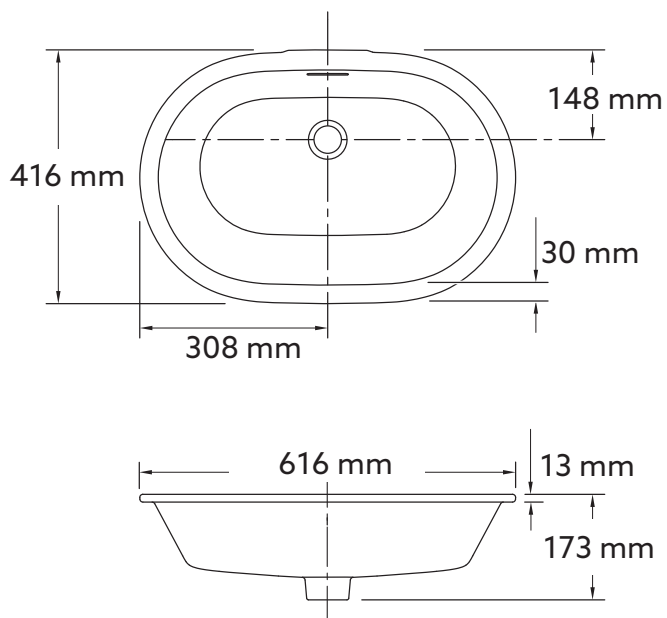

Features:

- Under counter installation.
- With Overflow.
- Oval basin.

Material:

- Vitreous China.

Technical Information:

All product dimensions are nominal.

Installation: Undermount

Drain Hole: Ø45mm

Available Colors/Finishes

Color tiles intended for reference only.

Color	Code	Description
	21057A-0	White
	21057A-HB1	Honed Black

Dimensions are approximate.

New Zealand

0800 100 382

kohler.co.nz

Australia