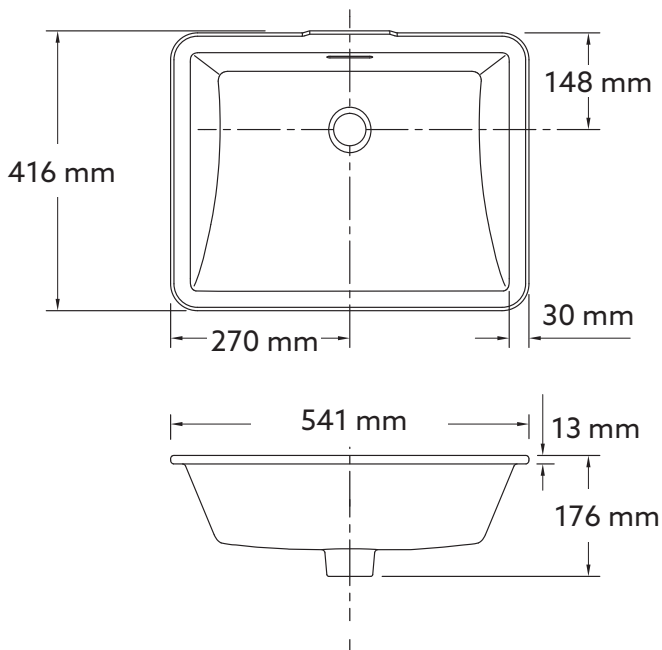

Features:

- Under counter installation.
- With Overflow.
- Rectangular basin.

Material:

- Vitreous China.

Technical Information:

All product dimensions are nominal.

Installation: Undermount

Drain Hole: Ø45mm

Available Colors/Finishes

Color tiles intended for reference only.

Color	Code	Description
	21058A-0	White
	21058A-HB1	Honed Black

Dimensions are approximate.

New Zealand

0800 100 382
kohler.co.nz

Australia

1800 364 533
kohler.com.au