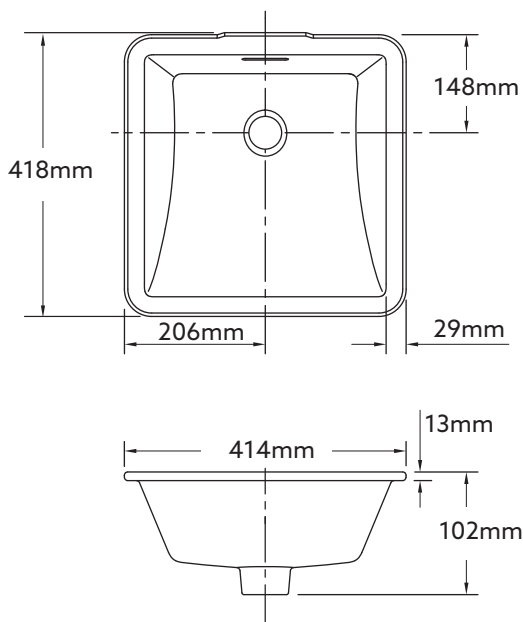

### Technical Information:

All product dimensions are nominal.

Installation: Undermount  
Drain Hole: Ø45mm

### Available Colors/Finishes

*Color tiles intended for reference only.*

Color	Code	Description
	21056A-0	White
	21056A-HB1	Honed Black

Dimensions are approximate.