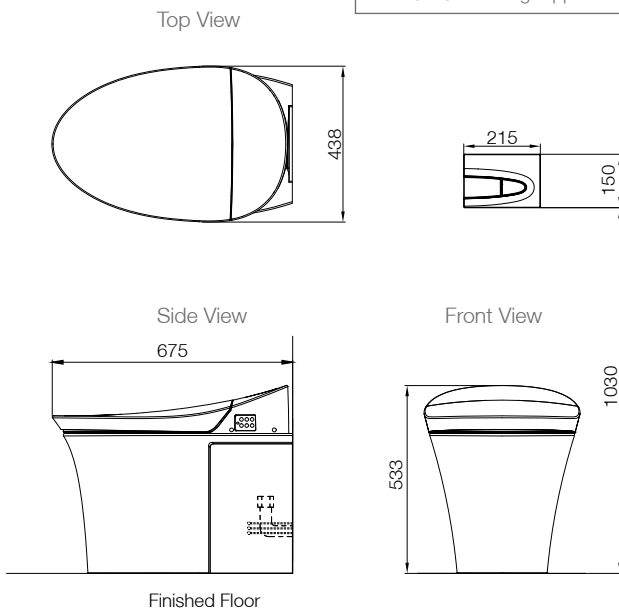

Product

- Veil wall faced intelligent toilet

Kohler Code

8423A-0

Included Components

- Veil wall faced toilet with integrated bidet.
- In wall cistern - Hydro tower 500 (4.5/3L).
- Touchless flush button panel.
- Wireless one touch remote.
- Waste pipes (P trap) & straight inlet connection pipe.

WELS RATING
(4 Star 3.5L av. flush)

Toilet Features

- Touchless flush button panel in Honed White.
- Ergonomic french curve seat with antibacterial material.
- Sensor activated auto open and close function for seat lid.
- Insulated in-wall cistern - fully framed.
- Automatic, touchless or manual Dual flush (4.5/3L).
- Built in LED night-light.
- Deodoriser function.
- Back up shut-off valve located on cistern.
- Rimless pan design.
- Vitreous china.

Technical Details

Weight: Pan - 48.5 kg Approx
In-wall Tank - 16kg Approx

Installation Notes:

- Water supply pressure range: Min 70kPa - Max 500kpa.
- Power supply requirements: Dedicated 10A min, 220~240V AC, 50/60Hz supply with ELCB or GFCI.
Rated power:1000W. Max instant power: 1600W.
- In-wall cistern has an adjustable height and is designed to be fixed to the floor & studs using coach screws (not supplied).
- IMPORTANT: This toilet must be installed in accordance with AS/NZS 3500.1 Plumbing and Drainage.