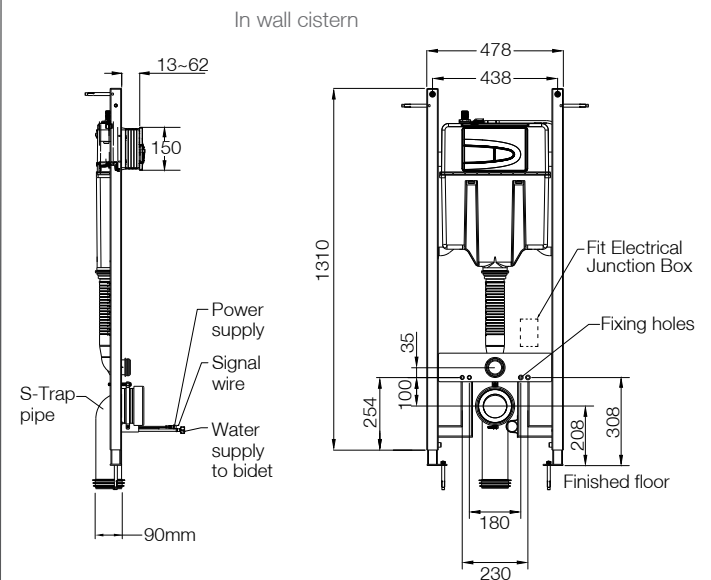

Product

- Veil wall faced intelligent toilet

Kohler Code

8423A-0

Included Components

- Veil wall faced toilet with integrated bidet.
- In wall cistern - Hydro tower 500 (4.5/3L).
- Touchless flush button panel.
- Wireless one touch remote.
- Waste pipes (P trap) & straight inlet connection pipe.

WELS RATING
(4 Star 3.5L av. flush)

Toilet Features

- Touchless flush button panel in Honed White.
- Ergonomic french curve seat with antibacterial material.
- Sensor activated auto open and close function for seat lid.
- Insulated in-wall cistern - fully framed.
- Automatic, touchless or manual Dual flush (4.5/3L).
- Built in LED night-light.
- Deodoriser function.
- Back up shut-off valve located on cistern.
- Rimless pan design.
- Vitreous china.

Bidet Features

- Instantly heated water with stainless steel wand.
- Spray wand features adjustable water pressure and temperature, and oscillate and pulsate functions.
- Air blower and heated seat with adjustable temperature.
- Self cleaning and UV sanitising nozzle.
- Seat maximum weight limit: 200 kg

Technical Details

Weight: Pan - 48.5 kg Approx
In-wall Tank - 16kg Approx

Installation Notes:

- Water supply pressure range: Min 70kPa - Max 500kpa.
- Power supply requirements: Dedicated 10A min, 220~240V AC, 50/60Hz supply with ELCB or GFCI.
Rated power:1000W. Max instant power: 1600W.
- In-wall cistern has an adjustable height and is designed to be fixed to the floor & studs using coach screws (not supplied).
- IMPORTANT: This toilet must be installed in accordance with AS/NZS 3500.1 Plumbing and Drainage.