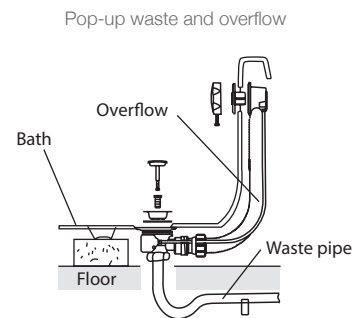

**Product**

- Evok 1800mm drop-in bath

**Kohler Code**

18205A-0

**Included Components**

- 40mm chrome pop-up waste and overflow
- Evok charcoal bath pillow

**Features**

- Drop-in acrylic bath (fully reinforced)
- Tapware can be mounted on the bath rim

**Optional Accessories**

- Tapware

**Related Products**

- Evok baths
- Evok whirlpools
- Evok BubbleMassage™

**Technical Details**

<b>External Measurements</b>	
L 1800 x W 900 x D 530	
<b>Internal Measurements</b>	
Seating Width:	580mm
Base Length:	1140mm
Depth:	405mm
<b>Full Capacity</b>	230L
<b>Dry Weight</b>	20kg

**Installation Notes:**

- Floor must provide support for a minimum of 400kg and must be level.