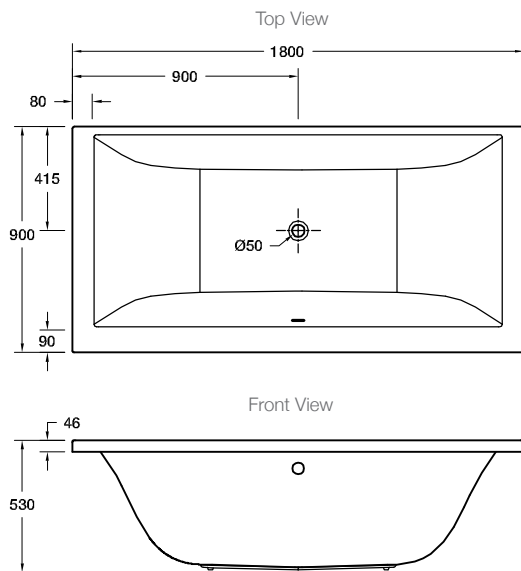

**Product**

- Evok 1800mm drop-in bath

**Kohler Code**

18205A-0

**Included Components**

- 40mm chrome pop-up waste and overflow
- Evok charcoal bath pillow

**Features**

- Drop-in acrylic bath (fully reinforced)
- Tapware can be mounted on the bath rim

**Optional Accessories**

- Tapware

**Related Products**

- Evok baths
- Evok whirlpools
- Evok BubbleMassage™

**Technical Details**

<b>External Measurements</b>	
L 1800 x W 900 x D 530	
<b>Internal Measurements</b>	
Seating Width:	580mm
Base Length:	1140mm
Depth:	405mm
<b>Full Capacity</b>	230L
<b>Dry Weight</b>	20kg

**Installation Notes:**

- Floor must provide support for a minimum of 400kg and must be level.