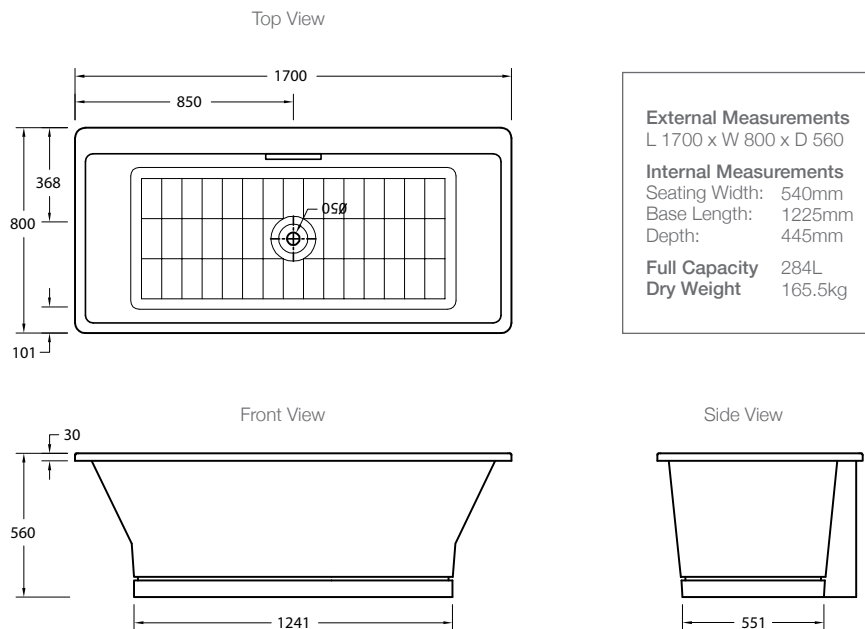

Product

- Reve cast iron freestanding bath - Float/base

Kohler Code

98204A-0

Included Components

- Chrome overflow cover
- Click-up waste
- 1 overflow/drain shroud
- 1 float/base
- 4 cast iron adjustable feet

Features

- Cast iron bath with safeguard / slip resistant floor finish
- Freestanding with float installation
- Contemporary European design
- Slotted overflow for increased bathing depth
- Easy to clean, high gloss surface
- Feet are adjustable

Optional Accessories

- Tapware

Related Products

- Reve basins
- Reve toilets
- Reve baths

Technical Details

Installation Notes:

- Cast iron baths are extremely heavy making some installations difficult.
- Floor must provide support for a minimum of 386kg/square meter and must be level.
- Height measurements vary due to levelling of the cast iron adjustable feet.