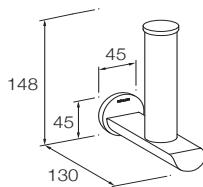

**Included Components**

- Installation hardware

**Features**

- Polished chrome (-cp) or titanium (-TT) • Metal construction • Durability • No visible fixings

- Robe hook  
Kohler: 97499T

- Double robe hook  
Kohler: 97500T

- Towel ring  
Kohler: 97498T

- Vertical toilet tissue holder  
Kohler: 97502T

- Toilet tissue holder with cover  
Kohler: 97503T

- Hoteller  
Kohler: 97497T

- Towel bar - 457mm  
Kohler: 97494T

- Towel bar - 610mm  
Kohler: 97495T

- Double towel bar - 610mm  
Kohler: 97496T

**Installation Notes:**

- In an effort to make installation quick and easy, Kohler accessories are shipped with a hex key wrench, anchors and pre-assembled parts.
- While it is possible to mount them to any surface, a stud mounted product will yield the best results.