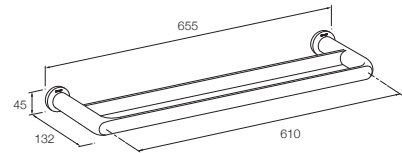

**Included Components**

- Installation hardware

**Features**

- Polished chrome (-cp) or titanium (-TT) • Metal construction • Durability • No visible fixings

- Robe hook  
Kohler: 97499T

- Double robe hook  
Kohler: 97500T

- Towel ring  
Kohler: 97498T

- Vertical toilet tissue holder  
Kohler: 97502T

- Toilet tissue holder with cover  
Kohler: 97503T

- Hoteller  
Kohler: 97497T

- Towel bar - 457mm  
Kohler: 97494T

- Towel bar - 610mm  
Kohler: 97495T

- Double towel bar - 610mm  
Kohler: 97496T

**Installation Notes:**

- In an effort to make installation quick and easy, Kohler accessories are shipped with a hex key wrench, anchors and pre-assembled parts.
- While it is possible to mount them to any surface, a stud mounted product will yield the best results.