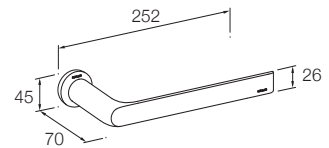

**Included Components**

- Installation hardware

**Features**

- Polished chrome (-cp) or titanium (-TT) • Metal construction • Durability • No visible fixings

- Robe hook  
Kohler: 97499T

- Double robe hook  
Kohler: 97500T

- Towel ring  
Kohler: 97498T

- Vertical toilet tissue holder  
Kohler: 97502T

- Toilet tissue holder with cover  
Kohler: 97503T

- Hoteller  
Kohler: 97497T

- Towel bar - 457mm  
Kohler: 97494T

- Towel bar - 610mm  
Kohler: 97495T

- Double towel bar - 610mm  
Kohler: 97496T

**Installation Notes:**

- In an effort to make installation quick and easy, Kohler accessories are shipped with a hex key wrench, anchors and pre-assembled parts.
- While it is possible to mount them to any surface, a stud mounted product will yield the best results.