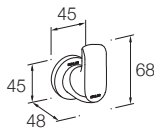

**Included Components**

- Installation hardware

**Features**

- Polished chrome (-cp) or titanium (-TT) • Metal construction • Durability • No visible fixings

- Robe hook  
Kohler: 97499T

- Double robe hook  
Kohler: 97500T

- Towel ring  
Kohler: 97498T

- Vertical toilet tissue holder  
Kohler: 97502T

- Toilet tissue holder with cover  
Kohler: 97503T

- Hoteller  
Kohler: 97497T

- Towel bar - 457mm  
Kohler: 97494T

- Towel bar - 610mm  
Kohler: 97495T

- Double towel bar - 610mm  
Kohler: 97496T

**Installation Notes:**

- In an effort to make installation quick and easy, Kohler accessories are shipped with a hex key wrench, anchors and pre-assembled parts.
- While it is possible to mount them to any surface, a stud mounted product will yield the best results.