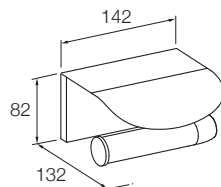

- Toilet tissue holder with cover
  Kohler: 97503T