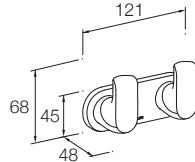

**Included Components**

- Installation hardware

**Features**

- Polished chrome (-cp) or titanium (-TT) • Metal construction • Durability • No visible fixings

- Robe hook  
Kohler: 97499T

- Double robe hook  
Kohler: 97500T

- Towel ring  
Kohler: 97498T

- Vertical toilet tissue holder  
Kohler: 97502T

- Toilet tissue holder with cover  
Kohler: 97503T

- Hoteller  
Kohler: 97497T

- Towel bar - 457mm  
Kohler: 97494T

- Towel bar - 610mm  
Kohler: 97495T

- Double towel bar - 610mm  
Kohler: 97496T

**Installation Notes:**

- In an effort to make installation quick and easy, Kohler accessories are shipped with a hex key wrench, anchors and pre-assembled parts.
- While it is possible to mount them to any surface, a stud mounted product will yield the best results.