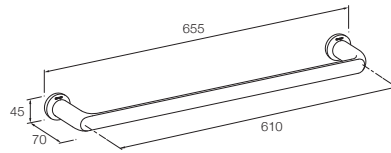

**Included Components**

- Installation hardware

**Features**

- Polished chrome (-cp) or titanium (-TT) • Metal construction • Durability • No visible fixings

- Robe hook  
Kohler: 97499T

- Double robe hook  
Kohler: 97500T

- Towel ring  
Kohler: 97498T

- Vertical toilet tissue holder  
Kohler: 97502T

- Toilet tissue holder with cover  
Kohler: 97503T

- Hoteller  
Kohler: 97497T

- Towel bar - 457mm  
Kohler: 97494T

- Towel bar - 610mm  
Kohler: 97495T

- Double towel bar - 610mm  
Kohler: 97496T

**Installation Notes:**

- In an effort to make installation quick and easy, Kohler accessories are shipped with a hex key wrench, anchors and pre-assembled parts.
- While it is possible to mount them to any surface, a stud mounted product will yield the best results.