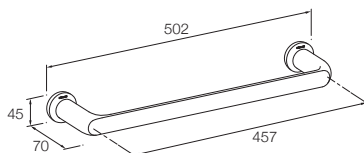

**Included Components**

- Installation hardware

**Features**

- Polished chrome (-cp) or titanium (-TT) • Metal construction • Durability • No visible fixings

- Robe hook  
Kohler: 97499T

- Double robe hook  
Kohler: 97500T

- Towel ring  
Kohler: 97498T

- Vertical toilet tissue holder  
Kohler: 97502T

- Toilet tissue holder with cover  
Kohler: 97503T

- Hoteller  
Kohler: 97497T

- Towel bar - 457mm  
Kohler: 97494T

- Towel bar - 610mm  
Kohler: 97495T

- Double towel bar - 610mm  
Kohler: 97496T

**Installation Notes:**

- In an effort to make installation quick and easy, Kohler accessories are shipped with a hex key wrench, anchors and pre-assembled parts.
- While it is possible to mount them to any surface, a stud mounted product will yield the best results.