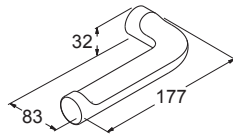

**Included Components**

- Installation hardware

**Features**

- Polished chrome
- Metal construction
- Durability
- No visible fixings

- Toilet tissue holder  
Kohler: 45402T-CP

- Robe hook  
Kohler: 45394T-CP

- Double robe hook  
Kohler: 9317T-CP

- Double toilet tissue holder  
Kohler: 9316T-CP

- Towel ring  
Kohler: 45401T-CP

- Double tumbler holder  
Kohler: 72900T-CP

- Towel bar - 457mm  
Kohler: 9314T-CP

- Towel bar - 610mm  
Kohler: 45396T-CP

- Double towel bar - 610mm  
Kohler: 45397T-CP

- Towel shelf - 610mm  
Kohler: 45400T-CP

- Glass shelf - 610mm  
Kohler: 9315T-CP

- Toilet brush holder  
Kohler: 72901T-S

**Installation Notes:**

- In an effort to make installation quick and easy, Kohler accessories are shipped with a hex key wrench, anchors and pre-assembled parts.
- While it is possible to mount them to any surface, a stud mounted product will yield the best results.