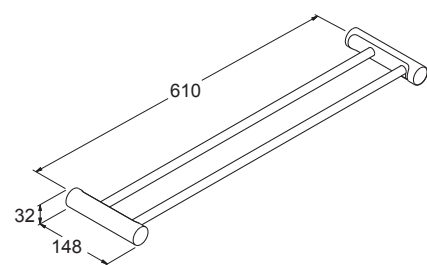

**Included Components**

- Installation hardware

**Features**

- Polished chrome
- Metal construction
- Durability
- No visible fixings

- Toilet tissue holder  
Kohler: 45402T-CP

- Robe hook  
Kohler: 45394T-CP

- Double robe hook  
Kohler: 9317T-CP

- Double toilet tissue holder  
Kohler: 9316T-CP

- Towel ring  
Kohler: 45401T-CP

- Double tumbler holder  
Kohler: 72900T-CP

- Towel bar - 457mm  
Kohler: 9314T-CP

- Towel bar - 610mm  
Kohler: 45396T-CP

- Double towel bar - 610mm  
Kohler: 45397T-CP

- Towel shelf - 610mm  
Kohler: 45400T-CP

- Glass shelf - 610mm  
Kohler: 9315T-CP

- Toilet brush holder  
Kohler: 72901T-S

**Installation Notes:**

- In an effort to make installation quick and easy, Kohler accessories are shipped with a hex key wrench, anchors and pre-assembled parts.
- While it is possible to mount them to any surface, a stud mounted product will yield the best results.