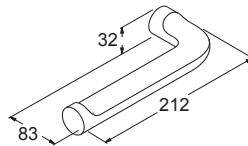

**Included Components**

- Installation hardware

**Features**

- Polished chrome
- Metal construction
- Durability
- No visible fixings

- Toilet tissue holder  
Kohler: 45402T-CP

- Robe hook  
Kohler: 45394T-CP

- Double robe hook  
Kohler: 9317T-CP

- Double toilet tissue holder  
Kohler: 9316T-CP

- Towel ring  
Kohler: 45401T-CP

- Double tumbler holder  
Kohler: 72900T-CP

- Towel bar - 457mm  
Kohler: 9314T-CP

- Towel bar - 610mm  
Kohler: 45396T-CP

- Double towel bar - 610mm  
Kohler: 45397T-CP

- Towel shelf - 610mm  
Kohler: 45400T-CP

- Glass shelf - 610mm  
Kohler: 9315T-CP

- Toilet brush holder  
Kohler: 72901T-S

**Installation Notes:**

- In an effort to make installation quick and easy, Kohler accessories are shipped with a hex key wrench, anchors and pre-assembled parts.
- While it is possible to mount them to any surface, a stud mounted product will yield the best results.