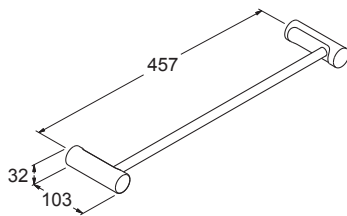

- Double robe hook  
Kohler: 9317T-CP

- Double toilet tissue holder  
Kohler: 9316T-CP

- Towel ring  
Kohler: 45401T-CP

- Double tumbler holder  
Kohler: 72900T-CP

- Towel bar - 457mm  
Kohler: 9314T-CP

- Towel bar - 610mm  
Kohler: 45396T-CP

- Double towel bar - 610mm  
Kohler: 45397T-CP

- Towel shelf - 610mm  
Kohler: 45400T-CP

- Glass shelf - 610mm  
Kohler: 9315T-CP

- Toilet brush holder  
Kohler: 72901T-S

**Installation Notes:**

- In an effort to make installation quick and easy, Kohler accessories are shipped with a hex key wrench, anchors and pre-assembled parts.
- While it is possible to mount them to any surface, a stud mounted product will yield the best results.