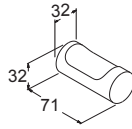

**Included Components**

- Installation hardware

**Features**

- Polished chrome
- Metal construction
- Durability
- No visible fixings

- Toilet tissue holder  
Kohler: 45402T-CP

- Robe hook  
Kohler: 45394T-CP

- Double robe hook  
Kohler: 9317T-CP

- Double toilet tissue holder  
Kohler: 9316T-CP

- Towel ring  
Kohler: 45401T-CP

- Double tumbler holder  
Kohler: 72900T-CP

- Towel bar - 457mm  
Kohler: 9314T-CP

- Towel bar - 610mm  
Kohler: 45396T-CP

- Double towel bar - 610mm  
Kohler: 45397T-CP

- Towel shelf - 610mm  
Kohler: 45400T-CP

- Glass shelf - 610mm  
Kohler: 9315T-CP

- Toilet brush holder  
Kohler: 72901T-S

**Installation Notes:**

- In an effort to make installation quick and easy, Kohler accessories are shipped with a hex key wrench, anchors and pre-assembled parts.
- While it is possible to mount them to any surface, a stud mounted product will yield the best results.