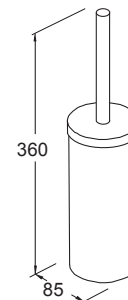

**Included Components**

- Installation hardware

**Features**

- Polished chrome
- Metal construction
- Durability
- No visible fixings

- Toilet tissue holder  
Kohler: 45402T-CP

- Robe hook  
Kohler: 45394T-CP

- Double robe hook  
Kohler: 9317T-CP

- Double toilet tissue holder  
Kohler: 9316T-CP

- Towel ring  
Kohler: 45401T-CP

- Double tumbler holder  
Kohler: 72900T-CP

- Towel bar - 457mm  
Kohler: 9314T-CP

- Towel bar - 610mm  
Kohler: 45396T-CP

- Double towel bar - 610mm  
Kohler: 45397T-CP

- Towel shelf - 610mm  
Kohler: 45400T-CP

- Glass shelf - 610mm  
Kohler: 9315T-CP

- Toilet brush holder  
Kohler: 72901T-S

**Installation Notes:**

- In an effort to make installation quick and easy, Kohler accessories are shipped with a hex key wrench, anchors and pre-assembled parts.
- While it is possible to mount them to any surface, a stud mounted product will yield the best results.