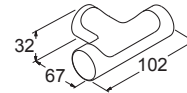

- Double robe hook
  Kohler: 9317T-CP