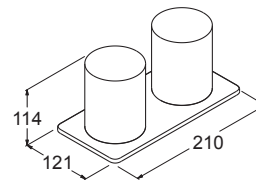

- Double robe hook  
Kohler: 9317T-CP

- Double toilet tissue holder  
Kohler: 9316T-CP

- Towel ring  
Kohler: 45401T-CP

- Double tumbler holder  
Kohler: 72900T-CP

- Towel bar - 457mm  
Kohler: 9314T-CP

- Towel bar - 610mm  
Kohler: 45396T-CP

- Double towel bar - 610mm  
Kohler: 45397T-CP

- Towel shelf - 610mm  
Kohler: 45400T-CP

- Glass shelf - 610mm  
Kohler: 9315T-CP

- Toilet brush holder  
Kohler: 72901T-S

**Installation Notes:**

- In an effort to make installation quick and easy, Kohler accessories are shipped with a hex key wrench, anchors and pre-assembled parts.
- While it is possible to mount them to any surface, a stud mounted product will yield the best results.