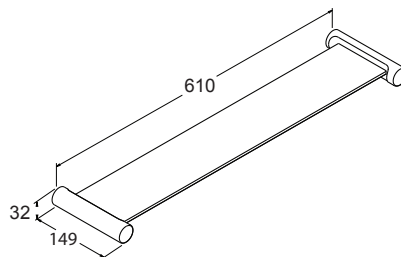

- Double robe hook  
Kohler: 9317T-CP

- Double toilet tissue holder  
Kohler: 9316T-CP

- Towel ring  
Kohler: 45401T-CP

- Double tumbler holder  
Kohler: 72900T-CP

- Towel bar - 457mm  
Kohler: 9314T-CP

- Towel bar - 610mm  
Kohler: 45396T-CP

- Double towel bar - 610mm  
Kohler: 45397T-CP

- Towel shelf - 610mm  
Kohler: 45400T-CP

- Glass shelf - 610mm  
Kohler: 9315T-CP

- Toilet brush holder  
Kohler: 72901T-S

**Installation Notes:**

- In an effort to make installation quick and easy, Kohler accessories are shipped with a hex key wrench, anchors and pre-assembled parts.
- While it is possible to mount them to any surface, a stud mounted product will yield the best results.