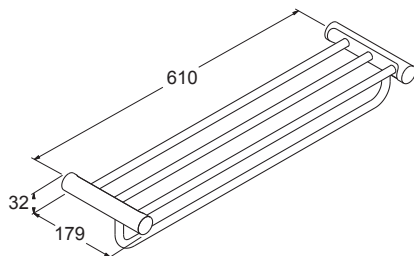

**Included Components**

- Installation hardware

**Features**

- Polished chrome
- Metal construction
- Durability
- No visible fixings

- Toilet tissue holder  
Kohler: 45402T-CP

- Robe hook  
Kohler: 45394T-CP

- Double robe hook  
Kohler: 9317T-CP

- Double toilet tissue holder  
Kohler: 9316T-CP

- Towel ring  
Kohler: 45401T-CP

- Double tumbler holder  
Kohler: 72900T-CP

- Towel bar - 457mm  
Kohler: 9314T-CP

- Towel bar - 610mm  
Kohler: 45396T-CP

- Double towel bar - 610mm  
Kohler: 45397T-CP

- Towel shelf - 610mm  
Kohler: 45400T-CP

- Glass shelf - 610mm  
Kohler: 9315T-CP

- Toilet brush holder  
Kohler: 72901T-S

**Installation Notes:**

- In an effort to make installation quick and easy, Kohler accessories are shipped with a hex key wrench, anchors and pre-assembled parts.
- While it is possible to mount them to any surface, a stud mounted product will yield the best results.