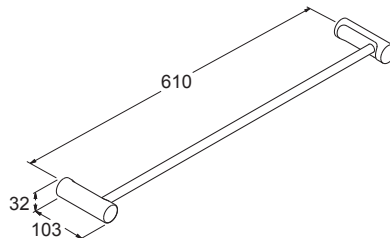

**Included Components**

- Installation hardware

**Features**

- Polished chrome
- Metal construction
- Durability
- No visible fixings

- Toilet tissue holder  
Kohler: 45402T-CP

- Robe hook  
Kohler: 45394T-CP

- Double robe hook  
Kohler: 9317T-CP

- Double toilet tissue holder  
Kohler: 9316T-CP

- Towel ring  
Kohler: 45401T-CP

- Double tumbler holder  
Kohler: 72900T-CP

- Towel bar - 457mm  
Kohler: 9314T-CP

- Towel bar - 610mm  
Kohler: 45396T-CP

- Double towel bar - 610mm  
Kohler: 45397T-CP

- Towel shelf - 610mm  
Kohler: 45400T-CP

- Glass shelf - 610mm  
Kohler: 9315T-CP

- Toilet brush holder  
Kohler: 72901T-S

**Installation Notes:**

- In an effort to make installation quick and easy, Kohler accessories are shipped with a hex key wrench, anchors and pre-assembled parts.
- While it is possible to mount them to any surface, a stud mounted product will yield the best results.