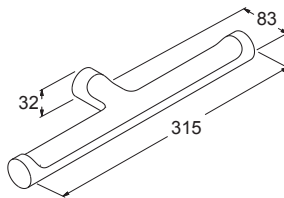

**Included Components**

- Installation hardware

**Features**

- Polished chrome
- Metal construction
- Durability
- No visible fixings

- Toilet tissue holder  
Kohler: 45402T-CP

- Robe hook  
Kohler: 45394T-CP

- Double robe hook  
Kohler: 9317T-CP

- Double toilet tissue holder  
Kohler: 9316T-CP

- Towel ring  
Kohler: 45401T-CP

- Double tumbler holder  
Kohler: 72900T-CP

- Towel bar - 457mm  
Kohler: 9314T-CP

- Towel bar - 610mm  
Kohler: 45396T-CP

- Double towel bar - 610mm  
Kohler: 45397T-CP

- Towel shelf - 610mm  
Kohler: 45400T-CP

- Glass shelf - 610mm  
Kohler: 9315T-CP

- Toilet brush holder  
Kohler: 72901T-S

**Installation Notes:**

- In an effort to make installation quick and easy, Kohler accessories are shipped with a hex key wrench, anchors and pre-assembled parts.
- While it is possible to mount them to any surface, a stud mounted product will yield the best results.