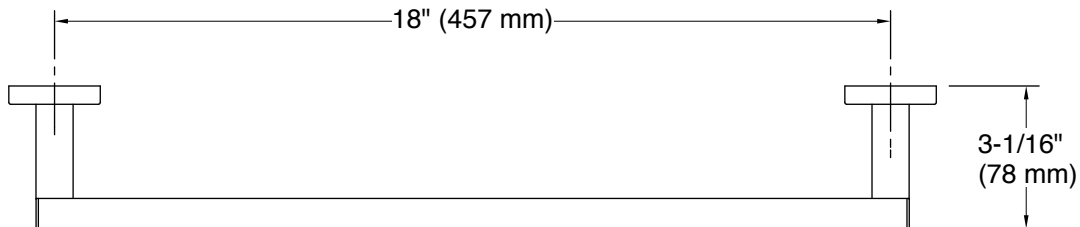

Features

- 18" (457 mm) bar.
- Coordinates with other products in the Square collection.

Material

- Premium metal construction for durability and reliability.
- KOHLER finishes resist corrosion and tarnishing.

Technical Information

All product dimensions are nominal.

Material: Zinc, Stainless Steel

Notes

Install this product according to the installation instructions.

CAUTION: Risk of personal injury. Do not install these products in any area where they are likely to be used inadvertently as a grab bar or support bar. These products are not designed or intended for use as a grab bar or support bar.