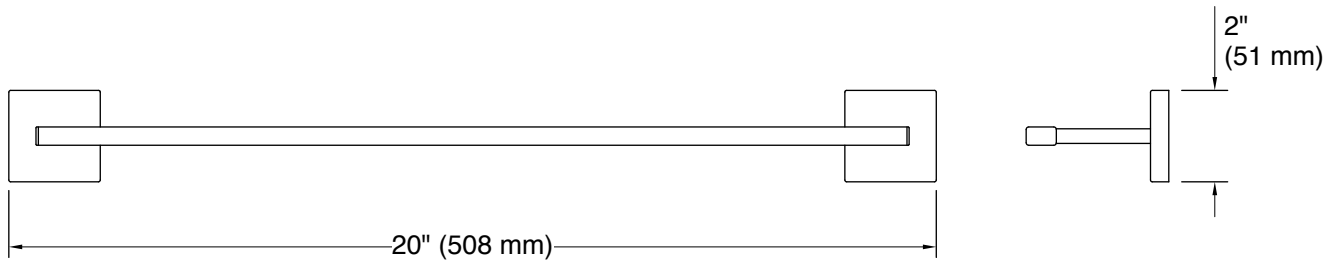

Features

- 18" (457 mm) bar.
- Coordinates with other products in the Square collection.

Material

- Premium metal construction for durability and reliability.
- KOHLER finishes resist corrosion and tarnishing.

Installation

- Installation hardware and template included.

Recommended Products/Accessories

- K-31507-TA bath towel with Tatami weave, 30" x 58"
- K-31507-TE bath towel with Terry weave, 30" x 58"
- K-31507-TX bath towel with Textured weave, 30" x 58"
- K-23729 Stainless steel cleaner

Technical Information

All product dimensions are nominal.

Material: Zinc, Stainless Steel

Notes

Install this product according to the installation instructions.

CAUTION: Risk of personal injury. Do not install these products in any area where they are likely to be used inadvertently as a grab bar or support bar. These products are not designed or intended for use as a grab bar or support bar.