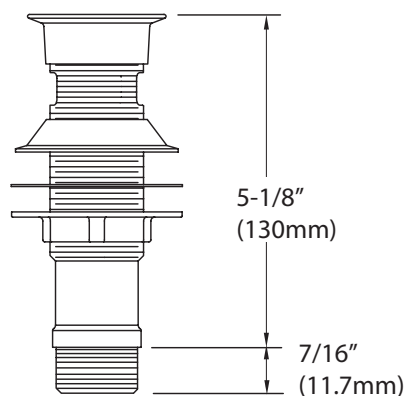

Product

- Decorative grid waste without overflow

Kohler Code

7129A-CP

**Included Components**

- Decorative grid waste without overflow
- Adapter to connect with DN32 plumbing

Features

- Brass construction
- Recommended for use with the following Kohler Artist Edition basins:
 - Briolette Faceted Glass Vessel
 - Antilia Wading Pool Glass Basin
 - Lavinia Glass Vessel Basin
 - Pallene Glass Vessel Basin

Technical Details

Unit: mm

Side View