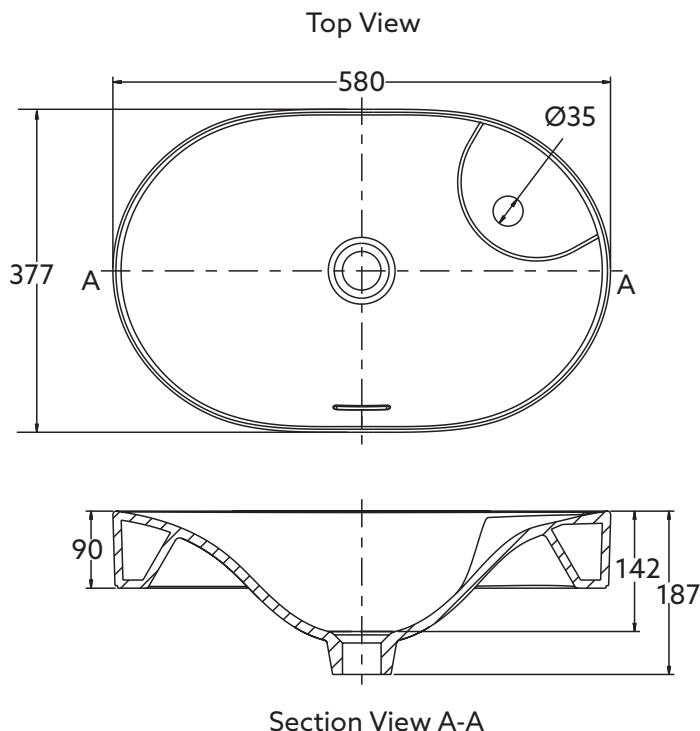

Features:

- Elongated oval basin.
- 7mm slim rim.
- With overflow.
- Single faucet hole.
- Color matches seamlessly with other KOHLER® products.

Material:

- Vitreous china.

Installation:

- Vessel.

Note:

Install this product according to the installation instructions.

Technical Information:

All product dimensions are nominal.	Length: 562 mm
Bowl area (only):	Width: 363 mm
With Overflow:	Bowl depth: 142 mm
Drain hole:	Yes
Cutting Template:	45 mm
	Refer to cutting template

Installation Notes:

- Allow a minimum of 50mm from the wall for easy cleaning.
- A hole for the basin needs to be made in the bench top (please refer to cutting template).
- The basin is fixed to the bench top using the appropriate silicone sealant (not supplied).