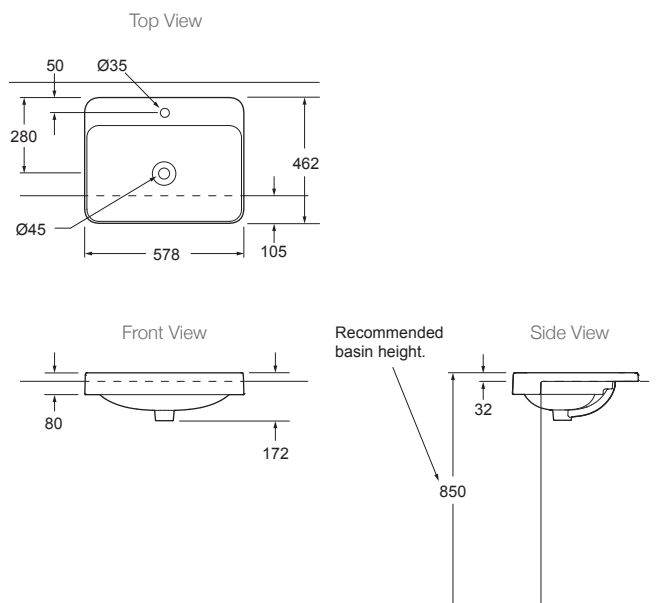

Product

- Forefront® rectangular semi recessed basin

Kohler Code

11479T-VC1-0

**Included Components**

- Centre tap hole
- Bench top cutting template

Features

- Semi recessed installation
- Overflow outlet

Material

- Vitreous china
- Colour: White

Related Products

- Forefront basins

Technical Details

Weight: 13kg

Installation Notes:

- Allow a minimum of 50mm from the wall for easy cleaning.
- A hole for the basin needs to be made in the bench top (please refer to cutting template).
- The basin is fixed to the bench top using the appropriate silicone sealant (not supplied).
- Requires DN32 waste with overflow (not supplied).