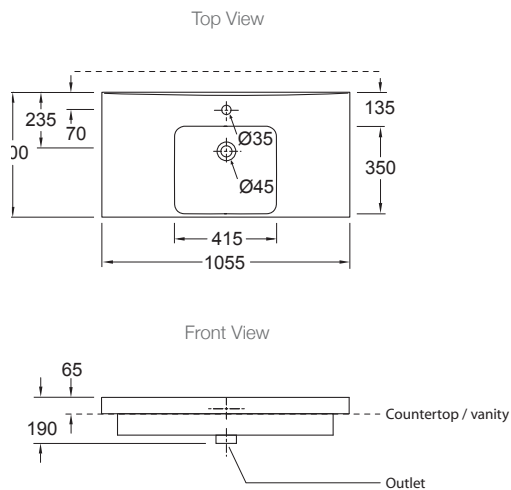

**Product**

- Reach 1055mm countertop basin

**Kohler Code**

18571T-1-0

**Included Components**

- Chrome overflow cover

**Features**

- Centre tap hole
- Overflow outlet

**Material**

- Vitreous china
- Colour: white

**Related Products**

- Reach basins
- Reach toilets

**Technical Details**

Weight: 39kg Approx.  
Volume: 5L

**Installation Notes:**

- Allow a minimum of 50mm from the wall for easy cleaning.
- A hole for the basin needs to be made in the bench top.
- The basin is fixed to the bench top using the appropriate silicone sealant (not supplied).
- Requires DN32 waste without overflow (not supplied).