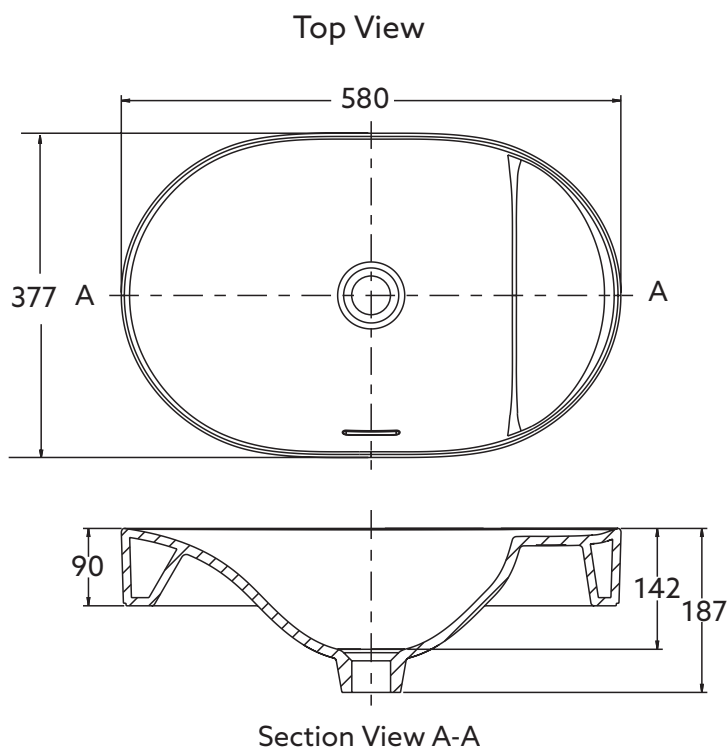

Features:

- Elongated oval basin.
- 7mm slim rim.
- With overflow.
- Storage deck provides a convenient, dry space to set small items.
- No faucet holes; requires wall- or tall deck-mount faucet.
- Color matches seamlessly with other KOHLER® products.

Material:

- Vitreous china.

Installation:

- Vessel.

Note:

Install this product according to the installation instructions.

Technical Information:	Length: 562 mm
All product dimensions are nominal.	Width: 363 mm
Bowl area (only):	Bowl depth: 142 mm
With Overflow:	Yes
Drain hole:	45 mm
Cutting Template:	Refer to cutting template

Installation Notes:

- Allow a minimum of 50mm from the wall for easy cleaning.
- A hole for the basin needs to be made in the bench top (please refer to cutting template).
- The basin is fixed to the bench top using the appropriate silicone sealant (not supplied).