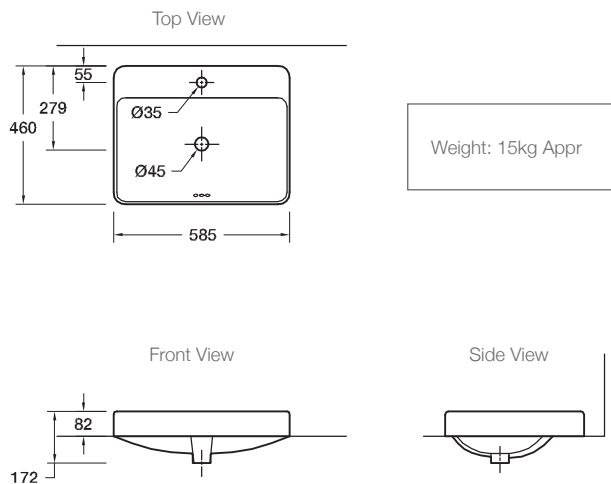

Product

- Forefront rectangular countertop basin
- Forefront rectangular vessel, single hole

Kohler Code

2660X-1-0
2660X-1-NSG

**Included Components**

- Bench top cutting template
- Chrome overflow cover

Features

- Bench top installation
- Overflow outlet
- Vitreous china

Optional Accessories

- Tapware
- Generic basin accessories

Colour

- White

- Cashmere

**Related Products**

- Forefront basins (page 1.0.1)

Technical Details**Installation Notes:**

- Allow a minimum of 50mm from the wall for easy cleaning.
- A hole for the basin needs to be made in the bench top (please refer to cutting template).
- The basin is fixed to the bench top using the appropriate silicone sealant (not supplied).