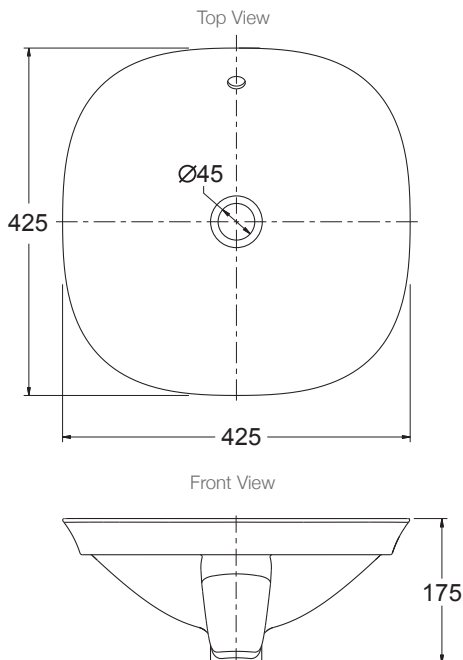

Technical Details

Installation Notes:

- Allow a minimum of 50mm from the wall for easy cleaning.
- A hole for the basin needs to be made in the bench top (please refer to cutting template).
- The basin is fixed to the bench top using the appropriate silicone sealant (not supplied).