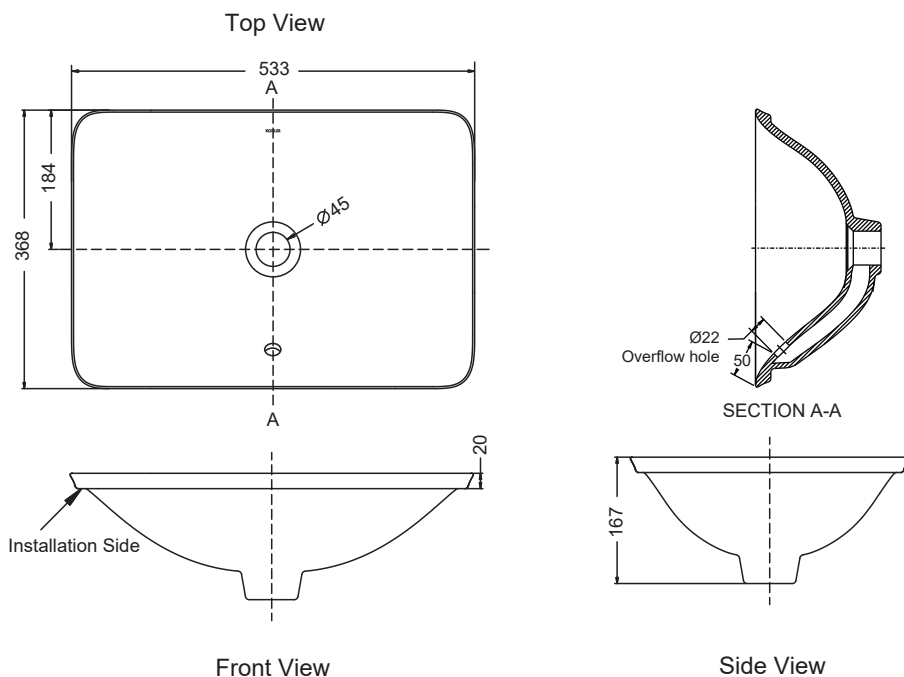

### Features:

- Installation-self-rimming.
- No faucet hole.
- Dimensions: 533x368x167mm.
- With overflow.

### Note:

Install this product according to the installation instructions.

Note: Waste shown is not included and must be purchased separately. View basin wastes.

Colour	
• White	
• Honed Black	
• Glittering White Snow	

### Technical Details:

	Length	Width	Height	Depth
Outer	533	368	167	
Inner	528	363		122

### Installation Notes:

- Allow a minimum of 50mm from the wall for easy cleaning.
- A hole for the basin needs to be made in the bench top (please refer to cutting template).
- The basin is fixed to the bench top using the appropriate silicone sealant (not supplied).