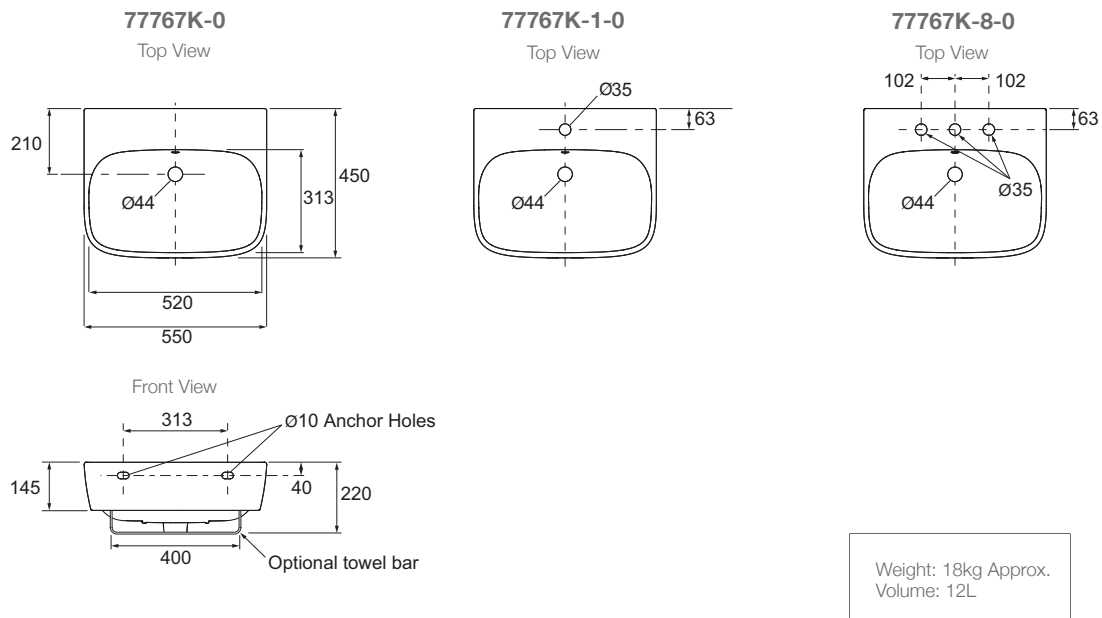

With optional towel bar

Included Components

- Fixing kit
- Overflow cover

Features

- Kohler CleanCoat® for easy-to-clean surfaces
- Large 12 litre capacity
- Wall-hung
- Overflow outlet

Material

- Vitreous china
- Colour: white

Optional Accessories

- Optional towel rail (24987T-CP)

Related Products

- ModernLife® counter top basin with tap deck
- ModernLife® counter top basin without tap deck
- Kohler click-up waste (7119A-CP)

Technical Details

Weight: 18kg Approx.
Volume: 12L

Installation Notes:

- For best results, the walls must be square, plumb and level.
- Wall bracing recommended for timber stud wall installations.
- Requires DN32 waste with overflow (not supplied).