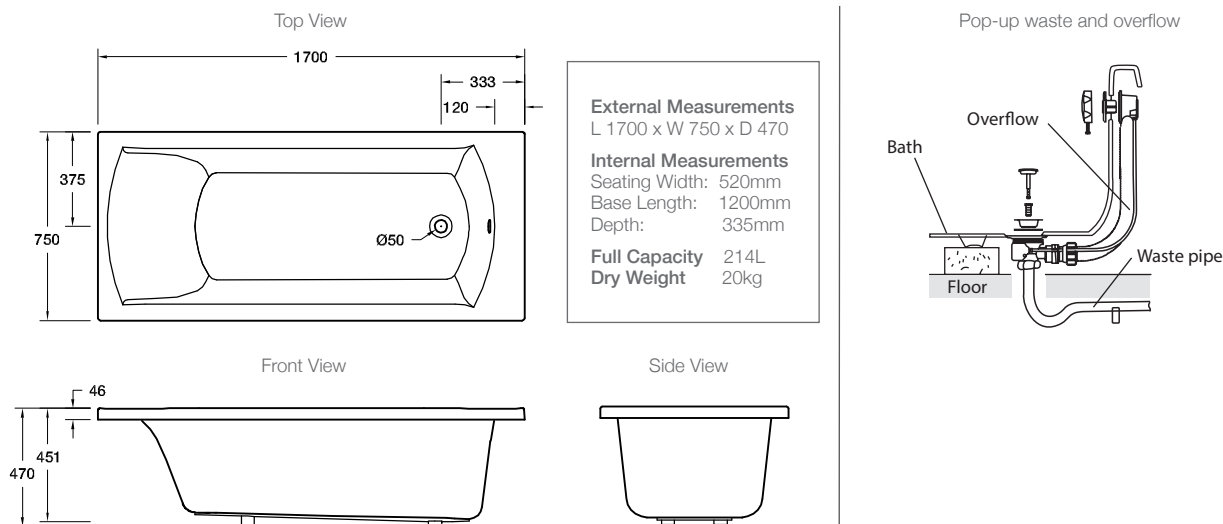

Product

- Ove drop-in bath

Kohler Code

1707A-58-0

**Included Components**

- 40mm chrome pop-up waste and overflow
- Removable charcoal bath pillow

Features

- Drop-in acrylic bath (fully reinforced)
- Charcoal bath pillow for increased head comfort

Optional Accessories

- Tapware

Related Products

- Ove basins
- Ove toilets
- Ove furniture

Technical Details**Installation Notes:**

- Floor must provide support for a minimum of 400kg and must be level.