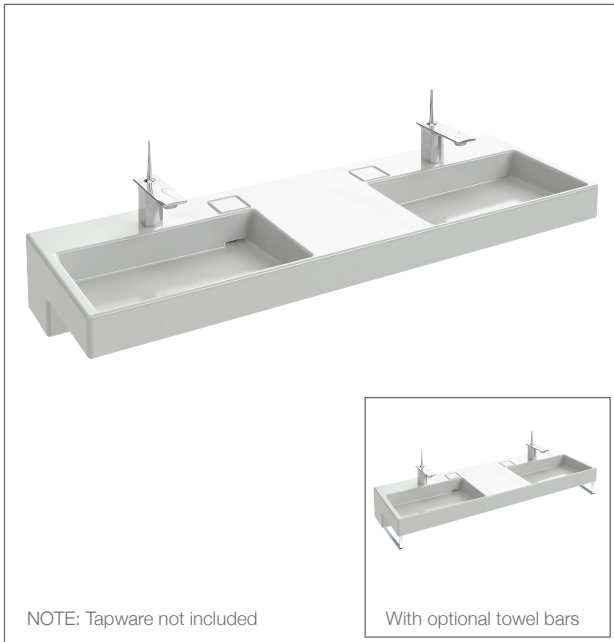

**Product**

- Terrace™ 1500mm wall hung basin / vanity top

**Kohler Code**

XA112K-00

**Features**

- Single wall hung basin.
- FreeDrain® waste with integrated overflow.
- One pre-drilled tap hole.
- Colour finish: White.
- Material: Ceramic.

**Included Components**

- FreeDrain® waste with integrated overflow.
- Fasteners for wall-hung installation.

**Related Products**

- Terrace™ 1500mm vanity cabinet (EB1189-G1C)
- Terrace™ towel bars (E4905-CP and E4906-CP)
- Stance™ tapware

**Technical Details****Installation Notes:**

- The Terrace™ vanity top / basin must be fixed to nogs in the wall.
- The Kohler DN40 bottle trap (98461A-CP) together with a DN32 to DN40 outlet adapter (1304872) is a suitable plumbing solution for the Terrace wall hung basin.