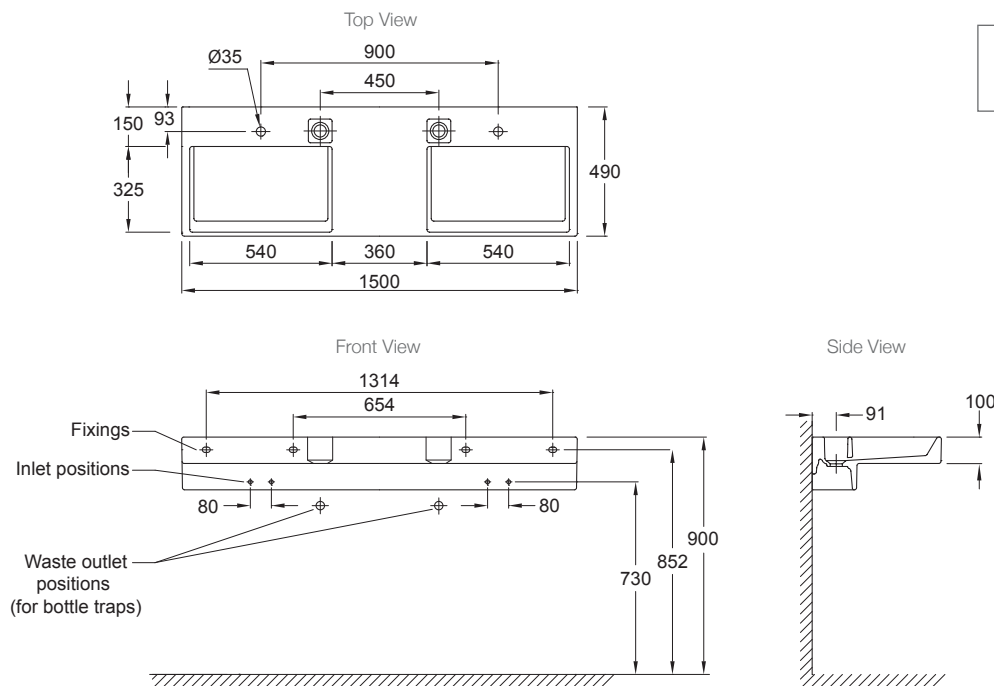

**Product**

- Terrace™ 1500mm wall hung basin / vanity top

**Kohler Code**

XA112K-00

**Features**

- Single wall hung basin.
- FreeDrain® waste with integrated overflow.
- One pre-drilled tap hole.
- Colour finish: White.
- Material: Ceramic.

**Included Components**

- FreeDrain® waste with integrated overflow.
- Fasteners for wall-hung installation.

**Related Products**

- Terrace™ 1500mm vanity cabinet (EB1189-G1C)
- Terrace™ towel bars (E4905-CP and E4906-CP)
- Stance™ tapware

**Technical Details****Installation Notes:**

- The Terrace™ vanity top / basin must be fixed to nogs in the wall.
- The Kohler DN40 bottle trap (98461A-CP) together with a DN32 to DN40 outlet adapter (1304872) is a suitable plumbing solution for the Terrace wall hung basin.