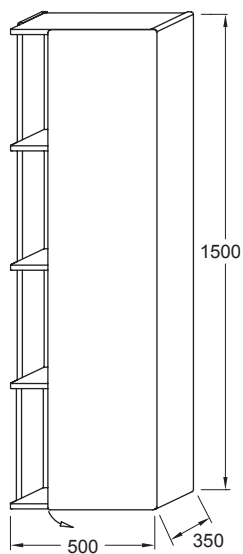

Product

- Terrace™ column - right hand opening door.

Kohler Code

8069RK-G1C

**Features**

- Wall hung.
- One soft close door and 4 shelves.
- Colour finish: White.
- Material: Laquered finish cabinet with solid timber shelves and glass partition.

Included Components

- Brackets for wall-hung installation.

Related Products

- Terrace™ vanity cabinets
- Terrace™ basins

Technical Details

Isometric View

Weight: 40kg Approx.

Installation Notes:

- The Terrace™ column must be fixed to nogs in the wall.