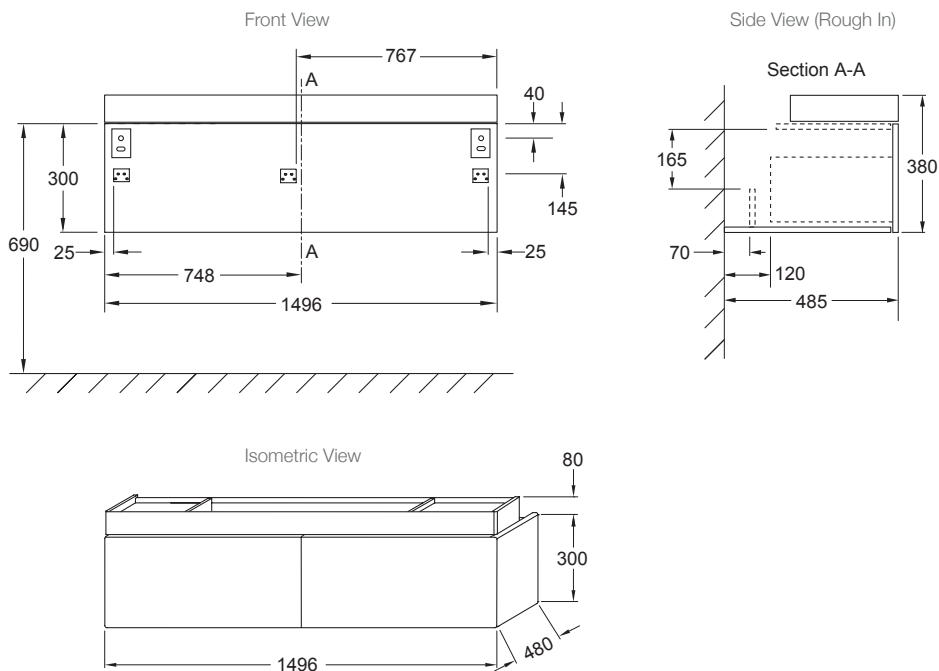

**Product**

- Terrace™ 1500mm vanity cabinet

**Kohler Code**

EB1189-G1C

NOTE: Tapware and vanity top not included

**Features**

- Wall hung.
- Two deep drawers and one partitioned accessories drawer. All push to open.
- Colour finish: White.
- Material: Laquered finish cabinet with solid timber accessories drawer.

**Included Components**

- Brackets for wall-hung installation.

**Related Products**

- Terrace™ 1500mm vanity top (XA122K-00)
- Terrace™ furniture
- Stance™ tapware

**Technical Details****Installation Notes:**

- Refer to Terrace™ 1500mm basin / vanity top specification sheet for plumbing rough in details.
- The Terrace™ vanity cabinet must be fixed to nogs in the wall.