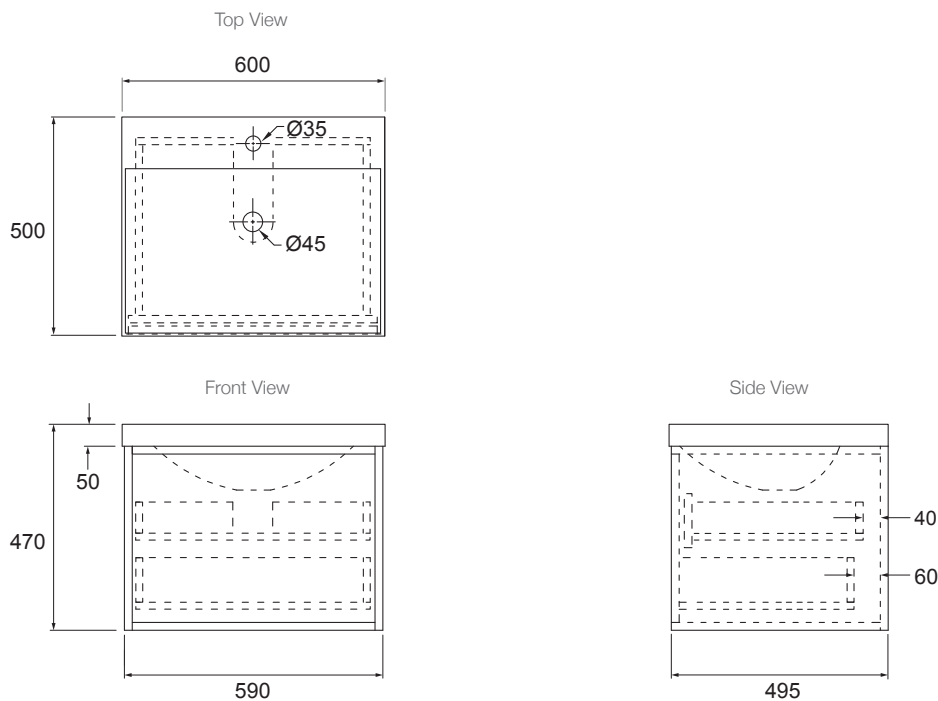

Technical Details

Installation Notes:

- For best results, the walls must be square, plumb and level.
- Cabinets must be fixed to nogs in the wall.
- The Kohler Click-Up waste 7119A-* is a suitable waste with Kohler Toobi vanity tops.