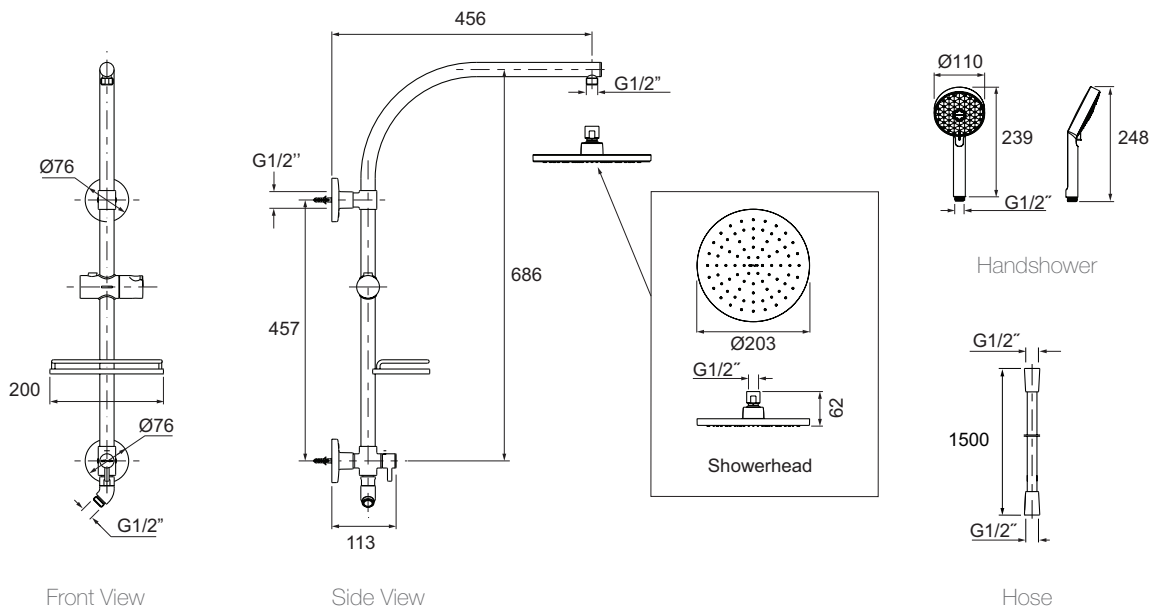

Product

- Hydrorail® rain shower round column - premium
- Hydrorail® rain shower round column - standard

Kohler Code

78559A-CP

78566A-CP

**Included Components**

- Showerhead
- Round shower column
- Awaken hand shower
- 1.5m Shower Hose

Features

- Polished chrome.
- Multi function handshower.
- Single function shower head.
- Suitable for mains pressure.
- KOHLER finishes resist tarnishing and corrosion.
- Includes column/slidebar and handshower bracket.
- Top inlet for retrofit with previous fixed shower head installations.
- Arched showerarm for increased rainhead clearance.
- Slidebar bracket allows you to adjust height and angle of handshower.
- Diverter at the base of the column makes for easy toggling between handshower and rainhead.

78559A-CP
WELS RATING
(3 Star 7.5Litres / min)

78566A-CP
WELS RATING
(3 Star 9Litres / min)

Related Products

- Hydrorail® square rain shower
- Hydrorail® slide shower

Technical Details**Installation Notes:**

- Optimum working pressure 300-500 kPa.
- Maximum working pressure 500 kPa.
- Inline filters should be used to protect tapware from debris that may be present within the plumbing.