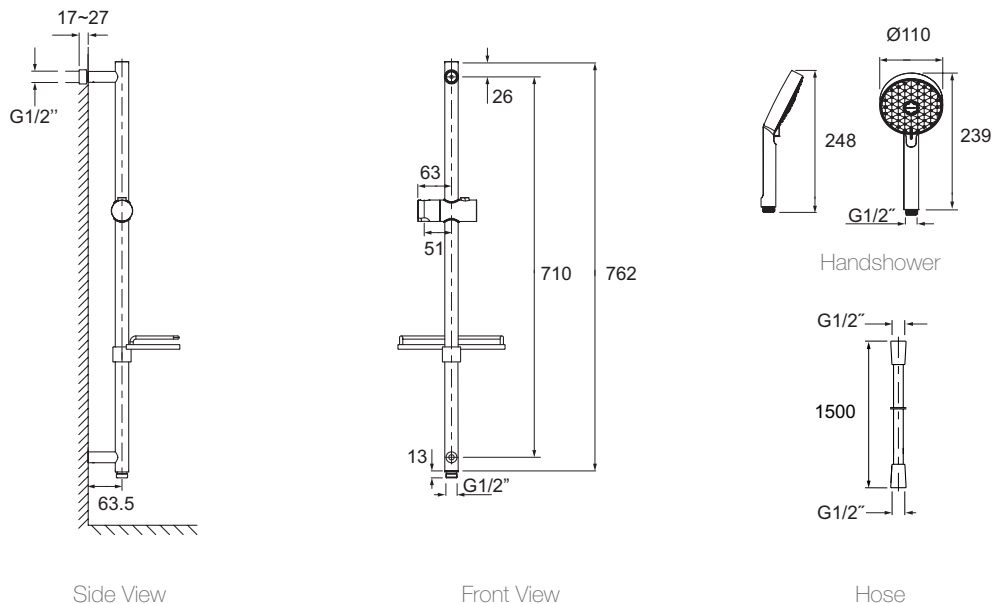

Product

- Hydrorail® slide shower

Kohler Code

78558A-CP

**Included Components**

- Slide Shower
- Awaken Hand Shower
- 1.5m Shower Hose

Features

- Polished chrome.
- Multi function handshower.
- Wall mounted.
- Suitable for mains pressure.
- KOHLER finishes resist tarnishing and corrosion.
- Top inlet for retrofit with previous fixed shower head installations.
- Sidebar bracket allows you to adjust height and angle of handshower.

WELS RATING
(3 Star 7.5Litres / min)

Related Products

- Hydrorail® round rain shower
- Hydrorail® square rain shower

Technical Details**Installation Notes:**

- Optimum working pressure 300-500 kPa.
- Maximum working pressure 500 kPa.
- Inline filters should be used to protect tapware from debris that may be present within the plumbing.