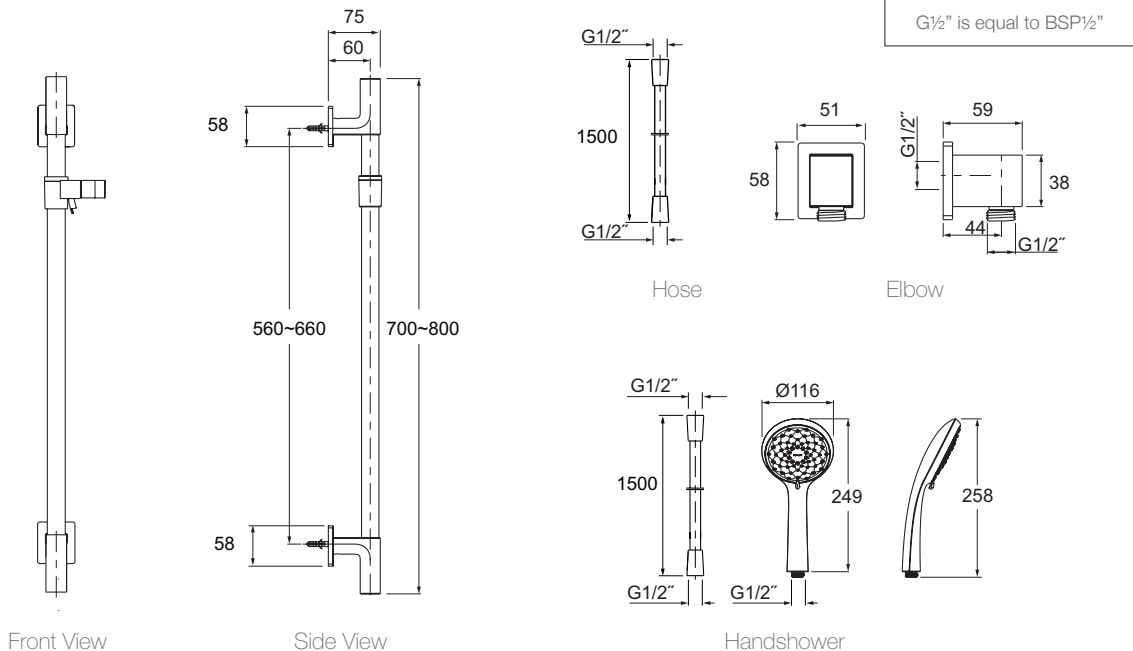

Product

- Awaken® slide shower

Kohler Code

76667T-E-CP

**Included Components**

- 1.5m hose
- Handshower
- Wall bracket & elbow

Features

- Polished chrome
- Multi function handshower
- Wall mounted
- Suitable for mains pressure
- KOHLER finishes resist tarnishing and corrosion

WELS RATING
(3 Star 7.5 Litres / min)

Technical Details**Installation Notes:**

- Wall elbow G1/2" female thread.
- Optimum working pressure 300-500 kPa.
- Inline filters should be used to protect tapware from debris that may be present within the plumbing.
- Maximum working pressure 500kPa.