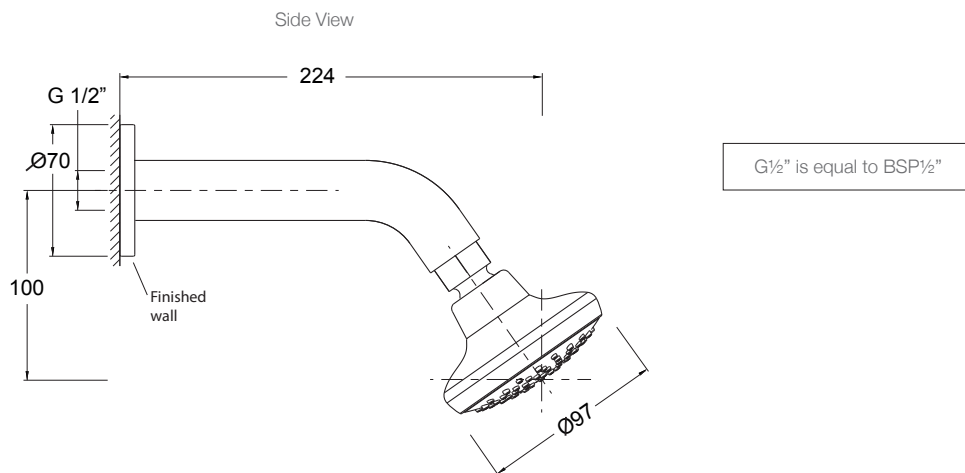

**Product**

- Elevation shower rose

**Kohler Code**

98128A-CP

WELS RATING  
(3 Star 9 Litres / min)

**Included Components**

- Shower head
- Shower arm
- Escutcheon

**Features**

- Polished chrome
- Wall mounted
- Suitable for mains pressure
- KOHLER finishes resist tarnishing and corrosion

**Related Products**

- Elevation shower tapware

**Technical Details****Installation Notes:**

- G 1/2" female thread.
- Optimum working pressure 300-500 kPa.
- Inline filters should be used to protect tapware from debris that may be present within the plumbing.