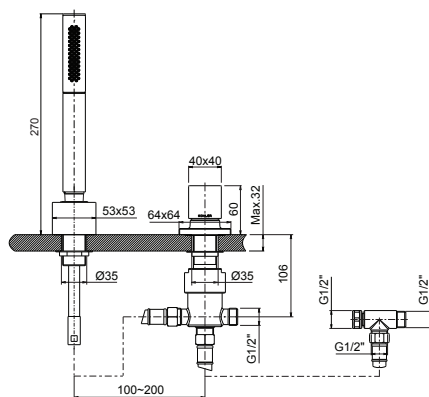

**Product**

- Loure hob mount diverter with handshower

**Kohler Code**

98964A-CP

**Features**

- Polished chrome
- Metal construction
- Suitable for mains pressure
- KOHLER finishes resist tarnishing and corrosion

WELS RATING  
(3 Star 9 Litres / min)

**Related Products**

- Loure tapware
- Loure accessories

**Technical Details**

Front View

Handshower

G1/2" is equal to BSP 1/2"

**Installation Notes:**

- G1/2" male thread.
- Optimum working pressure 300-500 kPa.
- Inline filters should be used to protect tapware from debris that may be present within the plumbing.