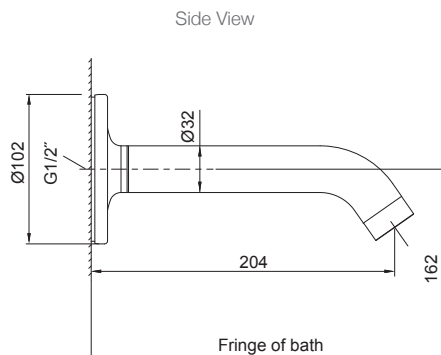

**Product**

- Purist wall-mount bath spout

**Kohler Code**

14426A-\*

**Included Components**

- No extra components included

**Features**

- Choice of 5 colours
- Metal construction
- Suitable for mains pressure
- KOHLER finishes resist tarnishing and corrosion

**Related Products**

- Purist tapware

**Technical Details**

G1/2" is equal to BSP1/2"

**Installation Notes:**

- G1/2" female thread.
- Optimum working pressure 300-500 kPa.
- Inline filters should be used to protect tapware from debris that may be present within the plumbing.