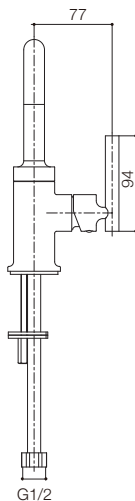

**Product**

- Purist kitchen mixer

**Kohler Code**

14597A-4-\*

Note: Polished Chrome finish shown

**Included Components**

- Braided stainless steel hoses

**Features**

WELS RATING  
(5 Star 6.0 Litres / min)

**PVD Colour Options** (Colour swatches indicative only)

-  14597A-4-BV - Vibrant Brushed Bronze
-  14597A-4-BN - Vibrant Brushed Nickel
-  14597A-4-PGD - Vibrant Moderne Polished Gold
-  14597A-4-RGD - Vibrant Rose Gold

**Colour Options** (Colour swatches indicative only)

-  14597A-4-2BL - Blackened Bronze
-  14597A-4-CP - Polished Chrome

**Related Products**

- Purist accessories
- Purist tapware

**Technical Details**

Front View

Side View

**Installation Notes:**

- Optimum working pressure 300-500 kPa.
- Maximum hydrostatic pressure 800kPa. (This pressure may be exceeded only under test conditions).
- Maximum temperature 80°C.
- Maximum bench thickness is 60mm.
- Where normal working pressure exceeds the maximum, pressure limiting valves should be installed.
- Inline filters should be used to protect tapware from debris that may be present within the plumbing.