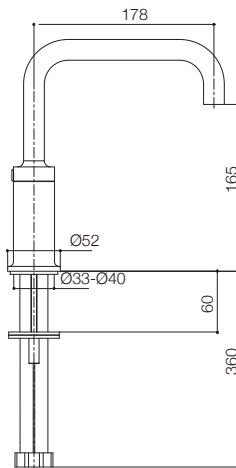

Side View

**Installation Notes:**

- Optimum working pressure 300-500 kPa.
- Maximum hydrostatic pressure 800kPa. (This pressure may be exceeded only under test conditions).
- Maximum temperature 80°C.
- Maximum bench thickness is 60mm.
- Where normal working pressure exceeds the maximum, pressure limiting valves should be installed.
- Inline filters should be used to protect tapware from debris that may be present within the plumbing.