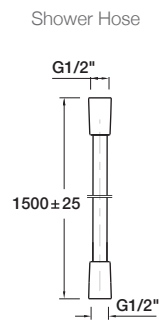

**Product**

- Rain Duet shower column with square head

**Kohler Code**

8943A-CP

**Included Components**

- Shower head
- Shower column with diverter
- 1.5m hose
- Handshower

**Features**

- Catalyst Spray Technology delivers a luxurious and drenching 'rain' experience
- Divert between handshower and overhead shower
- Polished chrome
- Suitable for mains pressure
- KOHLER finishes resist tarnishing and corrosion

WELS RATING  
(3 Star 9 Litres / min)

**Related Products**

- Rain Duet showers

**Technical Details**

G $\frac{1}{2}$ " is equal to BSP $\frac{1}{2}$ "

**Installation Notes:**

- G $\frac{1}{2}$ " female thread wall elbow inlet.
- Optimum working pressure 300-500 kPa.
- Inline filters should be used to protect tapware from debris that may be present within the plumbing.