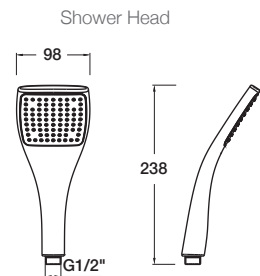

**Product**

- Rain Duet shower column with square head

**Kohler Code**

8943A-CP

**Included Components**

- Shower head
- Shower column with diverter
- 1.5m hose
- Handshower

**Features**

- Catalyst Spray Technology delivers a luxurious and drenching 'rain' experience
- Divert between handshower and overhead shower
- Polished chrome
- Suitable for mains pressure
- KOHLER finishes resist tarnishing and corrosion

WELS RATING  
(3 Star 9 Litres / min)

**Related Products**

- Rain Duet showers

**Technical Details**

G $\frac{1}{2}$ " is equal to BSP $\frac{1}{2}$ "

**Installation Notes:**

- G $\frac{1}{2}$ " female thread wall elbow inlet.
- Optimum working pressure 300-500 kPa.
- Inline filters should be used to protect tapware from debris that may be present within the plumbing.