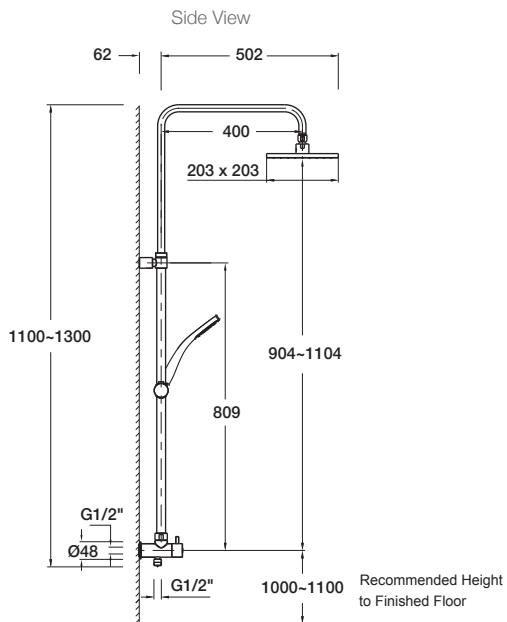

**Product**

- Rain Duet shower column with square head

**Kohler Code**

8943A-CP

**Included Components**

- Shower head
- Shower column with diverter
- 1.5m hose
- Handshower

**Features**

- Catalyst Spray Technology delivers a luxurious and drenching 'rain' experience
- Divert between handshower and overhead shower
- Polished chrome
- Suitable for mains pressure
- KOHLER finishes resist tarnishing and corrosion

WELS RATING  
(3 Star 9 Litres / min)

**Related Products**

- Rain Duet showers

**Technical Details**

G $\frac{1}{2}$ " is equal to BSP $\frac{1}{2}$ "

**Installation Notes:**

- G $\frac{1}{2}$ " female thread wall elbow inlet.
- Optimum working pressure 300-500 kPa.
- Inline filters should be used to protect tapware from debris that may be present within the plumbing.