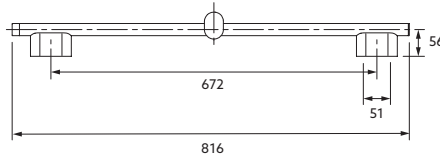

Selection B - Choose Slidebars or Handshower Holder

Polished Chrome - 26312T-CP
Brushed Nickel - 26312T-BN
Brushed Brass - 26312T-2MB
Matte Black - 26312T-BL