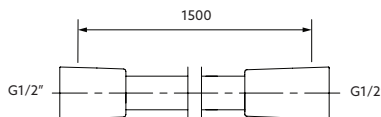

Polished Chrome - 11628T-CP
Brushed Nickel - 11628T-BN
Brushed Brass - 11628T-2MB
Matte Black - 11628T-BL

Installation notes:

1. All dimensions are in millimeters.
2. Optimum working pressure 300 ~ 500 kPa.
3. Inline filters should be used to protect tapware from debris that may be present within the plumbing.
4. All installations should comply with local plumbing codes and the relevant requirements of AS/NZS3500.