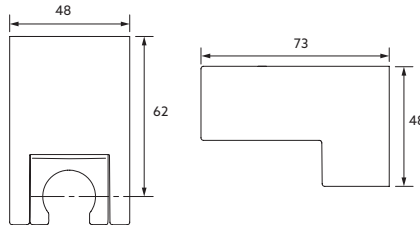

Polished Chrome - 26309T-CP
Brushed Nickel - 26309T-BN
Brushed Brass - 26309T-2MB
Matte Black - 26309T-BL