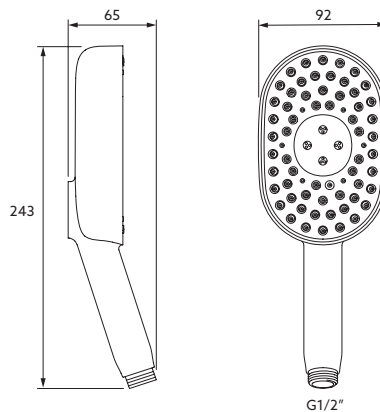

- Statement three-function round and oblong handshowers provide three spray experiences: Full Coverage with Katalyst technology, Deep Massage and Cloud.
- Full Coverage with Katalyst technology delivers a drenching spray experience, ideal for rinsing shampoo from hair.
- Deep Massage streams twist and swirl, targeting sore muscles to ease away aches.
- Cloud spray experience restores with a thick cloud of silky & super-fine water droplets.
- Adjustable slidebar supports a handshower at the desired height for a customized showering experience.
- MasterClean™ sprayface features an easy-to-clean surface that withstands mineral buildup.
- The 1.5 meter long, smooth & anti-kink shower hose helps reach target areas and is easy to clean.
- The Statement wall mount handshower holder is designed to hold the handshower in position or pivot to adjust the angle of the spray.
- The Statement shower is available in 4 finish colours.
- The Statement shower is suitable for main pressure.
- The Statement shower complies with WELS 5 star @6L/m.

Selection A - Choose Statement Handshowers

Statement Three-Function Handshower - Round

- Polished Chrome - 26282T-G-CP
- Brushed Nickel - 26282T-G-BN
- Brushed Brass - 26282T-G-2MB
- Matte Black - 26282T-G-BL

Statement Three-Function Handshower - Oblong

- Polished Chrome - 26284T-G-CP
- Brushed Nickel - 26284T-G-BN
- Brushed Brass - 26284T-G-2MB
- Matte Black - 26284T-G-BL

Selection B - Choose Slidebars or Handshower Holder

Statement Slidebar - 800mm

Polished Chrome - 26312T-CP
 Brushed Nickel - 26312T-BN
 Brushed Brass - 26312T-2MB
 Matte Black - 26312T-BL

Statement Slidebar - 1000mm

Polished Chrome - 26313T-CP
 Brushed Nickel - 26313T-BN
 Brushed Brass - 26313T-2MB
 Matte Black - 26313T-BL