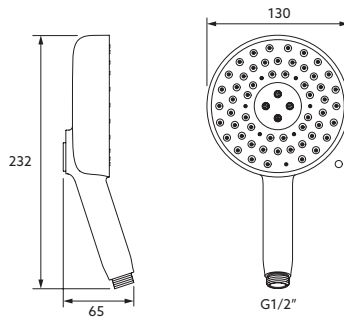

- Statement three-function round and oblong handshowers provide three spray experiences: Full Coverage with Katalyst technology, Deep Massage and Cloud.
- Full Coverage with Katalyst technology delivers a drenching spray experience, ideal for rinsing shampoo from hair.
- Deep Massage streams twist and swirl, targeting sore muscles to ease away aches.
- Cloud spray experience restores with a thick cloud of silky & super-fine water droplets.
- Adjustable slidebar supports a handshower at the desired height for a customized showering experience.
- MasterClean™ sprayface features an easy-to-clean surface that withstands mineral buildup.
- The 1.5 meter long, smooth & anti-kink shower hose helps reach target areas and is easy to clean.
- The Statement wall mount handshower holder is designed to hold the handshower in position or pivot to adjust the angle of the spray.
- The Statement shower is available in 4 finish colours.
- The Statement shower is suitable for main pressure.
- The Statement shower complies with WELS 5 star @6L/m.

Selection A - Choose Statement Handshowers

Statement Three-Function Handshower - Round

- Polished Chrome - 26282T-G-CP
- Brushed Nickel - 26282T-G-BN
- Brushed Brass - 26282T-G-2MB
- Matte Black - 26282T-G-BL

Statement Three-Function Handshower - Oblong

- Polished Chrome - 26284T-G-CP
- Brushed Nickel - 26284T-G-BN
- Brushed Brass - 26284T-G-2MB
- Matte Black - 26284T-G-BL

Selection B - Choose Slidebars or Handshower Holder

Statement Slidebar - 800mm

Polished Chrome - 26312T-CP
 Brushed Nickel - 26312T-BN
 Brushed Brass - 26312T-2MB
 Matte Black - 26312T-BL

Statement Slidebar - 1000mm

Polished Chrome - 26313T-CP
 Brushed Nickel - 26313T-BN
 Brushed Brass - 26313T-2MB
 Matte Black - 26313T-BL