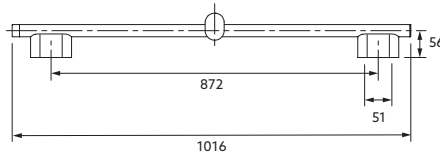

Statement Slidebar - 800mm

Polished Chrome - 26312T-CP
 Brushed Nickel - 26312T-BN
 Brushed Brass - 26312T-2MB
 Matte Black - 26312T-BL

Statement Slidebar - 1000mm

Polished Chrome - 26313T-CP
 Brushed Nickel - 26313T-BN
 Brushed Brass - 26313T-2MB
 Matte Black - 26313T-BL