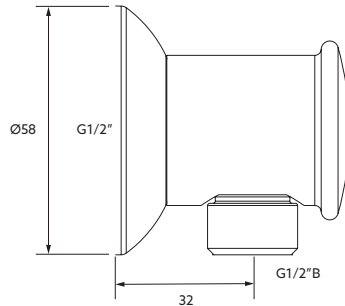

Selection C - Choose Statement Shower Accessories

Polished Chrome - 26365T-ZZ-CP
Brushed Nickel - 26365T-BN
Brushed Brass - 26365T-ZZ-2MB
Matte Black - 26365T-ZZ-BL